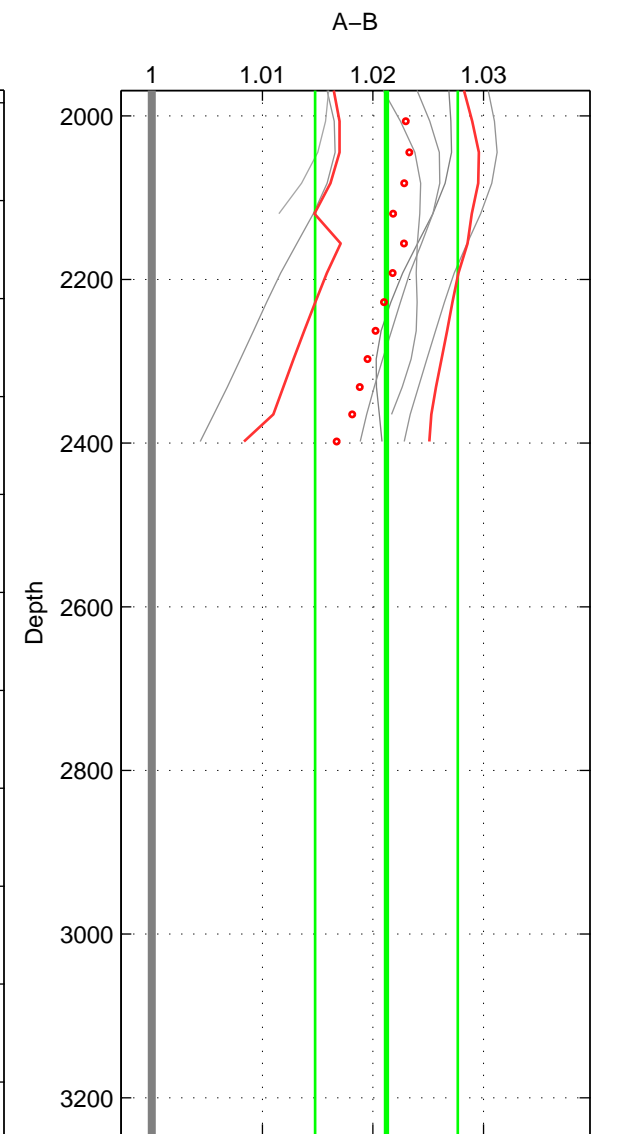

Cruise A (red). Date: Jul 1984 Cruisename: 1-06AQ19840719

Cruise B (blue). Date: Feb 1994 Cruisename: 70-58AA19940203

*** "Favourite" values are those of space 2.

	Offset	O.StDev	Ratio	R.Stdev	Rating
SIGMA:	4.372	2.000	1.014	0.007	2
THETA:	6.624	0.544	1.022	0.002	4
DEPTH:	6.433	1.953	1.021	0.006	2
FAV.:	6.624	0.544	1.022	0.002	4

Profiles of A: 7
 Profiles of B: 1
 Diff profs: 6
 WMoffset (A-B): 4.3724
 WMoffset stdev: 2.0004
 WMratio (A/B): 1.0144
 WMratio stdev: 0.0065816

Quality (1-5): 2

Profiles of A: 7
 Profiles of B: 3
 Diff profs: 19
 WMoffset (A-B): 6.624
 WMoffset stdev: 0.54411
 WMratio (A/B): 1.0218
 WMratio stdev: 0.0017938

Quality (1-5): 4

Profiles of A: 7
 Profiles of B: 1
 Diff profs: 6
 WMoffset (A-B): 6.4333
 WMoffset stdev: 1.9529
 WMratio (A/B): 1.0212
 WMratio stdev: 0.0064492

Quality (1-5): 2