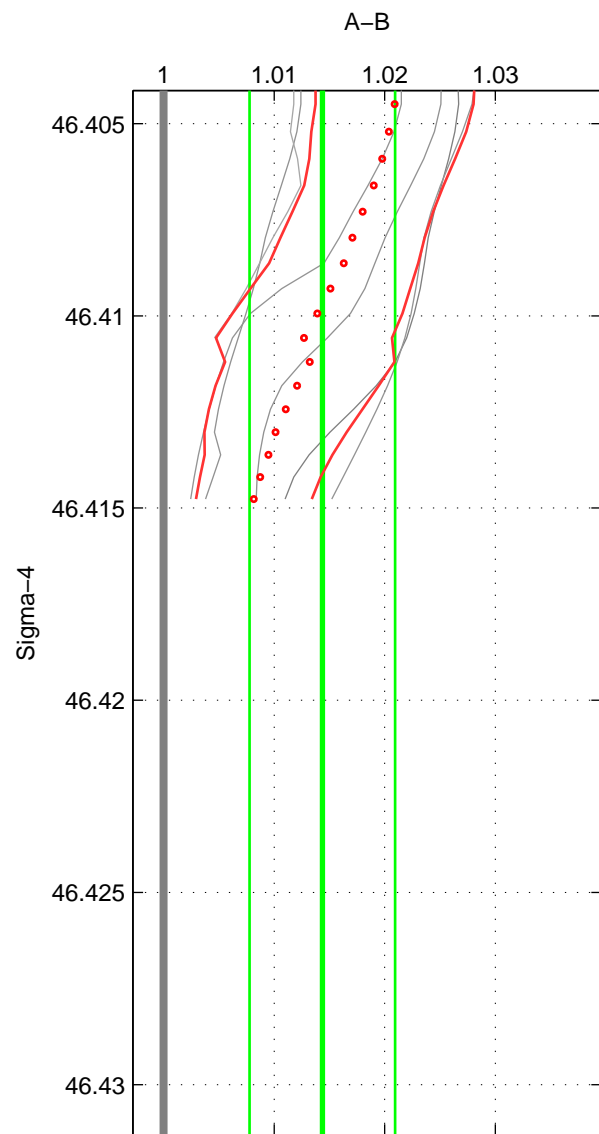

Cruise A (red). Date: Jul 1984 Cruisename: 1-06AQ19840719

Cruise B (blue). Date: Feb 1994 Cruisename: 70-58AA19940203

*** "Favourite" values are those of space 2.

	Offset	O.StDev	Ratio	R.Stdev	Rating
SIGMA:	4.372	2.000	1.014	0.007	2
THETA:	6.624	0.544	1.022	0.002	4
DEPTH:	6.433	1.953	1.021	0.006	2
FAV.:	6.624	0.544	1.022	0.002	4

Profiles of A: 7
 Profiles of B: 1
 Diff profs: 6
 WMoffset (A-B): 4.3724
 WMoffset stdev: 2.0004
 WMratio (A/B): 1.0144
 WMratio stdev: 0.0065816

Quality (1-5): 2

Profiles of A: 7
 Profiles of B: 3
 Diff profs: 19
 WMoffset (A-B): 6.624
 WMoffset stdev: 0.54411
 WMratio (A/B): 1.0218
 WMratio stdev: 0.0017938

Quality (1-5): 4

Profiles of A: 7
 Profiles of B: 1
 Diff profs: 6
 WMoffset (A-B): 6.4333
 WMoffset stdev: 1.9529
 WMratio (A/B): 1.0212
 WMratio stdev: 0.0064492

Quality (1-5): 2