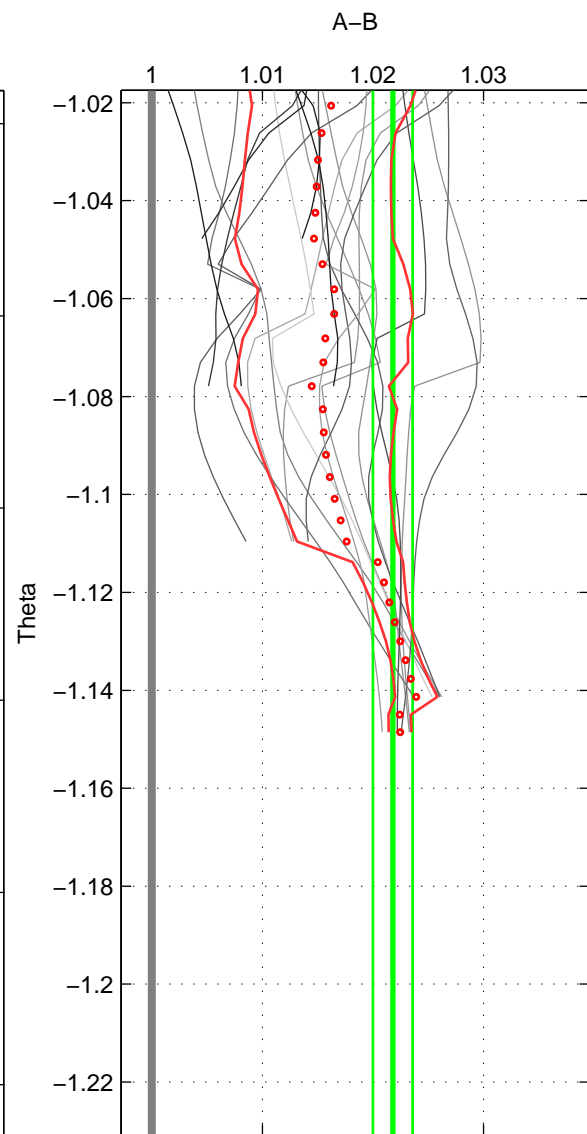

Cruise A (red). Date: Jul 1984 Cruisename: 1-06AQ19840719

Cruise B (blue). Date: Feb 1994 Cruisename: 70-58AA19940203

*** "Favourite" values are those of space 2.

	Offset	O.StDev	Ratio	R.Stdev	Rating
SIGMA:	4.372	2.000	1.014	0.007	2
THETA:	6.624	0.544	1.022	0.002	4
DEPTH:	6.433	1.953	1.021	0.006	2
FAV.:	6.624	0.544	1.022	0.002	4

Profiles of A: 7
 Profiles of B: 1
 Diff profs: 6
 WMoffset (A-B): 4.3724
 WMoffset stdev: 2.0004
 WMratio (A/B): 1.0144
 WMratio stdev: 0.0065816

Quality (1-5): 2

Profiles of A: 7
 Profiles of B: 3
 Diff profs: 19
 WMoffset (A-B): 6.624
 WMoffset stdev: 0.54411
 WMratio (A/B): 1.0218
 WMratio stdev: 0.0017938

Quality (1-5): 4

Profiles of A: 7
 Profiles of B: 1
 Diff profs: 6
 WMoffset (A-B): 6.4333
 WMoffset stdev: 1.9529
 WMratio (A/B): 1.0212
 WMratio stdev: 0.0064492

Quality (1-5): 2