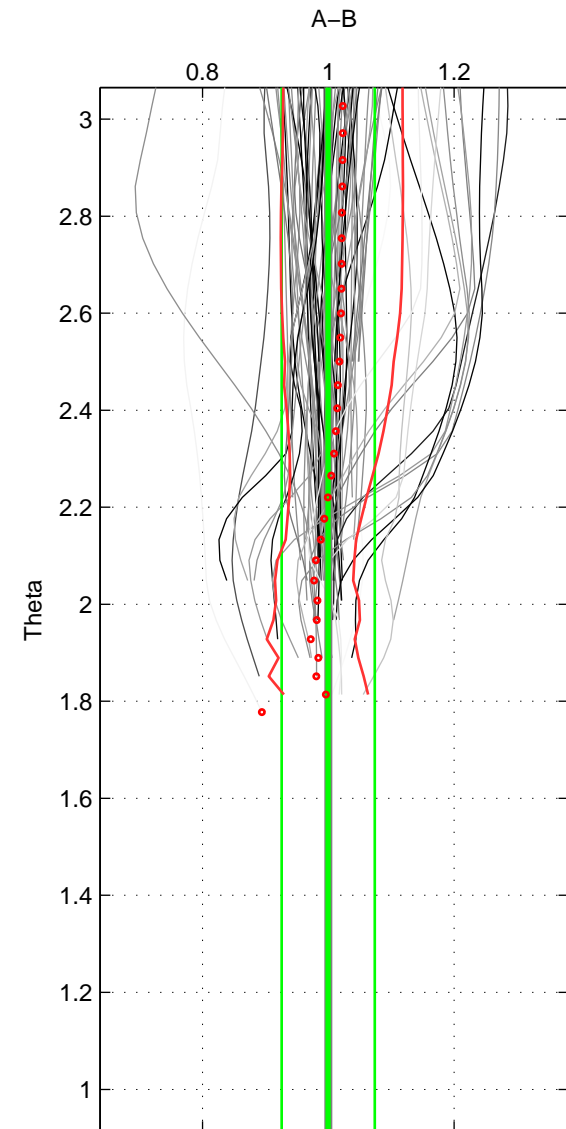

Cruise A (red). Date: Jul 2003 Cruisename: 662-49UF20030625

Cruise B (blue). Date: Oct 1998 Cruisename: 686-49UP19980916

*** "Favourite" values are those of space 2.

	Offset	O.StDev	Ratio	R.Stdev	Rating
SIGMA:	-0.393	3.952	0.995	0.053	4
THETA:	-0.052	4.783	1.000	0.074	5
DEPTH:	-1.341	1.484	0.980	0.019	3
FAV.:	-0.052	4.783	1.000	0.074	5

Profiles of A: 47
 Profiles of B: 23
 Diff profs : 76
 WMoffset (A-B): -0.39322
 WMoffset stdev: 3.9517
 WMratio (A/B): 0.99499
 WMratio stdev: 0.052509

Quality (1-5): 4

Profiles of A: 47
 Profiles of B: 23
 Diff profs : 76
 WMoffset (A-B): -0.052194
 WMoffset stdev: 4.7831
 WMratio (A/B): 0.99997
 WMratio stdev: 0.073955

Quality (1-5): 5

Profiles of A: 47
 Profiles of B: 23
 Diff profs : 76
 WMoffset (A-B): -1.3405
 WMoffset stdev: 1.4839
 WMratio (A/B): 0.97984
 WMratio stdev: 0.01888

Quality (1-5): 3

Please note that statistics are bad.