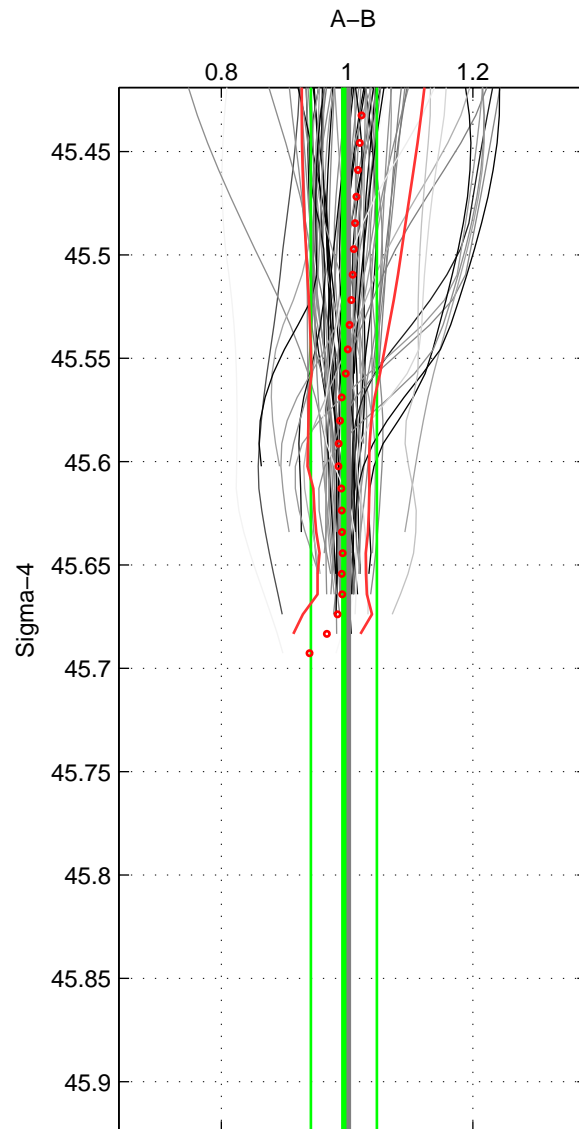

Cruise A (red). Date: Jul 2003 Cruisename: 662-49UF20030625

Cruise B (blue). Date: Oct 1998 Cruisename: 686-49UP19980916

*** "Favourite" values are those of space 2.

	Offset	O.StDev	Ratio	R.Stdev	Rating
SIGMA:	-0.393	3.952	0.995	0.053	4
THETA:	-0.052	4.783	1.000	0.074	5
DEPTH:	-1.341	1.484	0.980	0.019	3
FAV.:	-0.052	4.783	1.000	0.074	5

Profiles of A: 47
 Profiles of B: 23
 Diff profs : 76
 WMoffset (A-B): -0.39322
 WMoffset stdev: 3.9517
 WMratio (A/B): 0.99499
 WMratio stdev: 0.052509

Quality (1-5): 4

Profiles of A: 47
 Profiles of B: 23
 Diff profs : 76
 WMoffset (A-B): -0.052194
 WMoffset stdev: 4.7831
 WMratio (A/B): 0.99997
 WMratio stdev: 0.073955

Quality (1-5): 5

Profiles of A: 47
 Profiles of B: 23
 Diff profs : 76
 WMoffset (A-B): -1.3405
 WMoffset stdev: 1.4839
 WMratio (A/B): 0.97984
 WMratio stdev: 0.01888

Quality (1-5): 3

Please note that statistics are bad.