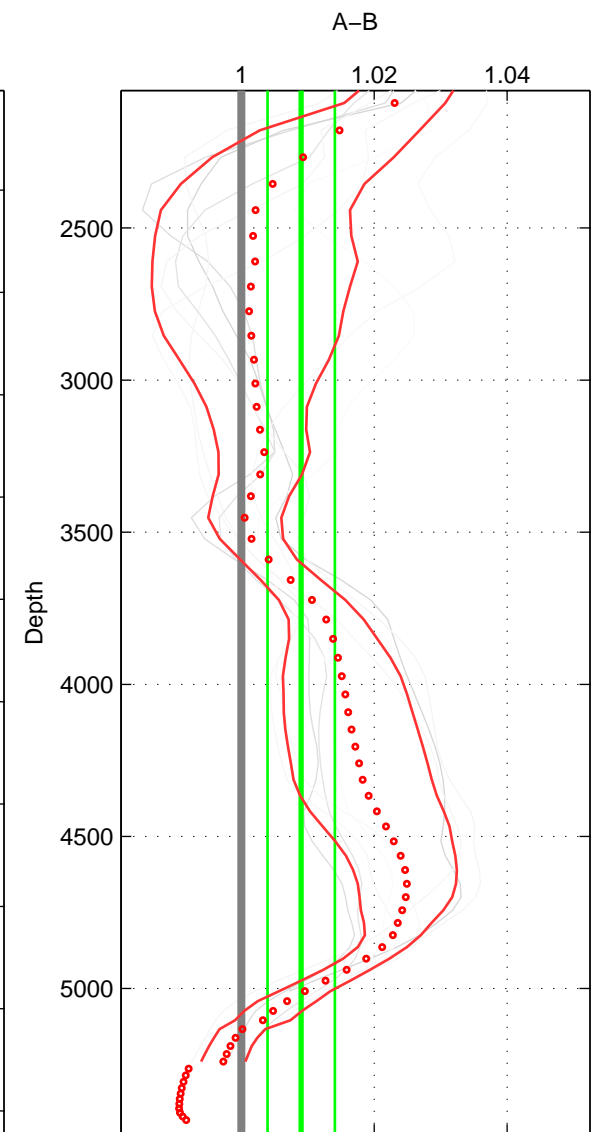

Cruise A (red). Date: Jul 2004 Cruisename: 169-06MT20040710  
 Cruise B (blue). Date: May 2012 Cruisename: 246-33AT20120419

\*\*\* "Favourite" values are means of spaces 1 2 3.

	Offset	O.StDev	Ratio	R.Stdev	Rating
SIGMA:	2.398	0.748	1.010	0.003	3
THETA:	0.959	0.607	1.004	0.002	3
DEPTH:	2.270	1.249	1.009	0.005	3
FAV.:	1.876	0.868	1.007	0.004	3

Profiles of A: 3  
 Profiles of B: 4  
 Diff profs : 8  
 WMoffset (A-B): 2.398  
 WMoffset stdev: 0.74805  
 WMratio (A/B): 1.0096  
 WMratio stdev: 0.003014

Quality (1-5): 3

Profiles of A: 3  
 Profiles of B: 4  
 Diff profs : 8  
 WMoffset (A-B): 0.95905  
 WMoffset stdev: 0.60745  
 WMratio (A/B): 1.0039  
 WMratio stdev: 0.0024549

Quality (1-5): 3

Profiles of A: 3  
 Profiles of B: 4  
 Diff profs : 8  
 WMoffset (A-B): 2.2697  
 WMoffset stdev: 1.249  
 WMratio (A/B): 1.009  
 WMratio stdev: 0.0050717

Quality (1-5): 3