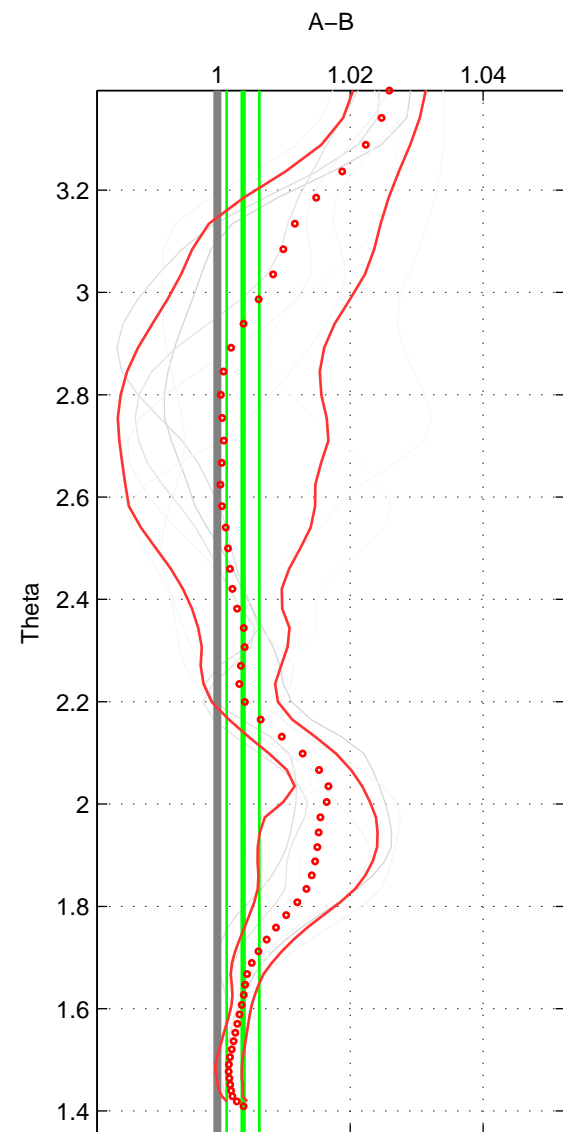

Cruise A (red). Date: Jul 2004 Cruisename: 169-06MT20040710  
 Cruise B (blue). Date: May 2012 Cruisename: 246-33AT20120419

\*\*\* "Favourite" values are means of spaces 1 2 3.

	Offset	O.StDev	Ratio	R.Stdev	Rating
SIGMA:	2.398	0.748	1.010	0.003	3
THETA:	0.959	0.607	1.004	0.002	3
DEPTH:	2.270	1.249	1.009	0.005	3
FAV.:	1.876	0.868	1.007	0.004	3

Profiles of A: 3  
 Profiles of B: 4  
 Diff profs : 8  
 WMoffset (A-B): 2.398  
 WMoffset stdev: 0.74805  
 WMratio (A/B): 1.0096  
 WMratio stdev: 0.003014

Quality (1-5): 3

Profiles of A: 3  
 Profiles of B: 4  
 Diff profs : 8  
 WMoffset (A-B): 0.95905  
 WMoffset stdev: 0.60745  
 WMratio (A/B): 1.0039  
 WMratio stdev: 0.0024549

Quality (1-5): 3

Profiles of A: 3  
 Profiles of B: 4  
 Diff profs : 8  
 WMoffset (A-B): 2.2697  
 WMoffset stdev: 1.249  
 WMratio (A/B): 1.009  
 WMratio stdev: 0.0050717

Quality (1-5): 3