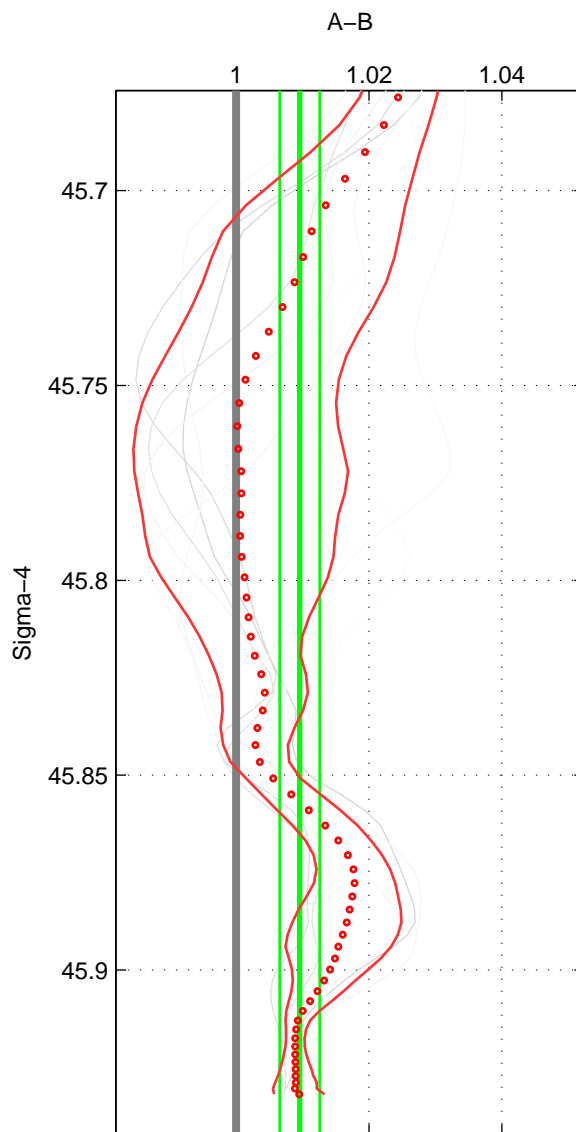

Cruise A (red). Date: Jul 2004 Cruisename: 169-06MT20040710  
 Cruise B (blue). Date: May 2012 Cruisename: 246-33AT20120419

\*\*\* "Favourite" values are means of spaces 1 2 3.

	Offset	O.StDev	Ratio	R.Stdev	Rating
SIGMA:	2.398	0.748	1.010	0.003	3
THETA:	0.959	0.607	1.004	0.002	3
DEPTH:	2.270	1.249	1.009	0.005	3
FAV.:	1.876	0.868	1.007	0.004	3

Profiles of A: 3  
 Profiles of B: 4  
 Diff profs : 8  
 WMoffset (A-B): 2.398  
 WMoffset stdev: 0.74805  
 WMratio (A/B): 1.0096  
 WMratio stdev: 0.003014

Quality (1-5): 3

Profiles of A: 3  
 Profiles of B: 4  
 Diff profs : 8  
 WMoffset (A-B): 0.95905  
 WMoffset stdev: 0.60745  
 WMratio (A/B): 1.0039  
 WMratio stdev: 0.0024549

Quality (1-5): 3

Profiles of A: 3  
 Profiles of B: 4  
 Diff profs : 8  
 WMoffset (A-B): 2.2697  
 WMoffset stdev: 1.249  
 WMratio (A/B): 1.009  
 WMratio stdev: 0.0050717

Quality (1-5): 3