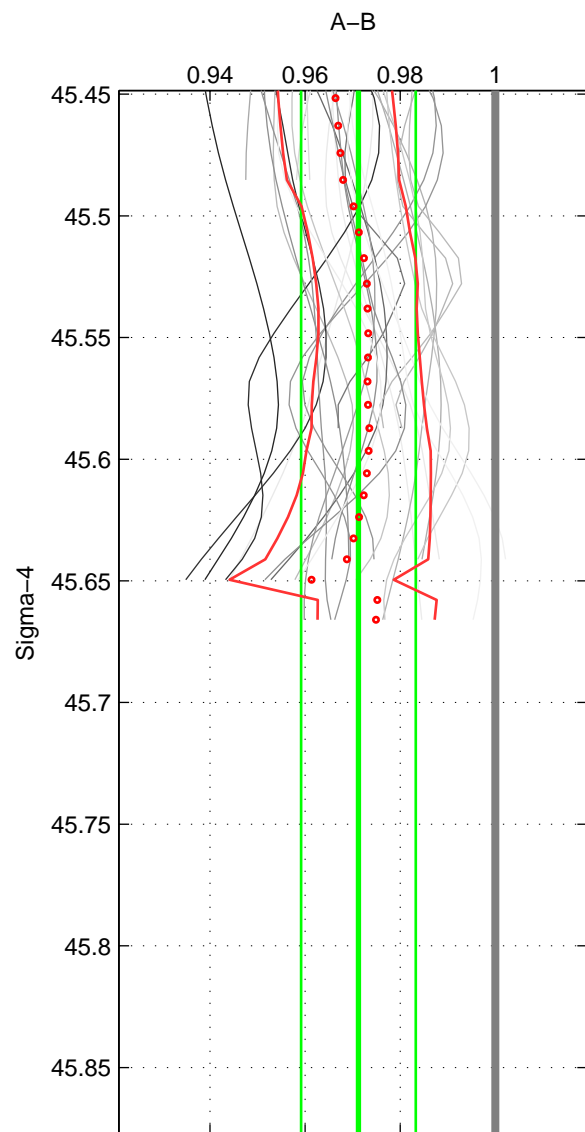

Cruise A (red). Date: Mar 1989 Cruisename: 507-32MW19890206

Cruise B (blue). Date: Nov 2007 Cruisename: 675-49UF20071023

\*\*\* "Favourite" values are means of spaces 1 2.

	Offset	O.StDev	Ratio	R.Stdev	Rating
SIGMA:	-3.078	1.288	0.971	0.012	4
THETA:	-3.342	1.403	0.969	0.013	4
DEPTH:	-2.773	0.878	0.975	0.007	3
FAV. :	-3.210	1.345	0.970	0.013	4

Profiles of A: 11  
 Profiles of B: 3  
 Diff profs : 29  
 WMoffset (A-B): -3.0782  
 WMoffset stdev: 1.288  
 WMratio (A/B): 0.97121  
 WMratio stdev: 0.012038

Quality (1-5): 4

Profiles of A: 11  
 Profiles of B: 3  
 Diff profs : 29  
 WMoffset (A-B): -3.342  
 WMoffset stdev: 1.4026  
 WMratio (A/B): 0.96878  
 WMratio stdev: 0.013068

Quality (1-5): 4

Profiles of A: 11  
 Profiles of B: 3  
 Diff profs : 29  
 WMoffset (A-B): -2.7728  
 WMoffset stdev: 0.87801  
 WMratio (A/B): 0.97493  
 WMratio stdev: 0.006529

Quality (1-5): 3

Please note that statistics are bad.