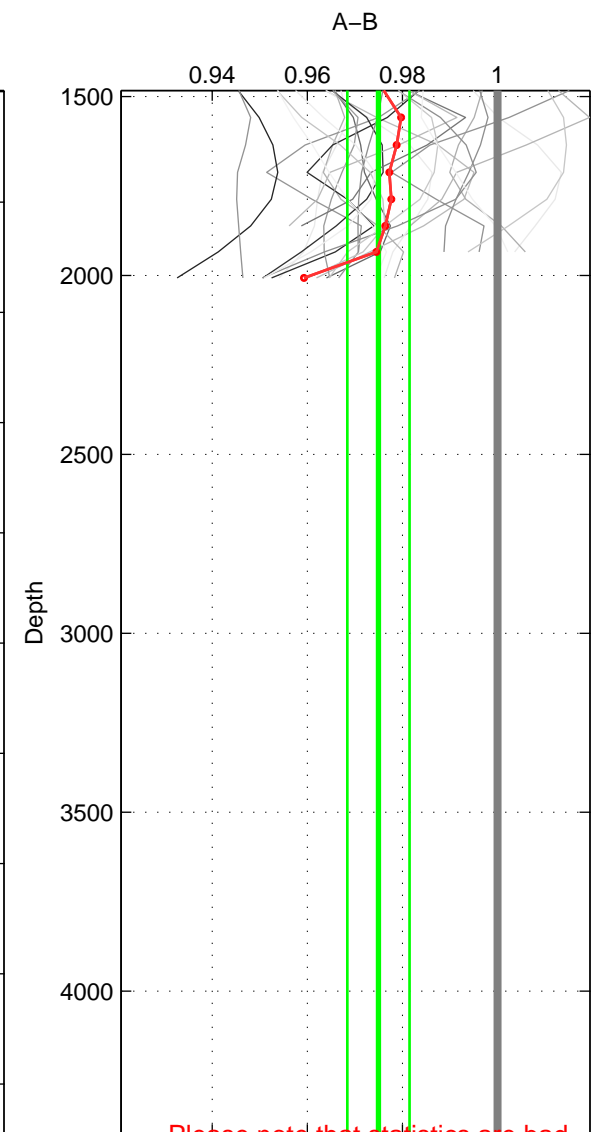

Cruise A (red). Date: Mar 1989 Cruisename: 507-32MW19890206

Cruise B (blue). Date: Nov 2007 Cruisename: 675-49UF20071023

\*\*\* "Favourite" values are means of spaces 1 2.

	Offset	O.StDev	Ratio	R.Stdev	Rating
SIGMA:	-3.078	1.288	0.971	0.012	4
THETA:	-3.342	1.403	0.969	0.013	4
DEPTH:	-2.773	0.878	0.975	0.007	3
FAV. :	-3.210	1.345	0.970	0.013	4

Profiles of A: 11  
 Profiles of B: 3  
 Diff profs : 29  
 WMoffset (A-B): -3.0782  
 WMoffset stdev: 1.288  
 WMratio (A/B): 0.97121  
 WMratio stdev: 0.012038

Quality (1-5): 4

Profiles of A: 11  
 Profiles of B: 3  
 Diff profs : 29  
 WMoffset (A-B): -3.342  
 WMoffset stdev: 1.4026  
 WMratio (A/B): 0.96878  
 WMratio stdev: 0.013068

Quality (1-5): 4

Profiles of A: 11  
 Profiles of B: 3  
 Diff profs : 29  
 WMoffset (A-B): -2.7728  
 WMoffset stdev: 0.87801  
 WMratio (A/B): 0.97493  
 WMratio stdev: 0.006529

Quality (1-5): 3

Please note that statistics are bad.