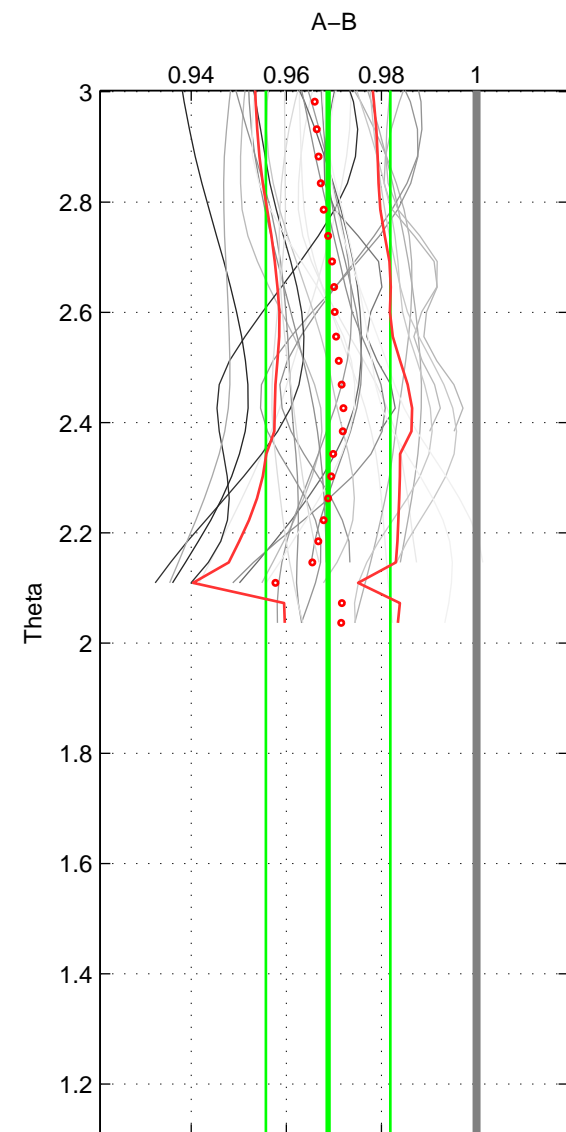

Cruise A (red). Date: Mar 1989 Cruisename: 507-32MW19890206

Cruise B (blue). Date: Nov 2007 Cruisename: 675-49UF20071023

\*\*\* "Favourite" values are means of spaces 1 2.

	Offset	O.StDev	Ratio	R.Stdev	Rating
SIGMA:	-3.078	1.288	0.971	0.012	4
THETA:	-3.342	1.403	0.969	0.013	4
DEPTH:	-2.773	0.878	0.975	0.007	3
FAV. :	-3.210	1.345	0.970	0.013	4

Profiles of A: 11  
 Profiles of B: 3  
 Diff profs : 29  
 WMoffset (A-B): -3.0782  
 WMoffset stdev: 1.288  
 WMratio (A/B): 0.97121  
 WMratio stdev: 0.012038

Quality (1-5): 4

Profiles of A: 11  
 Profiles of B: 3  
 Diff profs : 29  
 WMoffset (A-B): -3.342  
 WMoffset stdev: 1.4026  
 WMratio (A/B): 0.96878  
 WMratio stdev: 0.013068

Quality (1-5): 4

Profiles of A: 11  
 Profiles of B: 3  
 Diff profs : 29  
 WMoffset (A-B): -2.7728  
 WMoffset stdev: 0.87801  
 WMratio (A/B): 0.97493  
 WMratio stdev: 0.006529

Quality (1-5): 3

Please note that statistics are bad.