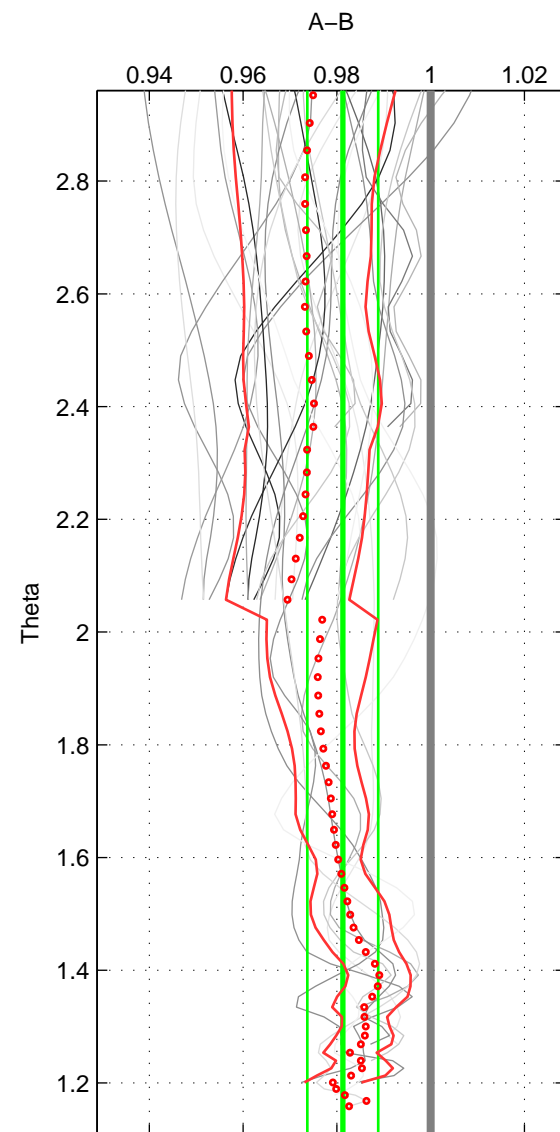

Cruise A (red). Date: Mar 1989 Cruisename: 507-32MW19890206

Cruise B (blue). Date: Feb 2004 Cruisename: 664-49UF20040120

\*\*\* "Favourite" values are those of space 2.

	Offset	O.StDev	Ratio	R.Stdev	Rating
SIGMA:	-2.608	1.380	0.976	0.013	4
THETA:	-2.524	1.031	0.981	0.008	5
DEPTH:	-3.092	0.355	0.971	0.002	3
FAV. :	-2.524	1.031	0.981	0.008	5

Profiles of A: 11  
 Profiles of B: 3  
 Diff profs : 29  
 WMoffset (A-B): -2.6076  
 WMoffset stdev: 1.3797  
 WMratio (A/B): 0.97583  
 WMratio stdev: 0.012675

Quality (1-5): 4

Profiles of A: 11  
 Profiles of B: 3  
 Diff profs : 29  
 WMoffset (A-B): -2.5239  
 WMoffset stdev: 1.031  
 WMratio (A/B): 0.98125  
 WMratio stdev: 0.0075673

Quality (1-5): 5

Profiles of A: 11  
 Profiles of B: 3  
 Diff profs : 29  
 WMoffset (A-B): -3.0924  
 WMoffset stdev: 0.35454  
 WMratio (A/B): 0.97145  
 WMratio stdev: 0.0021589

Quality (1-5): 3

Please note that statistics are bad.