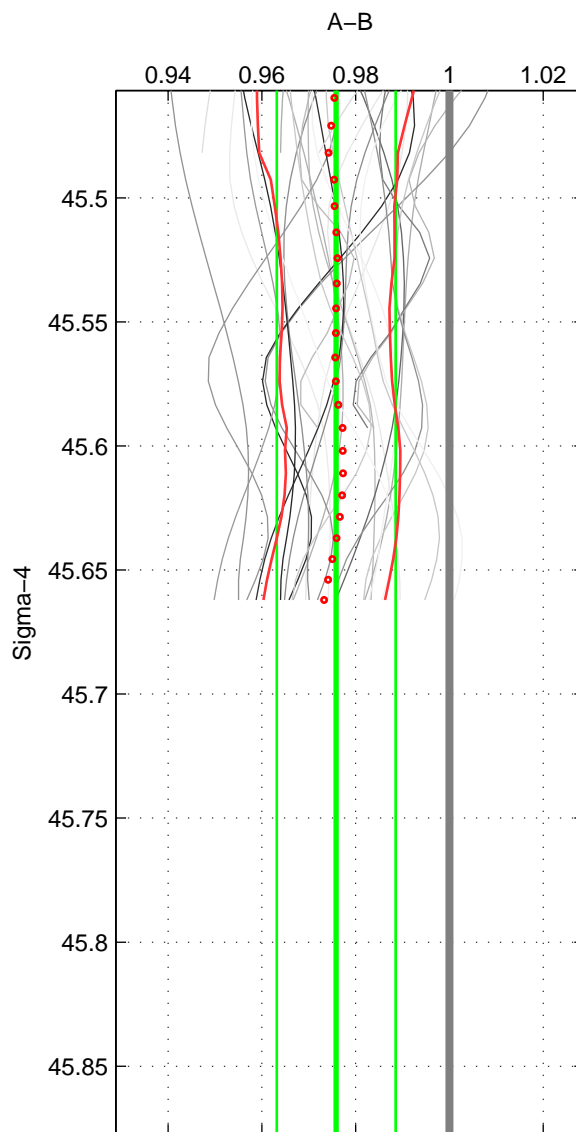

Cruise A (red). Date: Mar 1989 Cruisename: 507-32MW19890206

Cruise B (blue). Date: Feb 2004 Cruisename: 664-49UF20040120

\*\*\* "Favourite" values are those of space 2.

	Offset	O.StDev	Ratio	R.Stdev	Rating
SIGMA:	-2.608	1.380	0.976	0.013	4
THETA:	-2.524	1.031	0.981	0.008	5
DEPTH:	-3.092	0.355	0.971	0.002	3
FAV. :	-2.524	1.031	0.981	0.008	5

Profiles of A: 11  
 Profiles of B: 3  
 Diff profs : 29  
 WMoffset (A-B): -2.6076  
 WMoffset stdev: 1.3797  
 WMratio (A/B): 0.97583  
 WMratio stdev: 0.012675

Quality (1-5): 4

Profiles of A: 11  
 Profiles of B: 3  
 Diff profs : 29  
 WMoffset (A-B): -2.5239  
 WMoffset stdev: 1.031  
 WMratio (A/B): 0.98125  
 WMratio stdev: 0.0075673

Quality (1-5): 5

Profiles of A: 11  
 Profiles of B: 3  
 Diff profs : 29  
 WMoffset (A-B): -3.0924  
 WMoffset stdev: 0.35454  
 WMratio (A/B): 0.97145  
 WMratio stdev: 0.0021589

Quality (1-5): 3

Please note that statistics are bad.