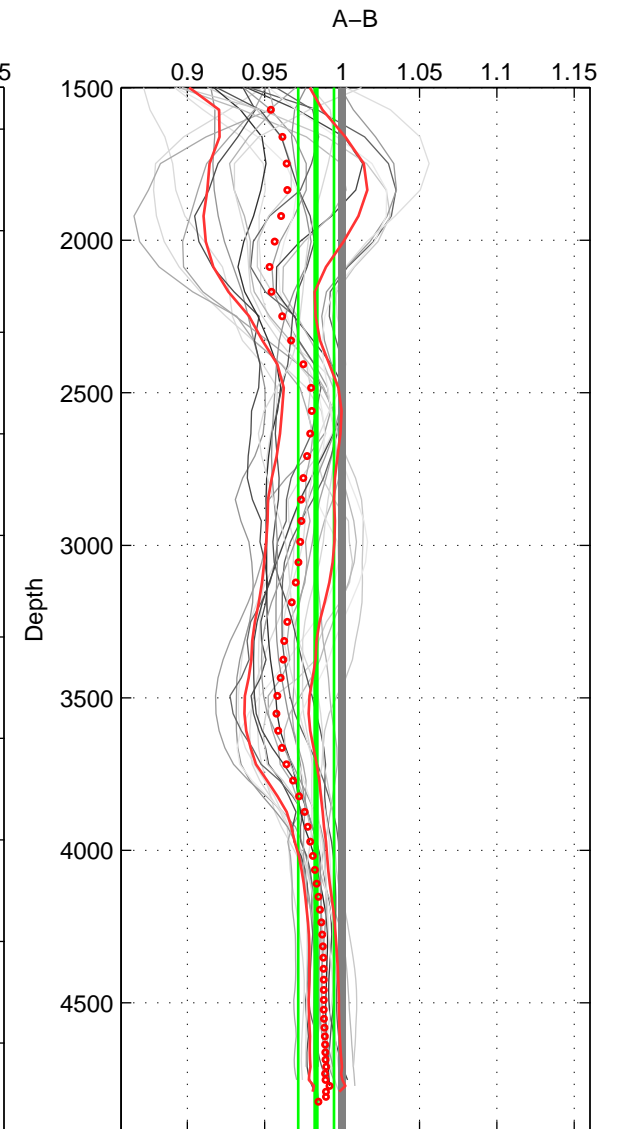

Cruise A (red). Date: Jun 1991 Cruisename: 485-31WT19910531

Cruise B (blue). Date: Mar 1989 Cruisename: 507-32MW19890206

*** "Favourite" values are means of spaces 1 2 3.

	Offset	O.StDev	Ratio	R.Stdev	Rating
SIGMA:	-1.292	1.141	0.991	0.007	5
THETA:	-1.525	0.811	0.990	0.005	5
DEPTH:	-2.718	1.885	0.983	0.012	5
FAV. :	-1.845	1.279	0.988	0.008	5

Profiles of A: 7
 Profiles of B: 4
 Diff profs : 24
 WMoffset (A-B): -1.292
 WMoffset stdev: 1.1406
 WMratio (A/B): 0.99055
 WMratio stdev: 0.0069173

Quality (1-5): 5

Profiles of A: 7
 Profiles of B: 4
 Diff profs : 24
 WMoffset (A-B): -1.525
 WMoffset stdev: 0.81066
 WMratio (A/B): 0.98976
 WMratio stdev: 0.0045154

Quality (1-5): 5

Profiles of A: 7
 Profiles of B: 4
 Diff profs : 24
 WMoffset (A-B): -2.718
 WMoffset stdev: 1.8854
 WMratio (A/B): 0.9832
 WMratio stdev: 0.011535

Quality (1-5): 5