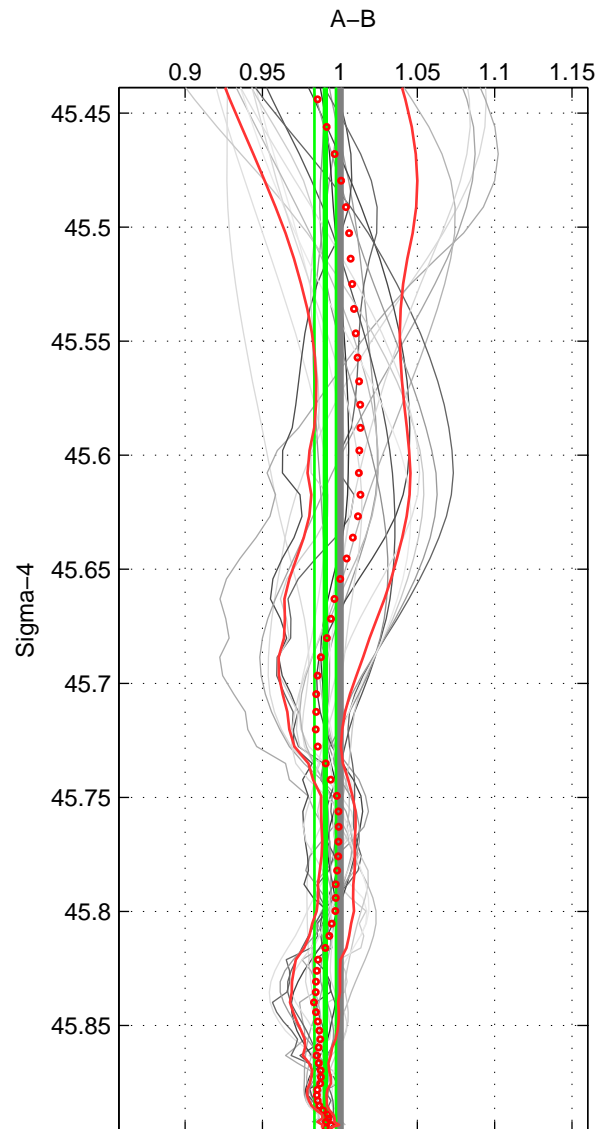

Cruise A (red). Date: Jun 1991 Cruisename: 485-31WT19910531

Cruise B (blue). Date: Mar 1989 Cruisename: 507-32MW19890206

*** "Favourite" values are means of spaces 1 2 3.

	Offset	O.StDev	Ratio	R.Stdev	Rating
SIGMA:	-1.292	1.141	0.991	0.007	5
THETA:	-1.525	0.811	0.990	0.005	5
DEPTH:	-2.718	1.885	0.983	0.012	5
FAV. :	-1.845	1.279	0.988	0.008	5

Profiles of A: 7
 Profiles of B: 4
 Diff profs : 24
 WMoffset (A-B): -1.292
 WMoffset stdev: 1.1406
 WMratio (A/B): 0.99055
 WMratio stdev: 0.0069173

Quality (1-5): 5

Profiles of A: 7
 Profiles of B: 4
 Diff profs : 24
 WMoffset (A-B): -1.525
 WMoffset stdev: 0.81066
 WMratio (A/B): 0.98976
 WMratio stdev: 0.0045154

Quality (1-5): 5

Profiles of A: 7
 Profiles of B: 4
 Diff profs : 24
 WMoffset (A-B): -2.718
 WMoffset stdev: 1.8854
 WMratio (A/B): 0.9832
 WMratio stdev: 0.011535

Quality (1-5): 5