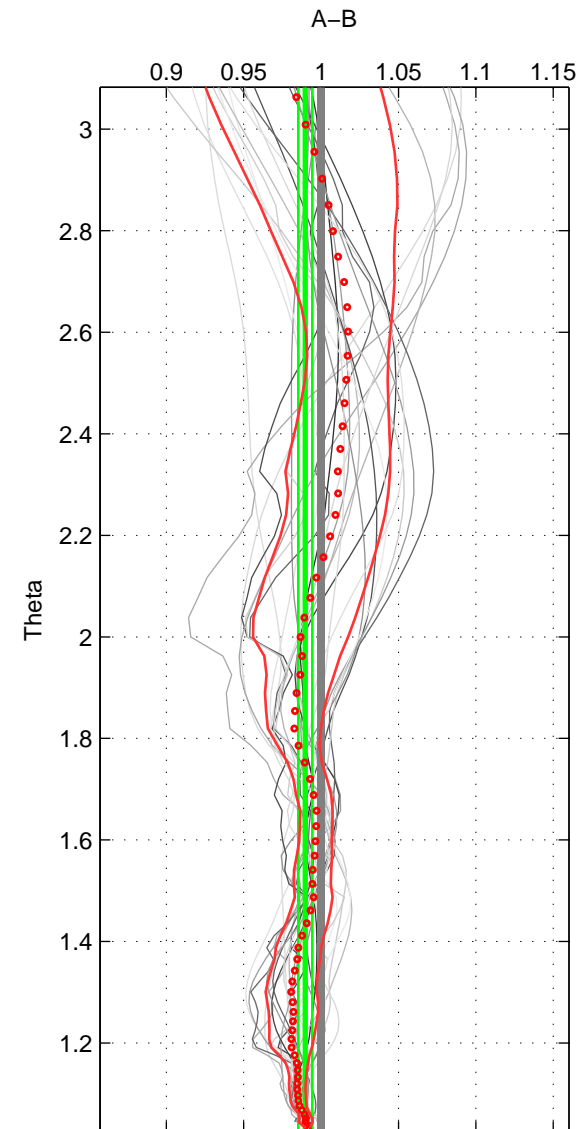

Cruise A (red). Date: Jun 1991 Cruisename: 485-31WT19910531

Cruise B (blue). Date: Mar 1989 Cruisename: 507-32MW19890206

*** "Favourite" values are means of spaces 1 2 3.

	Offset	O.StDev	Ratio	R.Stdev	Rating
SIGMA:	-1.292	1.141	0.991	0.007	5
THETA:	-1.525	0.811	0.990	0.005	5
DEPTH:	-2.718	1.885	0.983	0.012	5
FAV. :	-1.845	1.279	0.988	0.008	5

Profiles of A: 7
 Profiles of B: 4
 Diff profs : 24
 WMoffset (A-B): -1.292
 WMoffset stdev: 1.1406
 WMratio (A/B): 0.99055
 WMratio stdev: 0.0069173

Quality (1-5): 5

Profiles of A: 7
 Profiles of B: 4
 Diff profs : 24
 WMoffset (A-B): -1.525
 WMoffset stdev: 0.81066
 WMratio (A/B): 0.98976
 WMratio stdev: 0.0045154

Quality (1-5): 5

Profiles of A: 7
 Profiles of B: 4
 Diff profs : 24
 WMoffset (A-B): -2.718
 WMoffset stdev: 1.8854
 WMratio (A/B): 0.9832
 WMratio stdev: 0.011535

Quality (1-5): 5