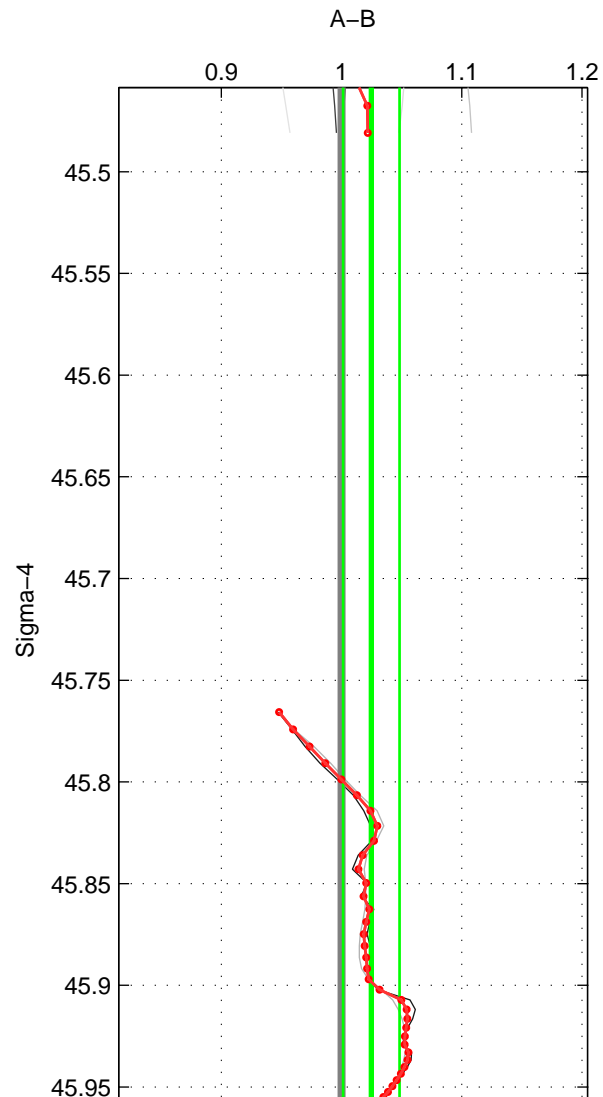

Cruise A (red). Date: Jan 1974 Cruisename: 473-318M19730822
 Cruise B (blue). Date: Apr 1992 Cruisename: 512-33MW19920227

*** "Favourite" values are those of space 2.

	Offset	O.StDev	Ratio	R.Stdev	Rating
SIGMA:	4.587	4.229	1.025	0.023	3
THETA:	2.867	4.772	1.021	0.032	5
DEPTH:	1.795	4.686	1.009	0.027	3
FAV.:	2.867	4.772	1.021	0.032	5

Please note that statistics are bad.

Profiles of A: 8
 Profiles of B: 4
 Diff profs : 8
 WMoffset (A-B): 4.587
 WMoffset stdev: 4.2292
 WMratio (A/B): 1.0248
 WMratio stdev: 0.0235

Quality (1-5): 3

Profiles of A: 8
 Profiles of B: 4
 Diff profs : 8
 WMoffset (A-B): 2.8671
 WMoffset stdev: 4.7719
 WMratio (A/B): 1.0213
 WMratio stdev: 0.031894

Quality (1-5): 5

Please note that statistics are bad.

Profiles of A: 8
 Profiles of B: 4
 Diff profs : 8
 WMoffset (A-B): 1.7947
 WMoffset stdev: 4.6856
 WMratio (A/B): 1.0088
 WMratio stdev: 0.026783

Quality (1-5): 3