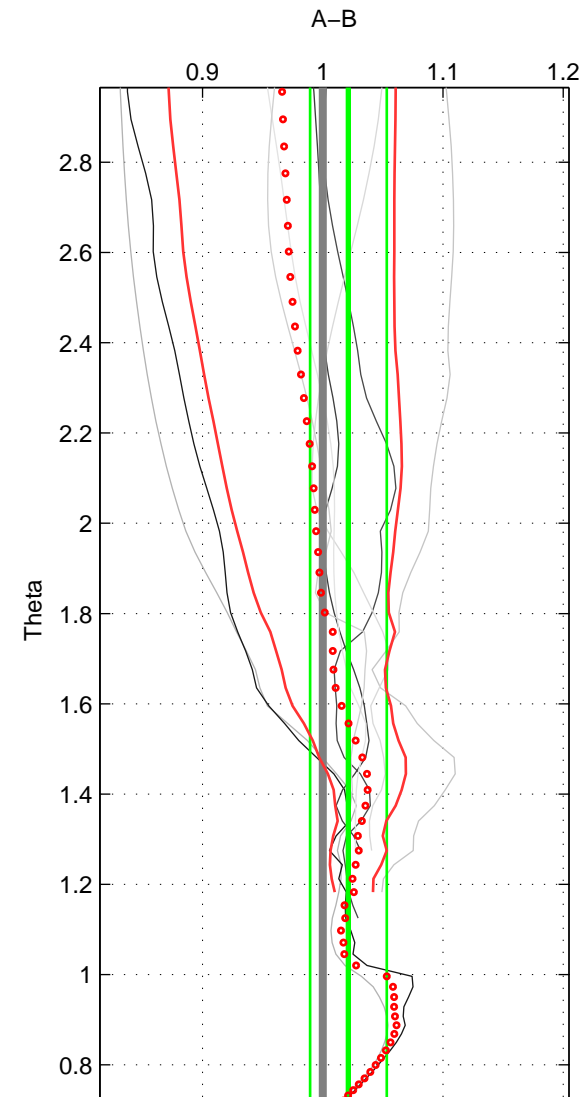

Cruise A (red). Date: Jan 1974 Cruisename: 473-318M19730822
 Cruise B (blue). Date: Apr 1992 Cruisename: 512-33MW19920227

*** "Favourite" values are those of space 2.

	Offset	O.StDev	Ratio	R.Stdev	Rating
SIGMA:	4.587	4.229	1.025	0.023	3
THETA:	2.867	4.772	1.021	0.032	5
DEPTH:	1.795	4.686	1.009	0.027	3
FAV.:	2.867	4.772	1.021	0.032	5

Please note that statistics are bad.

Profiles of A: 8
 Profiles of B: 4
 Diff profs : 8
 WMoffset (A-B): 4.587
 WMoffset stdev: 4.2292
 WMratio (A/B): 1.0248
 WMratio stdev: 0.0235

Quality (1-5): 3

Profiles of A: 8
 Profiles of B: 4
 Diff profs : 8
 WMoffset (A-B): 2.8671
 WMoffset stdev: 4.7719
 WMratio (A/B): 1.0213
 WMratio stdev: 0.031894

Quality (1-5): 5

Please note that statistics are bad.

Profiles of A: 8
 Profiles of B: 4
 Diff profs : 8
 WMoffset (A-B): 1.7947
 WMoffset stdev: 4.6856
 WMratio (A/B): 1.0088
 WMratio stdev: 0.026783

Quality (1-5): 3