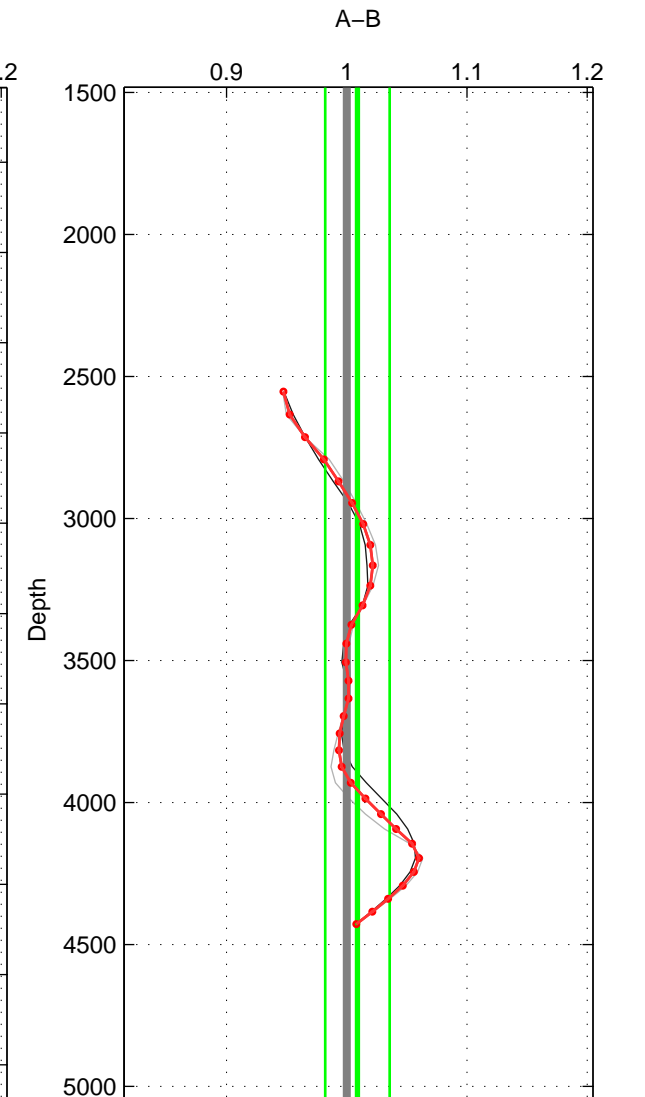

Cruise A (red). Date: Jan 1974 Cruisename: 473-318M19730822
 Cruise B (blue). Date: Apr 1992 Cruisename: 512-33MW19920227

*** "Favourite" values are those of space 2.

	Offset	O.StDev	Ratio	R.Stdev	Rating
SIGMA:	4.587	4.229	1.025	0.023	3
THETA:	2.867	4.772	1.021	0.032	5
DEPTH:	1.795	4.686	1.009	0.027	3
FAV.:	2.867	4.772	1.021	0.032	5

Please note that statistics are bad.

Profiles of A: 8
 Profiles of B: 4
 Diff profs : 8
 WMoffset (A-B): 4.587
 WMoffset stdev: 4.2292
 WMratio (A/B): 1.0248
 WMratio stdev: 0.0235

Quality (1-5): 3

Profiles of A: 8
 Profiles of B: 4
 Diff profs : 8
 WMoffset (A-B): 2.8671
 WMoffset stdev: 4.7719
 WMratio (A/B): 1.0213
 WMratio stdev: 0.031894

Quality (1-5): 5

Please note that statistics are bad.

Profiles of A: 8
 Profiles of B: 4
 Diff profs : 8
 WMoffset (A-B): 1.7947
 WMoffset stdev: 4.6856
 WMratio (A/B): 1.0088
 WMratio stdev: 0.026783

Quality (1-5): 3