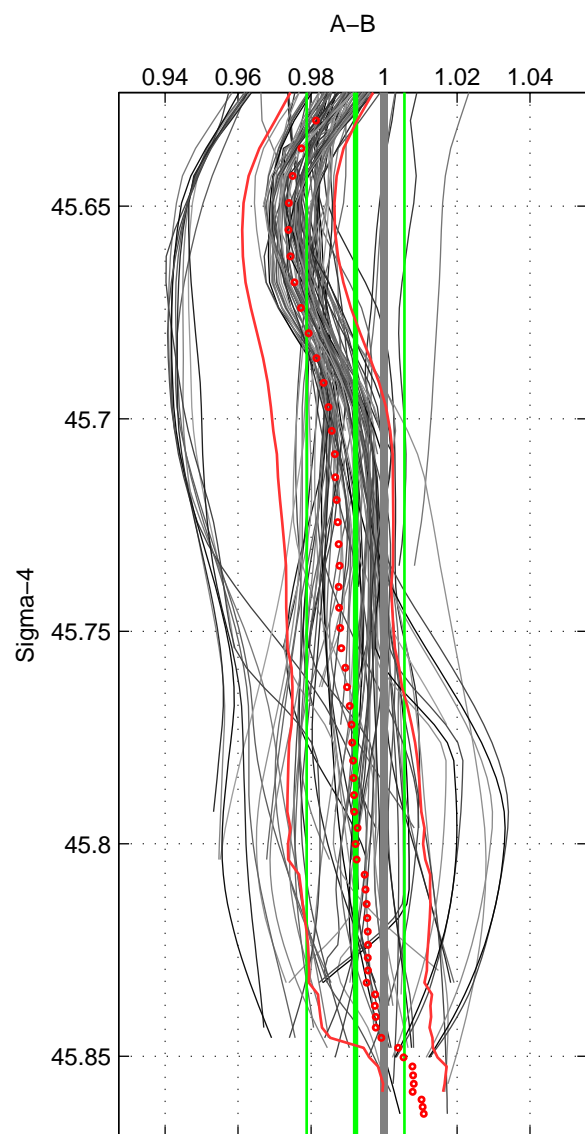

Cruise A (red). Date: Apr 1991 Cruisename: 297-64TR19910408

Cruise B (blue). Date: May 1998 Cruisename: 315-74DI19980423

\*\*\* "Favourite" values are means of spaces 1 2 3.

	Offset	O.StDev	Ratio	R.Stdev	Rating
SIGMA:	-2.087	3.745	0.992	0.013	4
THETA:	-2.761	4.077	0.990	0.015	4
DEPTH:	-3.535	3.998	0.987	0.014	4
FAV. :	-2.795	3.940	0.990	0.014	4

Profiles of A: 26  
 Profiles of B: 14  
 Diff profs : 100  
 WMoffset (A-B): -2.0873  
 WMoffset stdev: 3.7448  
 WMratio (A/B): 0.9922  
 WMratio stdev: 0.013387

Quality (1-5): 4

Profiles of A: 26  
 Profiles of B: 14  
 Diff profs : 100  
 WMoffset (A-B): -2.7615  
 WMoffset stdev: 4.0772  
 WMratio (A/B): 0.98982  
 WMratio stdev: 0.014559

Quality (1-5): 4

Profiles of A: 26  
 Profiles of B: 14  
 Diff profs : 100  
 WMoffset (A-B): -3.535  
 WMoffset stdev: 3.9983  
 WMratio (A/B): 0.98716  
 WMratio stdev: 0.01427

Quality (1-5): 4