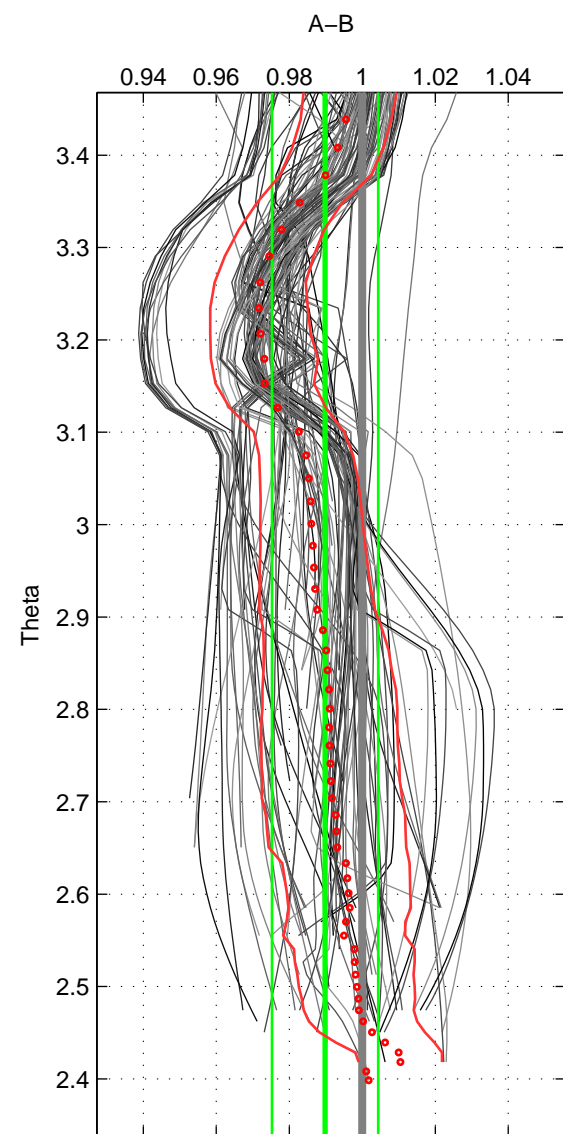

Cruise A (red). Date: Apr 1991 Cruisename: 297-64TR19910408

Cruise B (blue). Date: May 1998 Cruisename: 315-74DI19980423

\*\*\* "Favourite" values are means of spaces 1 2 3.

	Offset	O.StDev	Ratio	R.Stdev	Rating
SIGMA:	-2.087	3.745	0.992	0.013	4
THETA:	-2.761	4.077	0.990	0.015	4
DEPTH:	-3.535	3.998	0.987	0.014	4
FAV. :	-2.795	3.940	0.990	0.014	4

Profiles of A: 26  
 Profiles of B: 14  
 Diff profs : 100  
 WMoffset (A-B): -2.0873  
 WMoffset stdev: 3.7448  
 WMratio (A/B): 0.9922  
 WMratio stdev: 0.013387

Quality (1-5): 4

Profiles of A: 26  
 Profiles of B: 14  
 Diff profs : 100  
 WMoffset (A-B): -2.7615  
 WMoffset stdev: 4.0772  
 WMratio (A/B): 0.98982  
 WMratio stdev: 0.014559

Quality (1-5): 4

Profiles of A: 26  
 Profiles of B: 14  
 Diff profs : 100  
 WMoffset (A-B): -3.535  
 WMoffset stdev: 3.9983  
 WMratio (A/B): 0.98716  
 WMratio stdev: 0.01427

Quality (1-5): 4