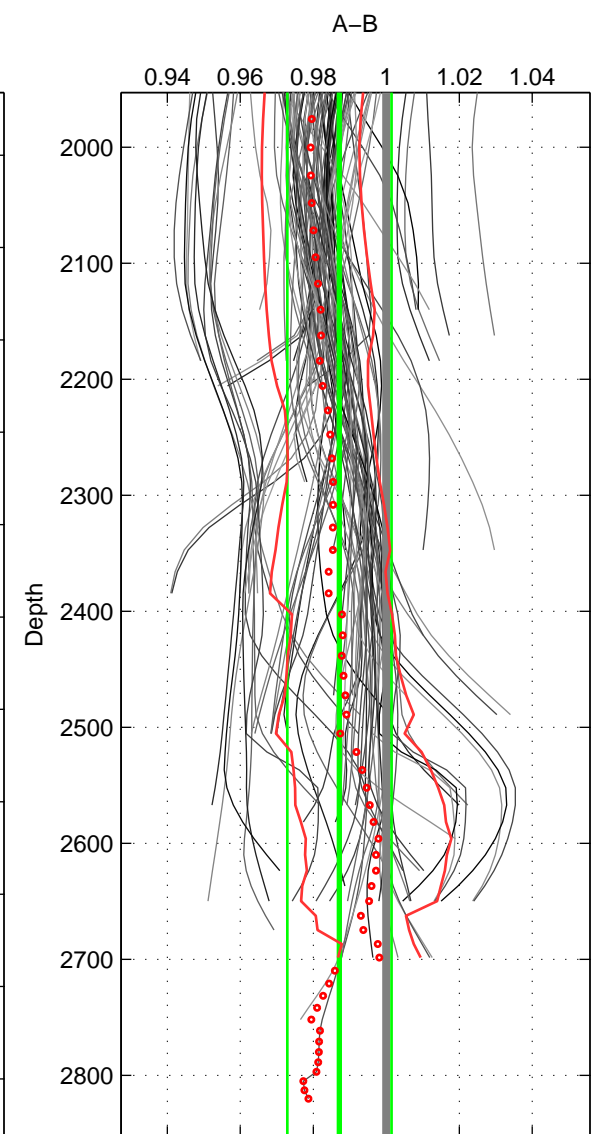

Cruise A (red). Date: Apr 1991 Cruisename: 297-64TR19910408

Cruise B (blue). Date: May 1998 Cruisename: 315-74DI19980423

\*\*\* "Favourite" values are means of spaces 1 2 3.

	Offset	O.StDev	Ratio	R.Stdev	Rating
SIGMA:	-2.087	3.745	0.992	0.013	4
THETA:	-2.761	4.077	0.990	0.015	4
DEPTH:	-3.535	3.998	0.987	0.014	4
FAV. :	-2.795	3.940	0.990	0.014	4

Profiles of A: 26  
 Profiles of B: 14  
 Diff profs : 100  
 WMoffset (A-B): -2.0873  
 WMoffset stdev: 3.7448  
 WMratio (A/B): 0.9922  
 WMratio stdev: 0.013387

Quality (1-5): 4

Profiles of A: 26  
 Profiles of B: 14  
 Diff profs : 100  
 WMoffset (A-B): -2.7615  
 WMoffset stdev: 4.0772  
 WMratio (A/B): 0.98982  
 WMratio stdev: 0.014559

Quality (1-5): 4

Profiles of A: 26  
 Profiles of B: 14  
 Diff profs : 100  
 WMoffset (A-B): -3.535  
 WMoffset stdev: 3.9983  
 WMratio (A/B): 0.98716  
 WMratio stdev: 0.01427

Quality (1-5): 4