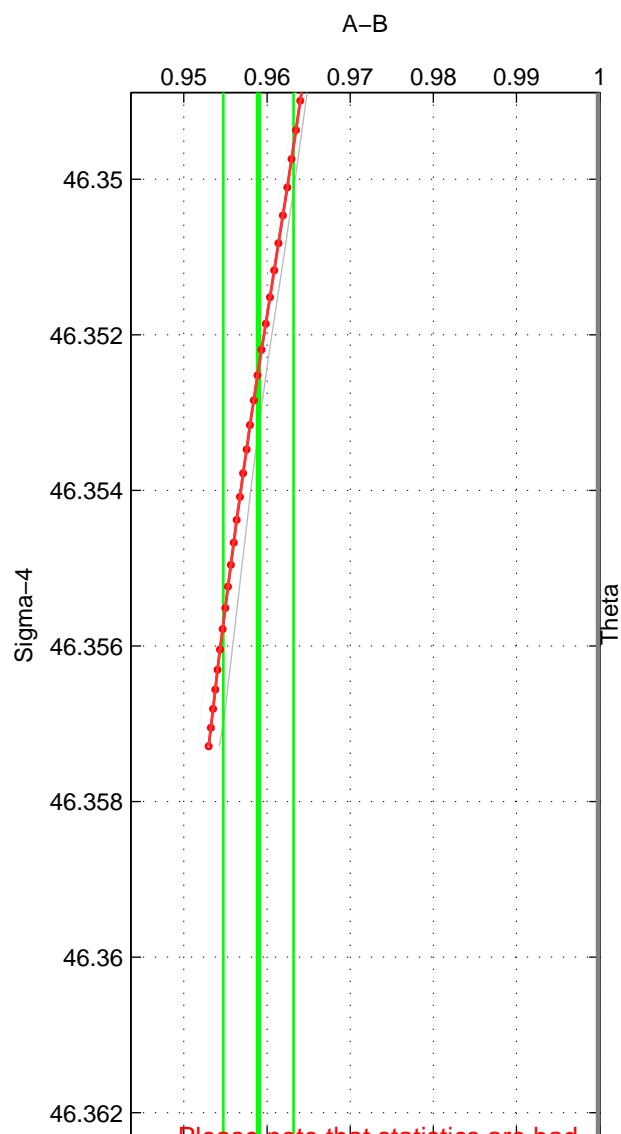

Cruise A (red). Date: Aug 2004 Cruisename: 56-32H120040718

Cruise B (blue). Date: Sep 2002 Cruisename: 67-49NZ20020822

*** "Favourite" values are means of spaces 1 2 3.

	Offset	O.StDev	Ratio	R.Stdev	Rating
SIGMA:	-12.134	1.203	0.959	0.004	2
THETA:	-11.669	0.806	0.960	0.003	2
DEPTH:	-12.574	1.363	0.957	0.005	2
FAV. :	-12.126	1.124	0.959	0.004	2

Please note that statistics are bad.

Profiles of A: 1
 Profiles of B: 4
 Diff profs : 2
 WMoffset (A-B): -12.1338
 WMoffset stdev: 1.2029
 WMratio (A/B): 0.95896
 WMratio stdev: 0.0042168

Quality (1-5): 2

Please note that statistics are bad.

Profiles of A: 1
 Profiles of B: 4
 Diff profs : 2
 WMoffset (A-B): -11.6692
 WMoffset stdev: 0.80616
 WMratio (A/B): 0.9604
 WMratio stdev: 0.002785

Quality (1-5): 2

Please note that statistics are bad.

Profiles of A: 1
 Profiles of B: 4
 Diff profs : 2
 WMoffset (A-B): -12.5737
 WMoffset stdev: 1.363
 WMratio (A/B): 0.95749
 WMratio stdev: 0.0046944

Quality (1-5): 2