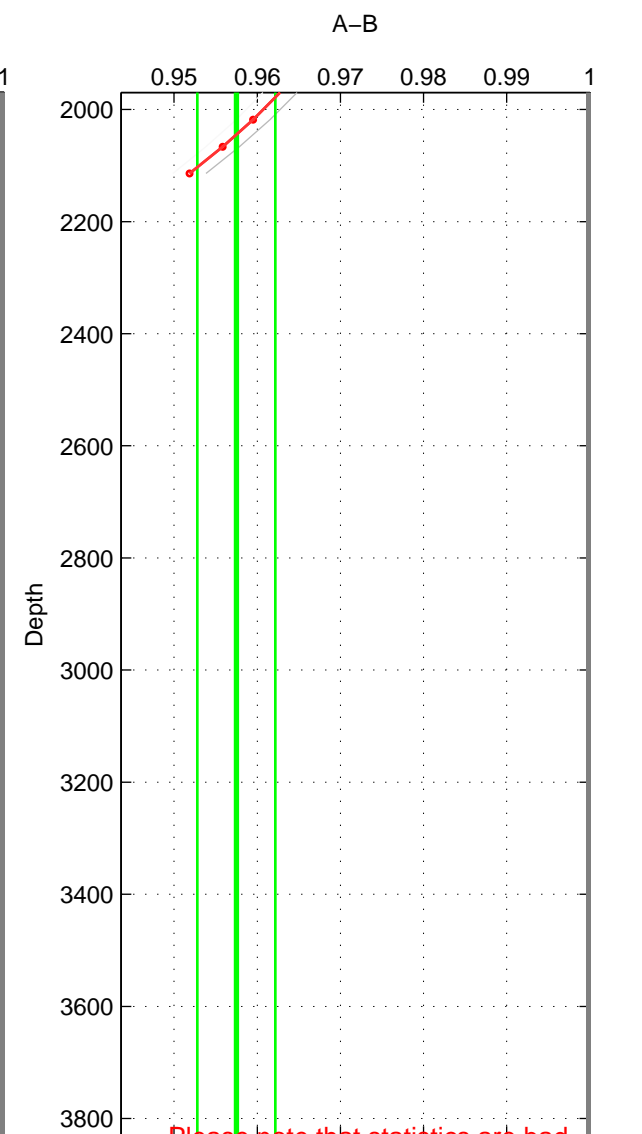

Cruise A (red). Date: Aug 2004 Cruisename: 56-32H120040718

Cruise B (blue). Date: Sep 2002 Cruisename: 67-49NZ20020822

*** "Favourite" values are means of spaces 1 2 3.

	Offset	O.StDev	Ratio	R.Stdev	Rating
SIGMA:	-12.134	1.203	0.959	0.004	2
THETA:	-11.669	0.806	0.960	0.003	2
DEPTH:	-12.574	1.363	0.957	0.005	2
FAV. :	-12.126	1.124	0.959	0.004	2

Please note that statistics are bad.

Profiles of A: 1
 Profiles of B: 4
 Diff profs : 2
 WMoffset (A-B): -12.1338
 WMoffset stdev: 1.2029
 WMratio (A/B): 0.95896
 WMratio stdev: 0.0042168

Quality (1-5): 2

Please note that statistics are bad.

Profiles of A: 1
 Profiles of B: 4
 Diff profs : 2
 WMoffset (A-B): -11.6692
 WMoffset stdev: 0.80616
 WMratio (A/B): 0.9604
 WMratio stdev: 0.002785

Quality (1-5): 2

Please note that statistics are bad.

Profiles of A: 1
 Profiles of B: 4
 Diff profs : 2
 WMoffset (A-B): -12.5737
 WMoffset stdev: 1.363
 WMratio (A/B): 0.95749
 WMratio stdev: 0.0046944

Quality (1-5): 2