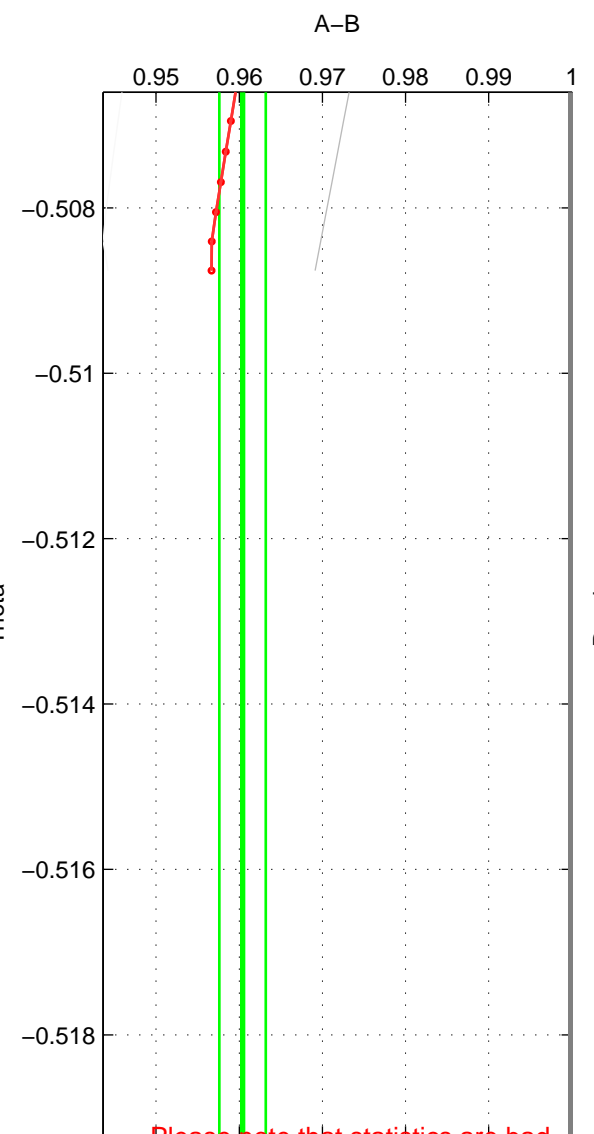

Cruise A (red). Date: Aug 2004 Cruisename: 56-32H120040718

Cruise B (blue). Date: Sep 2002 Cruisename: 67-49NZ20020822

*** "Favourite" values are means of spaces 1 2 3.

	Offset	O.StDev	Ratio	R.Stdev	Rating
SIGMA:	-12.134	1.203	0.959	0.004	2
THETA:	-11.669	0.806	0.960	0.003	2
DEPTH:	-12.574	1.363	0.957	0.005	2
FAV. :	-12.126	1.124	0.959	0.004	2

Please note that statistics are bad.

Profiles of A: 1
 Profiles of B: 4
 Diff profs : 2
 WMoffset (A-B): -12.1338
 WMoffset stdev: 1.2029
 WMratio (A/B): 0.95896
 WMratio stdev: 0.0042168

Quality (1-5): 2

Please note that statistics are bad.

Profiles of A: 1
 Profiles of B: 4
 Diff profs : 2
 WMoffset (A-B): -11.6692
 WMoffset stdev: 0.80616
 WMratio (A/B): 0.9604
 WMratio stdev: 0.002785

Quality (1-5): 2

Please note that statistics are bad.

Profiles of A: 1
 Profiles of B: 4
 Diff profs : 2
 WMoffset (A-B): -12.5737
 WMoffset stdev: 1.363
 WMratio (A/B): 0.95749
 WMratio stdev: 0.0046944

Quality (1-5): 2