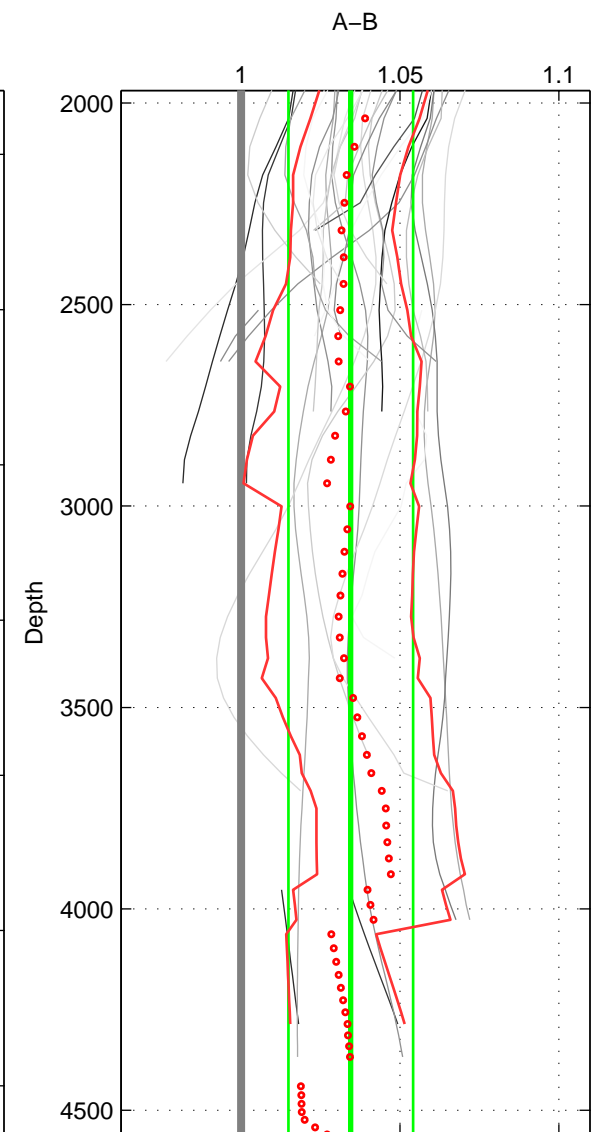

Cruise A (red). Date: Aug 1993 Cruisename: 251-33MW19930704.1

Cruise B (blue). Date: Jul 1989 Cruisename: 309-74D119890716

*** "Favourite" values are means of spaces 1 2 3.

	Offset	O.StDev	Ratio	R.Stdev	Rating
SIGMA:	9.375	3.869	1.037	0.016	5
THETA:	8.933	4.463	1.037	0.019	5
DEPTH:	8.208	4.565	1.035	0.020	5
FAV.:	8.839	4.299	1.036	0.018	5

Profiles of A: 10
 Profiles of B: 12
 Diff profs : 28
 WMoffset (A-B): 9.3751
 WMoffset stdev: 3.8688
 WMratio (A/B): 1.0371
 WMratio stdev: 0.016039

Quality (1-5): 5

Profiles of A: 10
 Profiles of B: 12
 Diff profs : 28
 WMoffset (A-B): 8.933
 WMoffset stdev: 4.4635
 WMratio (A/B): 1.0365
 WMratio stdev: 0.018637

Quality (1-5): 5

Profiles of A: 10
 Profiles of B: 12
 Diff profs : 28
 WMoffset (A-B): 8.2078
 WMoffset stdev: 4.5654
 WMratio (A/B): 1.0345
 WMratio stdev: 0.019633

Quality (1-5): 5