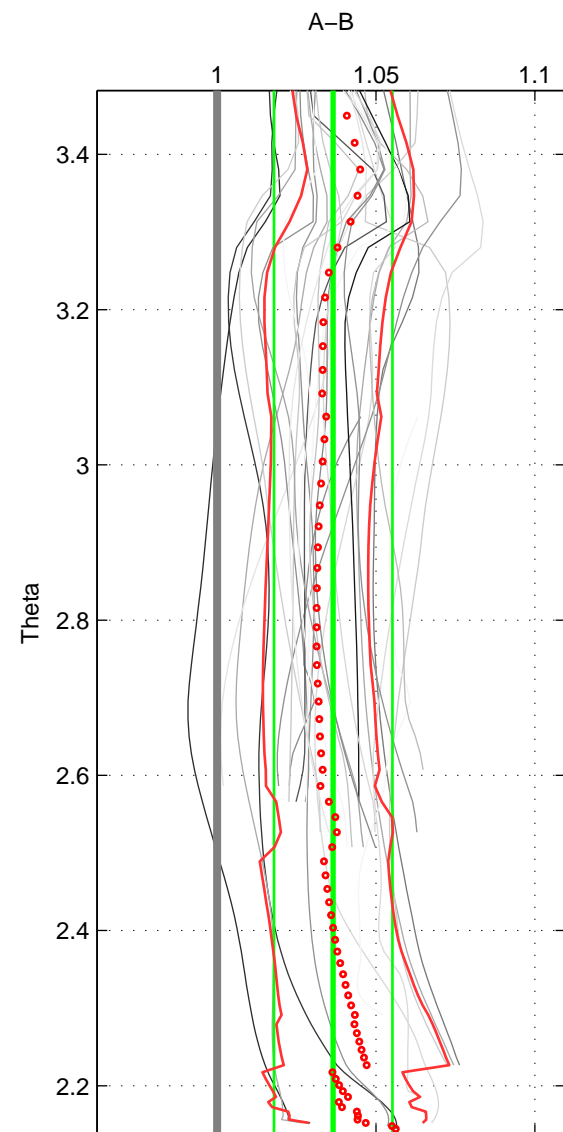

Cruise A (red). Date: Aug 1993 Cruisename: 251-33MW19930704.1

Cruise B (blue). Date: Jul 1989 Cruisename: 309-74D119890716

*** "Favourite" values are means of spaces 1 2 3.

	Offset	O.StDev	Ratio	R.Stdev	Rating
SIGMA:	9.375	3.869	1.037	0.016	5
THETA:	8.933	4.463	1.037	0.019	5
DEPTH:	8.208	4.565	1.035	0.020	5
FAV.:	8.839	4.299	1.036	0.018	5

Profiles of A: 10
 Profiles of B: 12
 Diff profs : 28
 WMoffset (A-B): 9.3751
 WMoffset stdev: 3.8688
 WMratio (A/B): 1.0371
 WMratio stdev: 0.016039

Quality (1-5): 5

Profiles of A: 10
 Profiles of B: 12
 Diff profs : 28
 WMoffset (A-B): 8.933
 WMoffset stdev: 4.4635
 WMratio (A/B): 1.0365
 WMratio stdev: 0.018637

Quality (1-5): 5

Profiles of A: 10
 Profiles of B: 12
 Diff profs : 28
 WMoffset (A-B): 8.2078
 WMoffset stdev: 4.5654
 WMratio (A/B): 1.0345
 WMratio stdev: 0.019633

Quality (1-5): 5