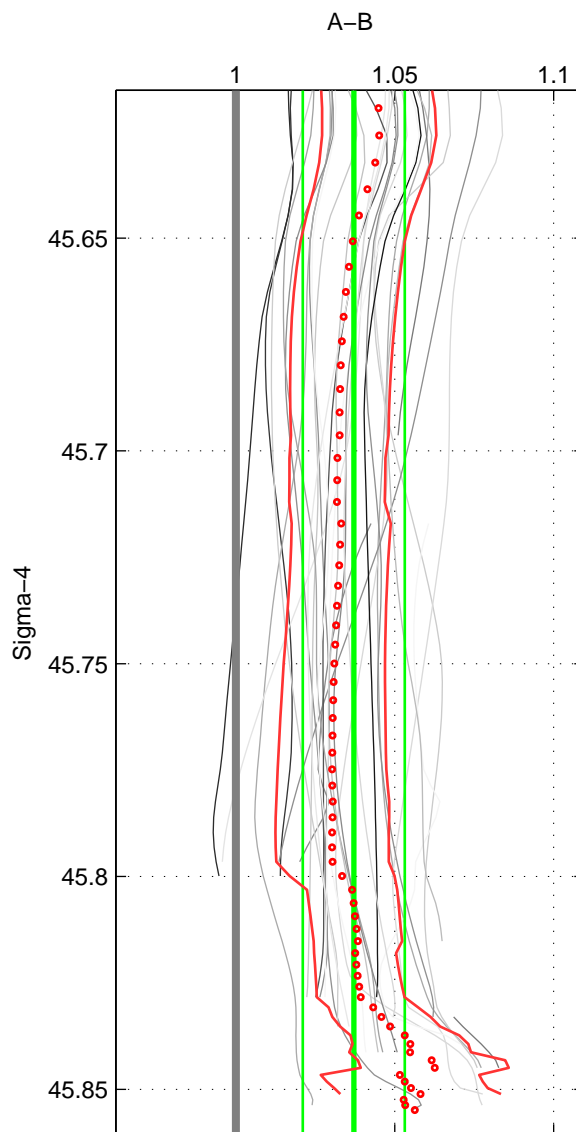

Cruise A (red). Date: Aug 1993 Cruisename: 251-33MW19930704.1

Cruise B (blue). Date: Jul 1989 Cruisename: 309-74D119890716

*** "Favourite" values are means of spaces 1 2 3.

	Offset	O.StDev	Ratio	R.Stdev	Rating
SIGMA:	9.375	3.869	1.037	0.016	5
THETA:	8.933	4.463	1.037	0.019	5
DEPTH:	8.208	4.565	1.035	0.020	5
FAV.:	8.839	4.299	1.036	0.018	5

Profiles of A: 10
 Profiles of B: 12
 Diff profs : 28
 WMoffset (A-B): 9.3751
 WMoffset stdev: 3.8688
 WMratio (A/B): 1.0371
 WMratio stdev: 0.016039

Quality (1-5): 5

Profiles of A: 10
 Profiles of B: 12
 Diff profs : 28
 WMoffset (A-B): 8.933
 WMoffset stdev: 4.4635
 WMratio (A/B): 1.0365
 WMratio stdev: 0.018637

Quality (1-5): 5

Profiles of A: 10
 Profiles of B: 12
 Diff profs : 28
 WMoffset (A-B): 8.2078
 WMoffset stdev: 4.5654
 WMratio (A/B): 1.0345
 WMratio stdev: 0.019633

Quality (1-5): 5