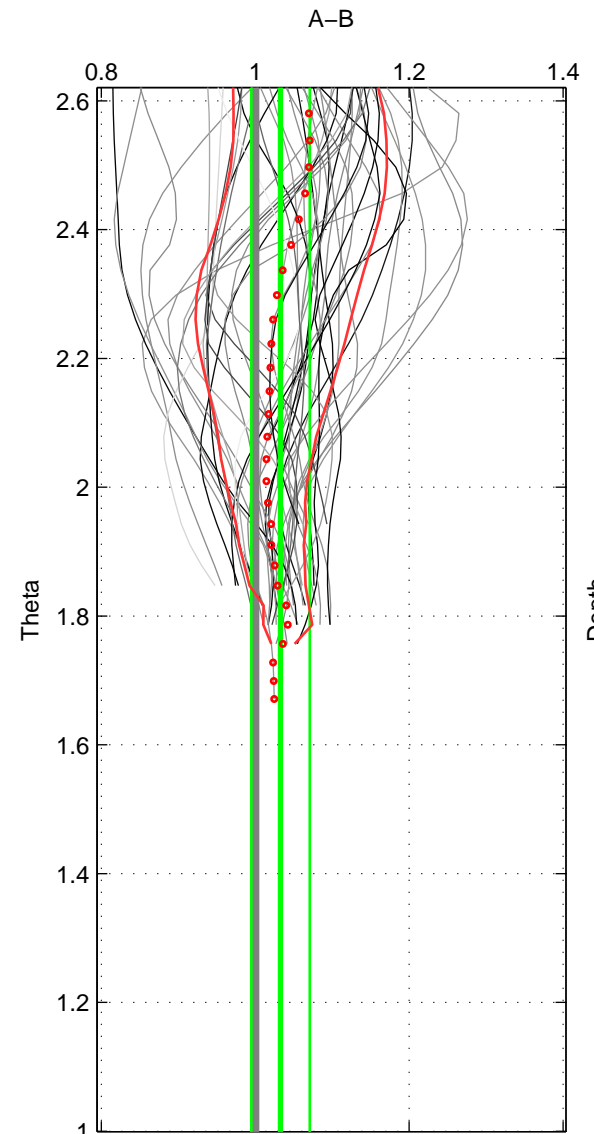

Cruise A (red). Date: Oct 1998 Cruisename: 686-49UP19980916  
 Cruise B (blue). Date: May 2000 Cruisename: 689-49UP20000420

\*\*\* "Favourite" values are those of space 1.

	Offset	O.StDev	Ratio	R.Stdev	Rating
SIGMA:	1.794	2.848	1.031	0.042	5
THETA:	1.907	2.721	1.033	0.038	4
DEPTH:	3.351	0.989	1.070	0.008	3
FAV.:	1.794	2.848	1.031	0.042	5

Profiles of A: 17  
 Profiles of B: 16  
 Diff profs : 45  
 WMoffset (A-B): 1.7943  
 WMoffset stdev: 2.8476  
 WMratio (A/B): 1.0308  
 WMratio stdev: 0.042397

Quality (1-5): 5

Profiles of A: 17  
 Profiles of B: 16  
 Diff profs : 45  
 WMoffset (A-B): 1.9071  
 WMoffset stdev: 2.7209  
 WMratio (A/B): 1.0328  
 WMratio stdev: 0.038056

Quality (1-5): 4

Profiles of A: 17  
 Profiles of B: 16  
 Diff profs : 45  
 WMoffset (A-B): 3.3513  
 WMoffset stdev: 0.9889  
 WMratio (A/B): 1.0705  
 WMratio stdev: 0.0076882

Quality (1-5): 3

Please note that statistics are bad.