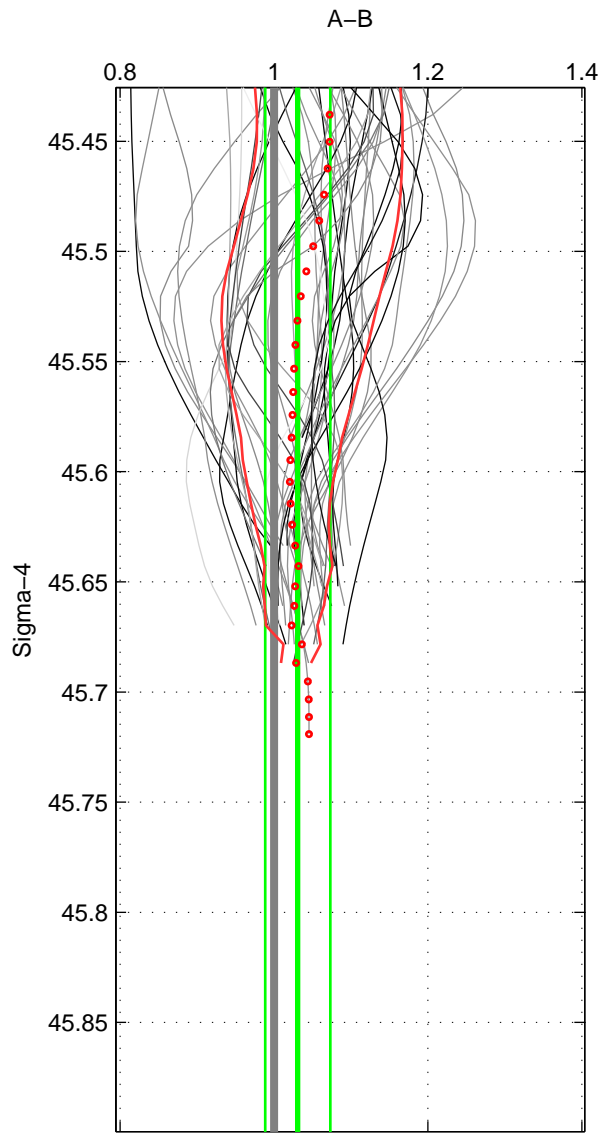

Cruise A (red). Date: Oct 1998 Cruisename: 686-49UP19980916  
 Cruise B (blue). Date: May 2000 Cruisename: 689-49UP20000420

\*\*\* "Favourite" values are those of space 1.

	Offset	O.StDev	Ratio	R.Stdev	Rating
SIGMA:	1.794	2.848	1.031	0.042	5
THETA:	1.907	2.721	1.033	0.038	4
DEPTH:	3.351	0.989	1.070	0.008	3
FAV.:	1.794	2.848	1.031	0.042	5

Profiles of A: 17  
 Profiles of B: 16  
 Diff profs : 45  
 WMoffset (A-B): 1.7943  
 WMoffset stdev: 2.8476  
 WMratio (A/B): 1.0308  
 WMratio stdev: 0.042397

Quality (1-5): 5

Profiles of A: 17  
 Profiles of B: 16  
 Diff profs : 45  
 WMoffset (A-B): 1.9071  
 WMoffset stdev: 2.7209  
 WMratio (A/B): 1.0328  
 WMratio stdev: 0.038056

Quality (1-5): 4

Profiles of A: 17  
 Profiles of B: 16  
 Diff profs : 45  
 WMoffset (A-B): 3.3513  
 WMoffset stdev: 0.9889  
 WMratio (A/B): 1.0705  
 WMratio stdev: 0.0076882

Quality (1-5): 3

Please note that statistics are bad.