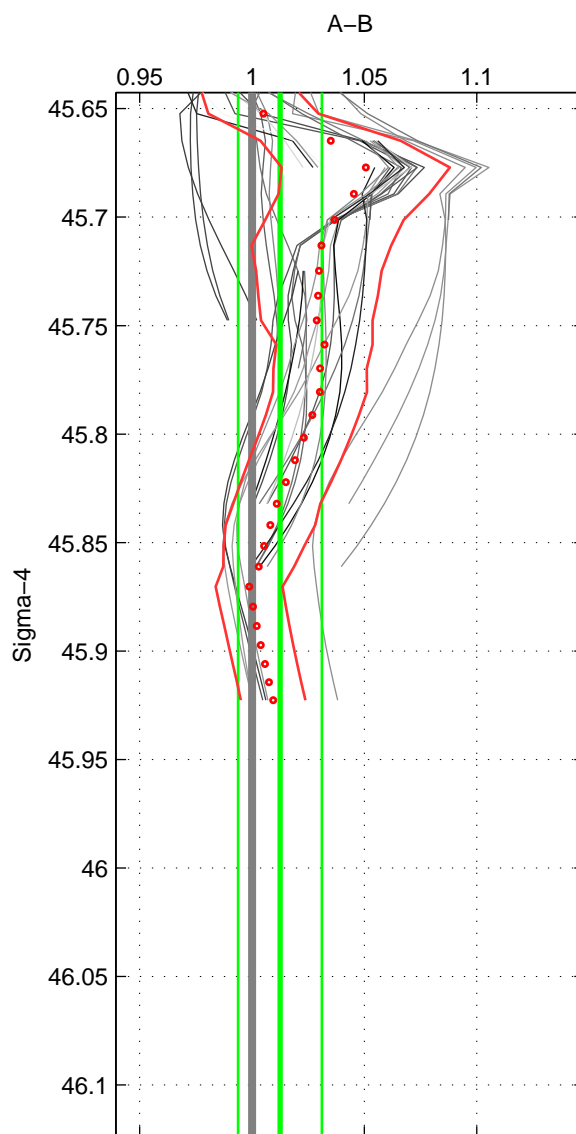

Cruise A (red). Date: Aug 1997 Cruisename: 63-34AR19970805

Cruise B (blue). Date: Jul 1992 Cruisename: 85-58JH19920712

\*\*\* "Favourite" values are means of spaces 1 2 3.

	Offset	O.StDev	Ratio	R.Stdev	Rating
SIGMA:	3.661	5.407	1.012	0.019	3
THETA:	3.282	5.301	1.011	0.018	3
DEPTH:	15.900	6.732	1.057	0.024	3
FAV. :	7.614	5.814	1.027	0.020	3

Profiles of A: 10  
 Profiles of B: 6  
 Diff profs : 33  
 WMoffset (A-B): 3.6607  
 WMoffset stdev: 5.4074  
 WMratio (A/B): 1.0125  
 WMratio stdev: 0.018635

Quality (1-5): 3

Profiles of A: 10  
 Profiles of B: 6  
 Diff profs : 30  
 WMoffset (A-B): 3.282  
 WMoffset stdev: 5.3009  
 WMratio (A/B): 1.0109  
 WMratio stdev: 0.01824

Quality (1-5): 3

Profiles of A: 10  
 Profiles of B: 6  
 Diff profs : 31  
 WMoffset (A-B): 15.9  
 WMoffset stdev: 6.7325  
 WMratio (A/B): 1.0573  
 WMratio stdev: 0.024308

Quality (1-5): 3