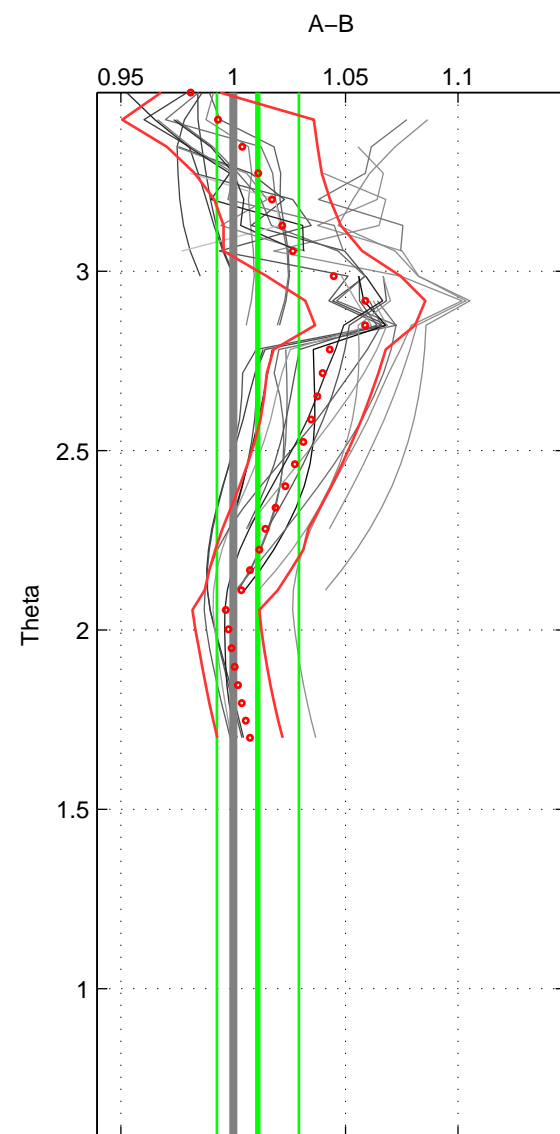

Cruise A (red). Date: Aug 1997 Cruisename: 63-34AR19970805

Cruise B (blue). Date: Jul 1992 Cruisename: 85-58JH19920712

\*\*\* "Favourite" values are means of spaces 1 2 3.

	Offset	O.StDev	Ratio	R.Stdev	Rating
SIGMA:	3.661	5.407	1.012	0.019	3
THETA:	3.282	5.301	1.011	0.018	3
DEPTH:	15.900	6.732	1.057	0.024	3
FAV. :	7.614	5.814	1.027	0.020	3

Profiles of A: 10  
 Profiles of B: 6  
 Diff profs : 33  
 WMoffset (A-B): 3.6607  
 WMoffset stdev: 5.4074  
 WMratio (A/B): 1.0125  
 WMratio stdev: 0.018635

Quality (1-5): 3

Profiles of A: 10  
 Profiles of B: 6  
 Diff profs : 30  
 WMoffset (A-B): 3.282  
 WMoffset stdev: 5.3009  
 WMratio (A/B): 1.0109  
 WMratio stdev: 0.01824

Quality (1-5): 3

Profiles of A: 10  
 Profiles of B: 6  
 Diff profs : 31  
 WMoffset (A-B): 15.9  
 WMoffset stdev: 6.7325  
 WMratio (A/B): 1.0573  
 WMratio stdev: 0.024308

Quality (1-5): 3