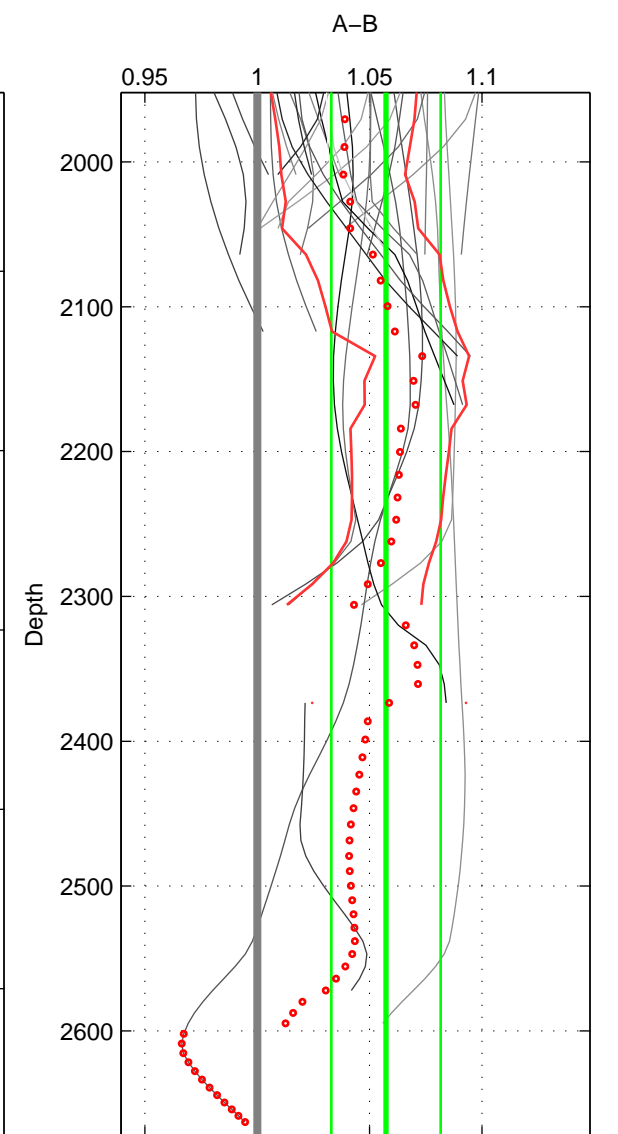

Cruise A (red). Date: Aug 1997 Cruisename: 63-34AR19970805

Cruise B (blue). Date: Jul 1992 Cruisename: 85-58JH19920712

\*\*\* "Favourite" values are means of spaces 1 2 3.

	Offset	O.StDev	Ratio	R.Stdev	Rating
SIGMA:	3.661	5.407	1.012	0.019	3
THETA:	3.282	5.301	1.011	0.018	3
DEPTH:	15.900	6.732	1.057	0.024	3
FAV. :	7.614	5.814	1.027	0.020	3

Profiles of A: 10  
 Profiles of B: 6  
 Diff profs : 33  
 WMoffset (A-B): 3.6607  
 WMoffset stdev: 5.4074  
 WMratio (A/B): 1.0125  
 WMratio stdev: 0.018635

Quality (1-5): 3

Profiles of A: 10  
 Profiles of B: 6  
 Diff profs : 30  
 WMoffset (A-B): 3.282  
 WMoffset stdev: 5.3009  
 WMratio (A/B): 1.0109  
 WMratio stdev: 0.01824

Quality (1-5): 3

Profiles of A: 10  
 Profiles of B: 6  
 Diff profs : 31  
 WMoffset (A-B): 15.9  
 WMoffset stdev: 6.7325  
 WMratio (A/B): 1.0573  
 WMratio stdev: 0.024308

Quality (1-5): 3