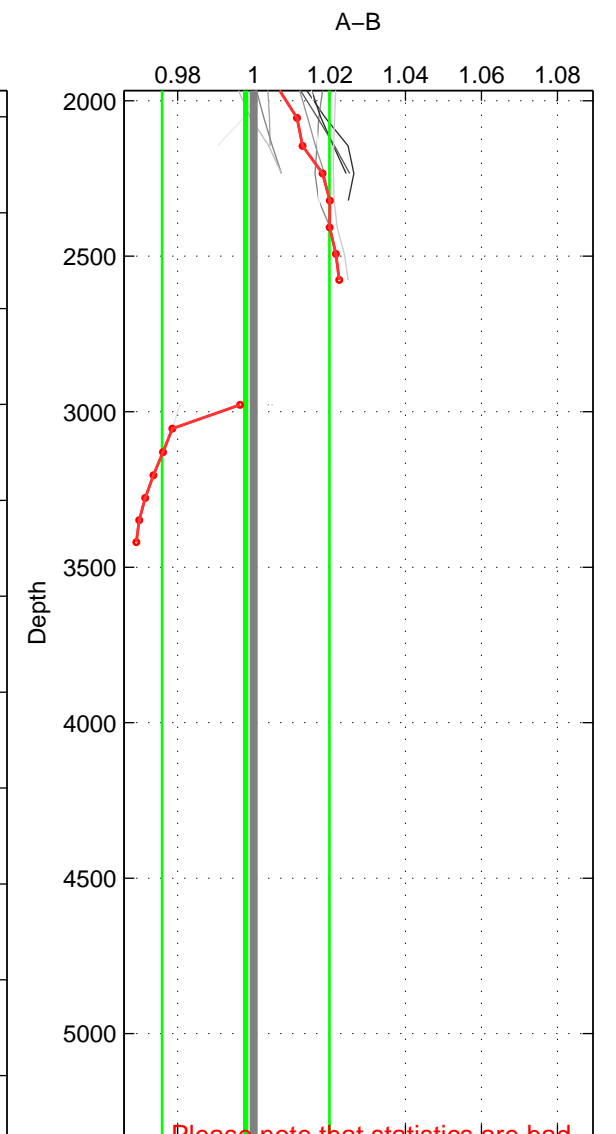

Cruise A (red). Date: Jul 1984 Cruisename: 1-06AQ19840719

Cruise B (blue). Date: Sep 1980 Cruisename: 111-77YM19800811

*** "Favourite" values are means of spaces 1 2.

	Offset	O.StDev	Ratio	R.Stdev	Rating
SIGMA:	2.374	1.653	1.008	0.005	5
THETA:	4.363	0.560	1.014	0.002	5
DEPTH:	-0.754	6.873	0.998	0.022	3
FAV.:	3.369	1.107	1.011	0.004	5

Profiles of A: 16
 Profiles of B: 6
 Diff profs : 23
 WMoffset (A-B): 2.3739
 WMoffset stdev: 1.6532
 WMratio (A/B): 1.0078
 WMratio stdev: 0.0053976

Quality (1-5): 5

Profiles of A: 16
 Profiles of B: 6
 Diff profs : 23
 WMoffset (A-B): 4.3632
 WMoffset stdev: 0.55994
 WMratio (A/B): 1.0143
 WMratio stdev: 0.0018263

Quality (1-5): 5

Profiles of A: 16
 Profiles of B: 6
 Diff profs : 23
 WMoffset (A-B): -0.7539
 WMoffset stdev: 6.8728
 WMratio (A/B): 0.9979
 WMratio stdev: 0.022045

Quality (1-5): 3

Please note that statistics are bad.