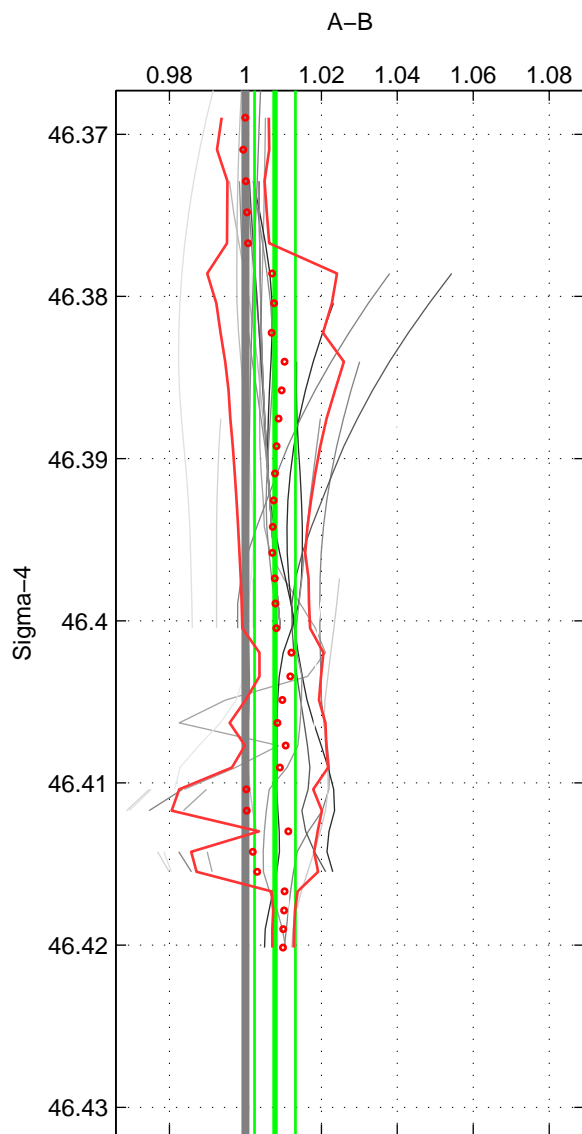

Cruise A (red). Date: Jul 1984 Cruisename: 1-06AQ19840719

Cruise B (blue). Date: Sep 1980 Cruisename: 111-77YM19800811

*** "Favourite" values are means of spaces 1 2.

	Offset	O.StDev	Ratio	R.Stdev	Rating
SIGMA:	2.374	1.653	1.008	0.005	5
THETA:	4.363	0.560	1.014	0.002	5
DEPTH:	-0.754	6.873	0.998	0.022	3
FAV.:	3.369	1.107	1.011	0.004	5

Profiles of A: 16
 Profiles of B: 6
 Diff profs : 23
 WMoffset (A-B): 2.3739
 WMoffset stdev: 1.6532
 WMratio (A/B): 1.0078
 WMratio stdev: 0.0053976

Quality (1-5): 5

Profiles of A: 16
 Profiles of B: 6
 Diff profs : 23
 WMoffset (A-B): 4.3632
 WMoffset stdev: 0.55994
 WMratio (A/B): 1.0143
 WMratio stdev: 0.0018263

Quality (1-5): 5

Profiles of A: 16
 Profiles of B: 6
 Diff profs : 23
 WMoffset (A-B): -0.7539
 WMoffset stdev: 6.8728
 WMratio (A/B): 0.9979
 WMratio stdev: 0.022045

Quality (1-5): 3

Please note that statistics are bad.