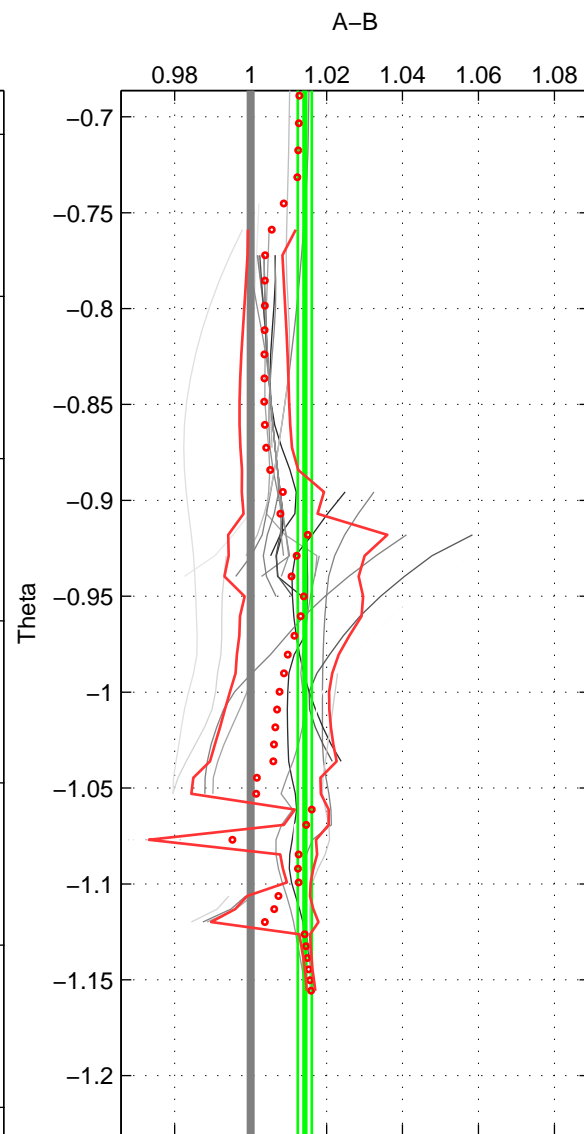

Cruise A (red). Date: Jul 1984 Cruisename: 1-06AQ19840719

Cruise B (blue). Date: Sep 1980 Cruisename: 111-77YM19800811

*** "Favourite" values are means of spaces 1 2.

	Offset	O.StDev	Ratio	R.Stdev	Rating
SIGMA:	2.374	1.653	1.008	0.005	5
THETA:	4.363	0.560	1.014	0.002	5
DEPTH:	-0.754	6.873	0.998	0.022	3
FAV.:	3.369	1.107	1.011	0.004	5

Profiles of A: 16
 Profiles of B: 6
 Diff profs : 23
 WMoffset (A-B): 2.3739
 WMoffset stdev: 1.6532
 WMratio (A/B): 1.0078
 WMratio stdev: 0.0053976

Quality (1-5): 5

Profiles of A: 16
 Profiles of B: 6
 Diff profs : 23
 WMoffset (A-B): 4.3632
 WMoffset stdev: 0.55994
 WMratio (A/B): 1.0143
 WMratio stdev: 0.0018263

Quality (1-5): 5

Profiles of A: 16
 Profiles of B: 6
 Diff profs : 23
 WMoffset (A-B): -0.7539
 WMoffset stdev: 6.8728
 WMratio (A/B): 0.9979
 WMratio stdev: 0.022045

Quality (1-5): 3

Please note that statistics are bad.