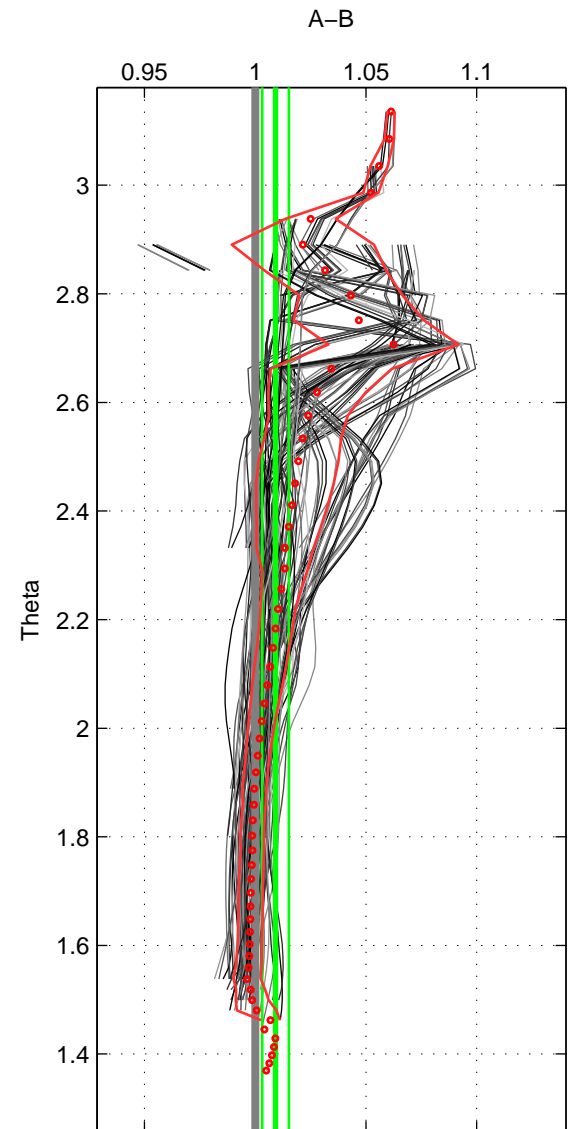

Cruise A (red). Date: Jun 1993 Cruisename: 181-18HU19930617

Cruise B (blue). Date: May 2008 Cruisename: 199-18HU20080520

*** "Favourite" values are means of spaces 2 3.

	Offset	O.StDev	Ratio	R.Stdev	Rating
SIGMA:	2.716	1.950	1.009	0.007	4
THETA:	2.807	1.717	1.009	0.006	5
DEPTH:	-1.171	2.485	0.996	0.008	5
FAV.:	0.818	2.101	1.003	0.007	5

Profiles of A: 17
 Profiles of B: 17
 Diff profs : 100
 WMoffset (A-B): 2.7159
 WMoffset stdev: 1.9498
 WMratio (A/B): 1.0093
 WMratio stdev: 0.006774

Quality (1-5): 4

Profiles of A: 17
 Profiles of B: 17
 Diff profs : 100
 WMoffset (A-B): 2.8068
 WMoffset stdev: 1.7171
 WMratio (A/B): 1.0092
 WMratio stdev: 0.0060173

Quality (1-5): 5

Profiles of A: 17
 Profiles of B: 17
 Diff profs : 100
 WMoffset (A-B): -1.1705
 WMoffset stdev: 2.4852
 WMratio (A/B): 0.99578
 WMratio stdev: 0.0084346

Quality (1-5): 5