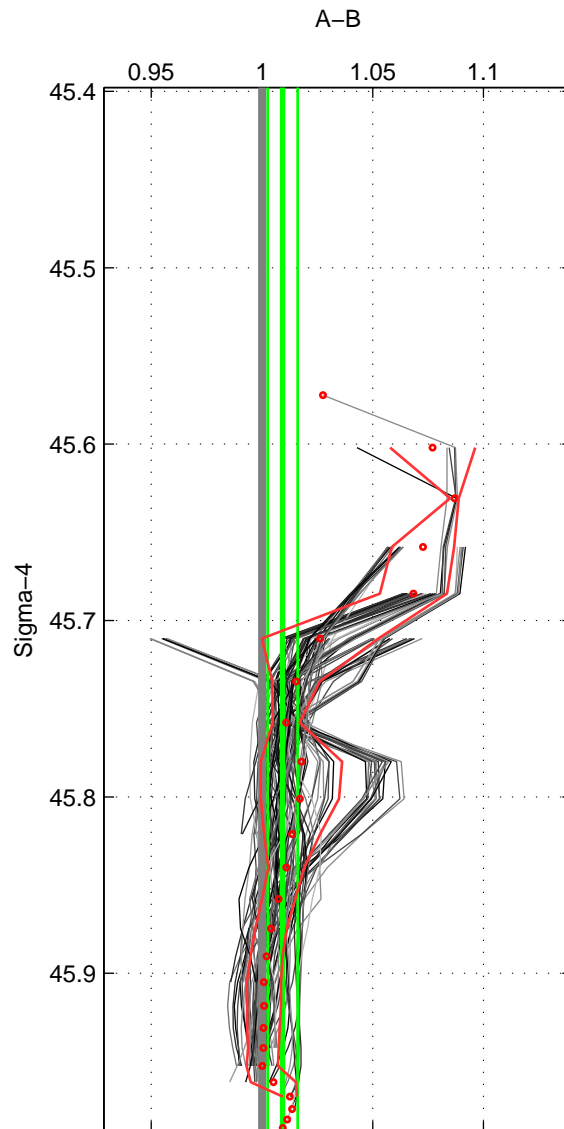

Cruise A (red). Date: Jun 1993 Cruisename: 181-18HU19930617

Cruise B (blue). Date: May 2008 Cruisename: 199-18HU20080520

*** "Favourite" values are means of spaces 2 3.

	Offset	O.StDev	Ratio	R.Stdev	Rating
SIGMA:	2.716	1.950	1.009	0.007	4
THETA:	2.807	1.717	1.009	0.006	5
DEPTH:	-1.171	2.485	0.996	0.008	5
FAV.:	0.818	2.101	1.003	0.007	5

Profiles of A: 17
 Profiles of B: 17
 Diff profs : 100
 WMoffset (A-B): 2.7159
 WMoffset stdev: 1.9498
 WMratio (A/B): 1.0093
 WMratio stdev: 0.006774

Quality (1-5): 4

Profiles of A: 17
 Profiles of B: 17
 Diff profs : 100
 WMoffset (A-B): 2.8068
 WMoffset stdev: 1.7171
 WMratio (A/B): 1.0092
 WMratio stdev: 0.0060173

Quality (1-5): 5

Profiles of A: 17
 Profiles of B: 17
 Diff profs : 100
 WMoffset (A-B): -1.1705
 WMoffset stdev: 2.4852
 WMratio (A/B): 0.99578
 WMratio stdev: 0.0084346

Quality (1-5): 5