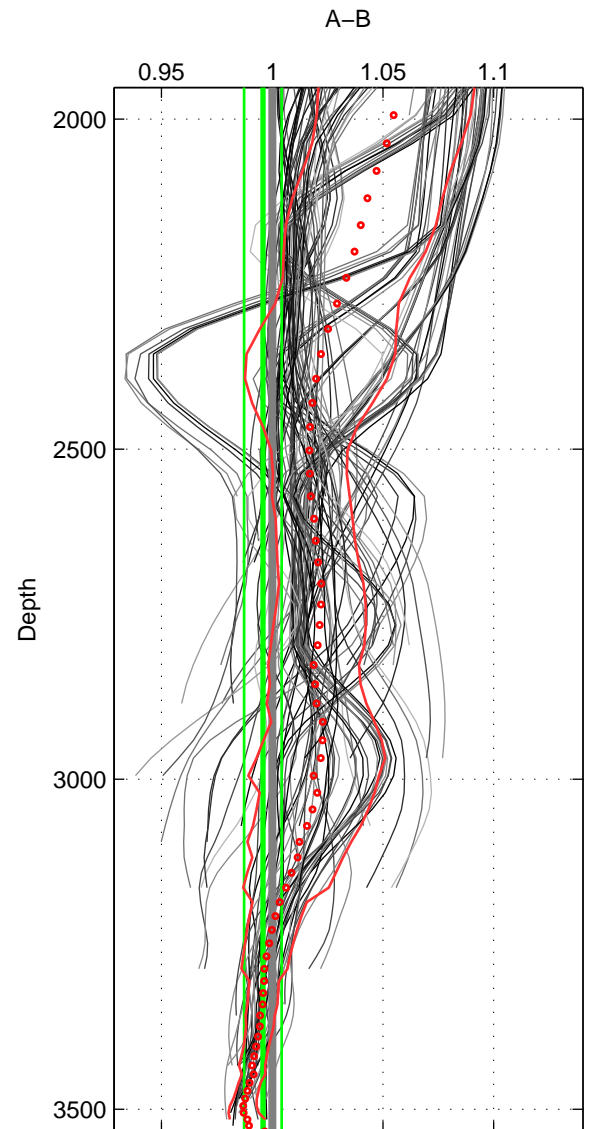

Cruise A (red). Date: Jun 1993 Cruisename: 181-18HU19930617

Cruise B (blue). Date: May 2008 Cruisename: 199-18HU20080520

*** "Favourite" values are means of spaces 2 3.

	Offset	O.StDev	Ratio	R.Stdev	Rating
SIGMA:	2.716	1.950	1.009	0.007	4
THETA:	2.807	1.717	1.009	0.006	5
DEPTH:	-1.171	2.485	0.996	0.008	5
FAV.:	0.818	2.101	1.003	0.007	5

Profiles of A: 17
 Profiles of B: 17
 Diff profs : 100
 WMoffset (A-B): 2.7159
 WMoffset stdev: 1.9498
 WMratio (A/B): 1.0093
 WMratio stdev: 0.006774

Quality (1-5): 4

Profiles of A: 17
 Profiles of B: 17
 Diff profs : 100
 WMoffset (A-B): 2.8068
 WMoffset stdev: 1.7171
 WMratio (A/B): 1.0092
 WMratio stdev: 0.0060173

Quality (1-5): 5

Profiles of A: 17
 Profiles of B: 17
 Diff profs : 100
 WMoffset (A-B): -1.1705
 WMoffset stdev: 2.4852
 WMratio (A/B): 0.99578
 WMratio stdev: 0.0084346

Quality (1-5): 5