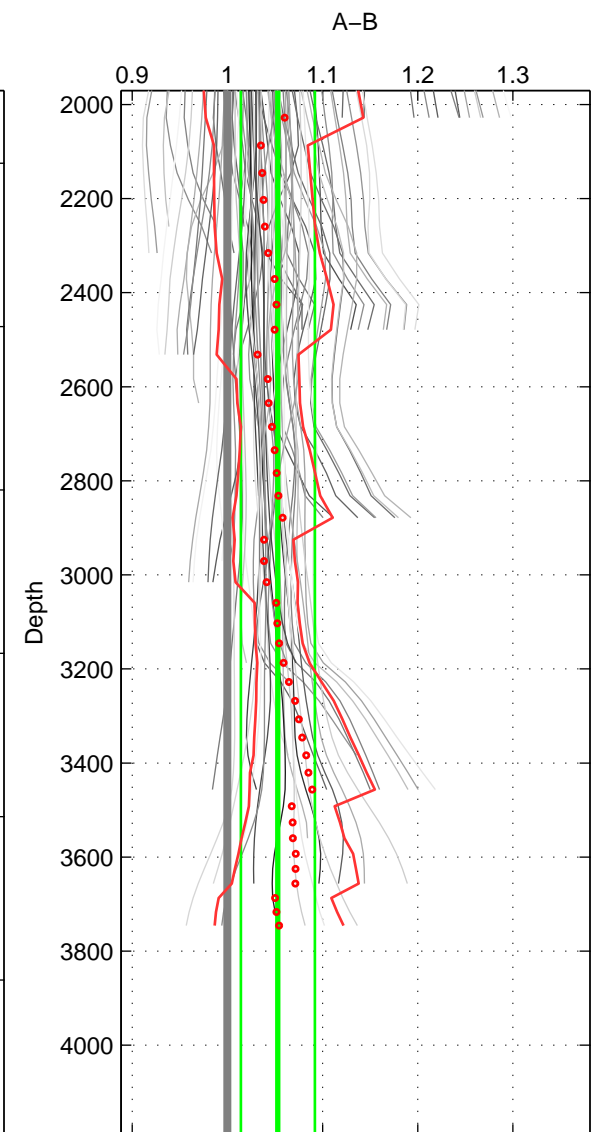

Cruise A (red). Date: Sep 1996 Cruisename: 332-09AR19960822

Cruise B (blue). Date: Jan 2008 Cruisename: 338-09AR20071216

\*\*\* "Favourite" values are means of spaces 1 2 3.

	Offset	O.StDev	Ratio	R.Stdev	Rating
SIGMA:	6.894	1.263	1.034	0.006	5
THETA:	7.725	1.127	1.036	0.005	5
DEPTH:	11.994	8.748	1.053	0.039	5
FAV.:	8.871	3.713	1.041	0.017	5

Profiles of A: 19  
 Profiles of B: 18  
 Diff profs : 93  
 WMoffset (A-B): 6.8938  
 WMoffset stdev: 1.2628  
 WMratio (A/B): 1.0337  
 WMratio stdev: 0.006381

Quality (1-5): 5

Profiles of A: 19  
 Profiles of B: 18  
 Diff profs : 93  
 WMoffset (A-B): 7.725  
 WMoffset stdev: 1.1271  
 WMratio (A/B): 1.0356  
 WMratio stdev: 0.0052556

Quality (1-5): 5

Profiles of A: 19  
 Profiles of B: 18  
 Diff profs : 93  
 WMoffset (A-B): 11.9936  
 WMoffset stdev: 8.7479  
 WMratio (A/B): 1.053  
 WMratio stdev: 0.038828

Quality (1-5): 5