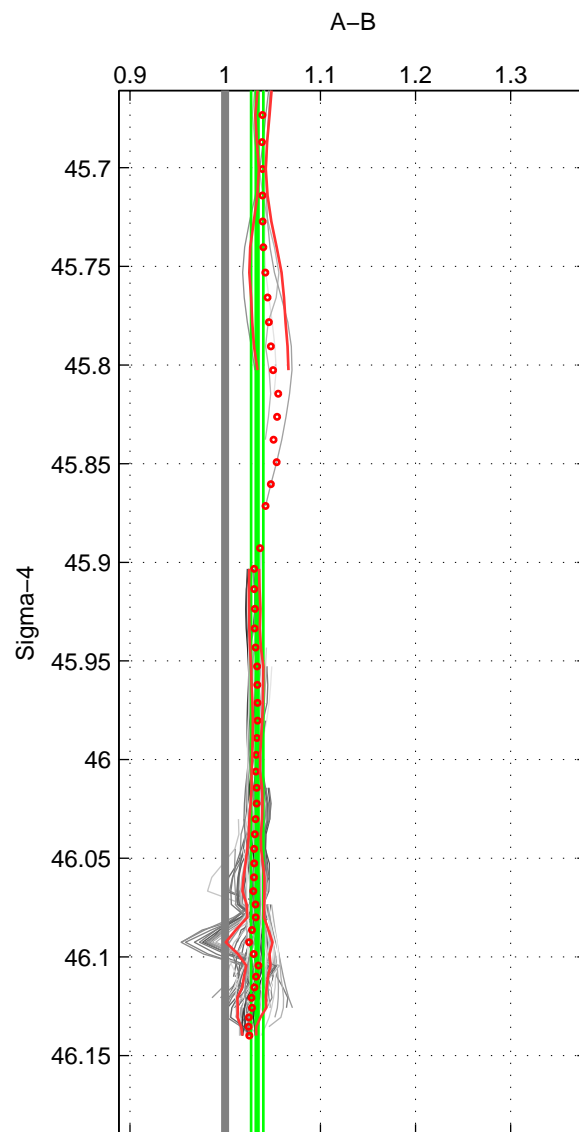

Cruise A (red). Date: Sep 1996 Cruisename: 332-09AR19960822

Cruise B (blue). Date: Jan 2008 Cruisename: 338-09AR20071216

\*\*\* "Favourite" values are means of spaces 1 2 3.

	Offset	O.StDev	Ratio	R.Stdev	Rating
SIGMA:	6.894	1.263	1.034	0.006	5
THETA:	7.725	1.127	1.036	0.005	5
DEPTH:	11.994	8.748	1.053	0.039	5
FAV.:	8.871	3.713	1.041	0.017	5

Profiles of A: 19  
 Profiles of B: 18  
 Diff profs : 93  
 WMoffset (A-B): 6.8938  
 WMoffset stdev: 1.2628  
 WMratio (A/B): 1.0337  
 WMratio stdev: 0.006381

Quality (1-5): 5

Profiles of A: 19  
 Profiles of B: 18  
 Diff profs : 93  
 WMoffset (A-B): 7.725  
 WMoffset stdev: 1.1271  
 WMratio (A/B): 1.0356  
 WMratio stdev: 0.0052556

Quality (1-5): 5

Profiles of A: 19  
 Profiles of B: 18  
 Diff profs : 93  
 WMoffset (A-B): 11.9936  
 WMoffset stdev: 8.7479  
 WMratio (A/B): 1.053  
 WMratio stdev: 0.038828

Quality (1-5): 5