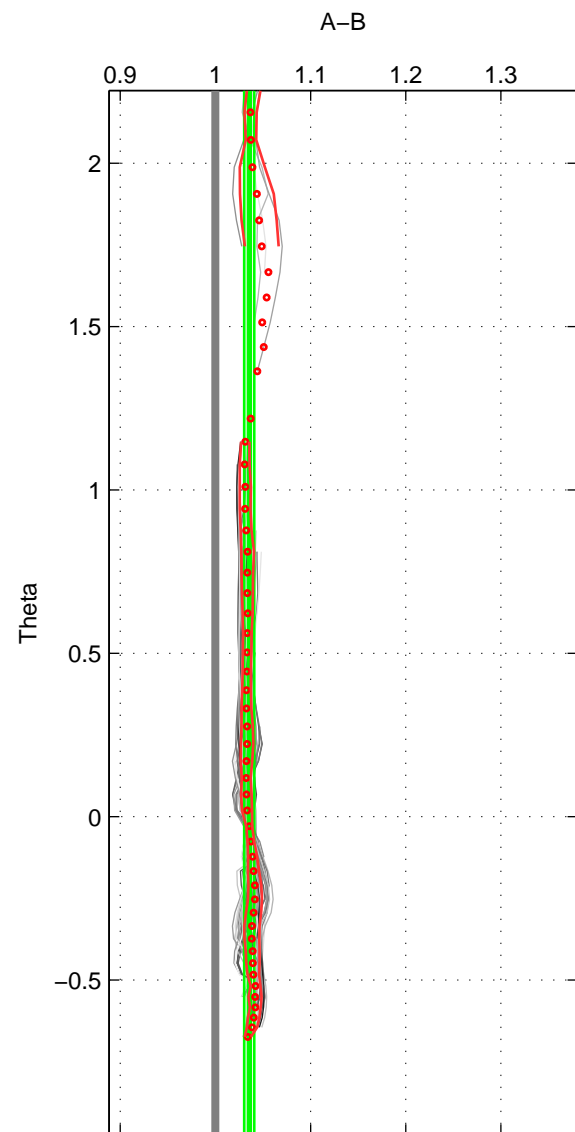

Cruise A (red). Date: Sep 1996 Cruisename: 332-09AR19960822

Cruise B (blue). Date: Jan 2008 Cruisename: 338-09AR20071216

\*\*\* "Favourite" values are means of spaces 1 2 3.

	Offset	O.StDev	Ratio	R.Stdev	Rating
SIGMA:	6.894	1.263	1.034	0.006	5
THETA:	7.725	1.127	1.036	0.005	5
DEPTH:	11.994	8.748	1.053	0.039	5
FAV.:	8.871	3.713	1.041	0.017	5

Profiles of A: 19  
 Profiles of B: 18  
 Diff profs : 93  
 WMoffset (A-B): 6.8938  
 WMoffset stdev: 1.2628  
 WMratio (A/B): 1.0337  
 WMratio stdev: 0.006381

Quality (1-5): 5

Profiles of A: 19  
 Profiles of B: 18  
 Diff profs : 93  
 WMoffset (A-B): 7.725  
 WMoffset stdev: 1.1271  
 WMratio (A/B): 1.0356  
 WMratio stdev: 0.0052556

Quality (1-5): 5

Profiles of A: 19  
 Profiles of B: 18  
 Diff profs : 93  
 WMoffset (A-B): 11.9936  
 WMoffset stdev: 8.7479  
 WMratio (A/B): 1.053  
 WMratio stdev: 0.038828

Quality (1-5): 5