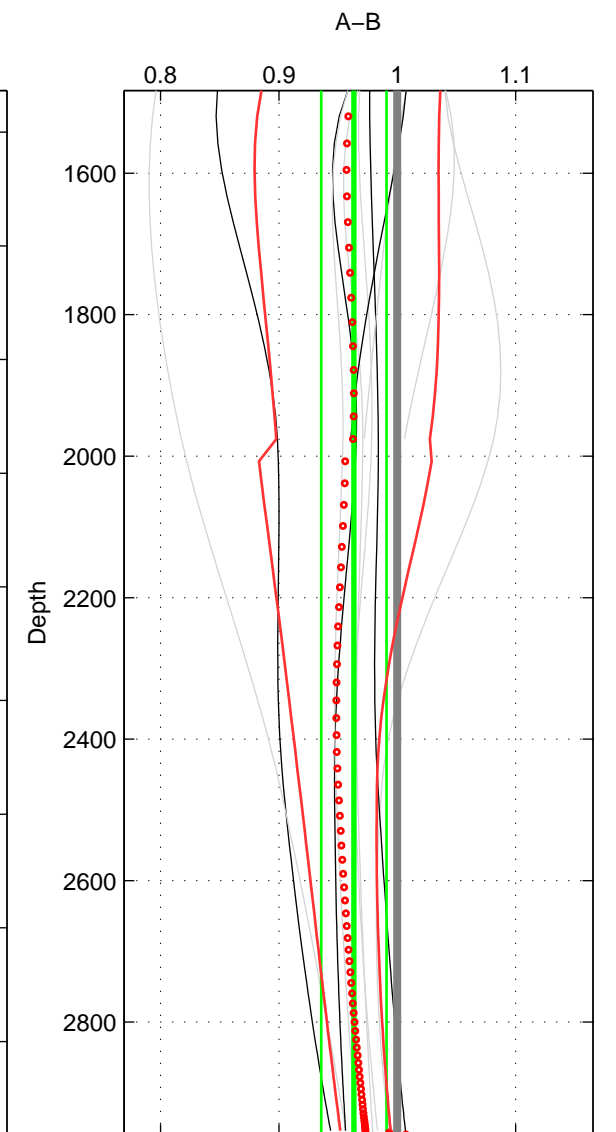

Cruise A (red). Date: Jun 1999 Cruisename: 568-49HO19990601

Cruise B (blue). Date: Jul 2001 Cruisename: 575-49HO20010710

*** "Favourite" values are means of spaces 1 2 3.

	Offset	O.StDev	Ratio	R.Stdev	Rating
SIGMA:	0.085	1.394	1.000	0.018	4
THETA:	-0.454	1.094	0.993	0.013	4
DEPTH:	-4.251	3.450	0.963	0.028	4
FAV. :	-1.540	1.980	0.986	0.020	4

Profiles of A: 4
 Profiles of B: 5
 Diff profs : 11
 WMoffset (A-B): 0.084728
 WMoffset stdev: 1.3945
 WMratio (A/B): 1.0005
 WMratio stdev: 0.018279

Quality (1-5): 4

Profiles of A: 4
 Profiles of B: 5
 Diff profs : 11
 WMoffset (A-B): -0.45351
 WMoffset stdev: 1.0943
 WMratio (A/B): 0.99331
 WMratio stdev: 0.013237

Quality (1-5): 4

Profiles of A: 4
 Profiles of B: 5
 Diff profs : 11
 WMoffset (A-B): -4.251
 WMoffset stdev: 3.4497
 WMratio (A/B): 0.96331
 WMratio stdev: 0.027564

Quality (1-5): 4