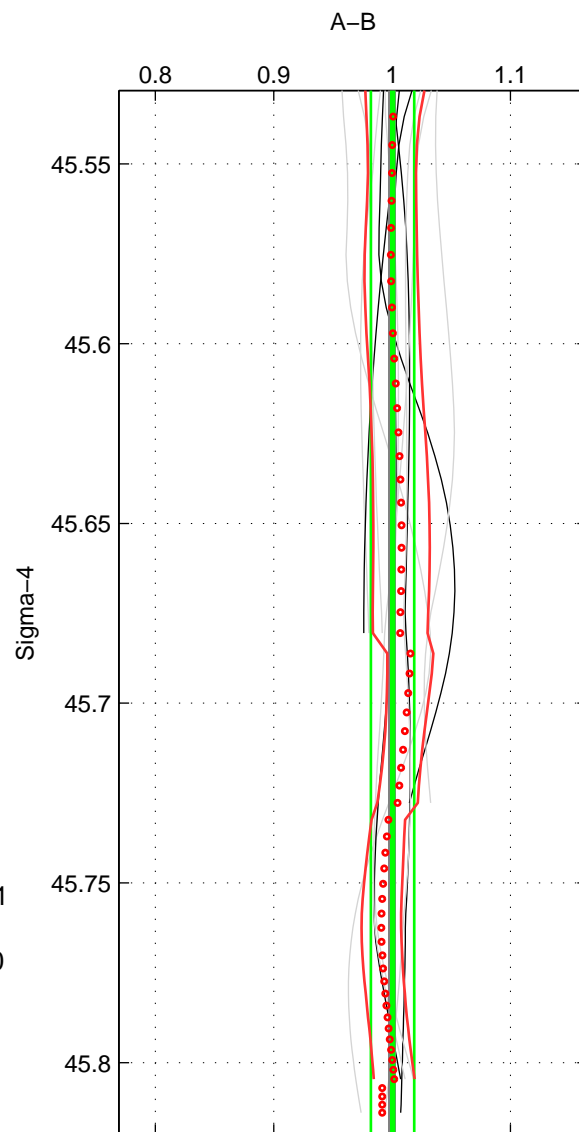

Cruise A (red). Date: Jun 1999 Cruisename: 568-49HO19990601

Cruise B (blue). Date: Jul 2001 Cruisename: 575-49HO20010710

*** "Favourite" values are means of spaces 1 2 3.

	Offset	O.StDev	Ratio	R.Stdev	Rating
SIGMA:	0.085	1.394	1.000	0.018	4
THETA:	-0.454	1.094	0.993	0.013	4
DEPTH:	-4.251	3.450	0.963	0.028	4
FAV. :	-1.540	1.980	0.986	0.020	4

Profiles of A: 4
 Profiles of B: 5
 Diff profs : 11
 WMoffset (A-B): 0.084728
 WMoffset stdev: 1.3945
 WMratio (A/B): 1.0005
 WMratio stdev: 0.018279

Quality (1-5): 4

Profiles of A: 4
 Profiles of B: 5
 Diff profs : 11
 WMoffset (A-B): -0.45351
 WMoffset stdev: 1.0943
 WMratio (A/B): 0.99331
 WMratio stdev: 0.013237

Quality (1-5): 4

Profiles of A: 4
 Profiles of B: 5
 Diff profs : 11
 WMoffset (A-B): -4.251
 WMoffset stdev: 3.4497
 WMratio (A/B): 0.96331
 WMratio stdev: 0.027564

Quality (1-5): 4