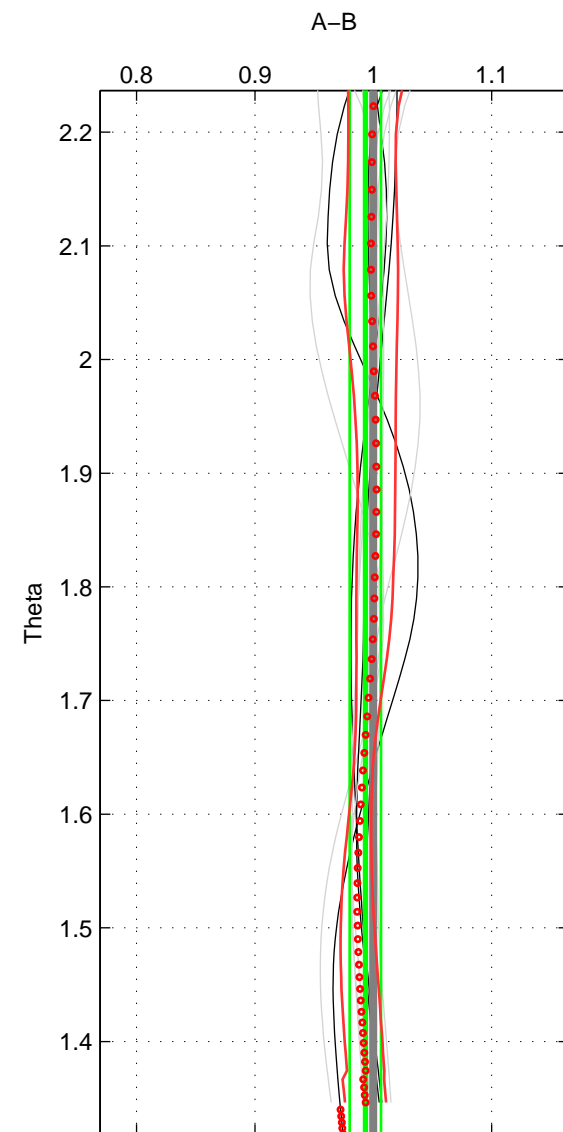

Cruise A (red). Date: Jun 1999 Cruisename: 568-49HO19990601

Cruise B (blue). Date: Jul 2001 Cruisename: 575-49HO20010710

*** "Favourite" values are means of spaces 1 2 3.

	Offset	O.StDev	Ratio	R.Stdev	Rating
SIGMA:	0.085	1.394	1.000	0.018	4
THETA:	-0.454	1.094	0.993	0.013	4
DEPTH:	-4.251	3.450	0.963	0.028	4
FAV. :	-1.540	1.980	0.986	0.020	4

Profiles of A: 4
 Profiles of B: 5
 Diff profs : 11
 WMoffset (A-B): 0.084728
 WMoffset stdev: 1.3945
 WMratio (A/B): 1.0005
 WMratio stdev: 0.018279

Quality (1-5): 4

Profiles of A: 4
 Profiles of B: 5
 Diff profs : 11
 WMoffset (A-B): -0.45351
 WMoffset stdev: 1.0943
 WMratio (A/B): 0.99331
 WMratio stdev: 0.013237

Quality (1-5): 4

Profiles of A: 4
 Profiles of B: 5
 Diff profs : 11
 WMoffset (A-B): -4.251
 WMoffset stdev: 3.4497
 WMratio (A/B): 0.96331
 WMratio stdev: 0.027564

Quality (1-5): 4