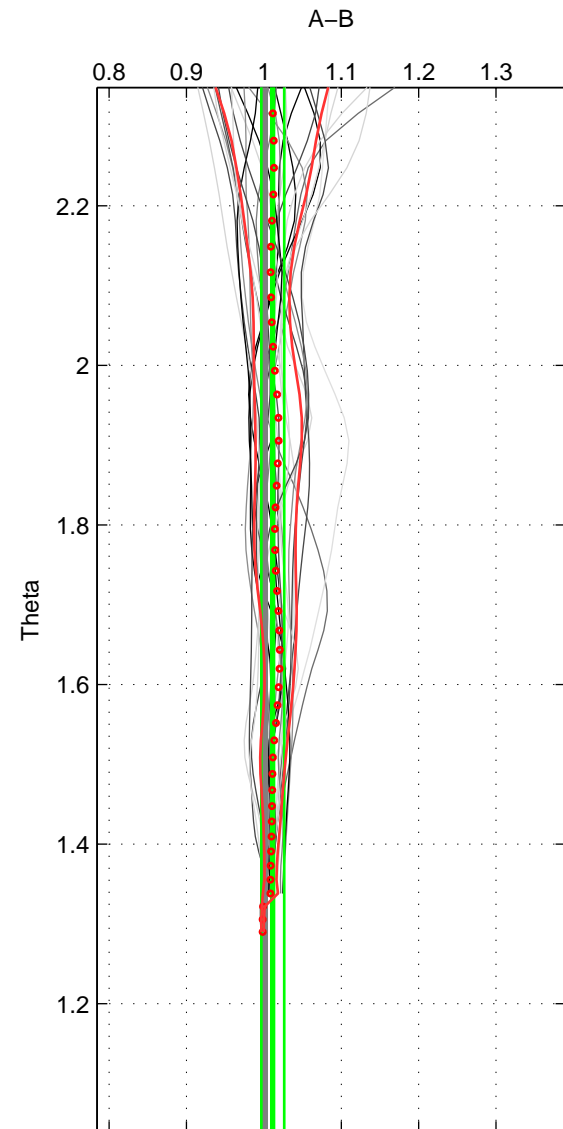

Cruise A (red). Date: Jul 2001 Cruisename: 575-49HO20010710
 Cruise B (blue). Date: Jun 2006 Cruisename: 608-49NZ20060526

*** "Favourite" values are means of spaces 1 2.

	Offset	O.StDev	Ratio	R.Stdev	Rating
SIGMA:	1.109	1.179	1.014	0.012	4
THETA:	1.013	1.491	1.011	0.015	4
DEPTH:	2.008	5.177	1.022	0.049	3
FAV.:	1.061	1.335	1.013	0.013	4

Profiles of A: 6
 Profiles of B: 14
 Diff profs : 26
 WMoffset (A-B): 1.1089
 WMoffset stdev: 1.1786
 WMratio (A/B): 1.0137
 WMratio stdev: 0.011937

Quality (1-5): 4

Profiles of A: 6
 Profiles of B: 14
 Diff profs : 26
 WMoffset (A-B): 1.0128
 WMoffset stdev: 1.491
 WMratio (A/B): 1.0115
 WMratio stdev: 0.014778

Quality (1-5): 4

Profiles of A: 6
 Profiles of B: 14
 Diff profs : 26
 WMoffset (A-B): 2.0078
 WMoffset stdev: 5.1774
 WMratio (A/B): 1.0217
 WMratio stdev: 0.048994

Quality (1-5): 3