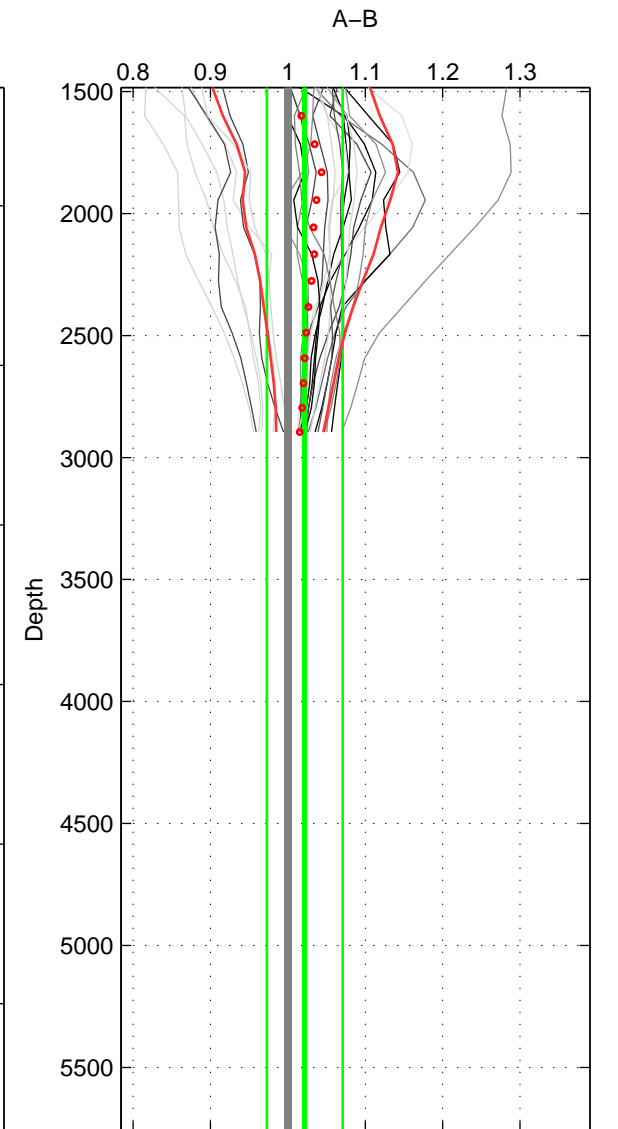

Cruise A (red). Date: Jul 2001 Cruisename: 575-49HO20010710
 Cruise B (blue). Date: Jun 2006 Cruisename: 608-49NZ20060526

*** "Favourite" values are means of spaces 1 2.

	Offset	O.StDev	Ratio	R.Stdev	Rating
SIGMA:	1.109	1.179	1.014	0.012	4
THETA:	1.013	1.491	1.011	0.015	4
DEPTH:	2.008	5.177	1.022	0.049	3
FAV.:	1.061	1.335	1.013	0.013	4

Profiles of A: 6
 Profiles of B: 14
 Diff profs : 26
 WMoffset (A-B): 1.1089
 WMoffset stdev: 1.1786
 WMratio (A/B): 1.0137
 WMratio stdev: 0.011937

Quality (1-5): 4

Profiles of A: 6
 Profiles of B: 14
 Diff profs : 26
 WMoffset (A-B): 1.0128
 WMoffset stdev: 1.491
 WMratio (A/B): 1.0115
 WMratio stdev: 0.014778

Quality (1-5): 4

Profiles of A: 6
 Profiles of B: 14
 Diff profs : 26
 WMoffset (A-B): 2.0078
 WMoffset stdev: 5.1774
 WMratio (A/B): 1.0217
 WMratio stdev: 0.048994

Quality (1-5): 3