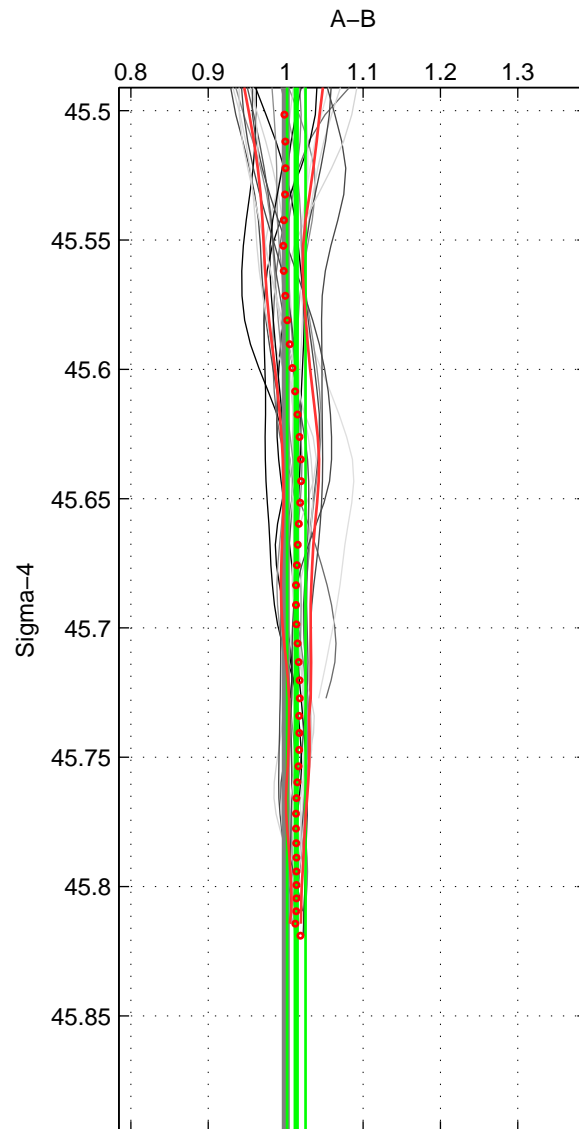

Cruise A (red). Date: Jul 2001 Cruisename: 575-49HO20010710
 Cruise B (blue). Date: Jun 2006 Cruisename: 608-49NZ20060526

*** "Favourite" values are means of spaces 1 2.

	Offset	O.StDev	Ratio	R.Stdev	Rating
SIGMA:	1.109	1.179	1.014	0.012	4
THETA:	1.013	1.491	1.011	0.015	4
DEPTH:	2.008	5.177	1.022	0.049	3
FAV.:	1.061	1.335	1.013	0.013	4

Profiles of A: 6
 Profiles of B: 14
 Diff profs : 26
 WMoffset (A-B): 1.1089
 WMoffset stdev: 1.1786
 WMratio (A/B): 1.0137
 WMratio stdev: 0.011937

Quality (1-5): 4

Profiles of A: 6
 Profiles of B: 14
 Diff profs : 26
 WMoffset (A-B): 1.0128
 WMoffset stdev: 1.491
 WMratio (A/B): 1.0115
 WMratio stdev: 0.014778

Quality (1-5): 4

Profiles of A: 6
 Profiles of B: 14
 Diff profs : 26
 WMoffset (A-B): 2.0078
 WMoffset stdev: 5.1774
 WMratio (A/B): 1.0217
 WMratio stdev: 0.048994

Quality (1-5): 3