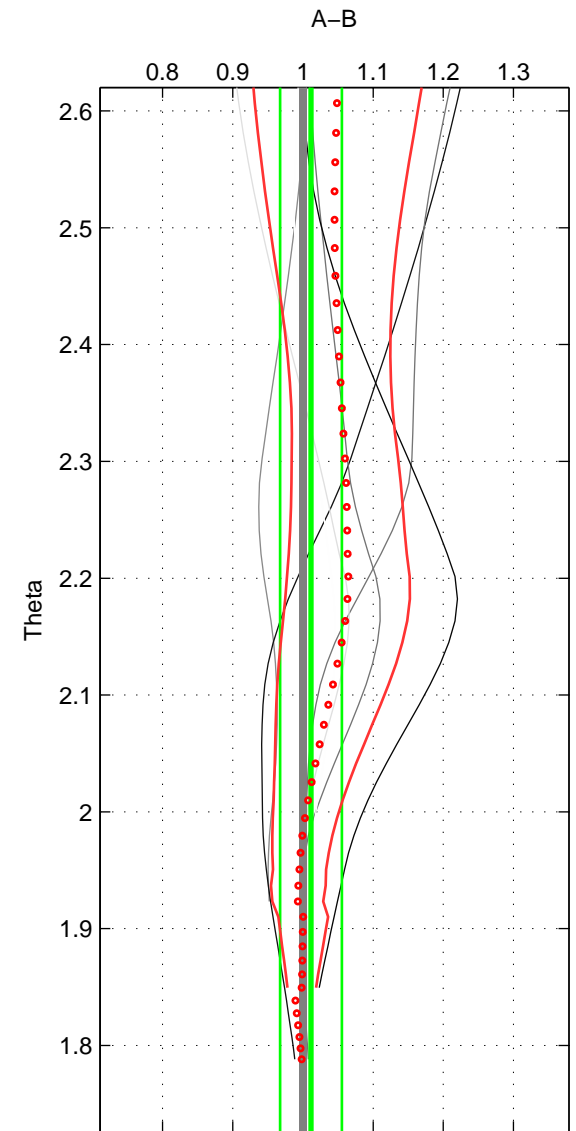

Cruise A (red). Date: Jul 2001 Cruisename: 694-49UP20010619

Cruise B (blue). Date: Nov 2001 Cruisename: 695-49UP20011010

\*\*\* "Favourite" values are means of spaces 1 2 3.

	Offset	O.StDev	Ratio	R.Stdev	Rating
SIGMA:	0.355	2.824	1.007	0.049	2
THETA:	0.932	3.159	1.011	0.044	2
DEPTH:	-9.226	5.459	0.879	0.070	2
FAV.:	-2.646	3.814	0.966	0.054	2

Profiles of A: 5  
 Profiles of B: 2  
 Diff profs: 5  
 WMoffset (A-B): 0.35548  
 WMoffset stdev: 2.8243  
 WMratio (A/B): 1.0066  
 WMratio stdev: 0.04861

Quality (1-5): 2

Profiles of A: 5  
 Profiles of B: 3  
 Diff profs: 7  
 WMoffset (A-B): 0.93226  
 WMoffset stdev: 3.1588  
 WMratio (A/B): 1.0114  
 WMratio stdev: 0.043998

Quality (1-5): 2

Profiles of A: 5  
 Profiles of B: 3  
 Diff profs: 7  
 WMoffset (A-B): -9.2261  
 WMoffset stdev: 5.4587  
 WMratio (A/B): 0.87905  
 WMratio stdev: 0.070007

Quality (1-5): 2