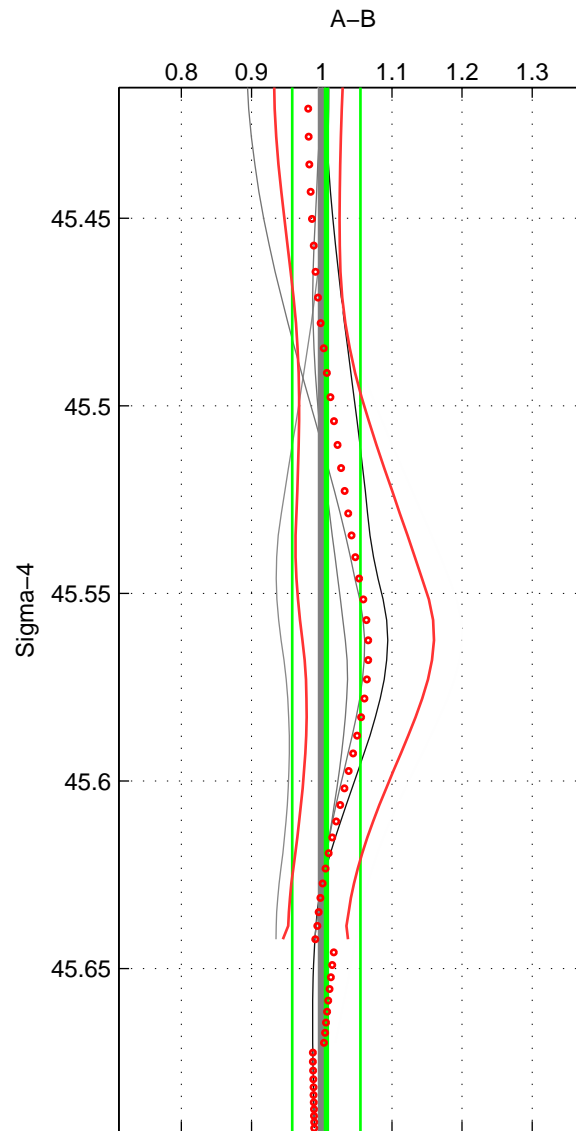

Cruise A (red). Date: Jul 2001 Cruisename: 694-49UP20010619

Cruise B (blue). Date: Nov 2001 Cruisename: 695-49UP20011010

\*\*\* "Favourite" values are means of spaces 1 2 3.

	Offset	O.StDev	Ratio	R.Stdev	Rating
SIGMA:	0.355	2.824	1.007	0.049	2
THETA:	0.932	3.159	1.011	0.044	2
DEPTH:	-9.226	5.459	0.879	0.070	2
FAV.:	-2.646	3.814	0.966	0.054	2

Profiles of A: 5  
 Profiles of B: 2  
 Diff profs: 5  
 WMoffset (A-B): 0.35548  
 WMoffset stdev: 2.8243  
 WMratio (A/B): 1.0066  
 WMratio stdev: 0.04861

Quality (1-5): 2

Profiles of A: 5  
 Profiles of B: 3  
 Diff profs: 7  
 WMoffset (A-B): 0.93226  
 WMoffset stdev: 3.1588  
 WMratio (A/B): 1.0114  
 WMratio stdev: 0.043998

Quality (1-5): 2

Profiles of A: 5  
 Profiles of B: 3  
 Diff profs: 7  
 WMoffset (A-B): -9.2261  
 WMoffset stdev: 5.4587  
 WMratio (A/B): 0.87905  
 WMratio stdev: 0.070007

Quality (1-5): 2