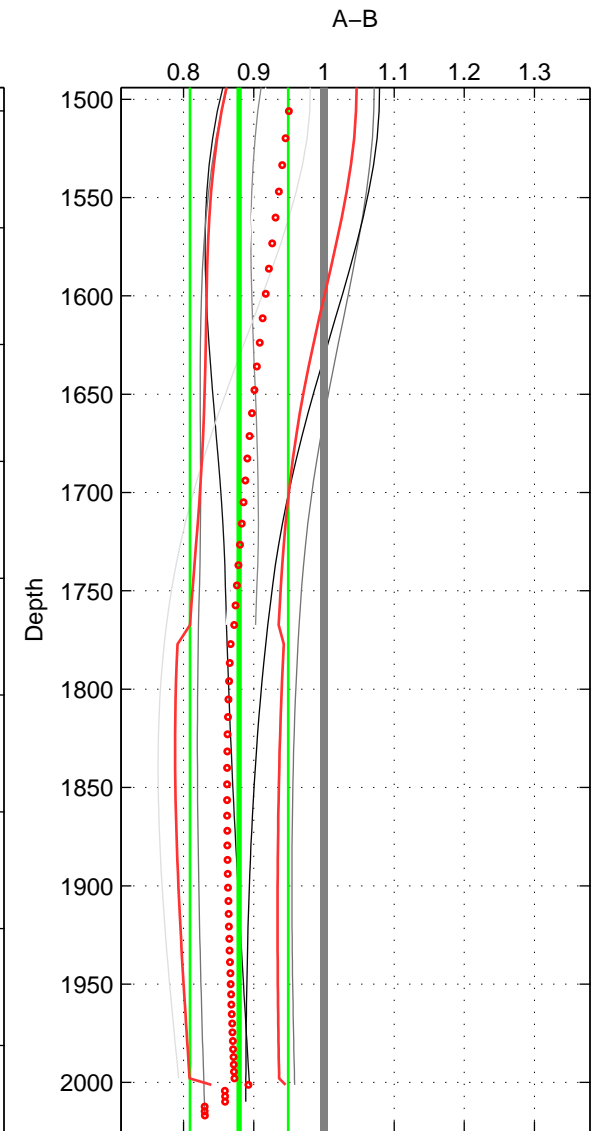

Cruise A (red). Date: Jul 2001 Cruisename: 694-49UP20010619

Cruise B (blue). Date: Nov 2001 Cruisename: 695-49UP20011010

\*\*\* "Favourite" values are means of spaces 1 2 3.

	Offset	O.StDev	Ratio	R.Stdev	Rating
SIGMA:	0.355	2.824	1.007	0.049	2
THETA:	0.932	3.159	1.011	0.044	2
DEPTH:	-9.226	5.459	0.879	0.070	2
FAV.:	-2.646	3.814	0.966	0.054	2

Profiles of A: 5  
 Profiles of B: 2  
 Diff profs: 5  
 WMoffset (A-B): 0.35548  
 WMoffset stdev: 2.8243  
 WMratio (A/B): 1.0066  
 WMratio stdev: 0.04861

Quality (1-5): 2

Profiles of A: 5  
 Profiles of B: 3  
 Diff profs: 7  
 WMoffset (A-B): 0.93226  
 WMoffset stdev: 3.1588  
 WMratio (A/B): 1.0114  
 WMratio stdev: 0.043998

Quality (1-5): 2

Profiles of A: 5  
 Profiles of B: 3  
 Diff profs: 7  
 WMoffset (A-B): -9.2261  
 WMoffset stdev: 5.4587  
 WMratio (A/B): 0.87905  
 WMratio stdev: 0.070007

Quality (1-5): 2