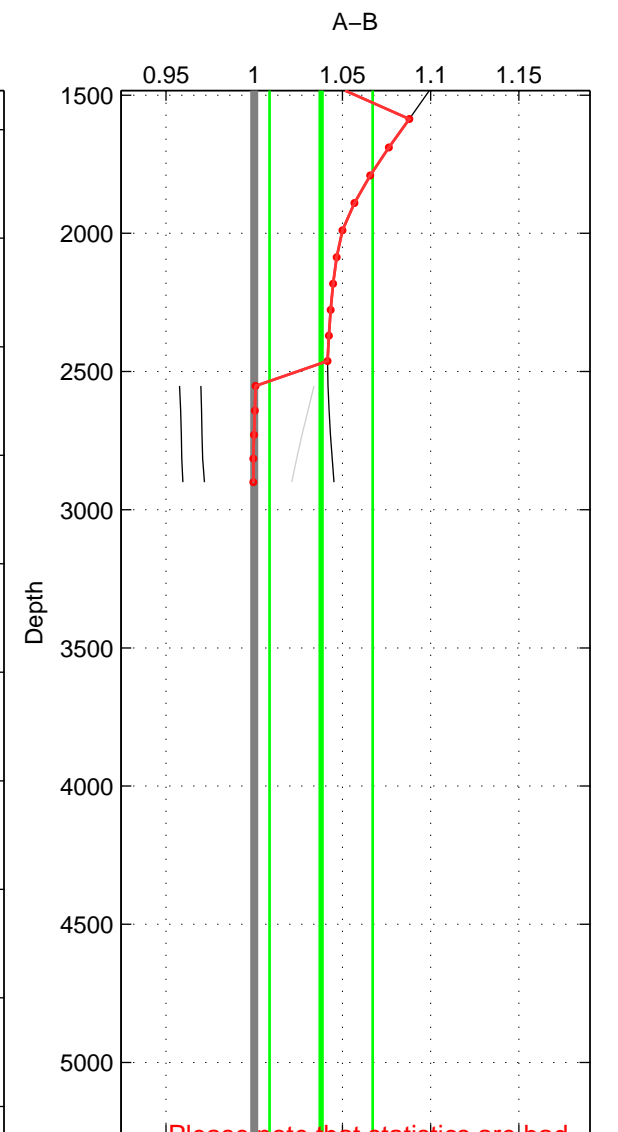

Cruise A (red). Date: Aug 1998 Cruisename: 567-49HO19980718

Cruise B (blue). Date: Jun 2001 Cruisename: 591-49NZ20010604

*** "Favourite" values are means of spaces 1 2.

	Offset	O.StDev	Ratio	R.Stdev	Rating
SIGMA:	0.556	1.195	1.003	0.010	3
THETA:	1.114	2.258	1.012	0.023	3
DEPTH:	2.660	2.023	1.038	0.029	2
FAV.:	0.835	1.726	1.007	0.017	3

Profiles of A: 3
 Profiles of B: 4
 Diff profs : 5
 WMoffset (A-B): 0.55621
 WMoffset stdev: 1.1945
 WMratio (A/B): 1.0031
 WMratio stdev: 0.010022

Quality (1-5): 3

Profiles of A: 3
 Profiles of B: 4
 Diff profs : 5
 WMoffset (A-B): 1.1136
 WMoffset stdev: 2.258
 WMratio (A/B): 1.0116
 WMratio stdev: 0.023456

Quality (1-5): 3

Profiles of A: 3
 Profiles of B: 4
 Diff profs : 5
 WMoffset (A-B): 2.6599
 WMoffset stdev: 2.0229
 WMratio (A/B): 1.0379
 WMratio stdev: 0.029221

Quality (1-5): 2

Please note that statistics are bad.