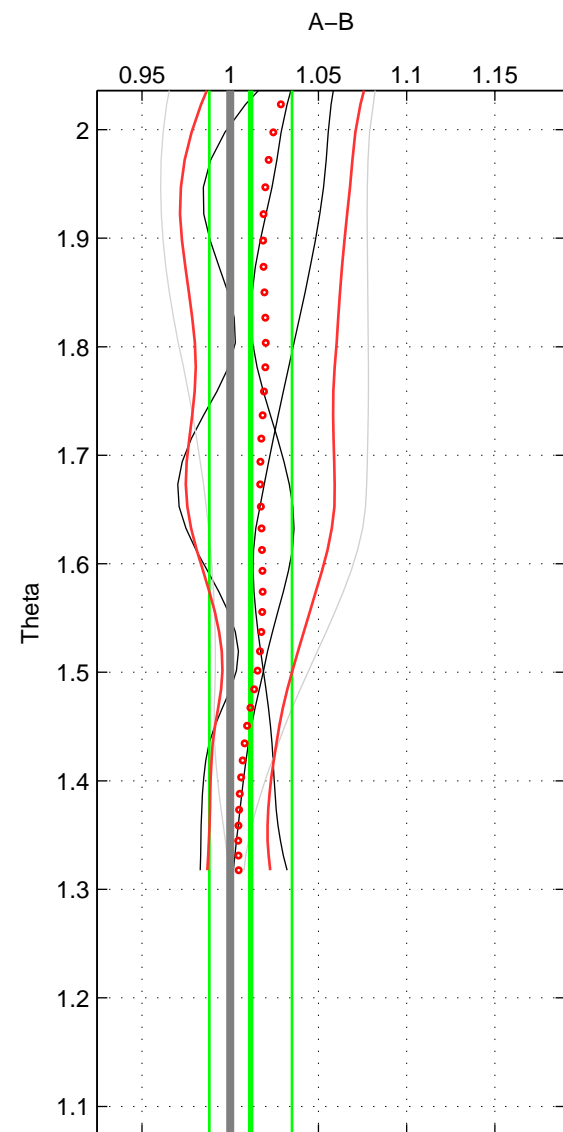

Cruise A (red). Date: Aug 1998 Cruisename: 567-49HO19980718

Cruise B (blue). Date: Jun 2001 Cruisename: 591-49NZ20010604

*** "Favourite" values are means of spaces 1 2.

	Offset	O.StDev	Ratio	R.Stdev	Rating
SIGMA:	0.556	1.195	1.003	0.010	3
THETA:	1.114	2.258	1.012	0.023	3
DEPTH:	2.660	2.023	1.038	0.029	2
FAV.:	0.835	1.726	1.007	0.017	3

Profiles of A: 3
 Profiles of B: 4
 Diff profs : 5
 WMoffset (A-B): 0.55621
 WMoffset stdev: 1.1945
 WMratio (A/B): 1.0031
 WMratio stdev: 0.010022

Quality (1-5): 3

Profiles of A: 3
 Profiles of B: 4
 Diff profs : 5
 WMoffset (A-B): 1.1136
 WMoffset stdev: 2.258
 WMratio (A/B): 1.0116
 WMratio stdev: 0.023456

Quality (1-5): 3

Profiles of A: 3
 Profiles of B: 4
 Diff profs : 5
 WMoffset (A-B): 2.6599
 WMoffset stdev: 2.0229
 WMratio (A/B): 1.0379
 WMratio stdev: 0.029221

Quality (1-5): 2

Please note that statistics are bad.