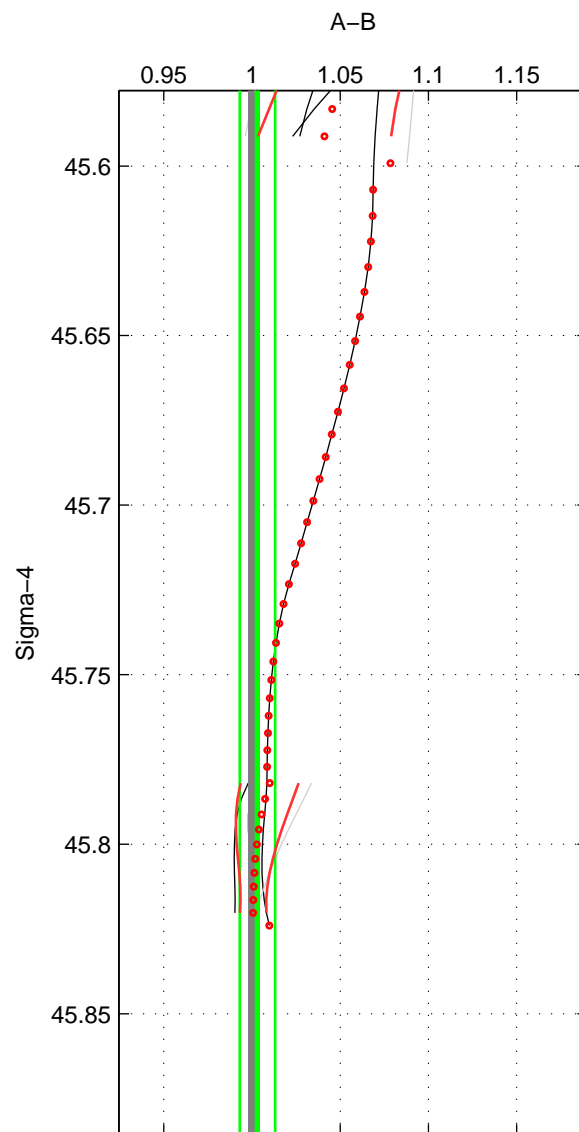

Cruise A (red). Date: Aug 1998 Cruisename: 567-49HO19980718

Cruise B (blue). Date: Jun 2001 Cruisename: 591-49NZ20010604

*** "Favourite" values are means of spaces 1 2.

	Offset	O.StDev	Ratio	R.Stdev	Rating
SIGMA:	0.556	1.195	1.003	0.010	3
THETA:	1.114	2.258	1.012	0.023	3
DEPTH:	2.660	2.023	1.038	0.029	2
FAV.:	0.835	1.726	1.007	0.017	3

Profiles of A: 3
 Profiles of B: 4
 Diff profs : 5
 WMoffset (A-B): 0.55621
 WMoffset stdev: 1.1945
 WMratio (A/B): 1.0031
 WMratio stdev: 0.010022

Quality (1-5): 3

Profiles of A: 3
 Profiles of B: 4
 Diff profs : 5
 WMoffset (A-B): 1.1136
 WMoffset stdev: 2.258
 WMratio (A/B): 1.0116
 WMratio stdev: 0.023456

Quality (1-5): 3

Profiles of A: 3
 Profiles of B: 4
 Diff profs : 5
 WMoffset (A-B): 2.6599
 WMoffset stdev: 2.0229
 WMratio (A/B): 1.0379
 WMratio stdev: 0.029221

Quality (1-5): 2

Please note that statistics are bad.