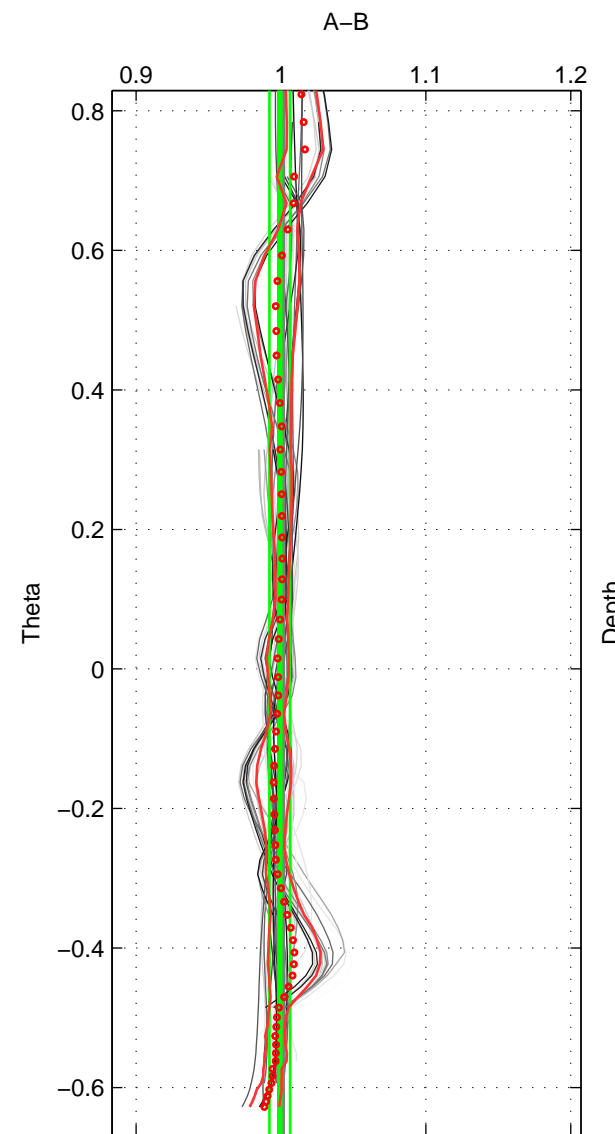

Cruise A (red). Date: Jan 2008 Cruisename: 338-09AR20071216  
 Cruise B (blue). Date: Jan 1995 Cruisename: 384-49HH19941213

\*\*\* "Favourite" values are means of spaces 1 2 3.

	Offset	O.StDev	Ratio	R.Stdev	Rating
SIGMA:	1.605	1.550	1.007	0.007	5
THETA:	-0.138	1.610	0.999	0.007	5
DEPTH:	-1.929	7.254	0.992	0.031	5
FAV.:	-0.154	3.471	0.999	0.015	5

Profiles of A: 16  
 Profiles of B: 5  
 Diff profs : 52  
 WMoffset (A-B): 1.6046  
 WMoffset stdev: 1.5501  
 WMratio (A/B): 1.0072  
 WMratio stdev: 0.0066346

Quality (1-5): 5

Profiles of A: 16  
 Profiles of B: 5  
 Diff profs : 52  
 WMoffset (A-B): -0.13787  
 WMoffset stdev: 1.6098  
 WMratio (A/B): 0.9992  
 WMratio stdev: 0.0071214

Quality (1-5): 5

Profiles of A: 16  
 Profiles of B: 5  
 Diff profs : 52  
 WMoffset (A-B): -1.9287  
 WMoffset stdev: 7.2541  
 WMratio (A/B): 0.99165  
 WMratio stdev: 0.031035

Quality (1-5): 5