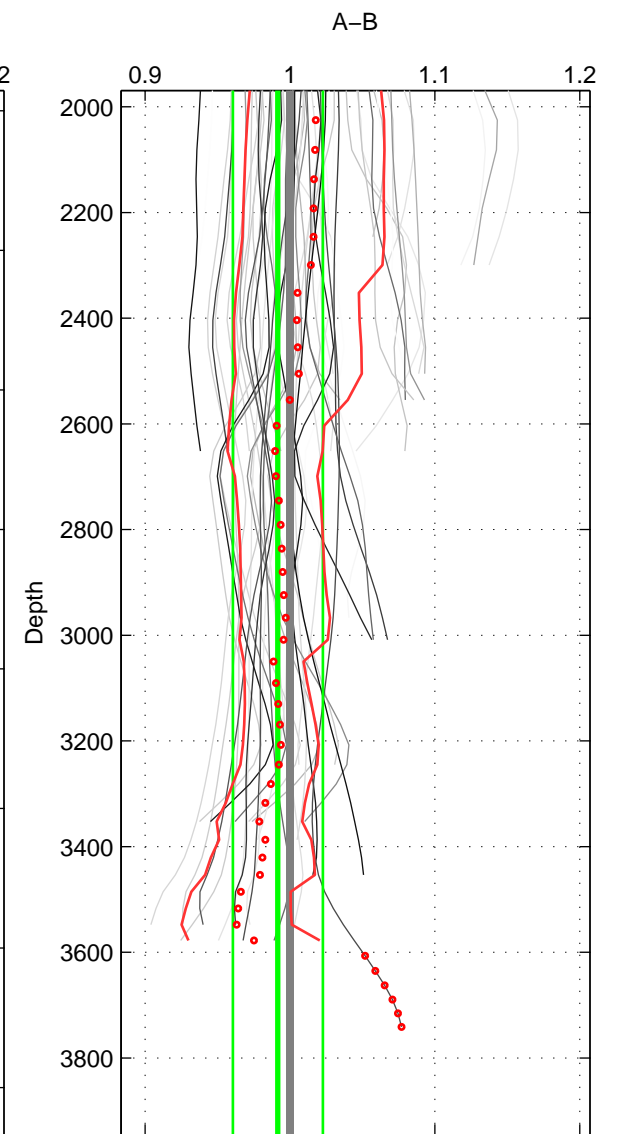

Cruise A (red). Date: Jan 2008 Cruisename: 338-09AR20071216  
 Cruise B (blue). Date: Jan 1995 Cruisename: 384-49HH19941213

\*\*\* "Favourite" values are means of spaces 1 2 3.

	Offset	O.StDev	Ratio	R.Stdev	Rating
SIGMA:	1.605	1.550	1.007	0.007	5
THETA:	-0.138	1.610	0.999	0.007	5
DEPTH:	-1.929	7.254	0.992	0.031	5
FAV.:	-0.154	3.471	0.999	0.015	5

Profiles of A: 16  
 Profiles of B: 5  
 Diff profs : 52  
 WMoffset (A-B): 1.6046  
 WMoffset stdev: 1.5501  
 WMratio (A/B): 1.0072  
 WMratio stdev: 0.0066346

Quality (1-5): 5

Profiles of A: 16  
 Profiles of B: 5  
 Diff profs : 52  
 WMoffset (A-B): -0.13787  
 WMoffset stdev: 1.6098  
 WMratio (A/B): 0.9992  
 WMratio stdev: 0.0071214

Quality (1-5): 5

Profiles of A: 16  
 Profiles of B: 5  
 Diff profs : 52  
 WMoffset (A-B): -1.9287  
 WMoffset stdev: 7.2541  
 WMratio (A/B): 0.99165  
 WMratio stdev: 0.031035

Quality (1-5): 5