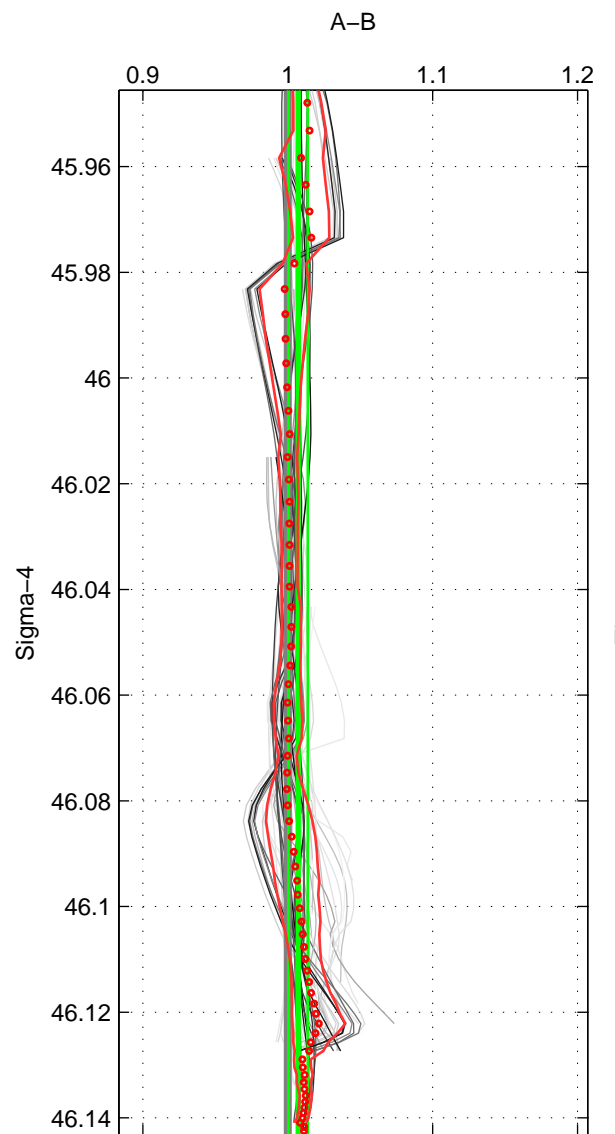

Cruise A (red). Date: Jan 2008 Cruisename: 338-09AR20071216  
 Cruise B (blue). Date: Jan 1995 Cruisename: 384-49HH19941213

\*\*\* "Favourite" values are means of spaces 1 2 3.

	Offset	O.StDev	Ratio	R.Stdev	Rating
SIGMA:	1.605	1.550	1.007	0.007	5
THETA:	-0.138	1.610	0.999	0.007	5
DEPTH:	-1.929	7.254	0.992	0.031	5
FAV.:	-0.154	3.471	0.999	0.015	5

Profiles of A: 16  
 Profiles of B: 5  
 Diff profs : 52  
 WMoffset (A-B): 1.6046  
 WMoffset stdev: 1.5501  
 WMratio (A/B): 1.0072  
 WMratio stdev: 0.0066346

Quality (1-5): 5

Profiles of A: 16  
 Profiles of B: 5  
 Diff profs : 52  
 WMoffset (A-B): -0.13787  
 WMoffset stdev: 1.6098  
 WMratio (A/B): 0.9992  
 WMratio stdev: 0.0071214

Quality (1-5): 5

Profiles of A: 16  
 Profiles of B: 5  
 Diff profs : 52  
 WMoffset (A-B): -1.9287  
 WMoffset stdev: 7.2541  
 WMratio (A/B): 0.99165  
 WMratio stdev: 0.031035

Quality (1-5): 5