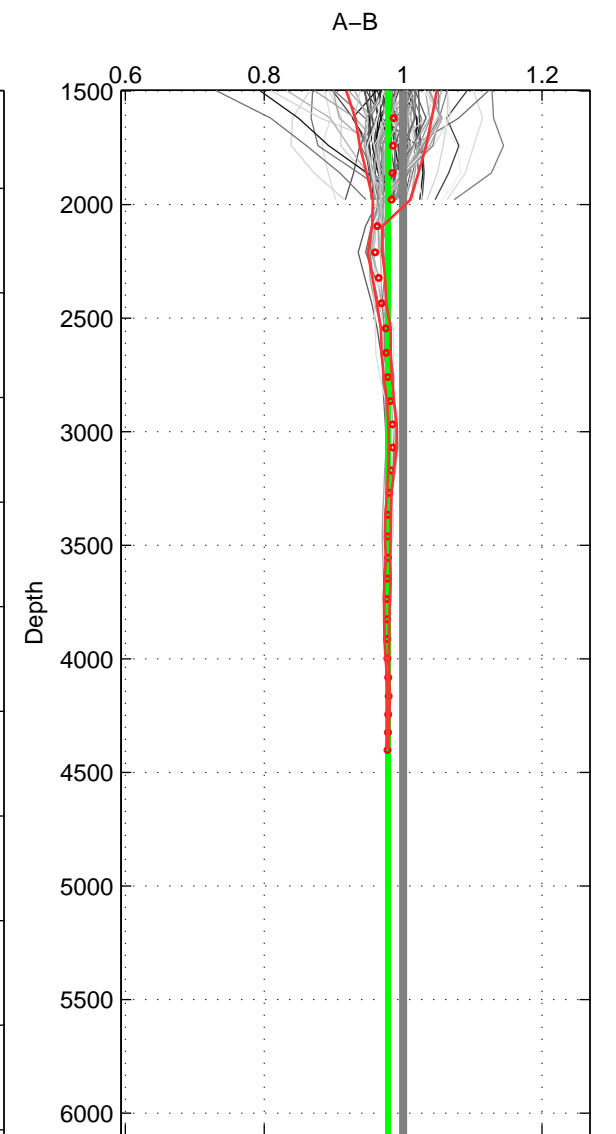

Cruise A (red). Date: Jun 2005 Cruisename: 605-49NZ20050525

Cruise B (blue). Date: Jul 2004 Cruisename: 666-49UF20040616

*** "Favourite" values are means of spaces 1 2.

	Offset	O.StDev	Ratio	R.Stdev	Rating
SIGMA:	-3.187	0.192	0.979	0.001	5
THETA:	-3.239	0.126	0.979	0.001	5
DEPTH:	-3.410	0.378	0.978	0.002	4
FAV.:	-3.213	0.159	0.979	0.001	5

Profiles of A: 63
 Profiles of B: 14
 Diff profs : 95
 WMoffset (A-B): -3.1871
 WMoffset stdev: 0.19203
 WMratio (A/B): 0.97918
 WMratio stdev: 0.0012019

Quality (1-5): 5

Profiles of A: 63
 Profiles of B: 14
 Diff profs : 95
 WMoffset (A-B): -3.239
 WMoffset stdev: 0.12556
 WMratio (A/B): 0.97901
 WMratio stdev: 0.00078047

Quality (1-5): 5

Profiles of A: 63
 Profiles of B: 14
 Diff profs : 95
 WMoffset (A-B): -3.4098
 WMoffset stdev: 0.37821
 WMratio (A/B): 0.97807
 WMratio stdev: 0.002359

Quality (1-5): 4