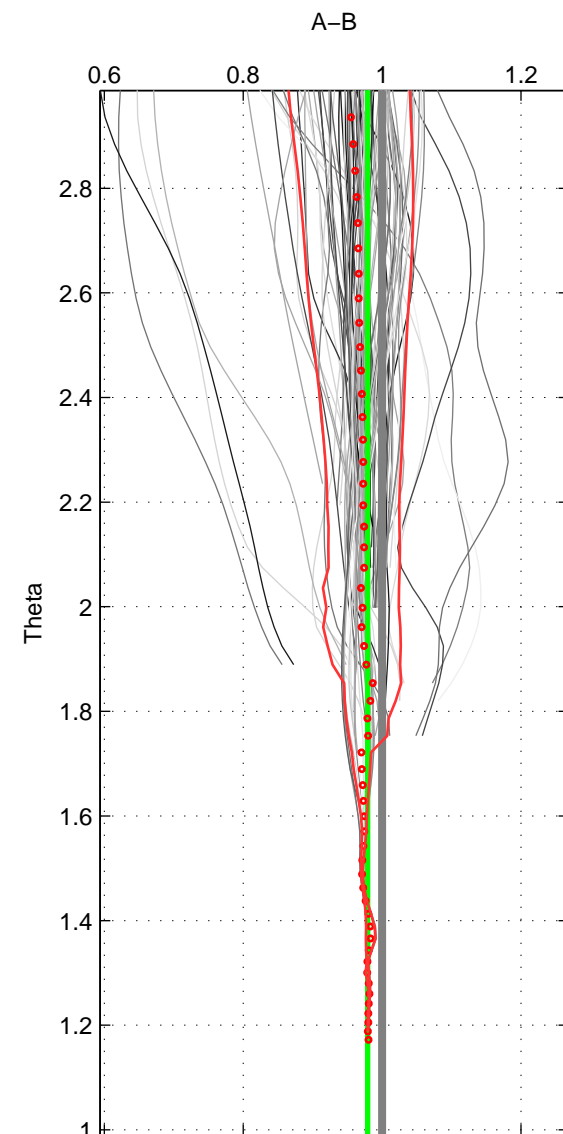

Cruise A (red). Date: Jun 2005 Cruisename: 605-49NZ20050525

Cruise B (blue). Date: Jul 2004 Cruisename: 666-49UF20040616

*** "Favourite" values are means of spaces 1 2.

	Offset	O.StDev	Ratio	R.Stdev	Rating
SIGMA:	-3.187	0.192	0.979	0.001	5
THETA:	-3.239	0.126	0.979	0.001	5
DEPTH:	-3.410	0.378	0.978	0.002	4
FAV.:	-3.213	0.159	0.979	0.001	5

Profiles of A: 63
 Profiles of B: 14
 Diff profs : 95
 WMoffset (A-B): -3.1871
 WMoffset stdev: 0.19203
 WMratio (A/B): 0.97918
 WMratio stdev: 0.0012019

Quality (1-5): 5

Profiles of A: 63
 Profiles of B: 14
 Diff profs : 95
 WMoffset (A-B): -3.239
 WMoffset stdev: 0.12556
 WMratio (A/B): 0.97901
 WMratio stdev: 0.00078047

Quality (1-5): 5

Profiles of A: 63
 Profiles of B: 14
 Diff profs : 95
 WMoffset (A-B): -3.4098
 WMoffset stdev: 0.37821
 WMratio (A/B): 0.97807
 WMratio stdev: 0.002359

Quality (1-5): 4