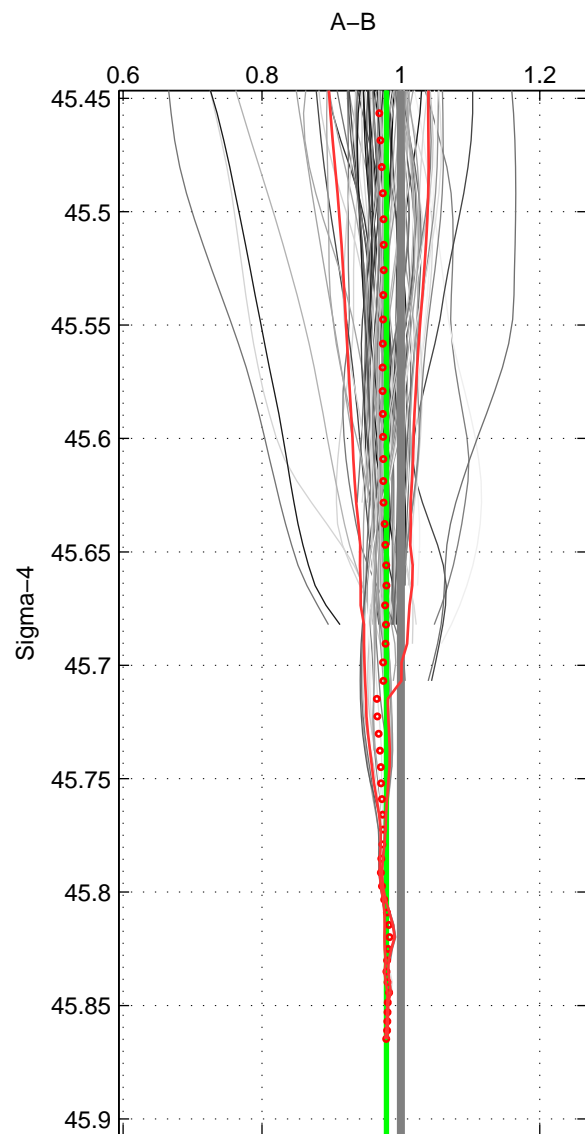

Cruise A (red). Date: Jun 2005 Cruisename: 605-49NZ20050525

Cruise B (blue). Date: Jul 2004 Cruisename: 666-49UF20040616

*** "Favourite" values are means of spaces 1 2.

	Offset	O.StDev	Ratio	R.Stdev	Rating
SIGMA:	-3.187	0.192	0.979	0.001	5
THETA:	-3.239	0.126	0.979	0.001	5
DEPTH:	-3.410	0.378	0.978	0.002	4
FAV.:	-3.213	0.159	0.979	0.001	5

Profiles of A: 63
 Profiles of B: 14
 Diff profs : 95
 WMoffset (A-B): -3.1871
 WMoffset stdev: 0.19203
 WMratio (A/B): 0.97918
 WMratio stdev: 0.0012019

Quality (1-5): 5

Profiles of A: 63
 Profiles of B: 14
 Diff profs : 95
 WMoffset (A-B): -3.239
 WMoffset stdev: 0.12556
 WMratio (A/B): 0.97901
 WMratio stdev: 0.00078047

Quality (1-5): 5

Profiles of A: 63
 Profiles of B: 14
 Diff profs : 95
 WMoffset (A-B): -3.4098
 WMoffset stdev: 0.37821
 WMratio (A/B): 0.97807
 WMratio stdev: 0.002359

Quality (1-5): 4