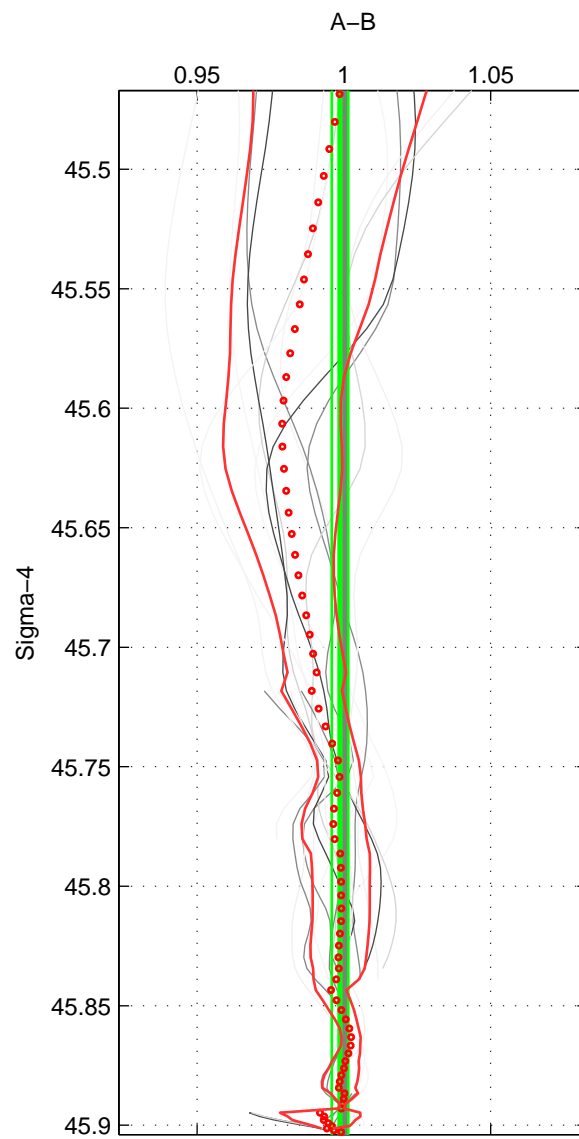

Cruise A (red). Date: Mar 1989 Cruisename: 507-32MW19890206

Cruise B (blue). Date: Mar 2007 Cruisename: 610-49NZ20070216

\*\*\* "Favourite" values are means of spaces 1 2 3.

	Offset	O.StDev	Ratio	R.Stdev	Rating
SIGMA:	-0.244	0.502	0.999	0.003	5
THETA:	-1.259	1.237	0.990	0.010	5
DEPTH:	-0.058	0.816	1.000	0.005	5
FAV. :	-0.521	0.852	0.996	0.006	5

Profiles of A: 5  
 Profiles of B: 4  
 Diff profs : 16  
 WMoffset (A-B): -0.24449  
 WMoffset stdev: 0.50181  
 WMratio (A/B): 0.99866  
 WMratio stdev: 0.0028105

Quality (1-5): 5

Profiles of A: 5  
 Profiles of B: 4  
 Diff profs : 16  
 WMoffset (A-B): -1.2591  
 WMoffset stdev: 1.2375  
 WMratio (A/B): 0.99029  
 WMratio stdev: 0.0095218

Quality (1-5): 5

Profiles of A: 5  
 Profiles of B: 4  
 Diff profs : 16  
 WMoffset (A-B): -0.058264  
 WMoffset stdev: 0.81628  
 WMratio (A/B): 1  
 WMratio stdev: 0.0051273

Quality (1-5): 5