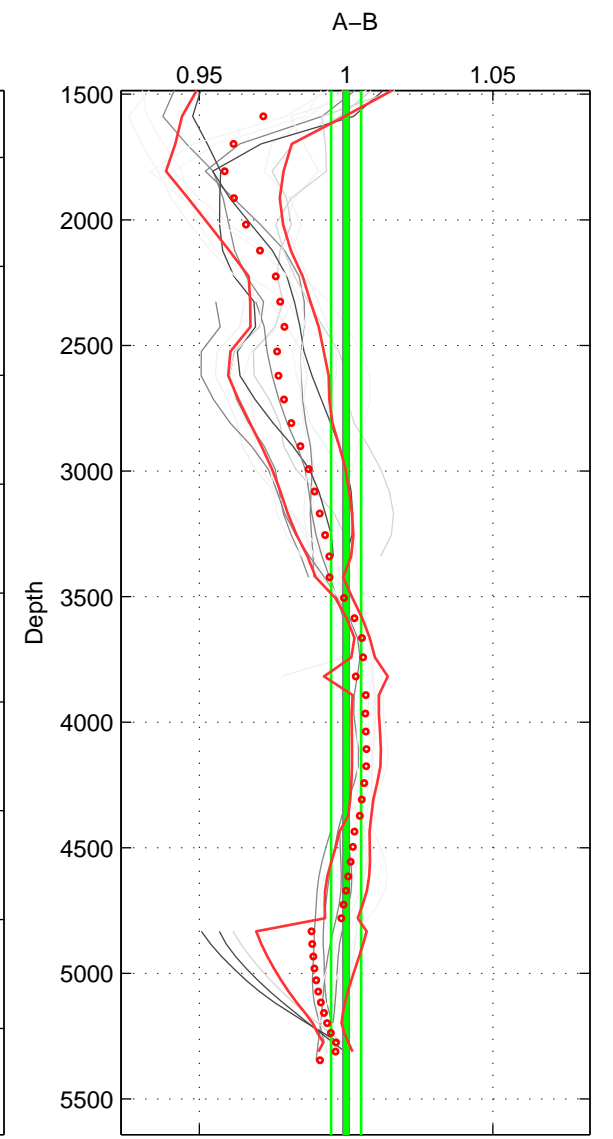

Cruise A (red). Date: Mar 1989 Cruisename: 507-32MW19890206

Cruise B (blue). Date: Mar 2007 Cruisename: 610-49NZ20070216

\*\*\* "Favourite" values are means of spaces 1 2 3.

	Offset	O.StDev	Ratio	R.Stdev	Rating
SIGMA:	-0.244	0.502	0.999	0.003	5
THETA:	-1.259	1.237	0.990	0.010	5
DEPTH:	-0.058	0.816	1.000	0.005	5
FAV. :	-0.521	0.852	0.996	0.006	5

Profiles of A: 5  
 Profiles of B: 4  
 Diff profs : 16  
 WMoffset (A-B): -0.24449  
 WMoffset stdev: 0.50181  
 WMratio (A/B): 0.99866  
 WMratio stdev: 0.0028105

Quality (1-5): 5

Profiles of A: 5  
 Profiles of B: 4  
 Diff profs : 16  
 WMoffset (A-B): -1.2591  
 WMoffset stdev: 1.2375  
 WMratio (A/B): 0.99029  
 WMratio stdev: 0.0095218

Quality (1-5): 5

Profiles of A: 5  
 Profiles of B: 4  
 Diff profs : 16  
 WMoffset (A-B): -0.058264  
 WMoffset stdev: 0.81628  
 WMratio (A/B): 1  
 WMratio stdev: 0.0051273

Quality (1-5): 5