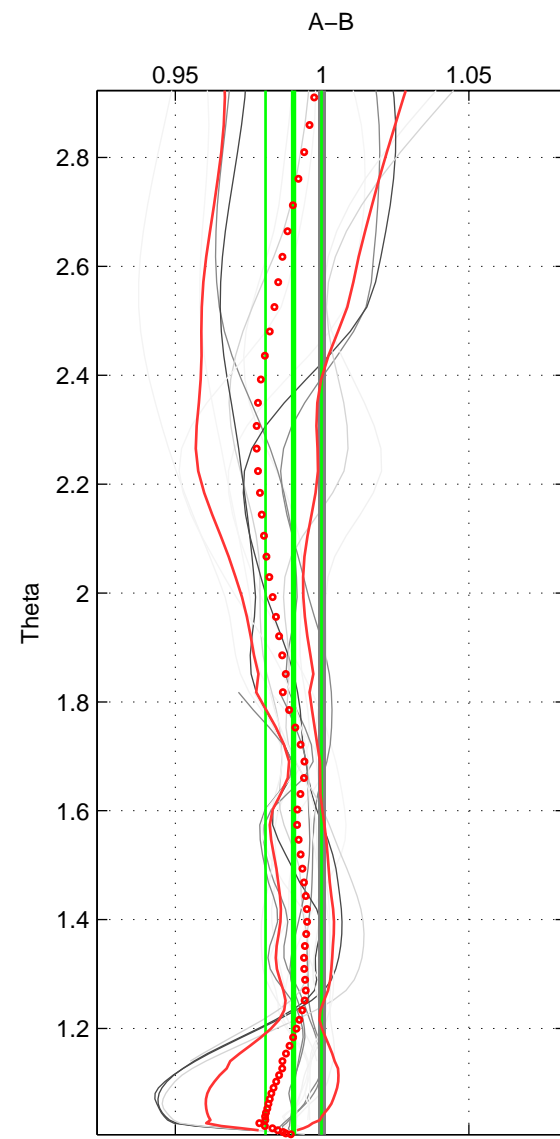

Cruise A (red). Date: Mar 1989 Cruisename: 507-32MW19890206

Cruise B (blue). Date: Mar 2007 Cruisename: 610-49NZ20070216

\*\*\* "Favourite" values are means of spaces 1 2 3.

	Offset	O.StDev	Ratio	R.Stdev	Rating
SIGMA:	-0.244	0.502	0.999	0.003	5
THETA:	-1.259	1.237	0.990	0.010	5
DEPTH:	-0.058	0.816	1.000	0.005	5
FAV. :	-0.521	0.852	0.996	0.006	5

Profiles of A: 5  
 Profiles of B: 4  
 Diff profs : 16  
 WMoffset (A-B): -0.24449  
 WMoffset stdev: 0.50181  
 WMratio (A/B): 0.99866  
 WMratio stdev: 0.0028105

Quality (1-5): 5

Profiles of A: 5  
 Profiles of B: 4  
 Diff profs : 16  
 WMoffset (A-B): -1.2591  
 WMoffset stdev: 1.2375  
 WMratio (A/B): 0.99029  
 WMratio stdev: 0.0095218

Quality (1-5): 5

Profiles of A: 5  
 Profiles of B: 4  
 Diff profs : 16  
 WMoffset (A-B): -0.058264  
 WMoffset stdev: 0.81628  
 WMratio (A/B): 1  
 WMratio stdev: 0.0051273

Quality (1-5): 5