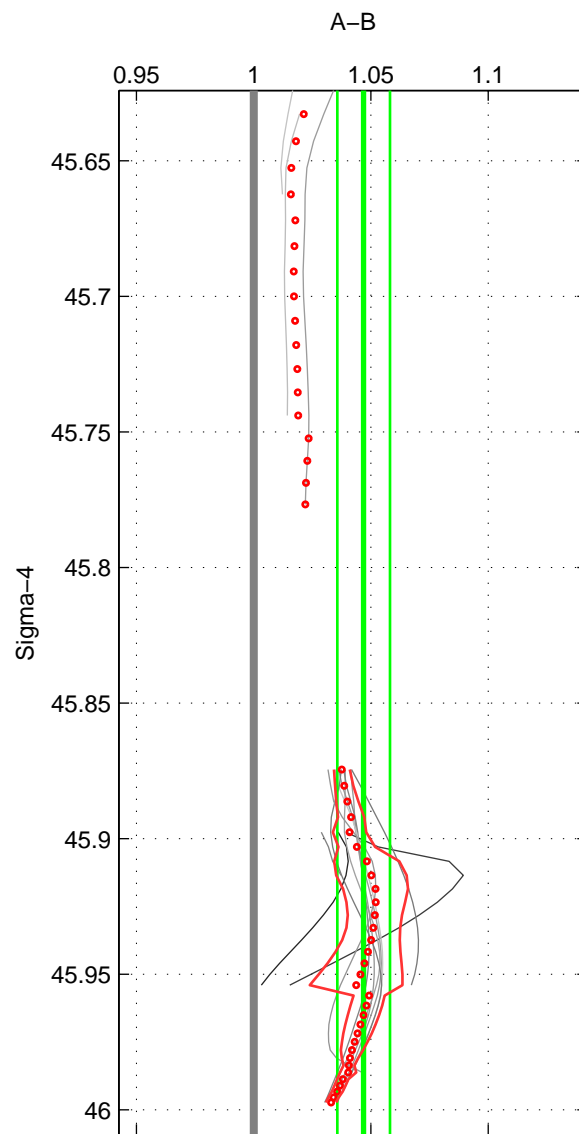

Cruise A (red). Date: Oct 1990 Cruisename: 139-06MT19901004  
 Cruise B (blue). Date: Sep 1995 Cruisename: 269-35LU19950909

\*\*\* "Favourite" values are means of spaces 1 2.

	Offset	O.StDev	Ratio	R.Stdev	Rating
SIGMA:	11.797	2.711	1.047	0.011	5
THETA:	10.515	2.059	1.041	0.008	5
DEPTH:	10.778	5.122	1.045	0.023	4
FAV.:	11.156	2.385	1.044	0.010	5

Profiles of A: 5  
 Profiles of B: 40  
 Diff profs: 14  
 WMoffset (A-B): 11.797  
 WMoffset stdev: 2.7112  
 WMratio (A/B): 1.0469  
 WMratio stdev: 0.011211

Quality (1-5): 5

Profiles of A: 6  
 Profiles of B: 40  
 Diff profs: 19  
 WMoffset (A-B): 10.5152  
 WMoffset stdev: 2.0593  
 WMratio (A/B): 1.041  
 WMratio stdev: 0.0082527

Quality (1-5): 5

Profiles of A: 5  
 Profiles of B: 40  
 Diff profs: 14  
 WMoffset (A-B): 10.7778  
 WMoffset stdev: 5.1225  
 WMratio (A/B): 1.0452  
 WMratio stdev: 0.022982

Quality (1-5): 4