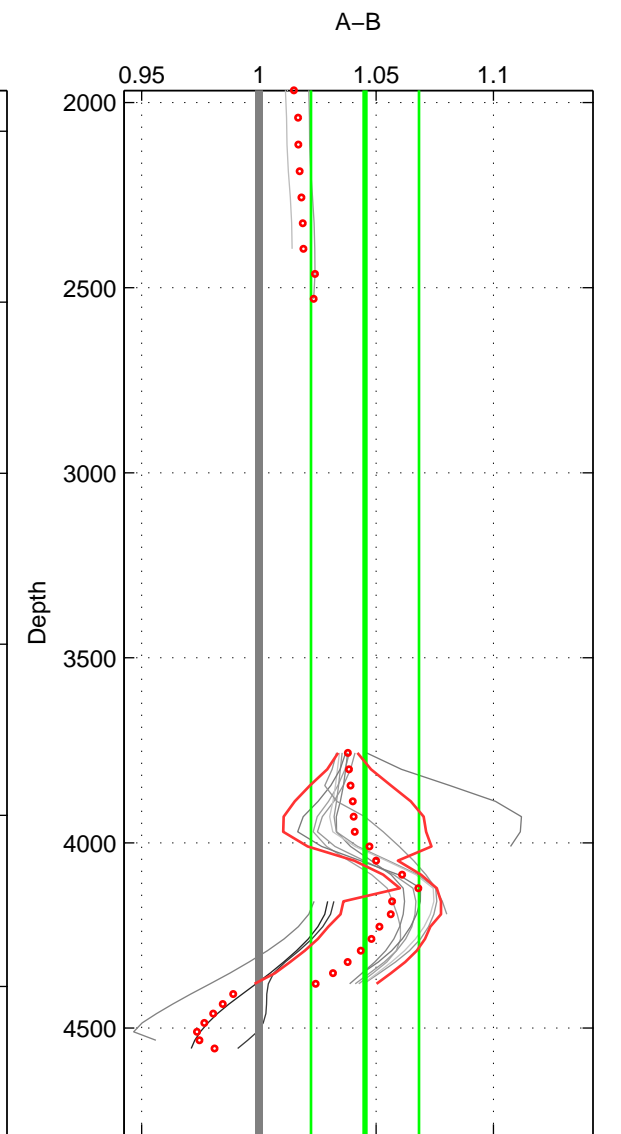

Cruise A (red). Date: Oct 1990 Cruisename: 139-06MT19901004  
 Cruise B (blue). Date: Sep 1995 Cruisename: 269-35LU19950909

\*\*\* "Favourite" values are means of spaces 1 2.

	Offset	O.StDev	Ratio	R.Stdev	Rating
SIGMA:	11.797	2.711	1.047	0.011	5
THETA:	10.515	2.059	1.041	0.008	5
DEPTH:	10.778	5.122	1.045	0.023	4
FAV.:	11.156	2.385	1.044	0.010	5

Profiles of A: 5  
 Profiles of B: 40  
 Diff profs: 14  
 WMoffset (A-B): 11.797  
 WMoffset stdev: 2.7112  
 WMratio (A/B): 1.0469  
 WMratio stdev: 0.011211

Quality (1-5): 5

Profiles of A: 6  
 Profiles of B: 40  
 Diff profs: 19  
 WMoffset (A-B): 10.5152  
 WMoffset stdev: 2.0593  
 WMratio (A/B): 1.041  
 WMratio stdev: 0.0082527

Quality (1-5): 5

Profiles of A: 5  
 Profiles of B: 40  
 Diff profs: 14  
 WMoffset (A-B): 10.7778  
 WMoffset stdev: 5.1225  
 WMratio (A/B): 1.0452  
 WMratio stdev: 0.022982

Quality (1-5): 4