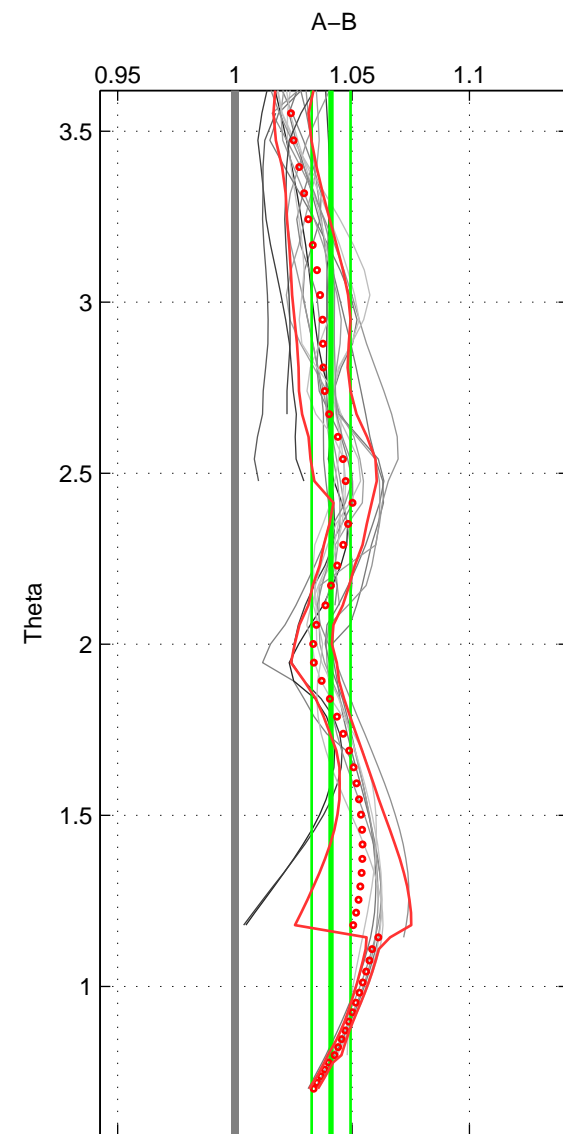

Cruise A (red). Date: Oct 1990 Cruisename: 139-06MT19901004  
 Cruise B (blue). Date: Sep 1995 Cruisename: 269-35LU19950909

\*\*\* "Favourite" values are means of spaces 1 2.

	Offset	O.StDev	Ratio	R.Stdev	Rating
SIGMA:	11.797	2.711	1.047	0.011	5
THETA:	10.515	2.059	1.041	0.008	5
DEPTH:	10.778	5.122	1.045	0.023	4
FAV.:	11.156	2.385	1.044	0.010	5

Profiles of A: 5  
 Profiles of B: 40  
 Diff profs: 14  
 WMoffset (A-B): 11.797  
 WMoffset stdev: 2.7112  
 WMratio (A/B): 1.0469  
 WMratio stdev: 0.011211

Quality (1-5): 5

Profiles of A: 6  
 Profiles of B: 40  
 Diff profs: 19  
 WMoffset (A-B): 10.5152  
 WMoffset stdev: 2.0593  
 WMratio (A/B): 1.041  
 WMratio stdev: 0.0082527

Quality (1-5): 5

Profiles of A: 5  
 Profiles of B: 40  
 Diff profs: 14  
 WMoffset (A-B): 10.7778  
 WMoffset stdev: 5.1225  
 WMratio (A/B): 1.0452  
 WMratio stdev: 0.022982

Quality (1-5): 4