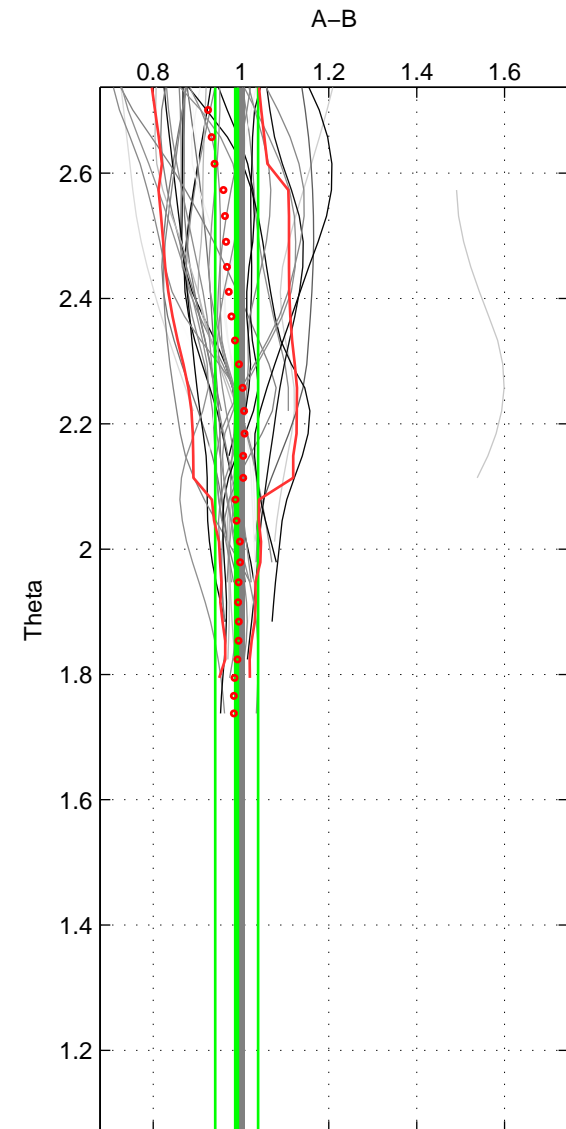

Cruise A (red). Date: May 1999 Cruisename: 687-49UP19990419

Cruise B (blue). Date: Jul 2002 Cruisename: 697-49UP20020620

\*\*\* "Favourite" values are means of spaces 1 2.

	Offset	O.StDev	Ratio	R.Stdev	Rating
SIGMA:	-0.851	2.970	0.988	0.049	5
THETA:	-0.682	2.902	0.990	0.049	5
DEPTH:	2.887	1.599	1.060	0.023	3
FAV.:	-0.767	2.936	0.989	0.049	5

Profiles of A: 14  
 Profiles of B: 13  
 Diff profs : 37  
 WMoffset (A-B): -0.85111  
 WMoffset stdev: 2.9695  
 WMratio (A/B): 0.98769  
 WMratio stdev: 0.048655

Quality (1-5): 5

Profiles of A: 14  
 Profiles of B: 13  
 Diff profs : 37  
 WMoffset (A-B): -0.68223  
 WMoffset stdev: 2.9024  
 WMratio (A/B): 0.9901  
 WMratio stdev: 0.049012

Quality (1-5): 5

Profiles of A: 14  
 Profiles of B: 13  
 Diff profs : 37  
 WMoffset (A-B): 2.8873  
 WMoffset stdev: 1.5986  
 WMratio (A/B): 1.0604  
 WMratio stdev: 0.022823

Quality (1-5): 3

Please note that statistics are bad.