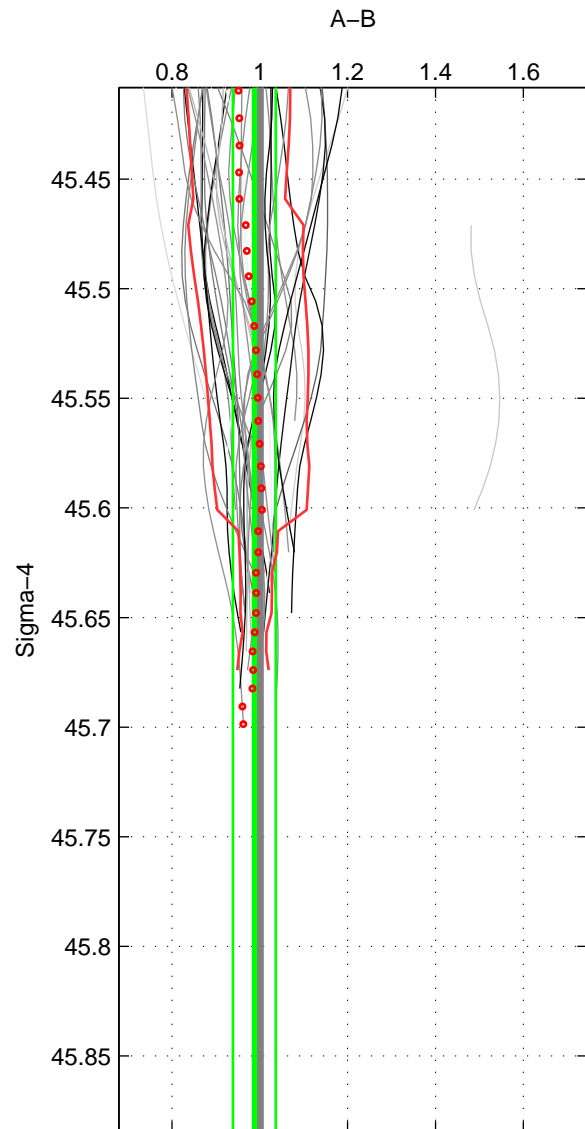

Cruise A (red). Date: May 1999 Cruisename: 687-49UP19990419

Cruise B (blue). Date: Jul 2002 Cruisename: 697-49UP20020620

\*\*\* "Favourite" values are means of spaces 1 2.

	Offset	O.StDev	Ratio	R.Stdev	Rating
SIGMA:	-0.851	2.970	0.988	0.049	5
THETA:	-0.682	2.902	0.990	0.049	5
DEPTH:	2.887	1.599	1.060	0.023	3
FAV.:	-0.767	2.936	0.989	0.049	5

Profiles of A: 14  
 Profiles of B: 13  
 Diff profs : 37  
 WMoffset (A-B): -0.85111  
 WMoffset stdev: 2.9695  
 WMratio (A/B): 0.98769  
 WMratio stdev: 0.048655

Quality (1-5): 5

Profiles of A: 14  
 Profiles of B: 13  
 Diff profs : 37  
 WMoffset (A-B): -0.68223  
 WMoffset stdev: 2.9024  
 WMratio (A/B): 0.9901  
 WMratio stdev: 0.049012

Quality (1-5): 5

Profiles of A: 14  
 Profiles of B: 13  
 Diff profs : 37  
 WMoffset (A-B): 2.8873  
 WMoffset stdev: 1.5986  
 WMratio (A/B): 1.0604  
 WMratio stdev: 0.022823

Quality (1-5): 3

Please note that statistics are bad.