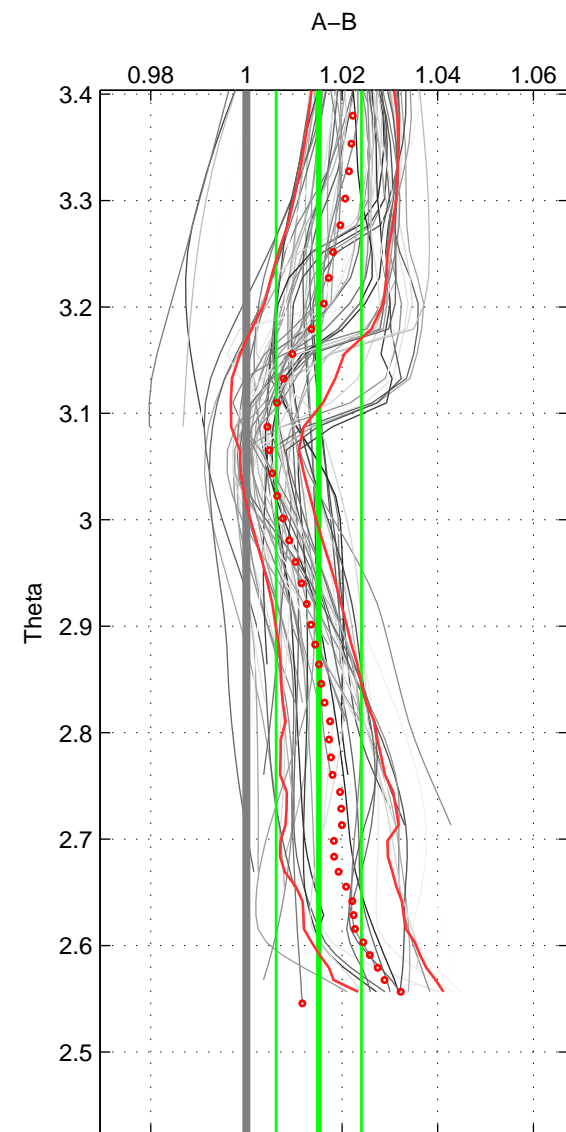

Cruise A (red). Date: May 1997 Cruisename: 152-06MT19970515

Cruise B (blue). Date: Sep 2005 Cruisename: 291-64PE20050907

\*\*\* "Favourite" values are means of spaces 1 2 3.

	Offset	O.StDev	Ratio	R.Stdev	Rating
SIGMA:	5.431	1.747	1.020	0.007	4
THETA:	4.091	2.411	1.015	0.009	4
DEPTH:	4.109	2.841	1.015	0.011	4
FAV.:	4.544	2.333	1.017	0.009	4

Profiles of A: 13  
 Profiles of B: 16  
 Diff profs : 64  
 WMoffset (A-B): 5.4313  
 WMoffset stdev: 1.7465  
 WMratio (A/B): 1.0199  
 WMratio stdev: 0.0065156

Quality (1-5): 4

Profiles of A: 13  
 Profiles of B: 16  
 Diff profs : 64  
 WMoffset (A-B): 4.0913  
 WMoffset stdev: 2.4106  
 WMratio (A/B): 1.0151  
 WMratio stdev: 0.008906

Quality (1-5): 4

Profiles of A: 13  
 Profiles of B: 16  
 Diff profs : 64  
 WMoffset (A-B): 4.1086  
 WMoffset stdev: 2.8413  
 WMratio (A/B): 1.0152  
 WMratio stdev: 0.010749

Quality (1-5): 4