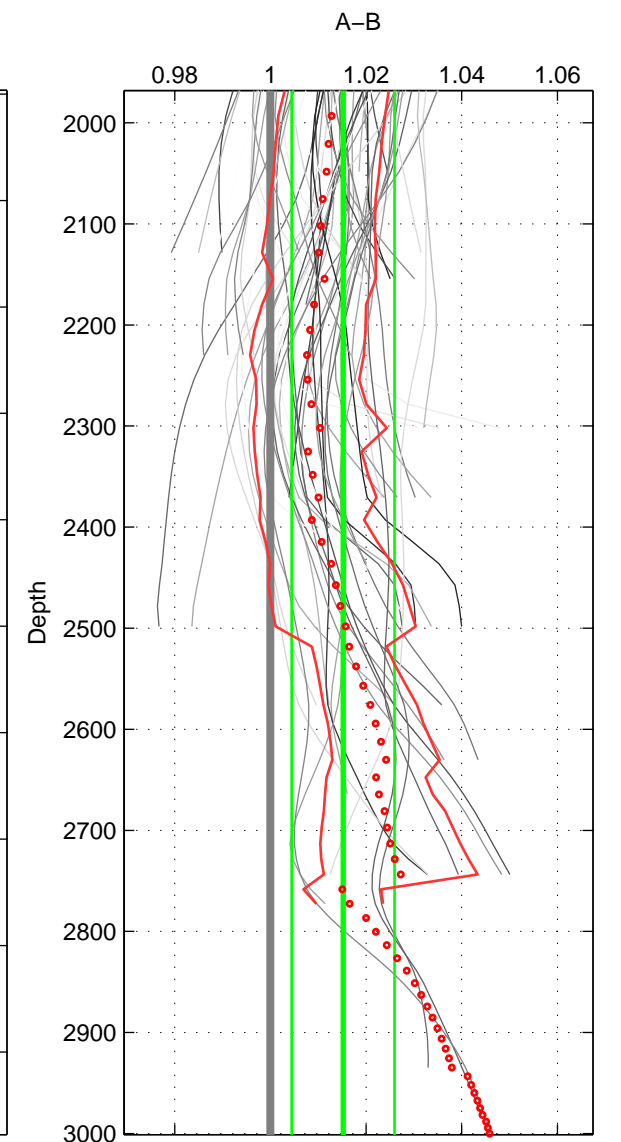

Cruise A (red). Date: May 1997 Cruisename: 152-06MT19970515

Cruise B (blue). Date: Sep 2005 Cruisename: 291-64PE20050907

\*\*\* "Favourite" values are means of spaces 1 2 3.

	Offset	O.StDev	Ratio	R.Stdev	Rating
SIGMA:	5.431	1.747	1.020	0.007	4
THETA:	4.091	2.411	1.015	0.009	4
DEPTH:	4.109	2.841	1.015	0.011	4
FAV.:	4.544	2.333	1.017	0.009	4

Profiles of A: 13  
 Profiles of B: 16  
 Diff profs : 64  
 WMoffset (A-B): 5.4313  
 WMoffset stdev: 1.7465  
 WMratio (A/B): 1.0199  
 WMratio stdev: 0.0065156

Quality (1-5): 4

Profiles of A: 13  
 Profiles of B: 16  
 Diff profs : 64  
 WMoffset (A-B): 4.0913  
 WMoffset stdev: 2.4106  
 WMratio (A/B): 1.0151  
 WMratio stdev: 0.008906

Quality (1-5): 4

Profiles of A: 13  
 Profiles of B: 16  
 Diff profs : 64  
 WMoffset (A-B): 4.1086  
 WMoffset stdev: 2.8413  
 WMratio (A/B): 1.0152  
 WMratio stdev: 0.010749

Quality (1-5): 4