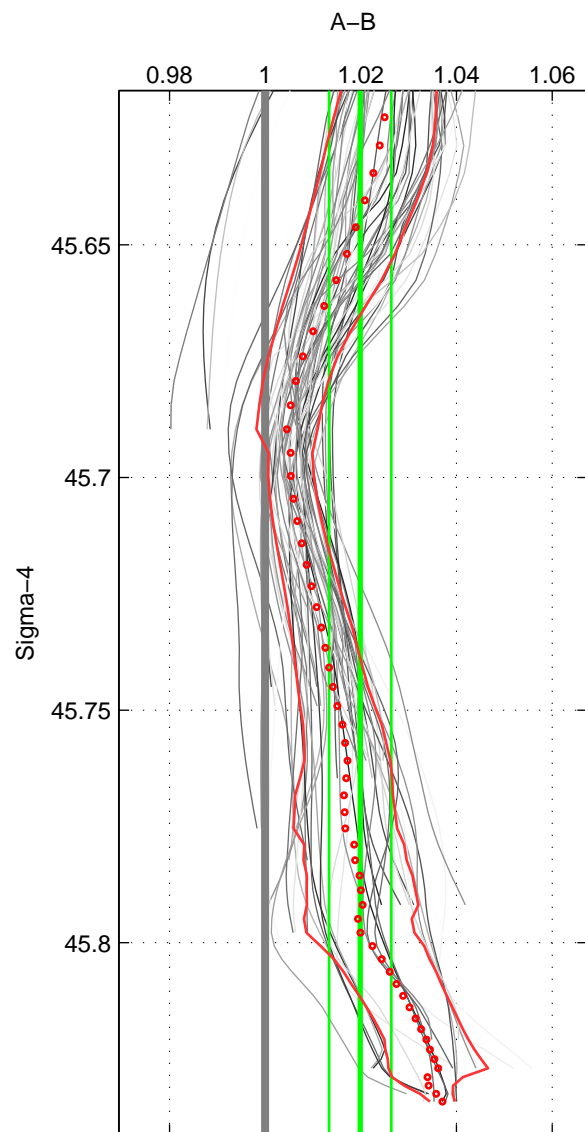

Cruise A (red). Date: May 1997 Cruisename: 152-06MT19970515

Cruise B (blue). Date: Sep 2005 Cruisename: 291-64PE20050907

\*\*\* "Favourite" values are means of spaces 1 2 3.

	Offset	O.StDev	Ratio	R.Stdev	Rating
SIGMA:	5.431	1.747	1.020	0.007	4
THETA:	4.091	2.411	1.015	0.009	4
DEPTH:	4.109	2.841	1.015	0.011	4
FAV.:	4.544	2.333	1.017	0.009	4

Profiles of A: 13  
 Profiles of B: 16  
 Diff profs : 64  
 WMoffset (A-B): 5.4313  
 WMoffset stdev: 1.7465  
 WMratio (A/B): 1.0199  
 WMratio stdev: 0.0065156

Quality (1-5): 4

Profiles of A: 13  
 Profiles of B: 16  
 Diff profs : 64  
 WMoffset (A-B): 4.0913  
 WMoffset stdev: 2.4106  
 WMratio (A/B): 1.0151  
 WMratio stdev: 0.008906

Quality (1-5): 4

Profiles of A: 13  
 Profiles of B: 16  
 Diff profs : 64  
 WMoffset (A-B): 4.1086  
 WMoffset stdev: 2.8413  
 WMratio (A/B): 1.0152  
 WMratio stdev: 0.010749

Quality (1-5): 4