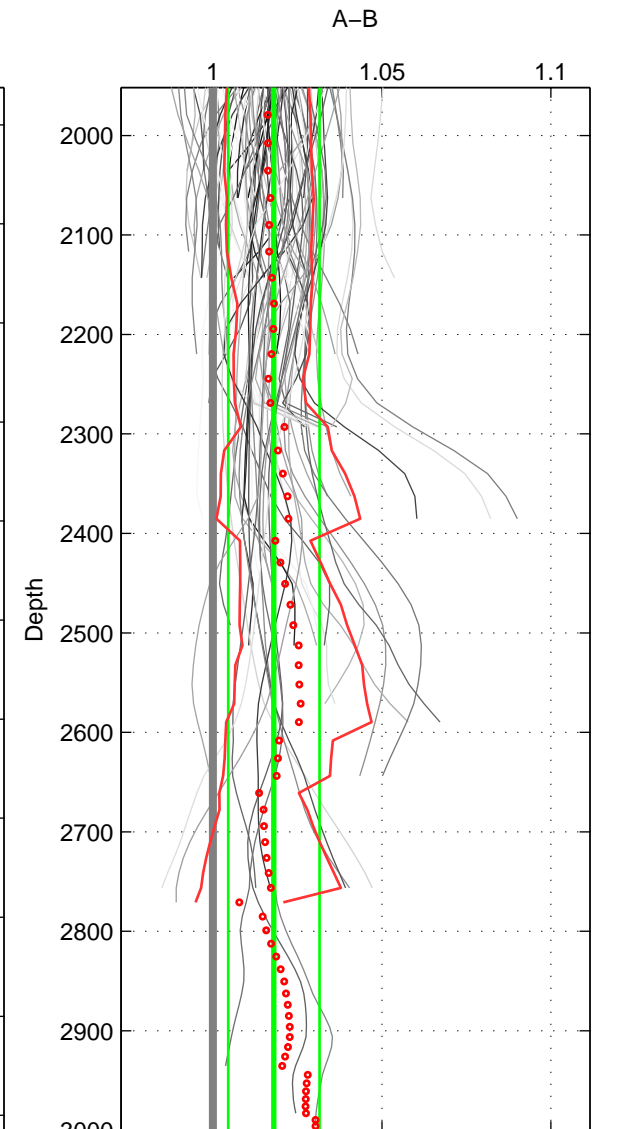

Cruise A (red). Date: May 1997 Cruisename: 152-06MT19970515  
 Cruise B (blue). Date: Apr 1991 Cruisename: 297-64TR19910408

\*\*\* "Favourite" values are means of spaces 1 2 3.

	Offset	O.StDev	Ratio	R.Stdev	Rating
SIGMA:	5.021	1.920	1.019	0.007	4
THETA:	4.859	2.308	1.018	0.009	4
DEPTH:	4.831	3.538	1.018	0.014	4
FAV.:	4.904	2.589	1.018	0.010	4

Profiles of A: 14  
 Profiles of B: 29  
 Diff profs : 99  
 WMoffset (A-B): 5.0214  
 WMoffset stdev: 1.9201  
 WMratio (A/B): 1.0186  
 WMratio stdev: 0.0071845

Quality (1-5): 4

Profiles of A: 14  
 Profiles of B: 29  
 Diff profs : 99  
 WMoffset (A-B): 4.8592  
 WMoffset stdev: 2.3081  
 WMratio (A/B): 1.0181  
 WMratio stdev: 0.0086348

Quality (1-5): 4

Profiles of A: 14  
 Profiles of B: 29  
 Diff profs : 99  
 WMoffset (A-B): 4.8307  
 WMoffset stdev: 3.5379  
 WMratio (A/B): 1.018  
 WMratio stdev: 0.013524

Quality (1-5): 4