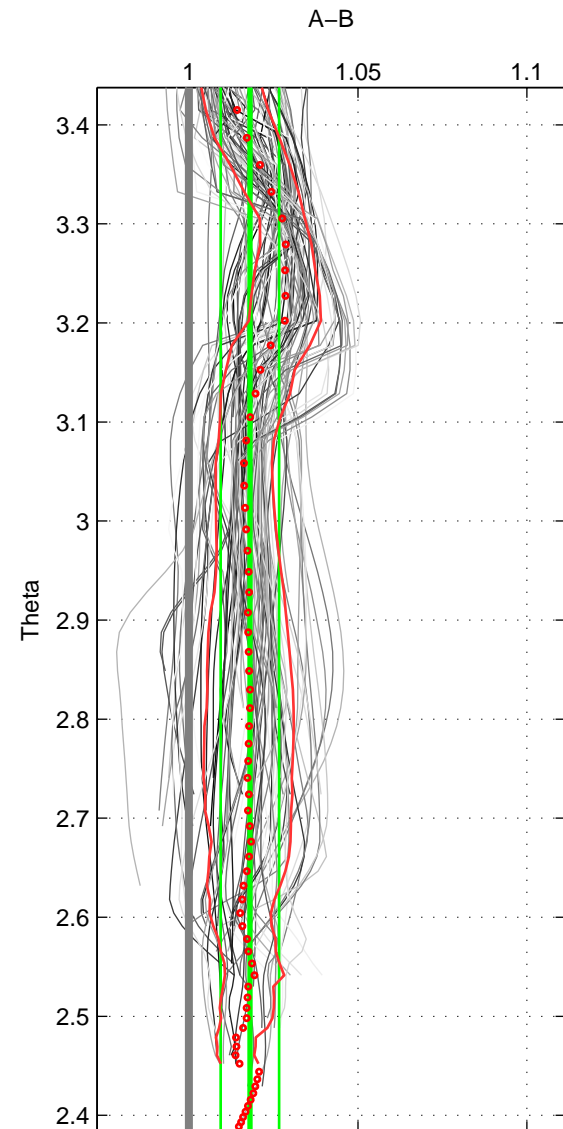

Cruise A (red). Date: May 1997 Cruisename: 152-06MT19970515  
 Cruise B (blue). Date: Apr 1991 Cruisename: 297-64TR19910408

\*\*\* "Favourite" values are means of spaces 1 2 3.

	Offset	O.StDev	Ratio	R.Stdev	Rating
SIGMA:	5.021	1.920	1.019	0.007	4
THETA:	4.859	2.308	1.018	0.009	4
DEPTH:	4.831	3.538	1.018	0.014	4
FAV.:	4.904	2.589	1.018	0.010	4

Profiles of A: 14  
 Profiles of B: 29  
 Diff profs : 99  
 WMoffset (A-B): 5.0214  
 WMoffset stdev: 1.9201  
 WMratio (A/B): 1.0186  
 WMratio stdev: 0.0071845

Quality (1-5): 4

Profiles of A: 14  
 Profiles of B: 29  
 Diff profs : 99  
 WMoffset (A-B): 4.8592  
 WMoffset stdev: 2.3081  
 WMratio (A/B): 1.0181  
 WMratio stdev: 0.0086348

Quality (1-5): 4

Profiles of A: 14  
 Profiles of B: 29  
 Diff profs : 99  
 WMoffset (A-B): 4.8307  
 WMoffset stdev: 3.5379  
 WMratio (A/B): 1.018  
 WMratio stdev: 0.013524

Quality (1-5): 4