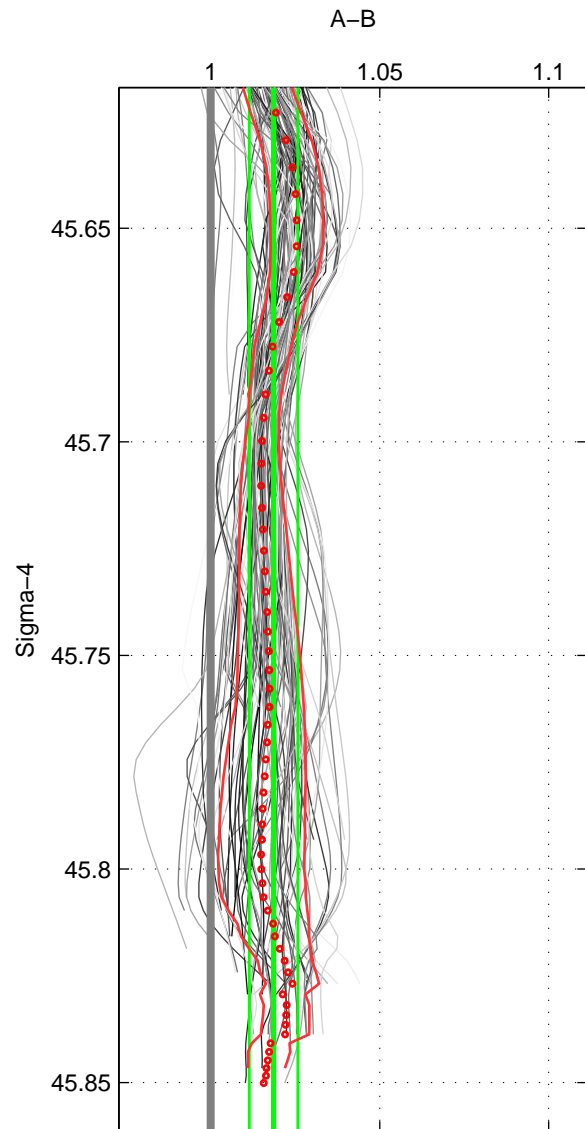

Cruise A (red). Date: May 1997 Cruisename: 152-06MT19970515  
 Cruise B (blue). Date: Apr 1991 Cruisename: 297-64TR19910408

\*\*\* "Favourite" values are means of spaces 1 2 3.

	Offset	O.StDev	Ratio	R.Stdev	Rating
SIGMA:	5.021	1.920	1.019	0.007	4
THETA:	4.859	2.308	1.018	0.009	4
DEPTH:	4.831	3.538	1.018	0.014	4
FAV.:	4.904	2.589	1.018	0.010	4

Profiles of A: 14  
 Profiles of B: 29  
 Diff profs : 99  
 WMoffset (A-B): 5.0214  
 WMoffset stdev: 1.9201  
 WMratio (A/B): 1.0186  
 WMratio stdev: 0.0071845

Quality (1-5): 4

Profiles of A: 14  
 Profiles of B: 29  
 Diff profs : 99  
 WMoffset (A-B): 4.8592  
 WMoffset stdev: 2.3081  
 WMratio (A/B): 1.0181  
 WMratio stdev: 0.0086348

Quality (1-5): 4

Profiles of A: 14  
 Profiles of B: 29  
 Diff profs : 99  
 WMoffset (A-B): 4.8307  
 WMoffset stdev: 3.5379  
 WMratio (A/B): 1.018  
 WMratio stdev: 0.013524

Quality (1-5): 4