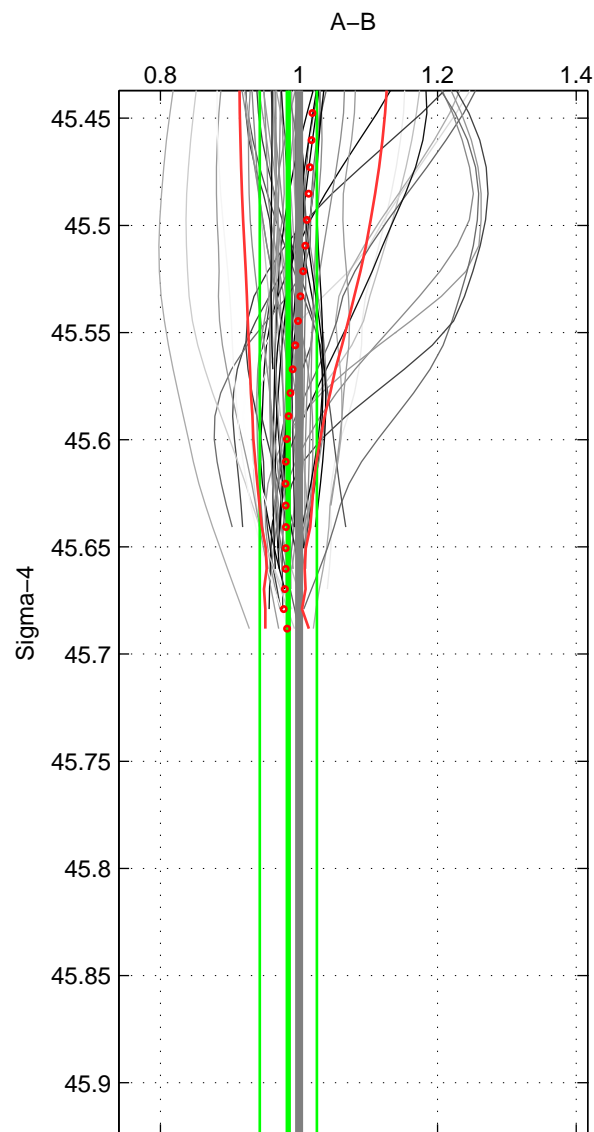

Cruise A (red). Date: Feb 2008 Cruisename: 676-49UF20080117

Cruise B (blue). Date: Oct 1998 Cruisename: 686-49UP19980916

\*\*\* "Favourite" values are those of space 2.

	Offset	O.StDev	Ratio	R.Stdev	Rating
SIGMA:	-1.327	3.365	0.984	0.041	4
THETA:	-1.164	4.085	0.985	0.055	5
DEPTH:	-1.925	1.135	0.976	0.015	3
FAV. :	-1.164	4.085	0.985	0.055	5

Profiles of A: 31  
 Profiles of B: 23  
 Diff profs : 59  
 WMoffset (A-B): -1.3269  
 WMoffset stdev: 3.3654  
 WMratio (A/B): 0.98448  
 WMratio stdev: 0.041166

Quality (1-5): 4

Profiles of A: 31  
 Profiles of B: 23  
 Diff profs : 59  
 WMoffset (A-B): -1.1641  
 WMoffset stdev: 4.0853  
 WMratio (A/B): 0.98529  
 WMratio stdev: 0.054692

Quality (1-5): 5

Profiles of A: 31  
 Profiles of B: 23  
 Diff profs : 59  
 WMoffset (A-B): -1.9251  
 WMoffset stdev: 1.1351  
 WMratio (A/B): 0.97645  
 WMratio stdev: 0.0148

Quality (1-5): 3

Please note that statistics are bad.