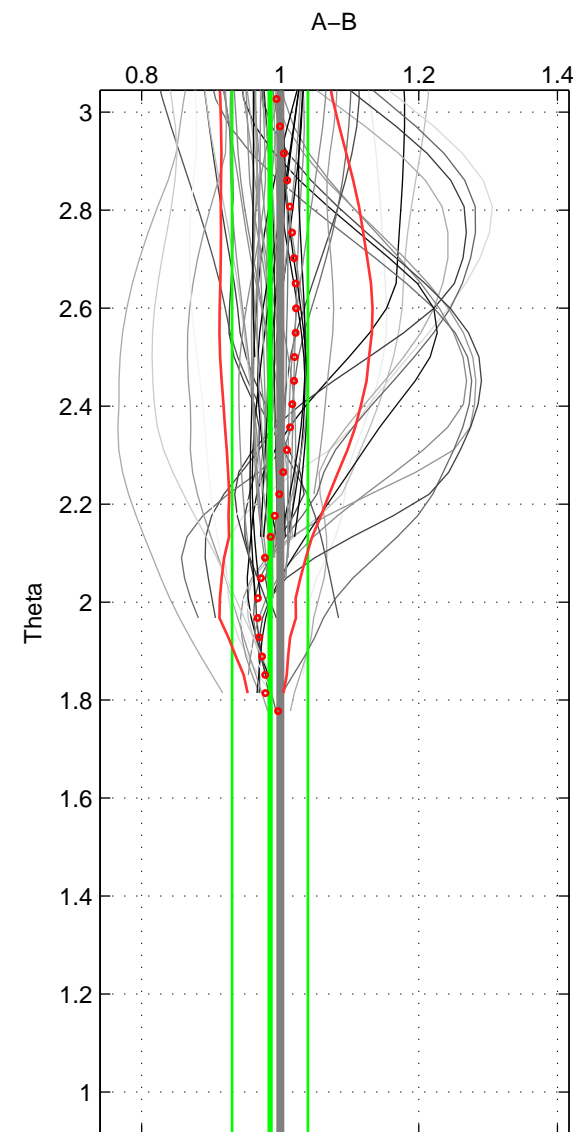

Cruise A (red). Date: Feb 2008 Cruisename: 676-49UF20080117

Cruise B (blue). Date: Oct 1998 Cruisename: 686-49UP19980916

\*\*\* "Favourite" values are those of space 2.

	Offset	O.StDev	Ratio	R.Stdev	Rating
SIGMA:	-1.327	3.365	0.984	0.041	4
THETA:	-1.164	4.085	0.985	0.055	5
DEPTH:	-1.925	1.135	0.976	0.015	3
FAV. :	-1.164	4.085	0.985	0.055	5

Profiles of A: 31  
 Profiles of B: 23  
 Diff profs : 59  
 WMoffset (A-B): -1.3269  
 WMoffset stdev: 3.3654  
 WMratio (A/B): 0.98448  
 WMratio stdev: 0.041166

Quality (1-5): 4

Profiles of A: 31  
 Profiles of B: 23  
 Diff profs : 59  
 WMoffset (A-B): -1.1641  
 WMoffset stdev: 4.0853  
 WMratio (A/B): 0.98529  
 WMratio stdev: 0.054692

Quality (1-5): 5

Profiles of A: 31  
 Profiles of B: 23  
 Diff profs : 59  
 WMoffset (A-B): -1.9251  
 WMoffset stdev: 1.1351  
 WMratio (A/B): 0.97645  
 WMratio stdev: 0.0148

Quality (1-5): 3

Please note that statistics are bad.