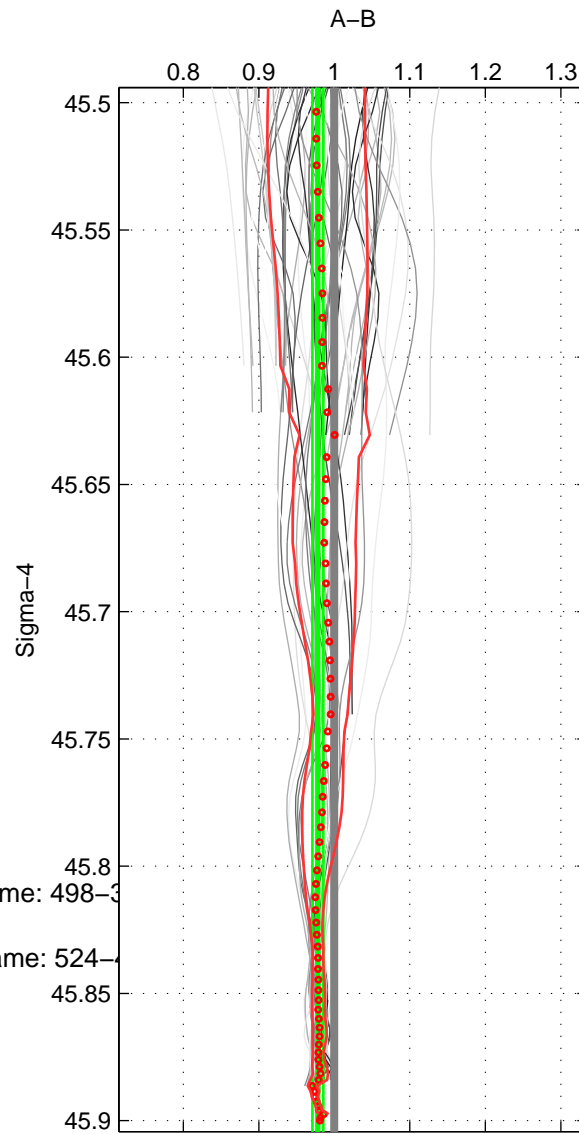

Cruise A (red). Date: Aug 1993 Cruisename: 498-3

Cruise B (blue). Date: Nov 1993 Cruisename: 524-3

*** "Favourite" values are means of spaces 1 2 3.

	Offset	O.StDev	Ratio	R.Stdev	Rating
SIGMA:	-3.085	1.215	0.978	0.007	5
THETA:	-2.564	1.222	0.981	0.008	5
DEPTH:	-4.133	1.679	0.973	0.010	5
FAV. :	-3.261	1.372	0.978	0.008	5

Profiles of A: 9
 Profiles of B: 8
 Diff profs : 57
 WMoffset (A-B): -3.0854
 WMoffset stdev: 1.2154
 WMratio (A/B): 0.97823
 WMratio stdev: 0.0070916

Quality (1-5): 5

Profiles of A: 9
 Profiles of B: 8
 Diff profs : 57
 WMoffset (A-B): -2.5645
 WMoffset stdev: 1.2222
 WMratio (A/B): 0.98107
 WMratio stdev: 0.00796

Quality (1-5): 5

Profiles of A: 9
 Profiles of B: 8
 Diff profs : 57
 WMoffset (A-B): -4.1334
 WMoffset stdev: 1.6793
 WMratio (A/B): 0.97322
 WMratio stdev: 0.010322

Quality (1-5): 5