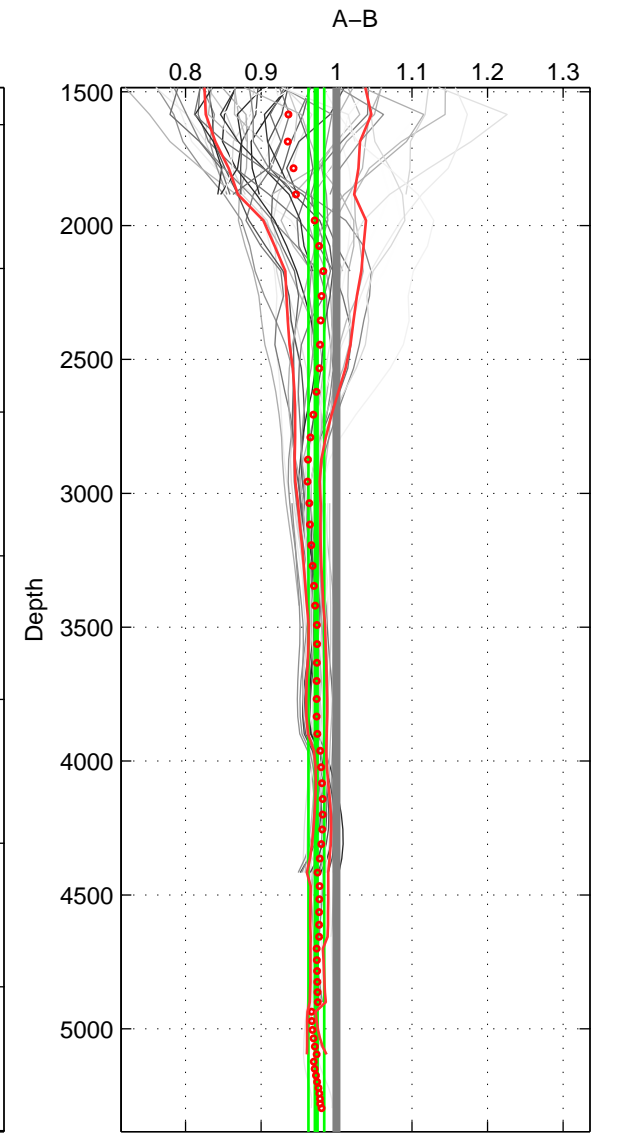

Cruise A (red). Date: Aug 1993 Cruisename: 498-3

Cruise B (blue). Date: Nov 1993 Cruisename: 524-3

*** "Favourite" values are means of spaces 1 2 3.

	Offset	O.StDev	Ratio	R.Stdev	Rating
SIGMA:	-3.085	1.215	0.978	0.007	5
THETA:	-2.564	1.222	0.981	0.008	5
DEPTH:	-4.133	1.679	0.973	0.010	5
FAV. :	-3.261	1.372	0.978	0.008	5

Profiles of A: 9
 Profiles of B: 8
 Diff profs : 57
 WMoffset (A-B): -3.0854
 WMoffset stdev: 1.2154
 WMratio (A/B): 0.97823
 WMratio stdev: 0.0070916

Quality (1-5): 5

Profiles of A: 9
 Profiles of B: 8
 Diff profs : 57
 WMoffset (A-B): -2.5645
 WMoffset stdev: 1.2222
 WMratio (A/B): 0.98107
 WMratio stdev: 0.00796

Quality (1-5): 5

Profiles of A: 9
 Profiles of B: 8
 Diff profs : 57
 WMoffset (A-B): -4.1334
 WMoffset stdev: 1.6793
 WMratio (A/B): 0.97322
 WMratio stdev: 0.010322

Quality (1-5): 5