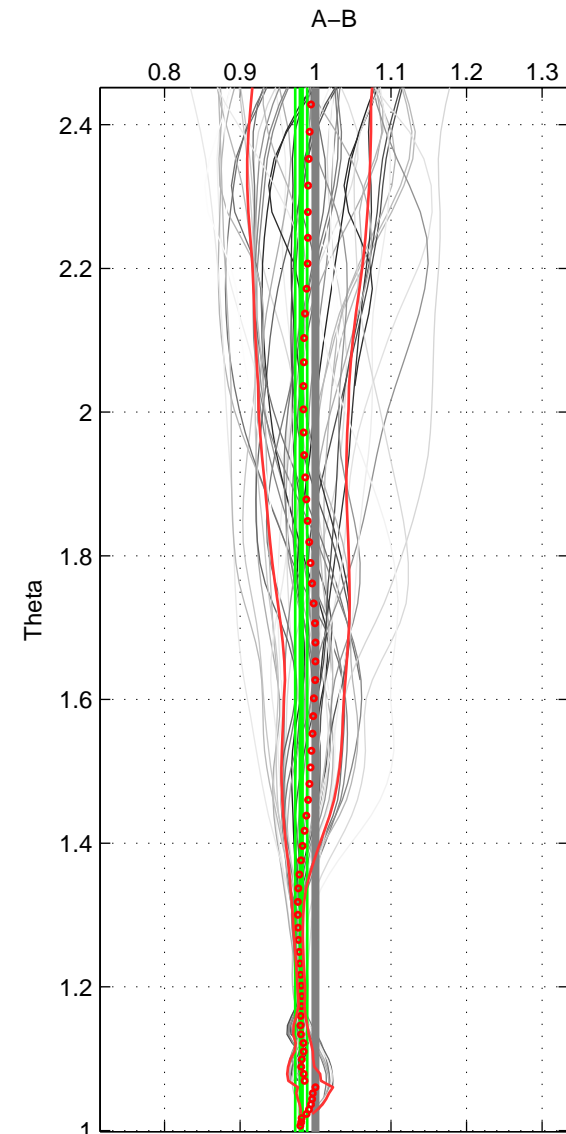

Cruise A (red). Date: Aug 1993 Cruisename: 498-3

Cruise B (blue). Date: Nov 1993 Cruisename: 524-3

*** "Favourite" values are means of spaces 1 2 3.

	Offset	O.StDev	Ratio	R.Stdev	Rating
SIGMA:	-3.085	1.215	0.978	0.007	5
THETA:	-2.564	1.222	0.981	0.008	5
DEPTH:	-4.133	1.679	0.973	0.010	5
FAV. :	-3.261	1.372	0.978	0.008	5

Profiles of A: 9
 Profiles of B: 8
 Diff profs : 57
 WMoffset (A-B): -3.0854
 WMoffset stdev: 1.2154
 WMratio (A/B): 0.97823
 WMratio stdev: 0.0070916

Quality (1-5): 5

Profiles of A: 9
 Profiles of B: 8
 Diff profs : 57
 WMoffset (A-B): -2.5645
 WMoffset stdev: 1.2222
 WMratio (A/B): 0.98107
 WMratio stdev: 0.00796

Quality (1-5): 5

Profiles of A: 9
 Profiles of B: 8
 Diff profs : 57
 WMoffset (A-B): -4.1334
 WMoffset stdev: 1.6793
 WMratio (A/B): 0.97322
 WMratio stdev: 0.010322

Quality (1-5): 5