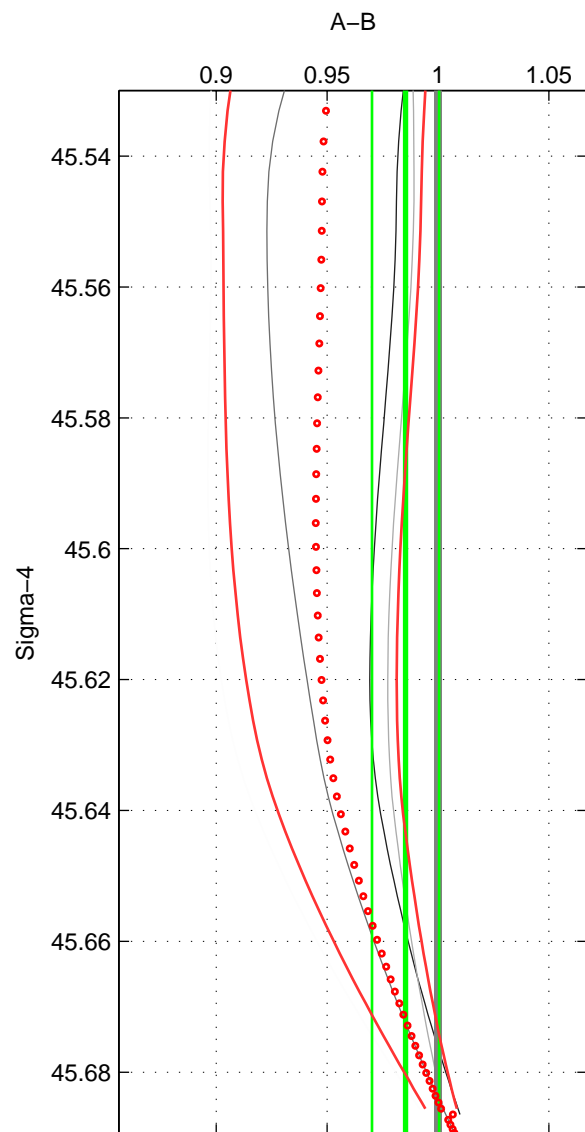

Cruise A (red). Date: Nov 2007 Cruisename: 675-49UF20071023  
 Cruise B (blue). Date: Feb 2006 Cruisename: 710-49UP20060113

\*\*\* "Favourite" values are means of spaces 1 2 3.

	Offset	O.StDev	Ratio	R.Stdev	Rating
SIGMA:	-1.729	1.759	0.985	0.015	2
THETA:	-3.101	3.258	0.973	0.029	2
DEPTH:	-2.485	1.789	0.979	0.015	2
FAV. :	-2.438	2.269	0.979	0.020	2

Profiles of A: 4  
 Profiles of B: 1  
 Diff profs : 4  
 WMoffset (A-B): -1.7289  
 WMoffset stdev: 1.7591  
 WMratio (A/B): 0.98539  
 WMratio stdev: 0.015147

Quality (1-5): 2

Profiles of A: 4  
 Profiles of B: 2  
 Diff profs : 4  
 WMoffset (A-B): -3.1009  
 WMoffset stdev: 3.2585  
 WMratio (A/B): 0.97287  
 WMratio stdev: 0.028997

Quality (1-5): 2

Profiles of A: 4  
 Profiles of B: 2  
 Diff profs : 4  
 WMoffset (A-B): -2.4854  
 WMoffset stdev: 1.7894  
 WMratio (A/B): 0.97884  
 WMratio stdev: 0.015327

Quality (1-5): 2