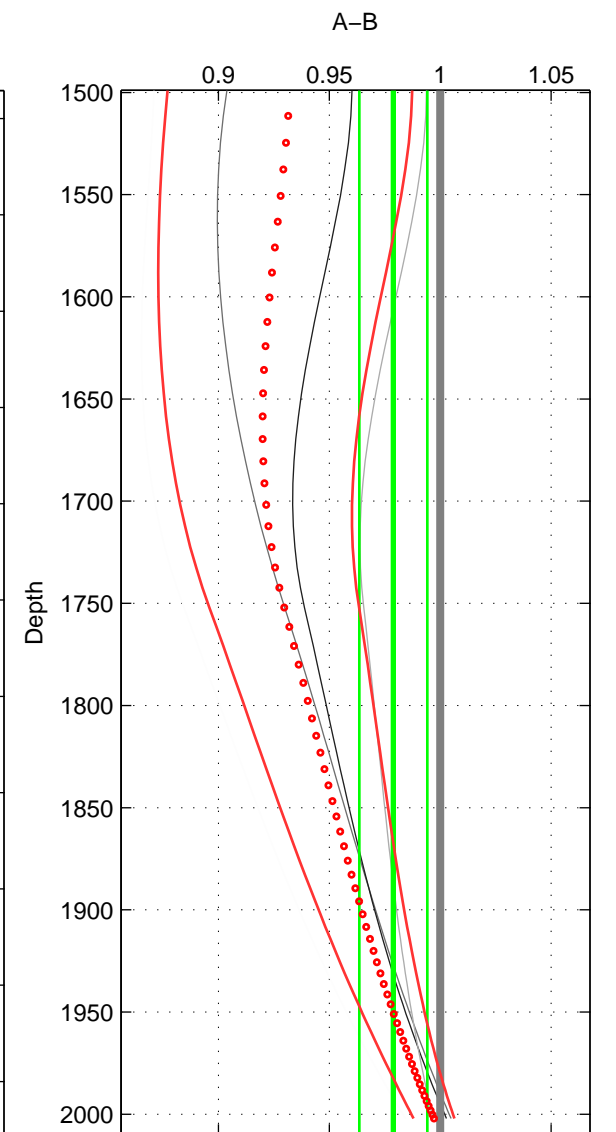

Cruise A (red). Date: Nov 2007 Cruisename: 675-49UF20071023  
 Cruise B (blue). Date: Feb 2006 Cruisename: 710-49UP20060113

\*\*\* "Favourite" values are means of spaces 1 2 3.

	Offset	O.StDev	Ratio	R.Stdev	Rating
SIGMA:	-1.729	1.759	0.985	0.015	2
THETA:	-3.101	3.258	0.973	0.029	2
DEPTH:	-2.485	1.789	0.979	0.015	2
FAV. :	-2.438	2.269	0.979	0.020	2

Profiles of A: 4  
 Profiles of B: 1  
 Diff profs : 4  
 WMoffset (A-B): -1.7289  
 WMoffset stdev: 1.7591  
 WMratio (A/B): 0.98539  
 WMratio stdev: 0.015147

Quality (1-5): 2

Profiles of A: 4  
 Profiles of B: 2  
 Diff profs : 4  
 WMoffset (A-B): -3.1009  
 WMoffset stdev: 3.2585  
 WMratio (A/B): 0.97287  
 WMratio stdev: 0.028997

Quality (1-5): 2

Profiles of A: 4  
 Profiles of B: 2  
 Diff profs : 4  
 WMoffset (A-B): -2.4854  
 WMoffset stdev: 1.7894  
 WMratio (A/B): 0.97884  
 WMratio stdev: 0.015327

Quality (1-5): 2