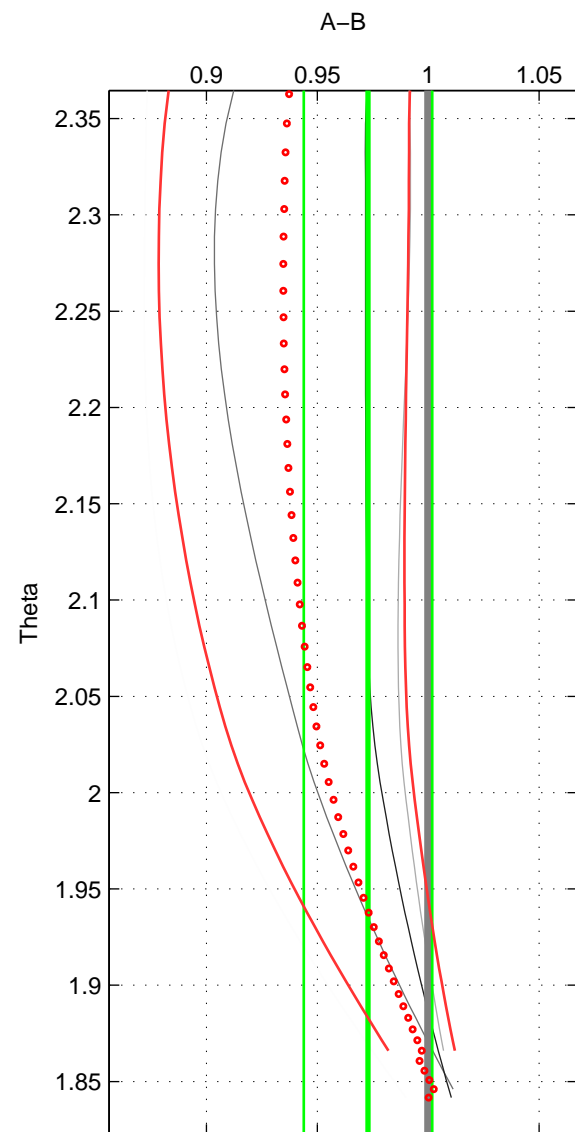

Cruise A (red). Date: Nov 2007 Cruisename: 675-49UF20071023  
 Cruise B (blue). Date: Feb 2006 Cruisename: 710-49UP20060113

\*\*\* "Favourite" values are means of spaces 1 2 3.

	Offset	O.StDev	Ratio	R.Stdev	Rating
SIGMA:	-1.729	1.759	0.985	0.015	2
THETA:	-3.101	3.258	0.973	0.029	2
DEPTH:	-2.485	1.789	0.979	0.015	2
FAV. :	-2.438	2.269	0.979	0.020	2

Profiles of A: 4  
 Profiles of B: 1  
 Diff profs : 4  
 WMoffset (A-B): -1.7289  
 WMoffset stdev: 1.7591  
 WMratio (A/B): 0.98539  
 WMratio stdev: 0.015147

Quality (1-5): 2

Profiles of A: 4  
 Profiles of B: 2  
 Diff profs : 4  
 WMoffset (A-B): -3.1009  
 WMoffset stdev: 3.2585  
 WMratio (A/B): 0.97287  
 WMratio stdev: 0.028997

Quality (1-5): 2

Profiles of A: 4  
 Profiles of B: 2  
 Diff profs : 4  
 WMoffset (A-B): -2.4854  
 WMoffset stdev: 1.7894  
 WMratio (A/B): 0.97884  
 WMratio stdev: 0.015327

Quality (1-5): 2