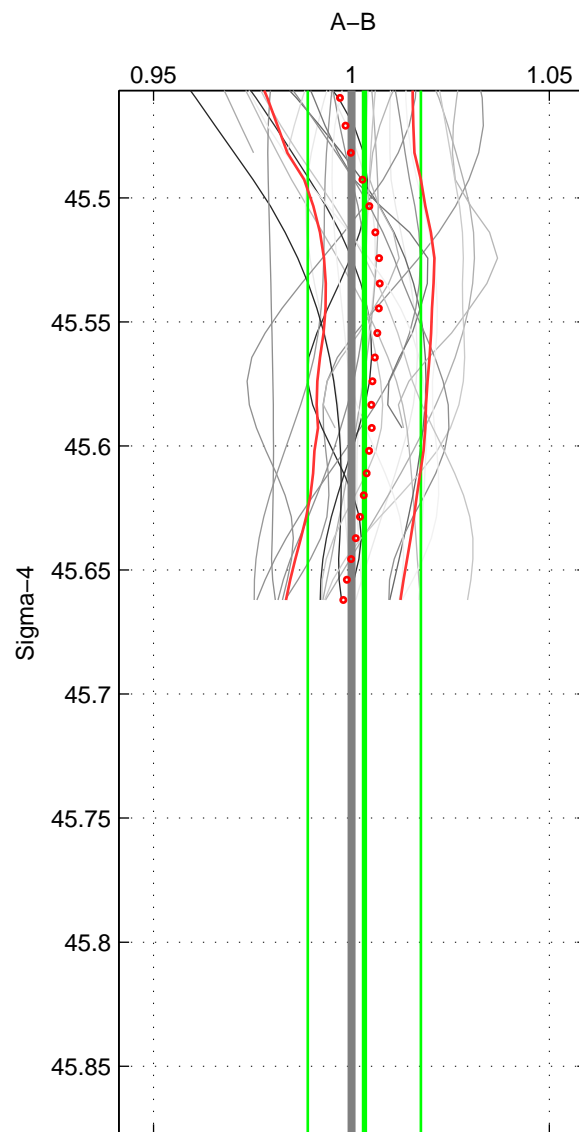

Cruise A (red). Date: Mar 1989 Cruisename: 507-32MW19890206

Cruise B (blue). Date: May 2001 Cruisename: 655-49UF20010509

*** "Favourite" values are means of spaces 1 2.

	Offset	O.StDev	Ratio	R.Stdev	Rating
SIGMA:	0.337	1.497	1.003	0.014	4
THETA:	0.155	1.628	1.001	0.015	4
DEPTH:	-0.322	0.211	0.997	0.002	3
FAV.:	0.246	1.563	1.002	0.015	4

Profiles of A: 11
 Profiles of B: 3
 Diff profs : 29
 WMoffset (A-B): 0.3367
 WMoffset stdev: 1.4974
 WMratio (A/B): 1.0033
 WMratio stdev: 0.014298

Quality (1-5): 4

Profiles of A: 11
 Profiles of B: 3
 Diff profs : 29
 WMoffset (A-B): 0.15465
 WMoffset stdev: 1.6279
 WMratio (A/B): 1.0015
 WMratio stdev: 0.015499

Quality (1-5): 4

Profiles of A: 11
 Profiles of B: 3
 Diff profs : 29
 WMoffset (A-B): -0.3222
 WMoffset stdev: 0.21136
 WMratio (A/B): 0.99703
 WMratio stdev: 0.0018818

Quality (1-5): 3

Please note that statistics are bad.