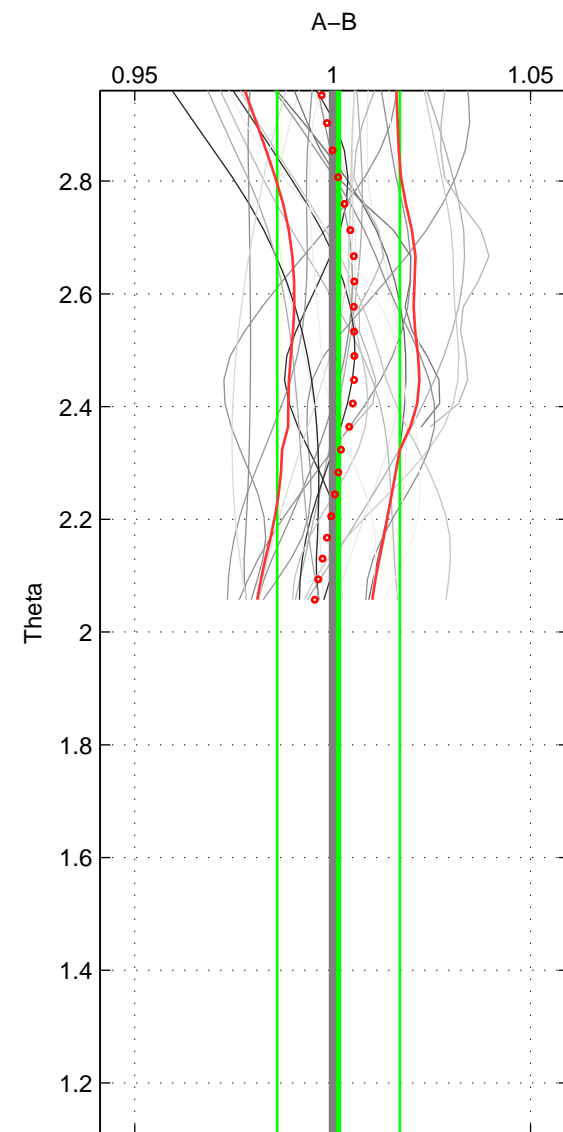

Cruise A (red). Date: Mar 1989 Cruisename: 507-32MW19890206

Cruise B (blue). Date: May 2001 Cruisename: 655-49UF20010509

*** "Favourite" values are means of spaces 1 2.

	Offset	O.StDev	Ratio	R.Stdev	Rating
SIGMA:	0.337	1.497	1.003	0.014	4
THETA:	0.155	1.628	1.001	0.015	4
DEPTH:	-0.322	0.211	0.997	0.002	3
FAV.:	0.246	1.563	1.002	0.015	4

Profiles of A: 11
 Profiles of B: 3
 Diff profs : 29
 WMoffset (A-B): 0.3367
 WMoffset stdev: 1.4974
 WMratio (A/B): 1.0033
 WMratio stdev: 0.014298

Quality (1-5): 4

Profiles of A: 11
 Profiles of B: 3
 Diff profs : 29
 WMoffset (A-B): 0.15465
 WMoffset stdev: 1.6279
 WMratio (A/B): 1.0015
 WMratio stdev: 0.015499

Quality (1-5): 4

Profiles of A: 11
 Profiles of B: 3
 Diff profs : 29
 WMoffset (A-B): -0.3222
 WMoffset stdev: 0.21136
 WMratio (A/B): 0.99703
 WMratio stdev: 0.0018818

Quality (1-5): 3

Please note that statistics are bad.