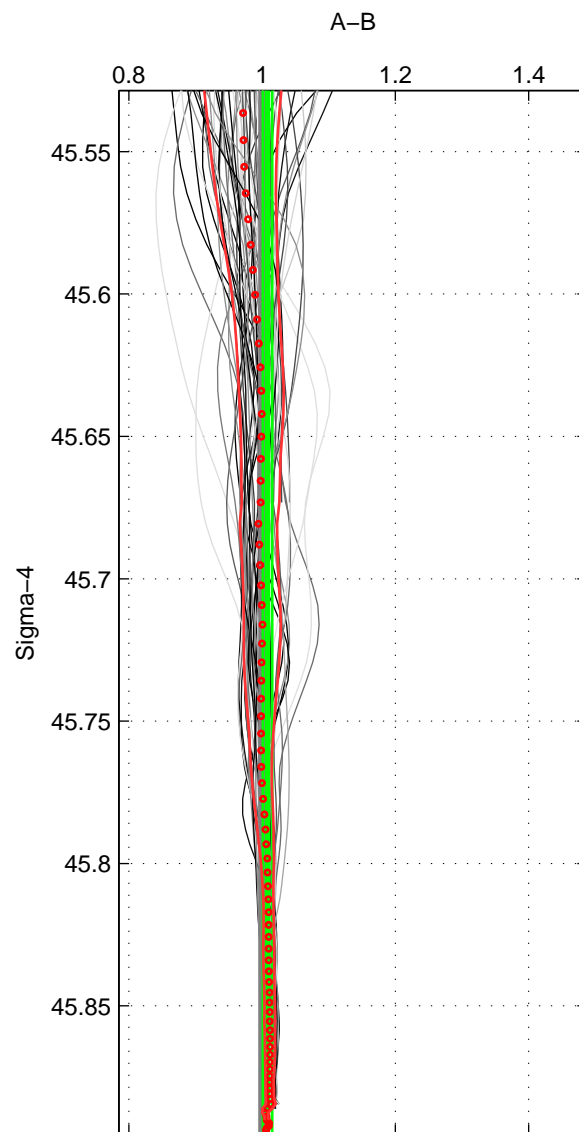

Cruise A (red). Date: Jun 2001 Cruisename: 591-49NZ20010604

Cruise B (blue). Date: Jun 2006 Cruisename: 608-49NZ20060526

\*\*\* "Favourite" values are means of spaces 1 2 3.

	Offset	O.StDev	Ratio	R.Stdev	Rating
SIGMA:	0.997	1.081	1.008	0.007	5
THETA:	0.359	1.054	1.003	0.007	5
DEPTH:	0.904	1.693	1.005	0.010	5
FAV.:	0.753	1.276	1.006	0.008	5

Profiles of A: 14  
 Profiles of B: 31  
 Diff profs : 59  
 WMoffset (A-B): 0.99666  
 WMoffset stdev: 1.0806  
 WMratio (A/B): 1.0082  
 WMratio stdev: 0.0069179

Quality (1-5): 5

Profiles of A: 14  
 Profiles of B: 31  
 Diff profs : 59  
 WMoffset (A-B): 0.35895  
 WMoffset stdev: 1.0535  
 WMratio (A/B): 1.003  
 WMratio stdev: 0.0065935

Quality (1-5): 5

Profiles of A: 14  
 Profiles of B: 31  
 Diff profs : 59  
 WMoffset (A-B): 0.90358  
 WMoffset stdev: 1.693  
 WMratio (A/B): 1.0055  
 WMratio stdev: 0.010425

Quality (1-5): 5