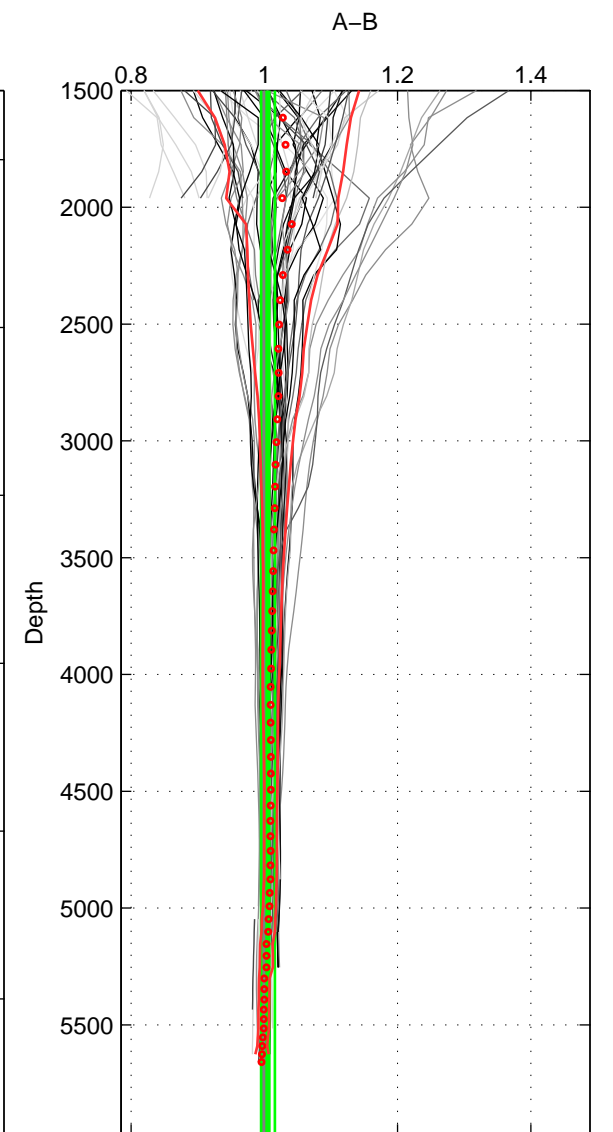

Cruise A (red). Date: Jun 2001 Cruisename: 591-49NZ20010604

Cruise B (blue). Date: Jun 2006 Cruisename: 608-49NZ20060526

\*\*\* "Favourite" values are means of spaces 1 2 3.

	Offset	O.StDev	Ratio	R.Stdev	Rating
SIGMA:	0.997	1.081	1.008	0.007	5
THETA:	0.359	1.054	1.003	0.007	5
DEPTH:	0.904	1.693	1.005	0.010	5
FAV.:	0.753	1.276	1.006	0.008	5

Profiles of A: 14  
 Profiles of B: 31  
 Diff profs : 59  
 WMoffset (A-B): 0.99666  
 WMoffset stdev: 1.0806  
 WMratio (A/B): 1.0082  
 WMratio stdev: 0.0069179

Quality (1-5): 5

Profiles of A: 14  
 Profiles of B: 31  
 Diff profs : 59  
 WMoffset (A-B): 0.35895  
 WMoffset stdev: 1.0535  
 WMratio (A/B): 1.003  
 WMratio stdev: 0.0065935

Quality (1-5): 5

Profiles of A: 14  
 Profiles of B: 31  
 Diff profs : 59  
 WMoffset (A-B): 0.90358  
 WMoffset stdev: 1.693  
 WMratio (A/B): 1.0055  
 WMratio stdev: 0.010425

Quality (1-5): 5