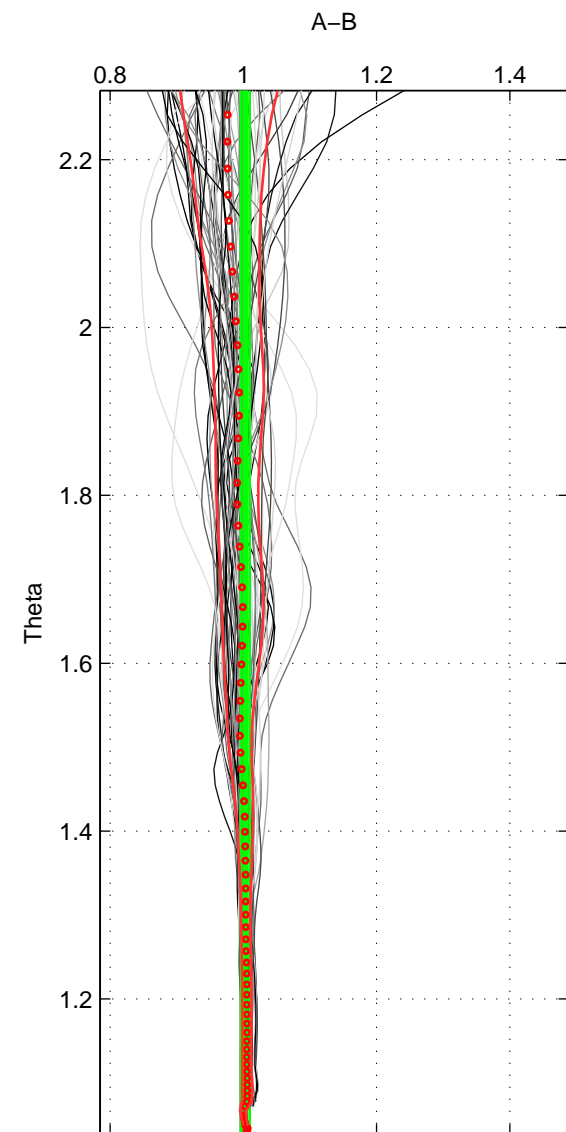

Cruise A (red). Date: Jun 2001 Cruisename: 591-49NZ20010604

Cruise B (blue). Date: Jun 2006 Cruisename: 608-49NZ20060526

\*\*\* "Favourite" values are means of spaces 1 2 3.

	Offset	O.StDev	Ratio	R.Stdev	Rating
SIGMA:	0.997	1.081	1.008	0.007	5
THETA:	0.359	1.054	1.003	0.007	5
DEPTH:	0.904	1.693	1.005	0.010	5
FAV.:	0.753	1.276	1.006	0.008	5

Profiles of A: 14  
 Profiles of B: 31  
 Diff profs : 59  
 WMoffset (A-B): 0.99666  
 WMoffset stdev: 1.0806  
 WMratio (A/B): 1.0082  
 WMratio stdev: 0.0069179

Quality (1-5): 5

Profiles of A: 14  
 Profiles of B: 31  
 Diff profs : 59  
 WMoffset (A-B): 0.35895  
 WMoffset stdev: 1.0535  
 WMratio (A/B): 1.003  
 WMratio stdev: 0.0065935

Quality (1-5): 5

Profiles of A: 14  
 Profiles of B: 31  
 Diff profs : 59  
 WMoffset (A-B): 0.90358  
 WMoffset stdev: 1.693  
 WMratio (A/B): 1.0055  
 WMratio stdev: 0.010425

Quality (1-5): 5