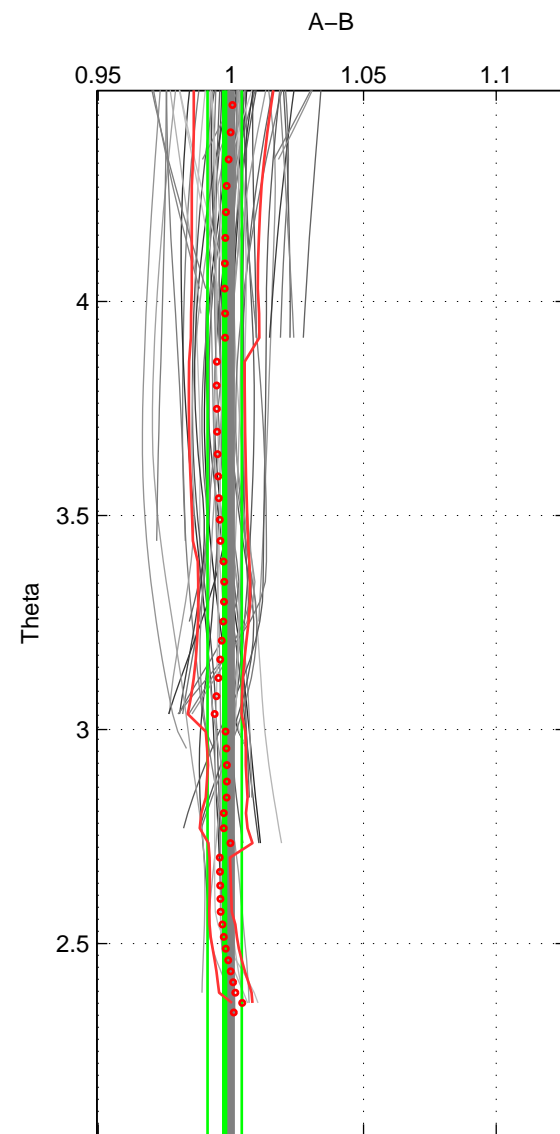

Cruise A (red). Date: May 1993 Cruisename: 204-29CS19930510  
 Cruise B (blue). Date: Jun 1989 Cruisename: 268-35LU19890509

\*\*\* "Favourite" values are means of spaces 1 2.

	Offset	O.StDev	Ratio	R.Stdev	Rating
SIGMA:	0.635	1.465	1.003	0.006	5
THETA:	-0.585	1.603	0.998	0.006	5
DEPTH:	0.145	3.288	1.001	0.013	4
FAV.:	0.025	1.534	1.000	0.006	5

Profiles of A: 12  
 Profiles of B: 14  
 Diff profs : 58  
 WMoffset (A-B): 0.63453  
 WMoffset stdev: 1.4655  
 WMratio (A/B): 1.0025  
 WMratio stdev: 0.0059531

Quality (1-5): 5

Profiles of A: 12  
 Profiles of B: 14  
 Diff profs : 58  
 WMoffset (A-B): -0.5853  
 WMoffset stdev: 1.6027  
 WMratio (A/B): 0.99764  
 WMratio stdev: 0.0064399

Quality (1-5): 5

Profiles of A: 20  
 Profiles of B: 14  
 Diff profs : 93  
 WMoffset (A-B): 0.14497  
 WMoffset stdev: 3.2879  
 WMratio (A/B): 1.0006  
 WMratio stdev: 0.01307

Quality (1-5): 4