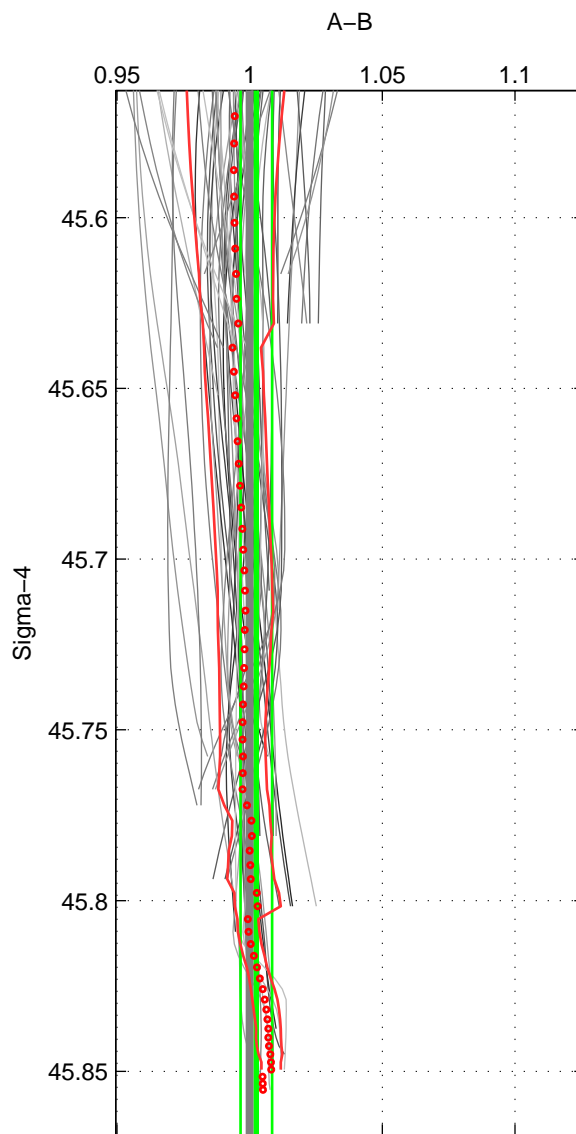

Cruise A (red). Date: May 1993 Cruisename: 204-29CS19930510  
 Cruise B (blue). Date: Jun 1989 Cruisename: 268-35LU19890509

\*\*\* "Favourite" values are means of spaces 1 2.

	Offset	O.StDev	Ratio	R.Stdev	Rating
SIGMA:	0.635	1.465	1.003	0.006	5
THETA:	-0.585	1.603	0.998	0.006	5
DEPTH:	0.145	3.288	1.001	0.013	4
FAV.:	0.025	1.534	1.000	0.006	5

Profiles of A: 12  
 Profiles of B: 14  
 Diff profs : 58  
 WMoffset (A-B): 0.63453  
 WMoffset stdev: 1.4655  
 WMratio (A/B): 1.0025  
 WMratio stdev: 0.0059531

Quality (1-5): 5

Profiles of A: 12  
 Profiles of B: 14  
 Diff profs : 58  
 WMoffset (A-B): -0.5853  
 WMoffset stdev: 1.6027  
 WMratio (A/B): 0.99764  
 WMratio stdev: 0.0064399

Quality (1-5): 5

Profiles of A: 20  
 Profiles of B: 14  
 Diff profs : 93  
 WMoffset (A-B): 0.14497  
 WMoffset stdev: 3.2879  
 WMratio (A/B): 1.0006  
 WMratio stdev: 0.01307

Quality (1-5): 4