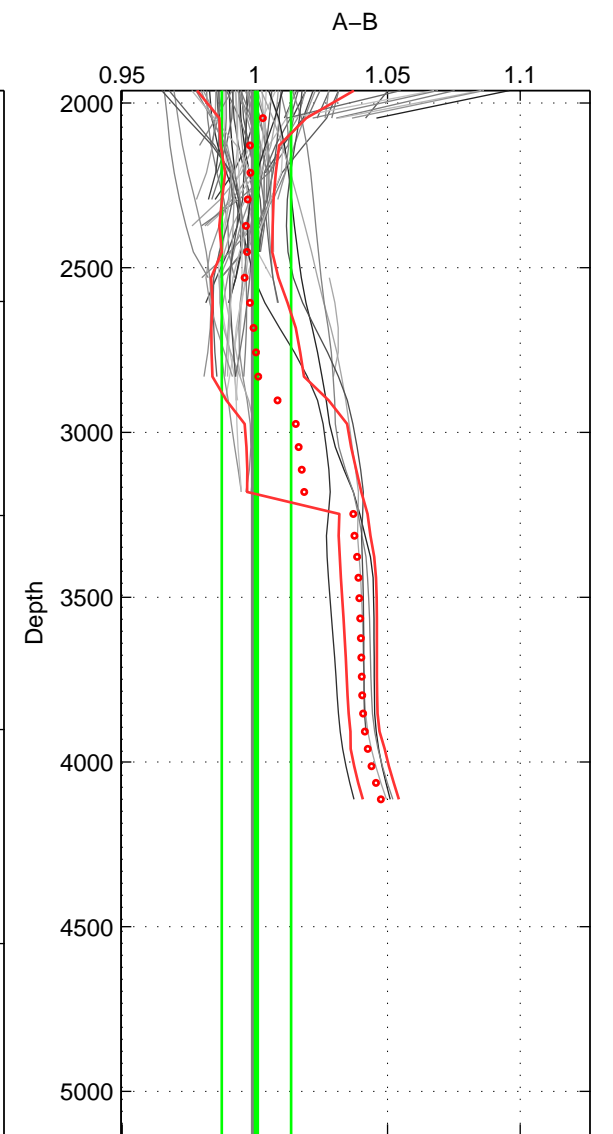

Cruise A (red). Date: May 1993 Cruisename: 204-29CS19930510  
 Cruise B (blue). Date: Jun 1989 Cruisename: 268-35LU19890509

\*\*\* "Favourite" values are means of spaces 1 2.

	Offset	O.StDev	Ratio	R.Stdev	Rating
SIGMA:	0.635	1.465	1.003	0.006	5
THETA:	-0.585	1.603	0.998	0.006	5
DEPTH:	0.145	3.288	1.001	0.013	4
FAV.:	0.025	1.534	1.000	0.006	5

Profiles of A: 12  
 Profiles of B: 14  
 Diff profs : 58  
 WMoffset (A-B): 0.63453  
 WMoffset stdev: 1.4655  
 WMratio (A/B): 1.0025  
 WMratio stdev: 0.0059531

Quality (1-5): 5

Profiles of A: 12  
 Profiles of B: 14  
 Diff profs : 58  
 WMoffset (A-B): -0.5853  
 WMoffset stdev: 1.6027  
 WMratio (A/B): 0.99764  
 WMratio stdev: 0.0064399

Quality (1-5): 5

Profiles of A: 20  
 Profiles of B: 14  
 Diff profs : 93  
 WMoffset (A-B): 0.14497  
 WMoffset stdev: 3.2879  
 WMratio (A/B): 1.0006  
 WMratio stdev: 0.01307

Quality (1-5): 4