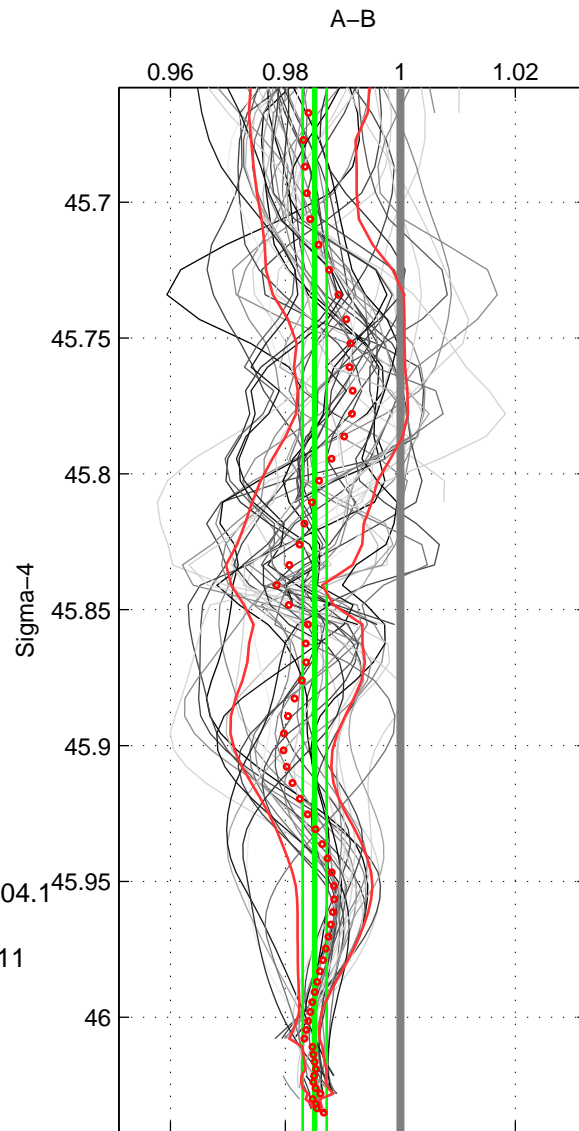

Cruise A (red). Date: Aug 1993 Cruisename: 251-33MW19930704.1
 Cruise B (blue). Date: Feb 2005 Cruisename: 254-33RO20050111

*** "Favourite" values are means of spaces 1 2 3.

	Offset	O.StDev	Ratio	R.Stdev	Rating
SIGMA:	-3.365	0.462	0.985	0.002	5
THETA:	-3.399	0.475	0.985	0.002	5
DEPTH:	-4.372	0.714	0.981	0.003	5
FAV. :	-3.712	0.550	0.984	0.002	5

Profiles of A: 9
 Profiles of B: 10
 Diff profs : 49
 WMoffset (A-B): -3.3651
 WMoffset stdev: 0.46188
 WMratio (A/B): 0.9851
 WMratio stdev: 0.002093

Quality (1-5): 5

Profiles of A: 9
 Profiles of B: 10
 Diff profs : 49
 WMoffset (A-B): -3.3991
 WMoffset stdev: 0.47514
 WMratio (A/B): 0.98503
 WMratio stdev: 0.0021143

Quality (1-5): 5

Profiles of A: 9
 Profiles of B: 10
 Diff profs : 49
 WMoffset (A-B): -4.3719
 WMoffset stdev: 0.71419
 WMratio (A/B): 0.98058
 WMratio stdev: 0.0032141

Quality (1-5): 5