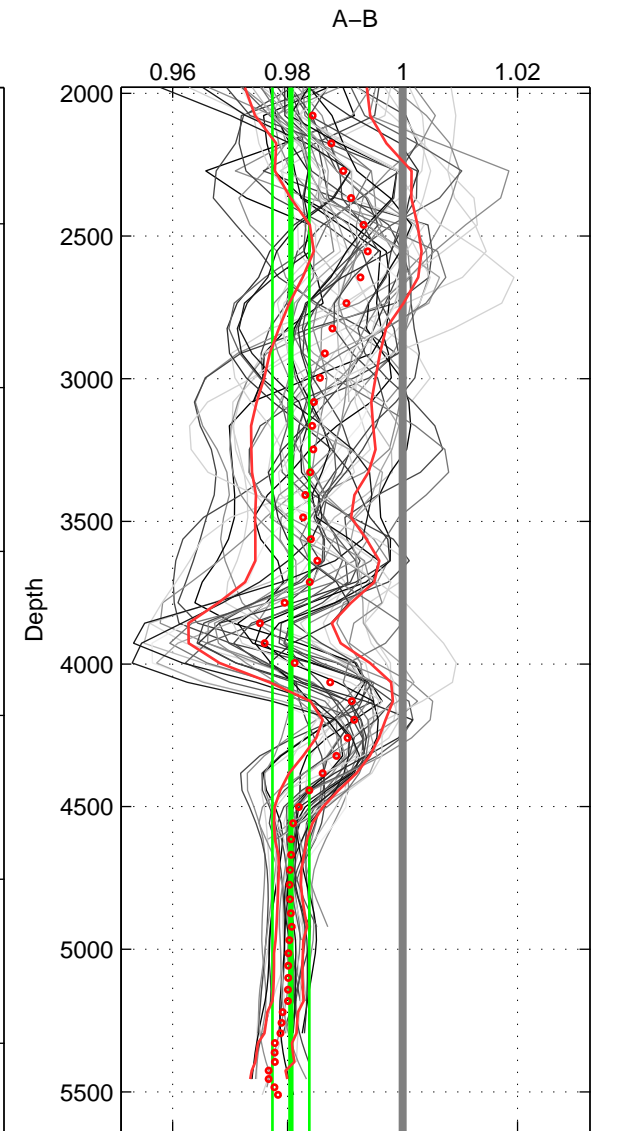

Cruise A (red). Date: Aug 1993 Cruisename: 251-33MW19930704.1
 Cruise B (blue). Date: Feb 2005 Cruisename: 254-33RO20050111

*** "Favourite" values are means of spaces 1 2 3.

	Offset	O.StDev	Ratio	R.Stdev	Rating
SIGMA:	-3.365	0.462	0.985	0.002	5
THETA:	-3.399	0.475	0.985	0.002	5
DEPTH:	-4.372	0.714	0.981	0.003	5
FAV. :	-3.712	0.550	0.984	0.002	5

Profiles of A: 9
 Profiles of B: 10
 Diff profs : 49
 WMoffset (A-B): -3.3651
 WMoffset stdev: 0.46188
 WMratio (A/B): 0.9851
 WMratio stdev: 0.002093

Quality (1-5): 5

Profiles of A: 9
 Profiles of B: 10
 Diff profs : 49
 WMoffset (A-B): -3.3991
 WMoffset stdev: 0.47514
 WMratio (A/B): 0.98503
 WMratio stdev: 0.0021143

Quality (1-5): 5

Profiles of A: 9
 Profiles of B: 10
 Diff profs : 49
 WMoffset (A-B): -4.3719
 WMoffset stdev: 0.71419
 WMratio (A/B): 0.98058
 WMratio stdev: 0.0032141

Quality (1-5): 5