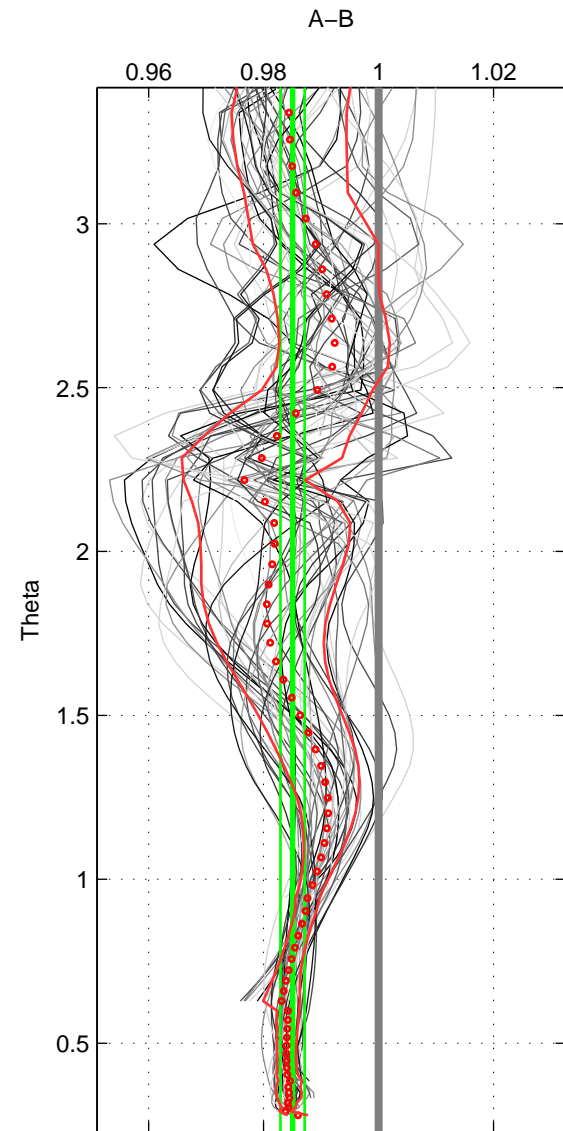

Cruise A (red). Date: Aug 1993 Cruisename: 251-33MW19930704.1
 Cruise B (blue). Date: Feb 2005 Cruisename: 254-33RO20050111

*** "Favourite" values are means of spaces 1 2 3.

	Offset	O.StDev	Ratio	R.Stdev	Rating
SIGMA:	-3.365	0.462	0.985	0.002	5
THETA:	-3.399	0.475	0.985	0.002	5
DEPTH:	-4.372	0.714	0.981	0.003	5
FAV. :	-3.712	0.550	0.984	0.002	5

Profiles of A: 9
 Profiles of B: 10
 Diff profs : 49
 WMoffset (A-B): -3.3651
 WMoffset stdev: 0.46188
 WMratio (A/B): 0.9851
 WMratio stdev: 0.002093

Quality (1-5): 5

Profiles of A: 9
 Profiles of B: 10
 Diff profs : 49
 WMoffset (A-B): -3.3991
 WMoffset stdev: 0.47514
 WMratio (A/B): 0.98503
 WMratio stdev: 0.0021143

Quality (1-5): 5

Profiles of A: 9
 Profiles of B: 10
 Diff profs : 49
 WMoffset (A-B): -4.3719
 WMoffset stdev: 0.71419
 WMratio (A/B): 0.98058
 WMratio stdev: 0.0032141

Quality (1-5): 5