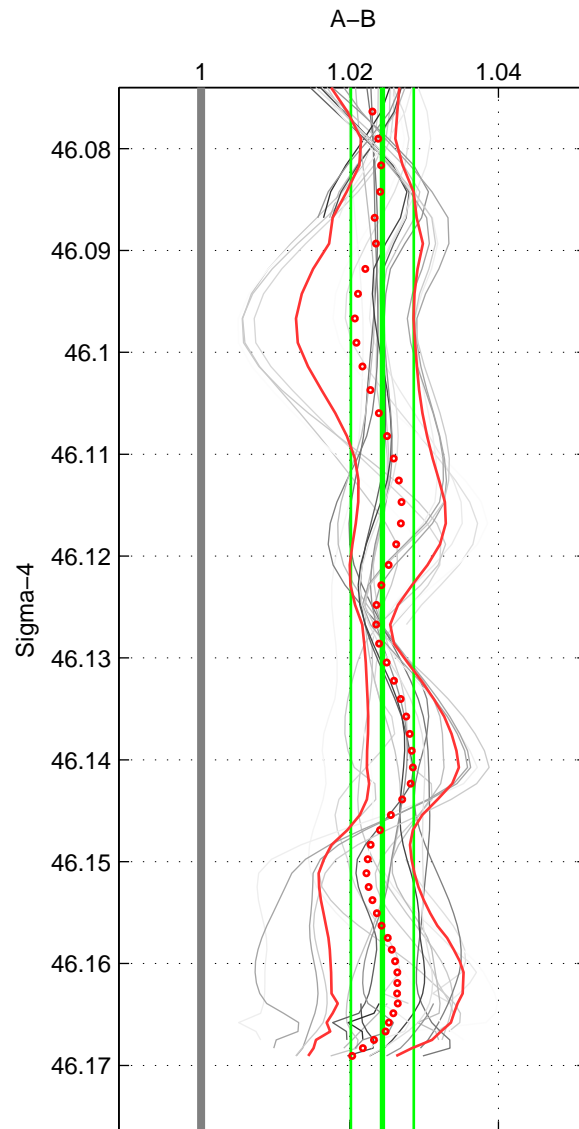

Cruise A (red). Date: Dec 2010 Cruisename: 130-06AQ20101128

Cruise B (blue). Date: Apr 1995 Cruisename: 320-74JC19950320

*** "Favourite" values are means of spaces 1 2 3.

	Offset	O.StDev	Ratio	R.Stdev	Rating
SIGMA:	5.659	0.962	1.024	0.004	5
THETA:	5.600	1.050	1.024	0.005	5
DEPTH:	5.391	1.201	1.023	0.005	5
FAV.:	5.550	1.071	1.024	0.005	5

Profiles of A: 9
 Profiles of B: 7
 Diff profs : 26
 WMoffset (A-B): 5.659
 WMoffset stdev: 0.9623
 WMratio (A/B): 1.0244
 WMratio stdev: 0.0042318

Quality (1-5): 5

Profiles of A: 9
 Profiles of B: 7
 Diff profs : 26
 WMoffset (A-B): 5.6001
 WMoffset stdev: 1.0496
 WMratio (A/B): 1.0243
 WMratio stdev: 0.0046588

Quality (1-5): 5

Profiles of A: 9
 Profiles of B: 7
 Diff profs : 26
 WMoffset (A-B): 5.3914
 WMoffset stdev: 1.2012
 WMratio (A/B): 1.0228
 WMratio stdev: 0.0051981

Quality (1-5): 5