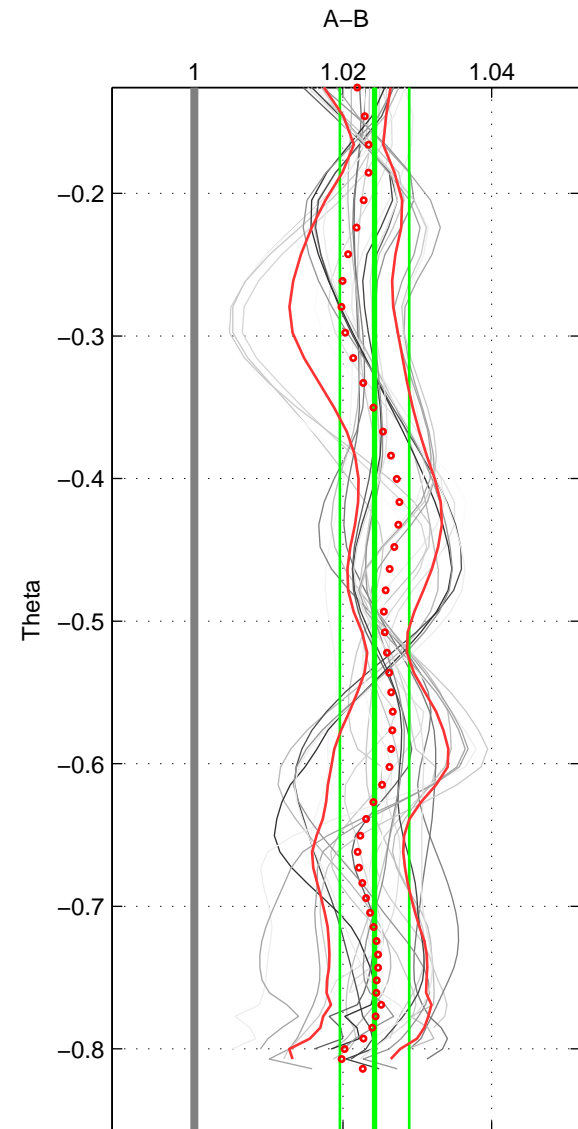

Cruise A (red). Date: Dec 2010 Cruisename: 130-06AQ20101128

Cruise B (blue). Date: Apr 1995 Cruisename: 320-74JC19950320

*** "Favourite" values are means of spaces 1 2 3.

	Offset	O.StDev	Ratio	R.Stdev	Rating
SIGMA:	5.659	0.962	1.024	0.004	5
THETA:	5.600	1.050	1.024	0.005	5
DEPTH:	5.391	1.201	1.023	0.005	5
FAV.:	5.550	1.071	1.024	0.005	5

Profiles of A: 9
 Profiles of B: 7
 Diff profs : 26
 WMoffset (A-B): 5.659
 WMoffset stdev: 0.9623
 WMratio (A/B): 1.0244
 WMratio stdev: 0.0042318

Quality (1-5): 5

Profiles of A: 9
 Profiles of B: 7
 Diff profs : 26
 WMoffset (A-B): 5.6001
 WMoffset stdev: 1.0496
 WMratio (A/B): 1.0243
 WMratio stdev: 0.0046588

Quality (1-5): 5

Profiles of A: 9
 Profiles of B: 7
 Diff profs : 26
 WMoffset (A-B): 5.3914
 WMoffset stdev: 1.2012
 WMratio (A/B): 1.0228
 WMratio stdev: 0.0051981

Quality (1-5): 5