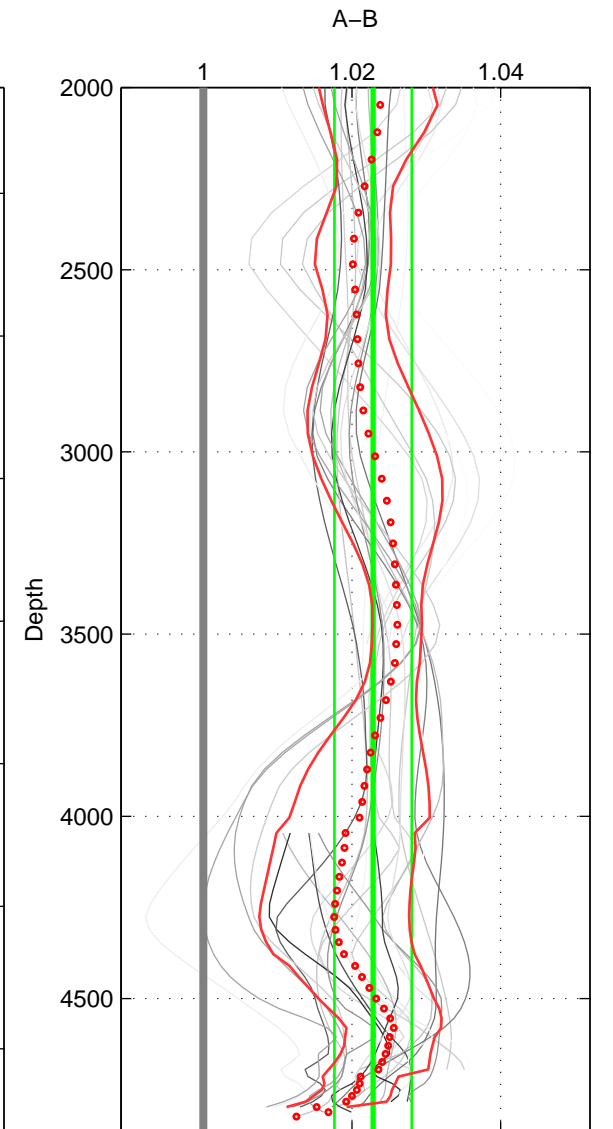

Cruise A (red). Date: Dec 2010 Cruisename: 130-06AQ20101128

Cruise B (blue). Date: Apr 1995 Cruisename: 320-74JC19950320

*** "Favourite" values are means of spaces 1 2 3.

	Offset	O.StDev	Ratio	R.Stdev	Rating
SIGMA:	5.659	0.962	1.024	0.004	5
THETA:	5.600	1.050	1.024	0.005	5
DEPTH:	5.391	1.201	1.023	0.005	5
FAV.:	5.550	1.071	1.024	0.005	5

Profiles of A: 9
 Profiles of B: 7
 Diff profs : 26
 WMoffset (A-B): 5.659
 WMoffset stdev: 0.9623
 WMratio (A/B): 1.0244
 WMratio stdev: 0.0042318

Quality (1-5): 5

Profiles of A: 9
 Profiles of B: 7
 Diff profs : 26
 WMoffset (A-B): 5.6001
 WMoffset stdev: 1.0496
 WMratio (A/B): 1.0243
 WMratio stdev: 0.0046588

Quality (1-5): 5

Profiles of A: 9
 Profiles of B: 7
 Diff profs : 26
 WMoffset (A-B): 5.3914
 WMoffset stdev: 1.2012
 WMratio (A/B): 1.0228
 WMratio stdev: 0.0051981

Quality (1-5): 5