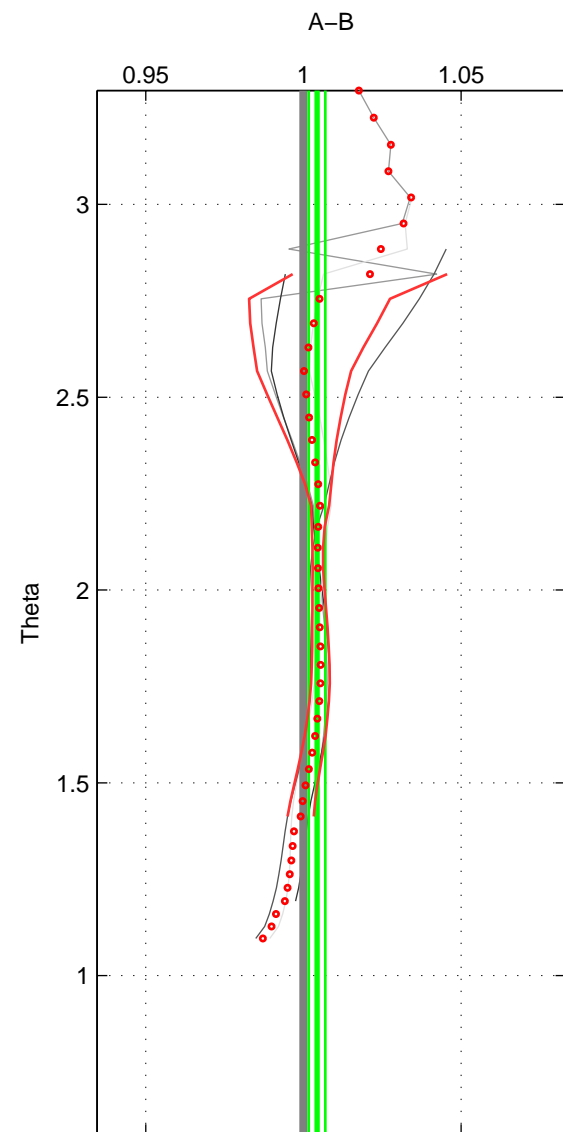

Cruise A (red). Date: Aug 1997 Cruisename: 63-34AR19970805

Cruise B (blue). Date: Nov 1972 Cruisename: 219-316N19720718.1

\*\*\* "Favourite" values are means of spaces 1 2.

	Offset	O.StDev	Ratio	R.Stdev	Rating
SIGMA:	2.250	0.763	1.008	0.003	2
THETA:	1.258	0.776	1.004	0.003	2
DEPTH:	-1.019	7.951	0.997	0.027	1
FAV.:	1.754	0.769	1.006	0.003	2

Profiles of A: 7  
 Profiles of B: 1  
 Diff profs: 4  
 WMoffset (A-B): 2.2497  
 WMoffset stdev: 0.76259  
 WMratio (A/B): 1.0077  
 WMratio stdev: 0.0026242

Quality (1-5): 2

Profiles of A: 7  
 Profiles of B: 1  
 Diff profs: 4  
 WMoffset (A-B): 1.2583  
 WMoffset stdev: 0.77567  
 WMratio (A/B): 1.0043  
 WMratio stdev: 0.0026628

Quality (1-5): 2

Profiles of A: 7  
 Profiles of B: 1  
 Diff profs: 4  
 WMoffset (A-B): -1.0193  
 WMoffset stdev: 7.9512  
 WMratio (A/B): 0.99708  
 WMratio stdev: 0.026894

Quality (1-5): 1

Please note that statistics are bad.