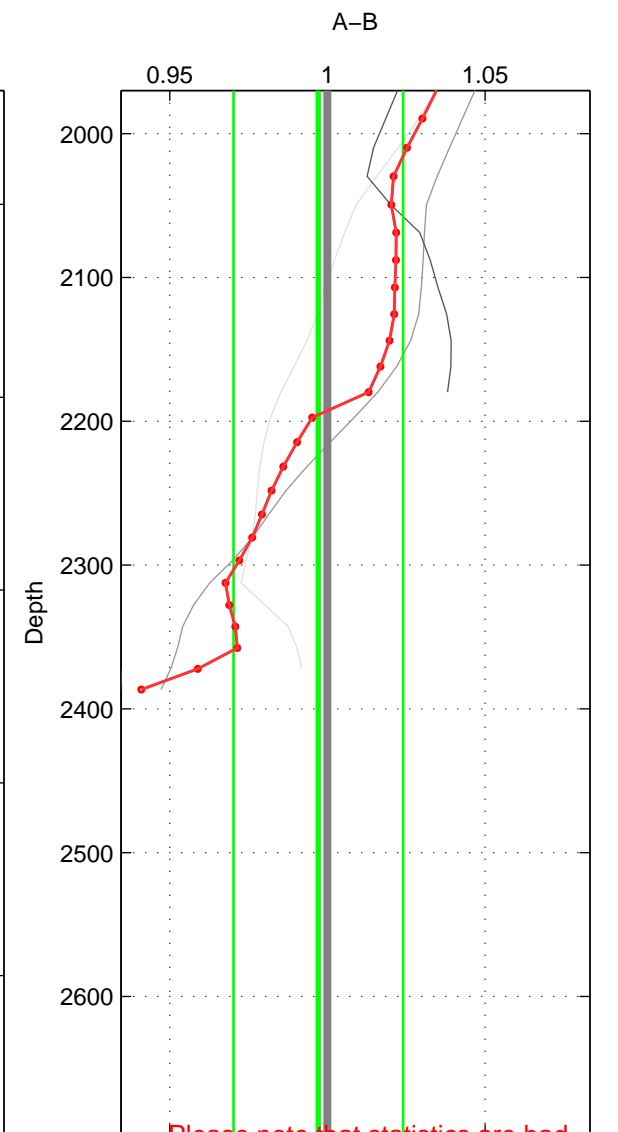

Cruise A (red). Date: Aug 1997 Cruisename: 63-34AR19970805

Cruise B (blue). Date: Nov 1972 Cruisename: 219-316N19720718.1

\*\*\* "Favourite" values are means of spaces 1 2.

	Offset	O.StDev	Ratio	R.Stdev	Rating
SIGMA:	2.250	0.763	1.008	0.003	2
THETA:	1.258	0.776	1.004	0.003	2
DEPTH:	-1.019	7.951	0.997	0.027	1
FAV.:	1.754	0.769	1.006	0.003	2

Profiles of A: 7  
 Profiles of B: 1  
 Diff profs: 4  
 WMoffset (A-B): 2.2497  
 WMoffset stdev: 0.76259  
 WMratio (A/B): 1.0077  
 WMratio stdev: 0.0026242

Quality (1-5): 2

Profiles of A: 7  
 Profiles of B: 1  
 Diff profs: 4  
 WMoffset (A-B): 1.2583  
 WMoffset stdev: 0.77567  
 WMratio (A/B): 1.0043  
 WMratio stdev: 0.0026628

Quality (1-5): 2

Profiles of A: 7  
 Profiles of B: 1  
 Diff profs: 4  
 WMoffset (A-B): -1.0193  
 WMoffset stdev: 7.9512  
 WMratio (A/B): 0.99708  
 WMratio stdev: 0.026894

Quality (1-5): 1

Please note that statistics are bad.