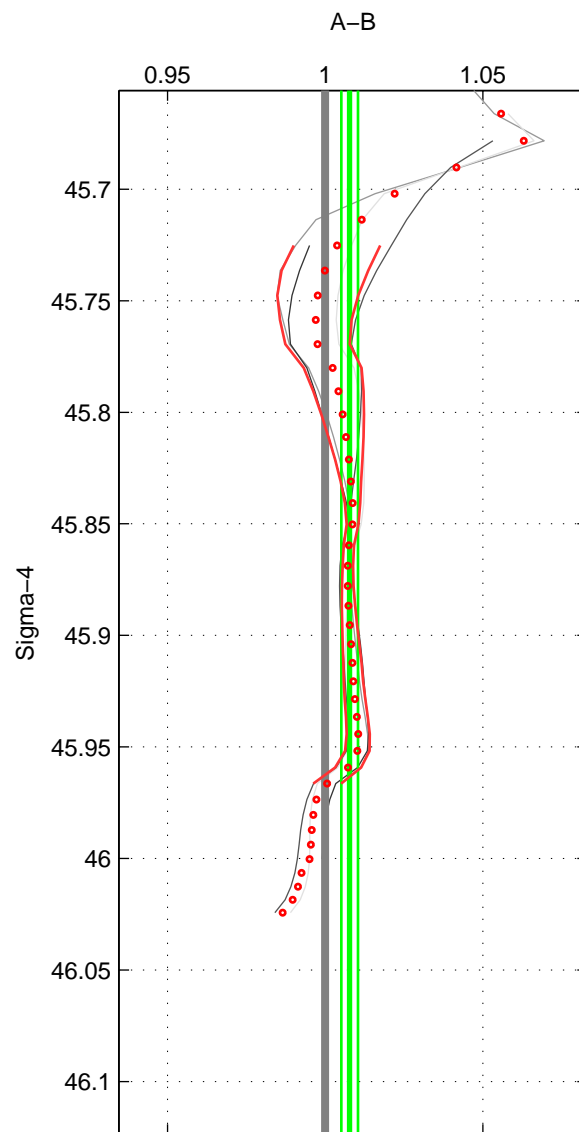

Cruise A (red). Date: Aug 1997 Cruisename: 63-34AR19970805

Cruise B (blue). Date: Nov 1972 Cruisename: 219-316N19720718.1

\*\*\* "Favourite" values are means of spaces 1 2.

	Offset	O.StDev	Ratio	R.Stdev	Rating
SIGMA:	2.250	0.763	1.008	0.003	2
THETA:	1.258	0.776	1.004	0.003	2
DEPTH:	-1.019	7.951	0.997	0.027	1
FAV.:	1.754	0.769	1.006	0.003	2

Profiles of A: 7  
 Profiles of B: 1  
 Diff profs: 4  
 WMoffset (A-B): 2.2497  
 WMoffset stdev: 0.76259  
 WMratio (A/B): 1.0077  
 WMratio stdev: 0.0026242

Quality (1-5): 2

Profiles of A: 7  
 Profiles of B: 1  
 Diff profs: 4  
 WMoffset (A-B): 1.2583  
 WMoffset stdev: 0.77567  
 WMratio (A/B): 1.0043  
 WMratio stdev: 0.0026628

Quality (1-5): 2

Profiles of A: 7  
 Profiles of B: 1  
 Diff profs: 4  
 WMoffset (A-B): -1.0193  
 WMoffset stdev: 7.9512  
 WMratio (A/B): 0.99708  
 WMratio stdev: 0.026894

Quality (1-5): 1

Please note that statistics are bad.