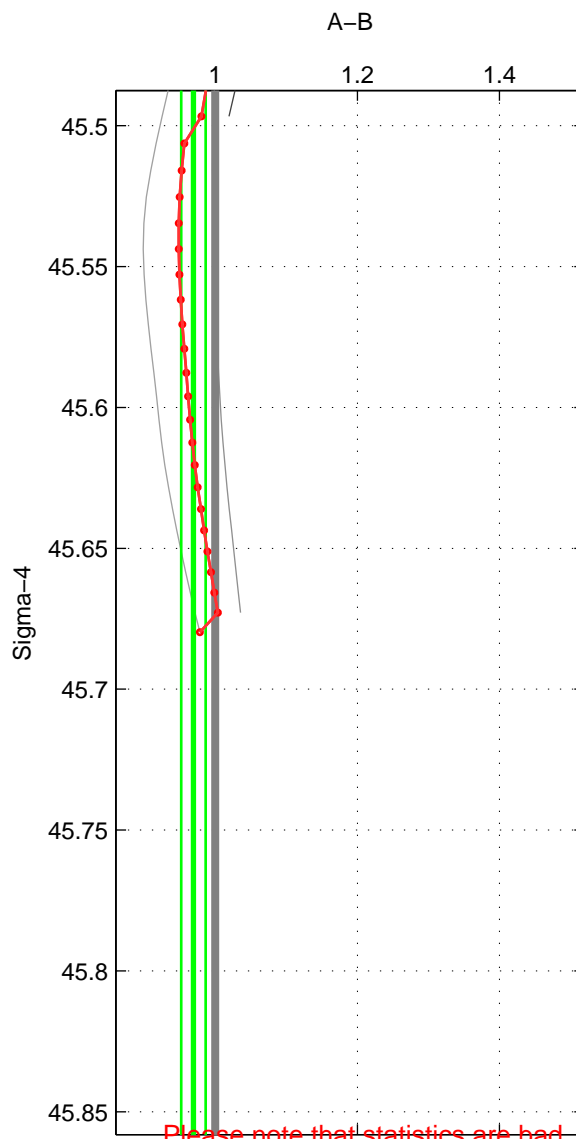

Cruise A (red). Date: Feb 2003 Cruisename: 660-49UF20030225

Cruise B (blue). Date: Nov 2003 Cruisename: 663-49UF20031028

*** "Favourite" values are those of space 2.

	Offset	O.StDev	Ratio	R.Stdev	Rating
SIGMA:	-2.879	1.533	0.969	0.017	2
THETA:	0.403	4.373	1.004	0.040	4
DEPTH:	-2.761	1.485	0.976	0.018	3
FAV.:	0.403	4.373	1.004	0.040	4

Please note that statistics are bad.

Profiles of A: 6
 Profiles of B: 1
 Diff profs: 3
 WMoffset (A-B): -2.8794
 WMoffset stdev: 1.5333
 WMratio (A/B): 0.9693
 WMratio stdev: 0.017314

Quality (1-5): 2

Profiles of A: 6
 Profiles of B: 7
 Diff profs: 16
 WMoffset (A-B): 0.40333
 WMoffset stdev: 4.3726
 WMratio (A/B): 1.0041
 WMratio stdev: 0.039877

Quality (1-5): 4

Please note that statistics are bad.

Profiles of A: 6
 Profiles of B: 7
 Diff profs: 16
 WMoffset (A-B): -2.761
 WMoffset stdev: 1.4848
 WMratio (A/B): 0.97582
 WMratio stdev: 0.017843

Quality (1-5): 3