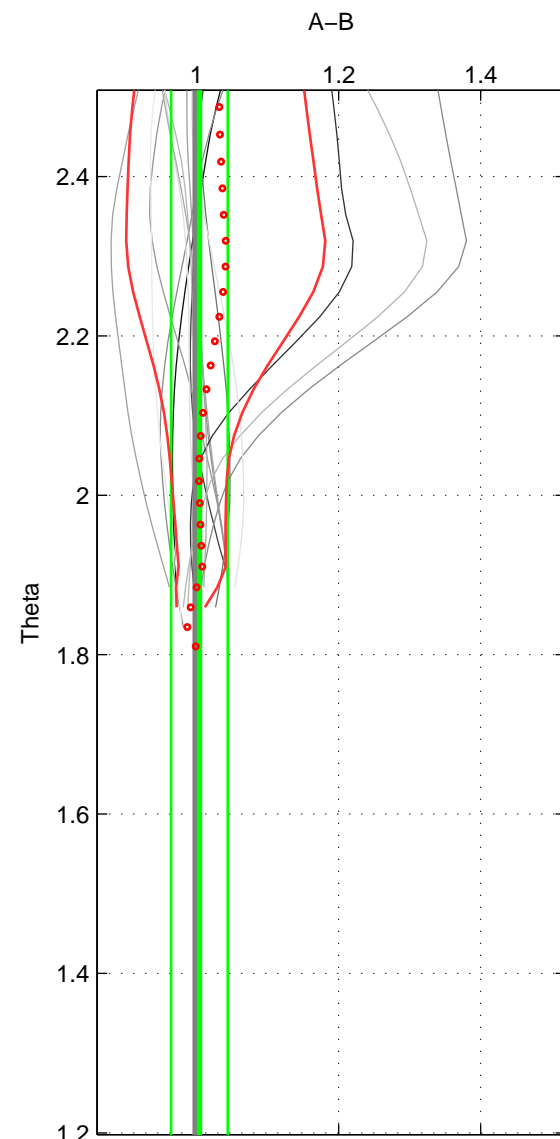

Cruise A (red). Date: Feb 2003 Cruisename: 660-49UF20030225

Cruise B (blue). Date: Nov 2003 Cruisename: 663-49UF20031028

*** "Favourite" values are those of space 2.

	Offset	O.StDev	Ratio	R.Stdev	Rating
SIGMA:	-2.879	1.533	0.969	0.017	2
THETA:	0.403	4.373	1.004	0.040	4
DEPTH:	-2.761	1.485	0.976	0.018	3
FAV.:	0.403	4.373	1.004	0.040	4

Please note that statistics are bad.

Profiles of A: 6
 Profiles of B: 1
 Diff profs: 3
 WMoffset (A-B): -2.8794
 WMoffset stdev: 1.5333
 WMratio (A/B): 0.9693
 WMratio stdev: 0.017314

Quality (1-5): 2

Profiles of A: 6
 Profiles of B: 7
 Diff profs: 16
 WMoffset (A-B): 0.40333
 WMoffset stdev: 4.3726
 WMratio (A/B): 1.0041
 WMratio stdev: 0.039877

Quality (1-5): 4

Please note that statistics are bad.

Profiles of A: 6
 Profiles of B: 7
 Diff profs: 16
 WMoffset (A-B): -2.761
 WMoffset stdev: 1.4848
 WMratio (A/B): 0.97582
 WMratio stdev: 0.017843

Quality (1-5): 3