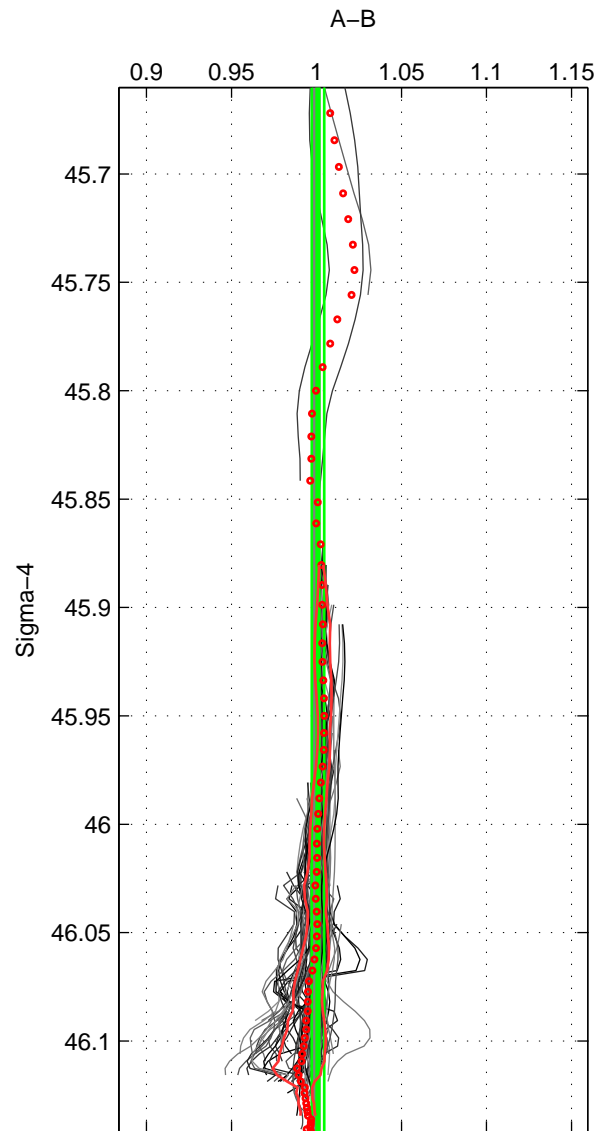

Cruise A (red). Date: Jan 2008 Cruisename: 338-09AR20071216
 Cruise B (blue). Date: Jan 2011 Cruisename: 340-09AR20110104

*** "Favourite" values are means of spaces 1 2 3.

	Offset	O.StDev	Ratio	R.Stdev	Rating
SIGMA:	0.239	0.766	1.001	0.004	5
THETA:	0.284	0.746	1.001	0.004	5
DEPTH:	-0.793	2.677	0.997	0.011	5
FAV.:	-0.090	1.396	1.000	0.006	5

Profiles of A: 25
 Profiles of B: 26
 Diff profs : 99
 WMoffset (A-B): 0.23862
 WMoffset stdev: 0.76555
 WMratio (A/B): 1.0009
 WMratio stdev: 0.0037203

Quality (1-5): 5

Profiles of A: 25
 Profiles of B: 26
 Diff profs : 99
 WMoffset (A-B): 0.28439
 WMoffset stdev: 0.74615
 WMratio (A/B): 1.0012
 WMratio stdev: 0.0035871

Quality (1-5): 5

Profiles of A: 25
 Profiles of B: 26
 Diff profs : 99
 WMoffset (A-B): -0.7929
 WMoffset stdev: 2.6768
 WMratio (A/B): 0.99668
 WMratio stdev: 0.011147

Quality (1-5): 5