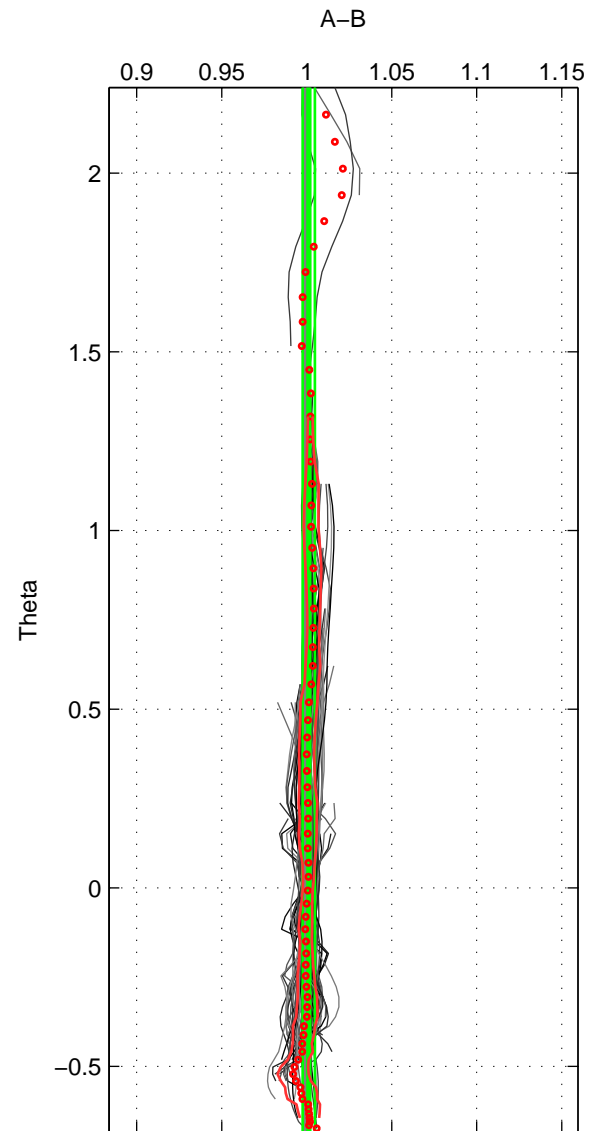

Cruise A (red). Date: Jan 2008 Cruisename: 338-09AR20071216
 Cruise B (blue). Date: Jan 2011 Cruisename: 340-09AR20110104

*** "Favourite" values are means of spaces 1 2 3.

	Offset	O.StDev	Ratio	R.Stdev	Rating
SIGMA:	0.239	0.766	1.001	0.004	5
THETA:	0.284	0.746	1.001	0.004	5
DEPTH:	-0.793	2.677	0.997	0.011	5
FAV.:	-0.090	1.396	1.000	0.006	5

Profiles of A: 25
 Profiles of B: 26
 Diff profs : 99
 WMoffset (A-B): 0.23862
 WMoffset stdev: 0.76555
 WMratio (A/B): 1.0009
 WMratio stdev: 0.0037203

Quality (1-5): 5

Profiles of A: 25
 Profiles of B: 26
 Diff profs : 99
 WMoffset (A-B): 0.28439
 WMoffset stdev: 0.74615
 WMratio (A/B): 1.0012
 WMratio stdev: 0.0035871

Quality (1-5): 5

Profiles of A: 25
 Profiles of B: 26
 Diff profs : 99
 WMoffset (A-B): -0.7929
 WMoffset stdev: 2.6768
 WMratio (A/B): 0.99668
 WMratio stdev: 0.011147

Quality (1-5): 5