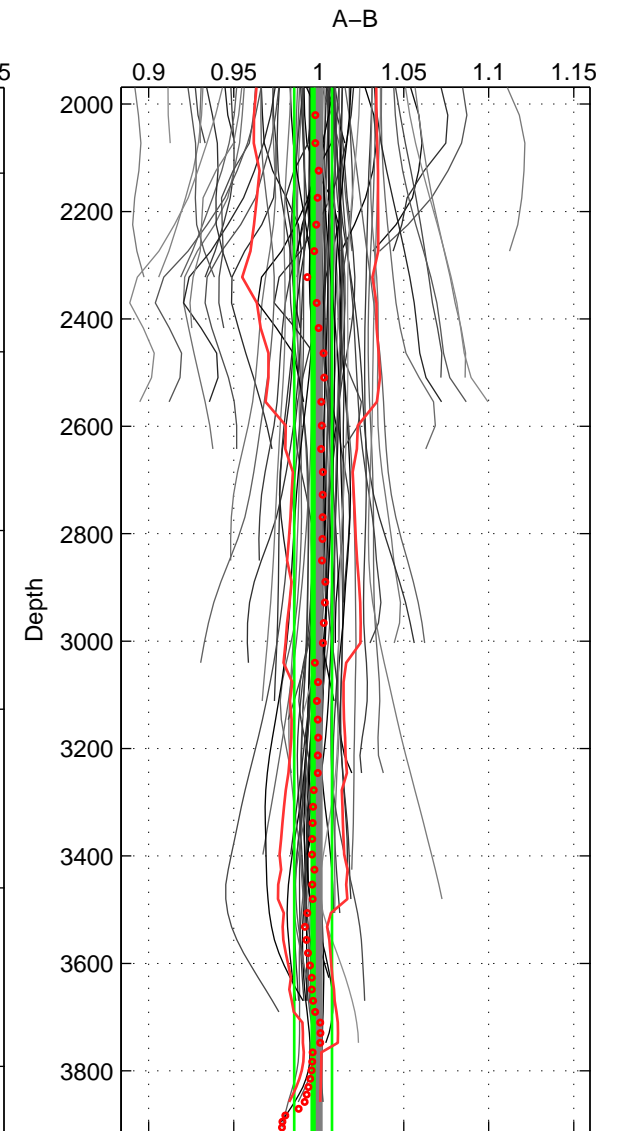

Cruise A (red). Date: Jan 2008 Cruisename: 338-09AR20071216
 Cruise B (blue). Date: Jan 2011 Cruisename: 340-09AR20110104

*** "Favourite" values are means of spaces 1 2 3.

	Offset	O.StDev	Ratio	R.Stdev	Rating
SIGMA:	0.239	0.766	1.001	0.004	5
THETA:	0.284	0.746	1.001	0.004	5
DEPTH:	-0.793	2.677	0.997	0.011	5
FAV.:	-0.090	1.396	1.000	0.006	5

Profiles of A: 25
 Profiles of B: 26
 Diff profs : 99
 WMoffset (A-B): 0.23862
 WMoffset stdev: 0.76555
 WMratio (A/B): 1.0009
 WMratio stdev: 0.0037203

Quality (1-5): 5

Profiles of A: 25
 Profiles of B: 26
 Diff profs : 99
 WMoffset (A-B): 0.28439
 WMoffset stdev: 0.74615
 WMratio (A/B): 1.0012
 WMratio stdev: 0.0035871

Quality (1-5): 5

Profiles of A: 25
 Profiles of B: 26
 Diff profs : 99
 WMoffset (A-B): -0.7929
 WMoffset stdev: 2.6768
 WMratio (A/B): 0.99668
 WMratio stdev: 0.011147

Quality (1-5): 5