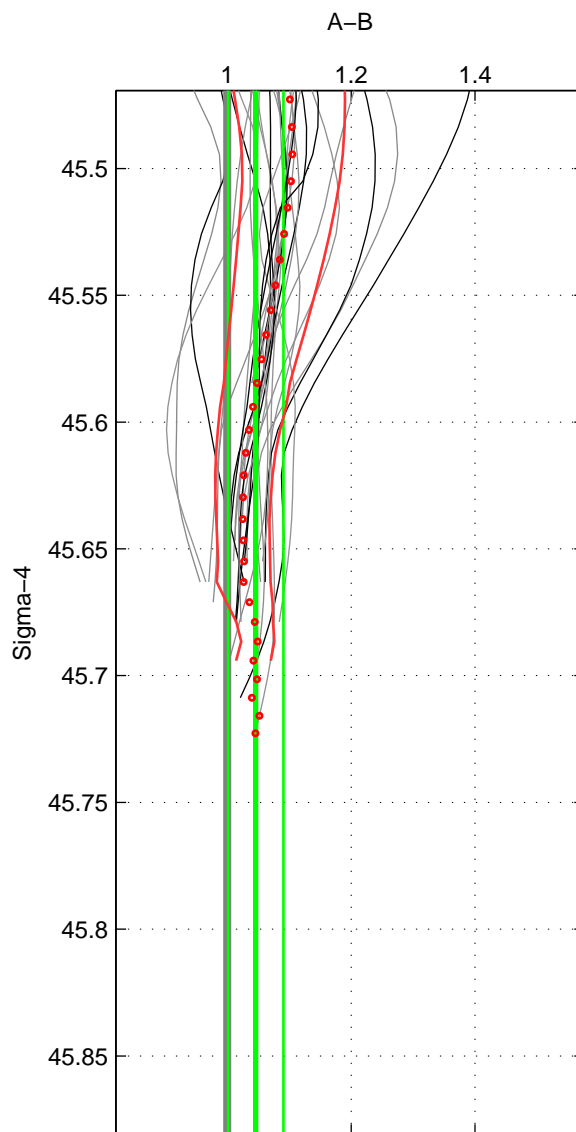

Cruise A (red). Date: Oct 1998 Cruisename: 686-49UP19980916  
 Cruise B (blue). Date: Jun 2005 Cruisename: 707-49UP20050615

\*\*\* "Favourite" values are means of spaces 1 2.

	Offset	O.StDev	Ratio	R.Stdev	Rating
SIGMA:	2.686	2.497	1.046	0.045	4
THETA:	1.898	3.135	1.031	0.057	4
DEPTH:	2.706	0.721	1.056	0.023	3
FAV.:	2.292	2.816	1.039	0.051	4

Profiles of A: 14  
 Profiles of B: 12  
 Diff profs : 27  
 WMoffset (A-B): 2.6864  
 WMoffset stdev: 2.4965  
 WMratio (A/B): 1.046  
 WMratio stdev: 0.044605

Quality (1-5): 4

Profiles of A: 14  
 Profiles of B: 12  
 Diff profs : 27  
 WMoffset (A-B): 1.8976  
 WMoffset stdev: 3.1355  
 WMratio (A/B): 1.0313  
 WMratio stdev: 0.056542

Quality (1-5): 4

Profiles of A: 14  
 Profiles of B: 12  
 Diff profs : 27  
 WMoffset (A-B): 2.7055  
 WMoffset stdev: 0.72092  
 WMratio (A/B): 1.0563  
 WMratio stdev: 0.023141

Quality (1-5): 3

Please note that statistics are bad.