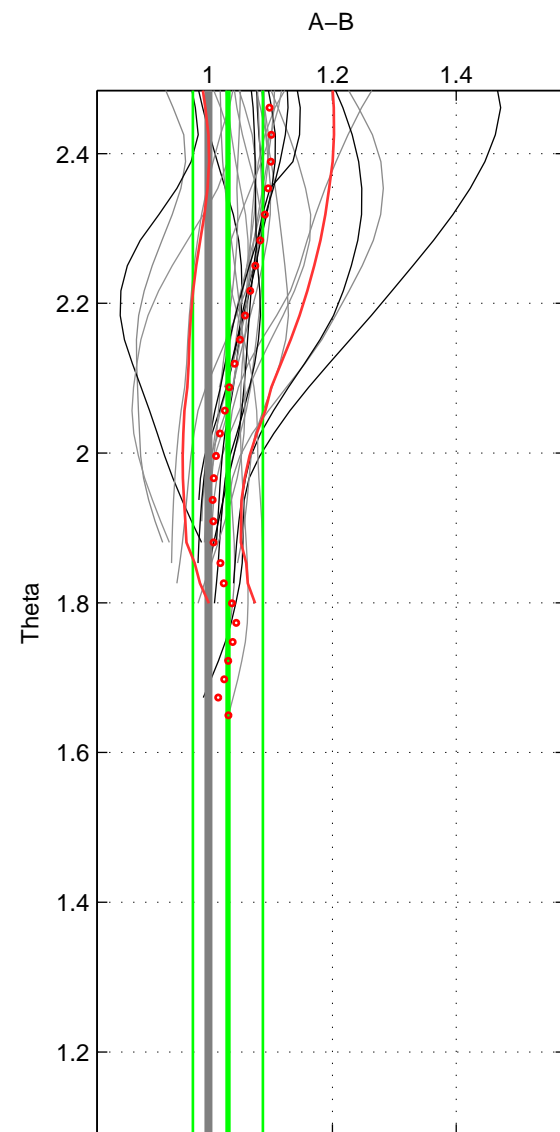

Cruise A (red). Date: Oct 1998 Cruisename: 686-49UP19980916  
 Cruise B (blue). Date: Jun 2005 Cruisename: 707-49UP20050615

\*\*\* "Favourite" values are means of spaces 1 2.

	Offset	O.StDev	Ratio	R.Stdev	Rating
SIGMA:	2.686	2.497	1.046	0.045	4
THETA:	1.898	3.135	1.031	0.057	4
DEPTH:	2.706	0.721	1.056	0.023	3
FAV.:	2.292	2.816	1.039	0.051	4

Profiles of A: 14  
 Profiles of B: 12  
 Diff profs : 27  
 WMoffset (A-B): 2.6864  
 WMoffset stdev: 2.4965  
 WMratio (A/B): 1.046  
 WMratio stdev: 0.044605

Quality (1-5): 4

Profiles of A: 14  
 Profiles of B: 12  
 Diff profs : 27  
 WMoffset (A-B): 1.8976  
 WMoffset stdev: 3.1355  
 WMratio (A/B): 1.0313  
 WMratio stdev: 0.056542

Quality (1-5): 4

Profiles of A: 14  
 Profiles of B: 12  
 Diff profs : 27  
 WMoffset (A-B): 2.7055  
 WMoffset stdev: 0.72092  
 WMratio (A/B): 1.0563  
 WMratio stdev: 0.023141

Quality (1-5): 3

Please note that statistics are bad.