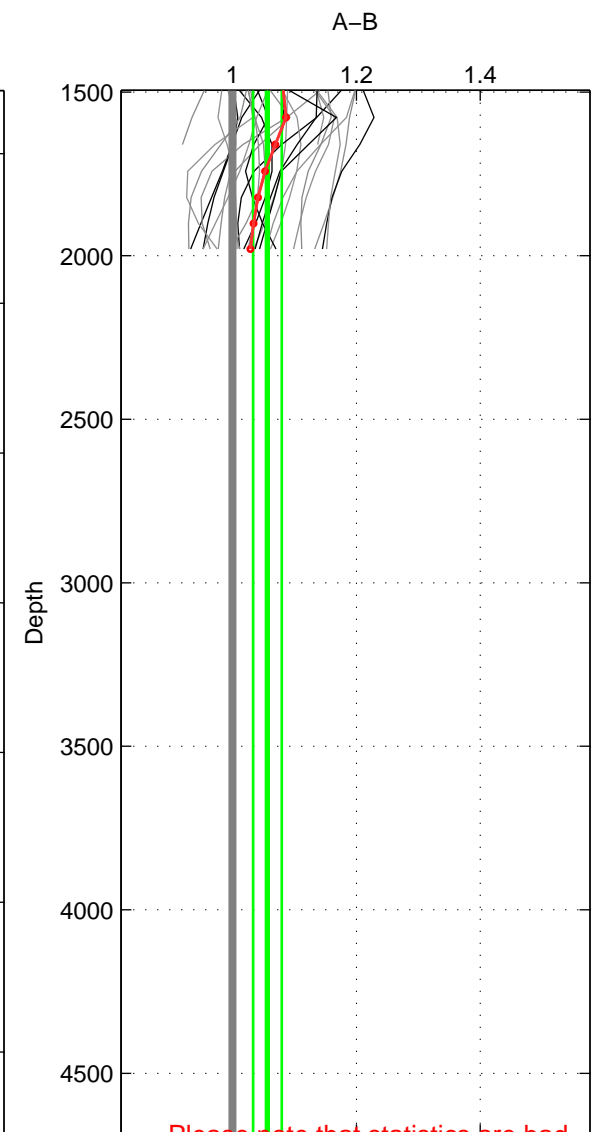

Cruise A (red). Date: Oct 1998 Cruisename: 686-49UP19980916  
 Cruise B (blue). Date: Jun 2005 Cruisename: 707-49UP20050615

\*\*\* "Favourite" values are means of spaces 1 2.

	Offset	O.StDev	Ratio	R.Stdev	Rating
SIGMA:	2.686	2.497	1.046	0.045	4
THETA:	1.898	3.135	1.031	0.057	4
DEPTH:	2.706	0.721	1.056	0.023	3
FAV.:	2.292	2.816	1.039	0.051	4

Profiles of A: 14  
 Profiles of B: 12  
 Diff profs : 27  
 WMoffset (A-B): 2.6864  
 WMoffset stdev: 2.4965  
 WMratio (A/B): 1.046  
 WMratio stdev: 0.044605

Quality (1-5): 4

Profiles of A: 14  
 Profiles of B: 12  
 Diff profs : 27  
 WMoffset (A-B): 1.8976  
 WMoffset stdev: 3.1355  
 WMratio (A/B): 1.0313  
 WMratio stdev: 0.056542

Quality (1-5): 4

Profiles of A: 14  
 Profiles of B: 12  
 Diff profs : 27  
 WMoffset (A-B): 2.7055  
 WMoffset stdev: 0.72092  
 WMratio (A/B): 1.0563  
 WMratio stdev: 0.023141

Quality (1-5): 3

Please note that statistics are bad.