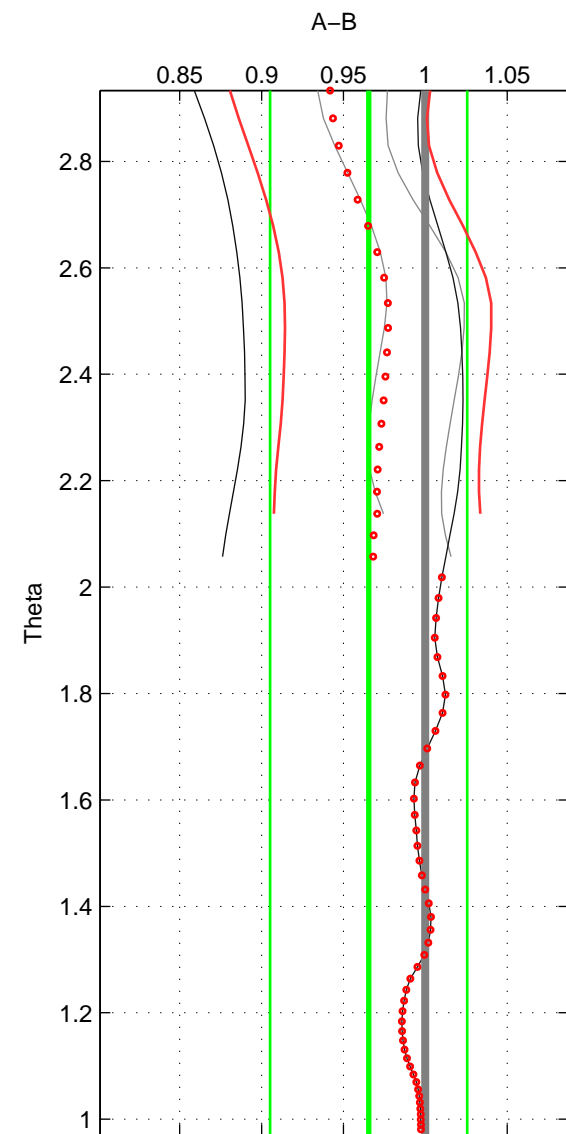

Cruise A (red). Date: Jul 1987 Cruisename: 483-31OC19870606

Cruise B (blue). Date: Jul 2005 Cruisename: 669-49UF20050615

\*\*\* "Favourite" values are means of spaces 1 2.

	Offset	O.StDev	Ratio	R.Stdev	Rating
SIGMA:	-3.821	5.902	0.962	0.061	3
THETA:	-3.492	5.881	0.965	0.060	3
DEPTH:	-0.667	2.550	0.990	0.022	2
FAV. :	-3.657	5.892	0.964	0.060	3

Profiles of A: 4  
 Profiles of B: 4  
 Diff profs : 4  
 WMoffset (A-B): -3.8209  
 WMoffset stdev: 5.9023  
 WMratio (A/B): 0.96228  
 WMratio stdev: 0.060738

Quality (1-5): 3

Profiles of A: 4  
 Profiles of B: 4  
 Diff profs : 4  
 WMoffset (A-B): -3.4924  
 WMoffset stdev: 5.8814  
 WMratio (A/B): 0.96543  
 WMratio stdev: 0.060165

Quality (1-5): 3

Profiles of A: 4  
 Profiles of B: 4  
 Diff profs : 4  
 WMoffset (A-B): -0.66749  
 WMoffset stdev: 2.5502  
 WMratio (A/B): 0.98967  
 WMratio stdev: 0.022229

Quality (1-5): 2

Please note that statistics are bad.