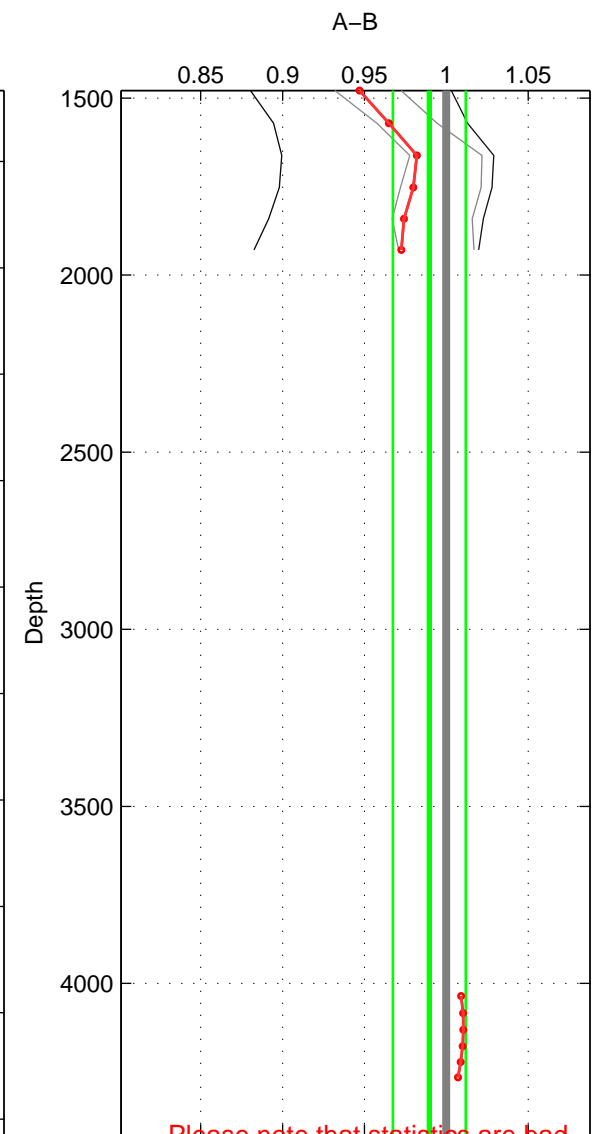

Cruise A (red). Date: Jul 1987 Cruisename: 483-31OC19870606

Cruise B (blue). Date: Jul 2005 Cruisename: 669-49UF20050615

\*\*\* "Favourite" values are means of spaces 1 2.

	Offset	O.StDev	Ratio	R.Stdev	Rating
SIGMA:	-3.821	5.902	0.962	0.061	3
THETA:	-3.492	5.881	0.965	0.060	3
DEPTH:	-0.667	2.550	0.990	0.022	2
FAV. :	-3.657	5.892	0.964	0.060	3

Profiles of A: 4  
 Profiles of B: 4  
 Diff profs : 4  
 WMoffset (A-B): -3.8209  
 WMoffset stdev: 5.9023  
 WMratio (A/B): 0.96228  
 WMratio stdev: 0.060738

Quality (1-5): 3

Profiles of A: 4  
 Profiles of B: 4  
 Diff profs : 4  
 WMoffset (A-B): -3.4924  
 WMoffset stdev: 5.8814  
 WMratio (A/B): 0.96543  
 WMratio stdev: 0.060165

Quality (1-5): 3

Profiles of A: 4  
 Profiles of B: 4  
 Diff profs : 4  
 WMoffset (A-B): -0.66749  
 WMoffset stdev: 2.5502  
 WMratio (A/B): 0.98967  
 WMratio stdev: 0.022229

Quality (1-5): 2

Please note that statistics are bad.