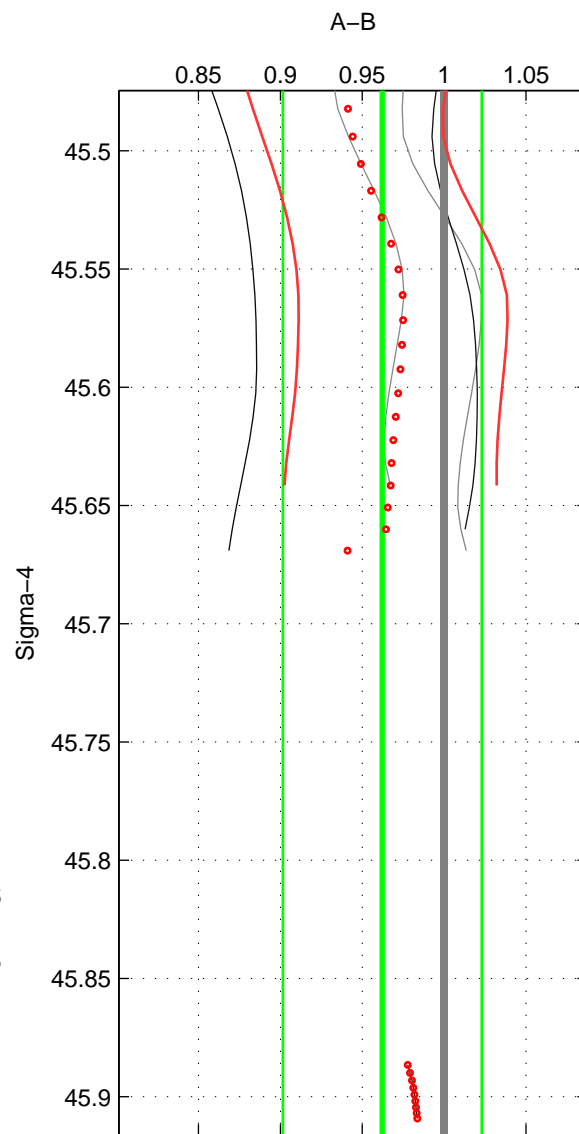

Cruise A (red). Date: Jul 1987 Cruisename: 483-31OC19870606

Cruise B (blue). Date: Jul 2005 Cruisename: 669-49UF20050615

\*\*\* "Favourite" values are means of spaces 1 2.

	Offset	O.StDev	Ratio	R.Stdev	Rating
SIGMA:	-3.821	5.902	0.962	0.061	3
THETA:	-3.492	5.881	0.965	0.060	3
DEPTH:	-0.667	2.550	0.990	0.022	2
FAV. :	-3.657	5.892	0.964	0.060	3

Profiles of A: 4  
 Profiles of B: 4  
 Diff profs : 4  
 WMoffset (A-B): -3.8209  
 WMoffset stdev: 5.9023  
 WMratio (A/B): 0.96228  
 WMratio stdev: 0.060738

Quality (1-5): 3

Profiles of A: 4  
 Profiles of B: 4  
 Diff profs : 4  
 WMoffset (A-B): -3.4924  
 WMoffset stdev: 5.8814  
 WMratio (A/B): 0.96543  
 WMratio stdev: 0.060165

Quality (1-5): 3

Profiles of A: 4  
 Profiles of B: 4  
 Diff profs : 4  
 WMoffset (A-B): -0.66749  
 WMoffset stdev: 2.5502  
 WMratio (A/B): 0.98967  
 WMratio stdev: 0.022229

Quality (1-5): 2

Please note that statistics are bad.