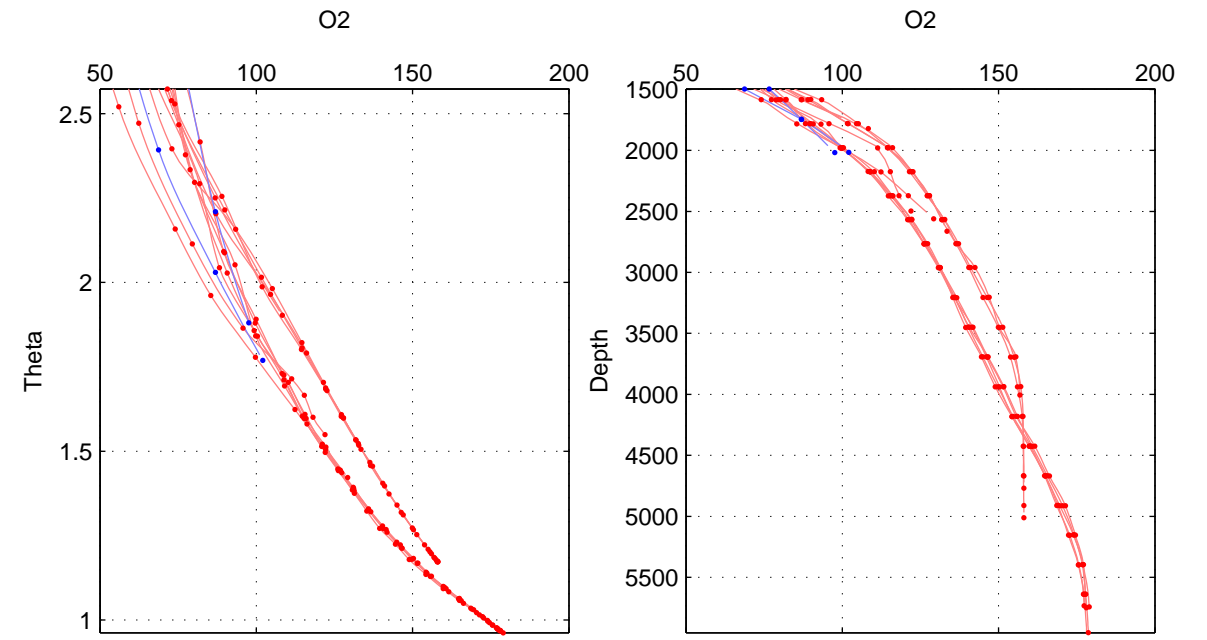

Cruise A (red). Date: Dec 2005 Cruisename: 607-49NZ20051031

Cruise B (blue). Date: Nov 2001 Cruisename: 695-49UP20011010

*** "Favourite" values are those of space 2.

	Offset	O.StDev	Ratio	R.Stdev	Rating
SIGMA:	NaN	NaN	NaN	NaN	NaN
THETA:	3.126	1.890	1.033	0.018	3
DEPTH:	2.115	1.387	1.027	0.021	2
FAV. :	3.126	1.890	1.033	0.018	3

Profiles of A: 12
 Profiles of B: 2
 Diff profs : 8
 WMoffset (A-B): 3.126
 WMoffset stdev: 1.8903
 WMratio (A/B): 1.0327
 WMratio stdev: 0.01844

Quality (1-5): 3

Profiles of A: 12
 Profiles of B: 2
 Diff profs : 8
 WMoffset (A-B): 2.1148
 WMoffset stdev: 1.3873
 WMratio (A/B): 1.0274
 WMratio stdev: 0.021498

Quality (1-5): 2