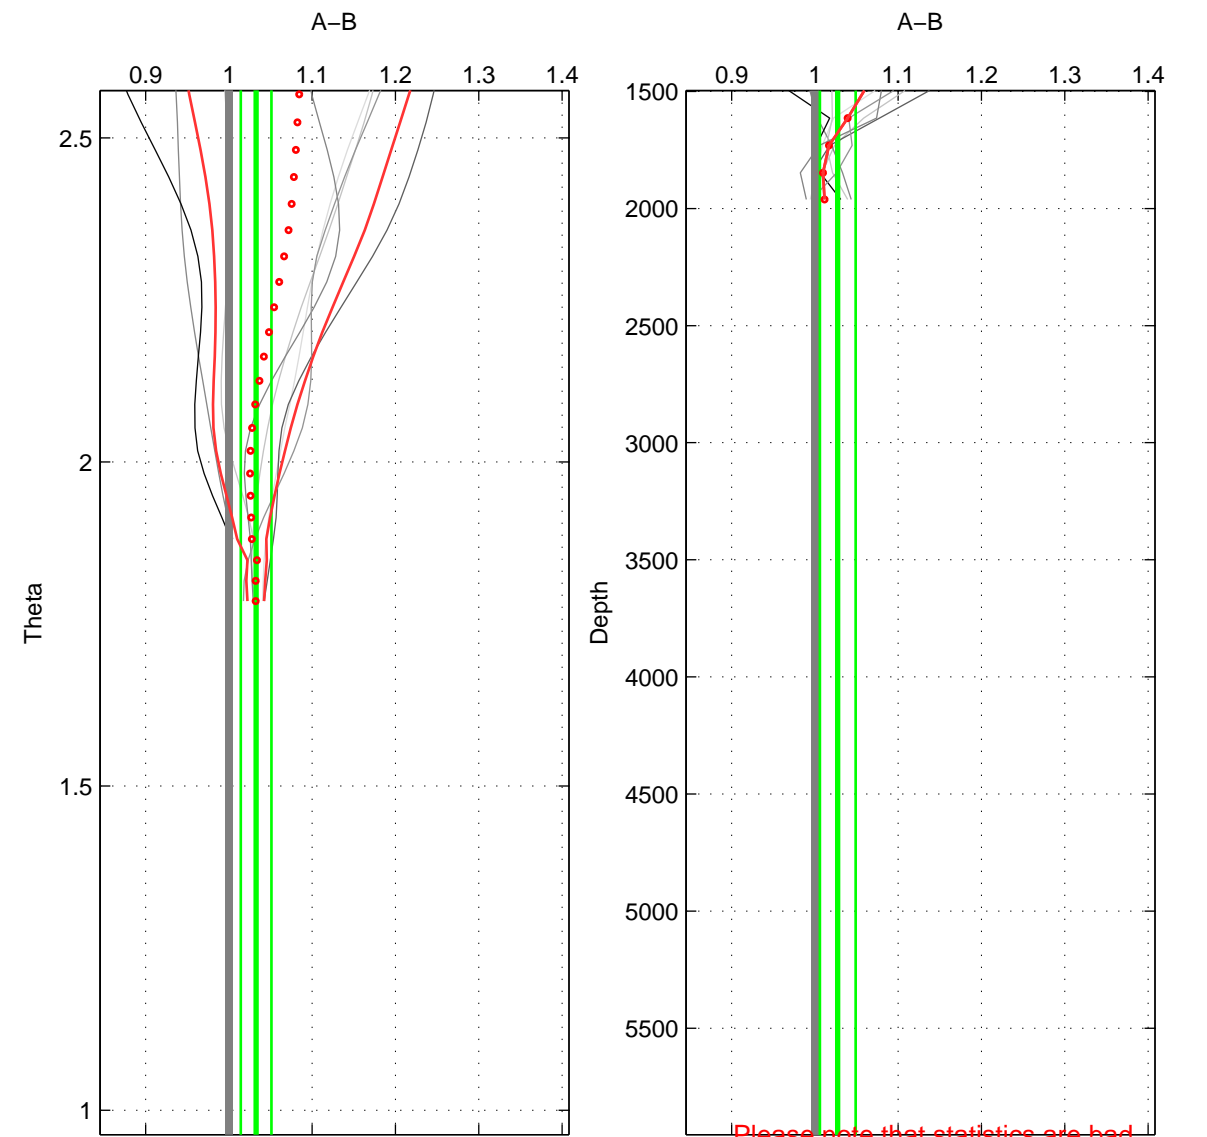

Cruise A (red). Date: Dec 2005 Cruisename: 607-49NZ20051031

Cruise B (blue). Date: Nov 2001 Cruisename: 695-49UP20011010

*** "Favourite" values are those of space 2.

	Offset	O.StDev	Ratio	R.Stdev	Rating
SIGMA:	NaN	NaN	NaN	NaN	NaN
THETA:	3.126	1.890	1.033	0.018	3
DEPTH:	2.115	1.387	1.027	0.021	2
FAV. :	3.126	1.890	1.033	0.018	3

Profiles of A: 12
 Profiles of B: 2
 Diff profs : 8
 WMoffset (A-B): 3.126
 WMoffset stdev: 1.8903
 WMratio (A/B): 1.0327
 WMratio stdev: 0.01844

Quality (1-5): 3

Profiles of A: 12
 Profiles of B: 2
 Diff profs : 8
 WMoffset (A-B): 2.1148
 WMoffset stdev: 1.3873
 WMratio (A/B): 1.0274
 WMratio stdev: 0.021498

Quality (1-5): 2