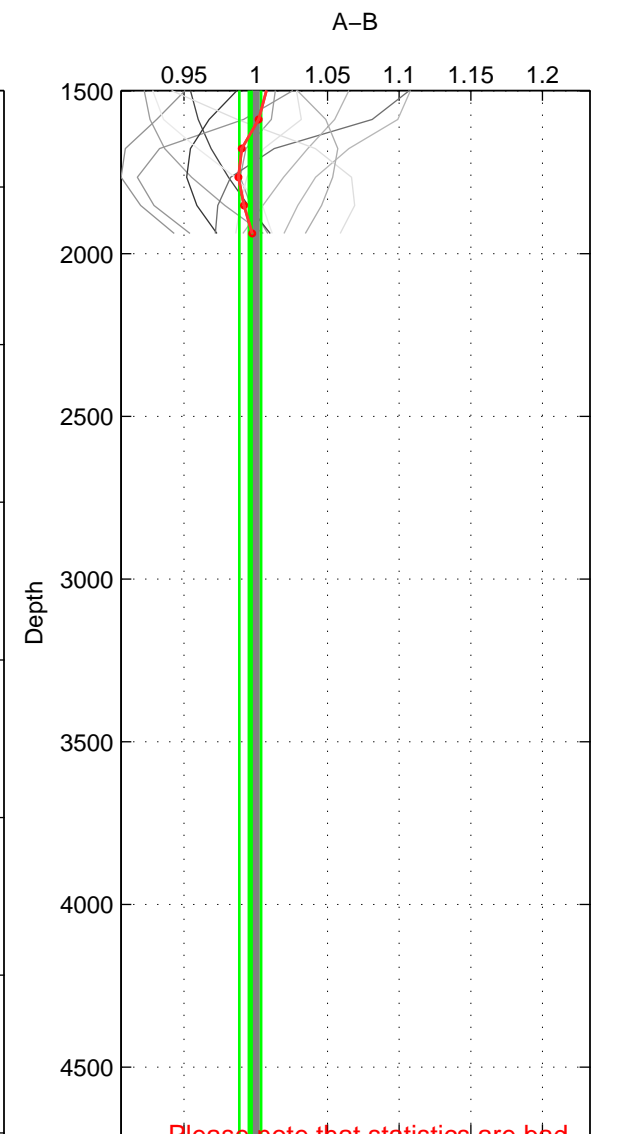

Cruise A (red). Date: Feb 2003 Cruisename: 660-49UF20030225
 Cruise B (blue). Date: Nov 2007 Cruisename: 675-49UF20071023

*** "Favourite" values are means of spaces 1 2.

	Offset	O.StDev	Ratio	R.Stdev	Rating
SIGMA:	2.146	2.893	1.022	0.030	4
THETA:	3.182	3.673	1.034	0.040	4
DEPTH:	-0.543	0.669	0.996	0.008	3
FAV.:	2.664	3.283	1.028	0.035	4

Profiles of A: 8
 Profiles of B: 7
 Diff profs: 16
 WMoffset (A-B): 2.1456
 WMoffset stdev: 2.893
 WMratio (A/B): 1.0216
 WMratio stdev: 0.029822

Quality (1-5): 4

Profiles of A: 8
 Profiles of B: 7
 Diff profs: 16
 WMoffset (A-B): 3.1817
 WMoffset stdev: 3.6733
 WMratio (A/B): 1.0339
 WMratio stdev: 0.039915

Quality (1-5): 4

Profiles of A: 8
 Profiles of B: 7
 Diff profs: 16
 WMoffset (A-B): -0.54258
 WMoffset stdev: 0.66861
 WMratio (A/B): 0.99616
 WMratio stdev: 0.007595

Quality (1-5): 3

Please note that statistics are bad.