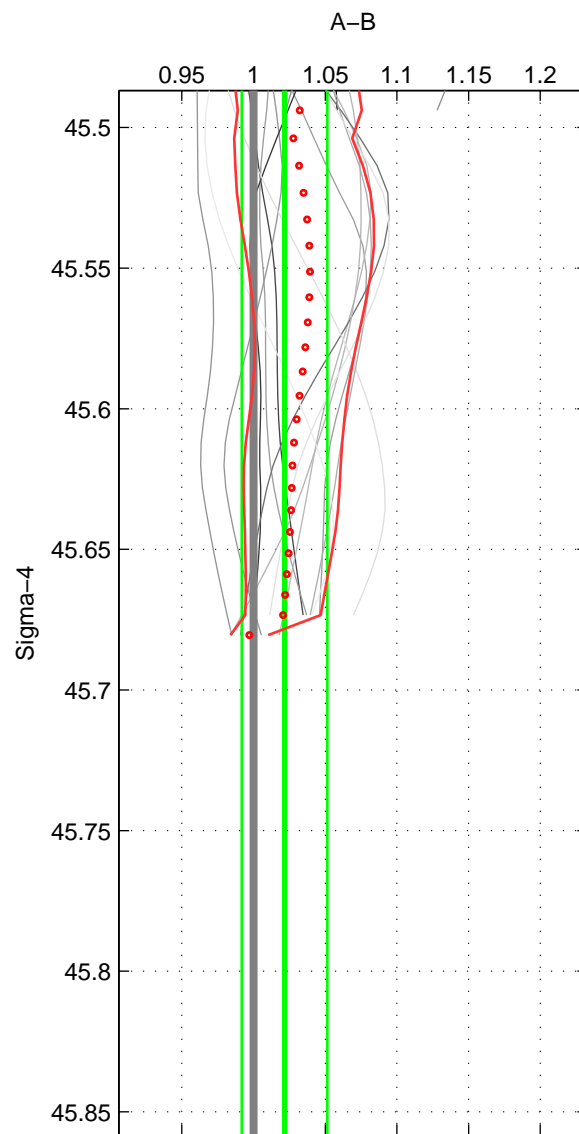

Cruise A (red). Date: Feb 2003 Cruisename: 660-49UF20030225
 Cruise B (blue). Date: Nov 2007 Cruisename: 675-49UF20071023

*** "Favourite" values are means of spaces 1 2.

	Offset	O.StDev	Ratio	R.Stdev	Rating
SIGMA:	2.146	2.893	1.022	0.030	4
THETA:	3.182	3.673	1.034	0.040	4
DEPTH:	-0.543	0.669	0.996	0.008	3
FAV.:	2.664	3.283	1.028	0.035	4

Profiles of A: 8
 Profiles of B: 7
 Diff profs: 16
 WMoffset (A-B): 2.1456
 WMoffset stdev: 2.893
 WMratio (A/B): 1.0216
 WMratio stdev: 0.029822

Quality (1-5): 4

Profiles of A: 8
 Profiles of B: 7
 Diff profs: 16
 WMoffset (A-B): 3.1817
 WMoffset stdev: 3.6733
 WMratio (A/B): 1.0339
 WMratio stdev: 0.039915

Quality (1-5): 4

Profiles of A: 8
 Profiles of B: 7
 Diff profs: 16
 WMoffset (A-B): -0.54258
 WMoffset stdev: 0.66861
 WMratio (A/B): 0.99616
 WMratio stdev: 0.007595

Quality (1-5): 3

Please note that statistics are bad.