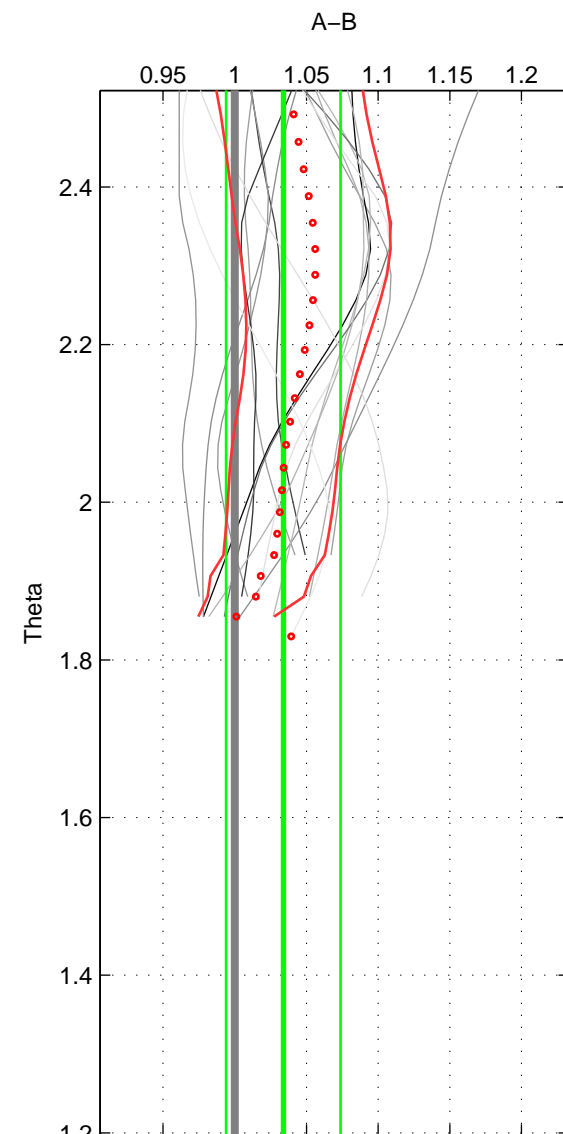

Cruise A (red). Date: Feb 2003 Cruisename: 660-49UF20030225
 Cruise B (blue). Date: Nov 2007 Cruisename: 675-49UF20071023

*** "Favourite" values are means of spaces 1 2.

	Offset	O.StDev	Ratio	R.Stdev	Rating
SIGMA:	2.146	2.893	1.022	0.030	4
THETA:	3.182	3.673	1.034	0.040	4
DEPTH:	-0.543	0.669	0.996	0.008	3
FAV.:	2.664	3.283	1.028	0.035	4

Profiles of A: 8
 Profiles of B: 7
 Diff profs: 16
 WMoffset (A-B): 2.1456
 WMoffset stdev: 2.893
 WMratio (A/B): 1.0216
 WMratio stdev: 0.029822

Quality (1-5): 4

Profiles of A: 8
 Profiles of B: 7
 Diff profs: 16
 WMoffset (A-B): 3.1817
 WMoffset stdev: 3.6733
 WMratio (A/B): 1.0339
 WMratio stdev: 0.039915

Quality (1-5): 4

Profiles of A: 8
 Profiles of B: 7
 Diff profs: 16
 WMoffset (A-B): -0.54258
 WMoffset stdev: 0.66861
 WMratio (A/B): 0.99616
 WMratio stdev: 0.007595

Quality (1-5): 3

Please note that statistics are bad.