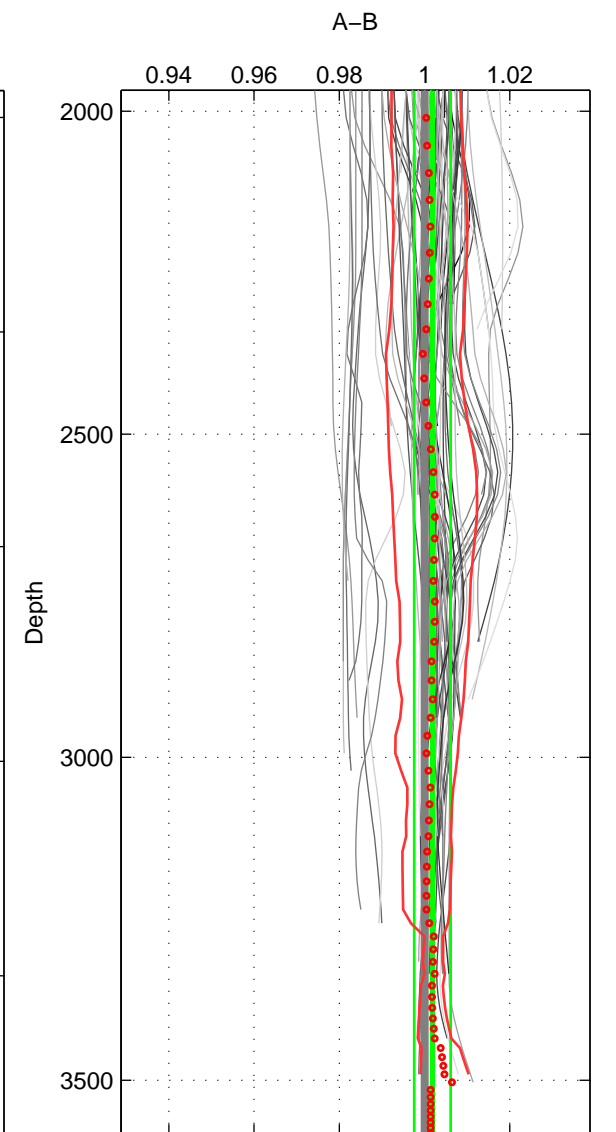

Cruise A (red). Date: Nov 1995 Cruisename: 93-58JH19951108

Cruise B (blue). Date: Nov 1996 Cruisename: 95-58JH19961030

*** "Favourite" values are means of spaces 1 2 3.

	Offset	O.StDev	Ratio	R.Stdev	Rating
SIGMA:	0.419	1.473	1.001	0.005	4
THETA:	0.199	1.587	1.001	0.005	4
DEPTH:	0.558	1.306	1.002	0.004	4
FAV.:	0.392	1.455	1.001	0.005	4

Profiles of A: 18
 Profiles of B: 19
 Diff profs : 100
 WMoffset (A-B): 0.41905
 WMoffset stdev: 1.4734
 WMratio (A/B): 1.0014
 WMratio stdev: 0.004844

Quality (1-5): 4

Profiles of A: 18
 Profiles of B: 19
 Diff profs : 100
 WMoffset (A-B): 0.19865
 WMoffset stdev: 1.5868
 WMratio (A/B): 1.0007
 WMratio stdev: 0.005218

Quality (1-5): 4

Profiles of A: 18
 Profiles of B: 19
 Diff profs : 100
 WMoffset (A-B): 0.5582
 WMoffset stdev: 1.306
 WMratio (A/B): 1.0018
 WMratio stdev: 0.0042859

Quality (1-5): 4