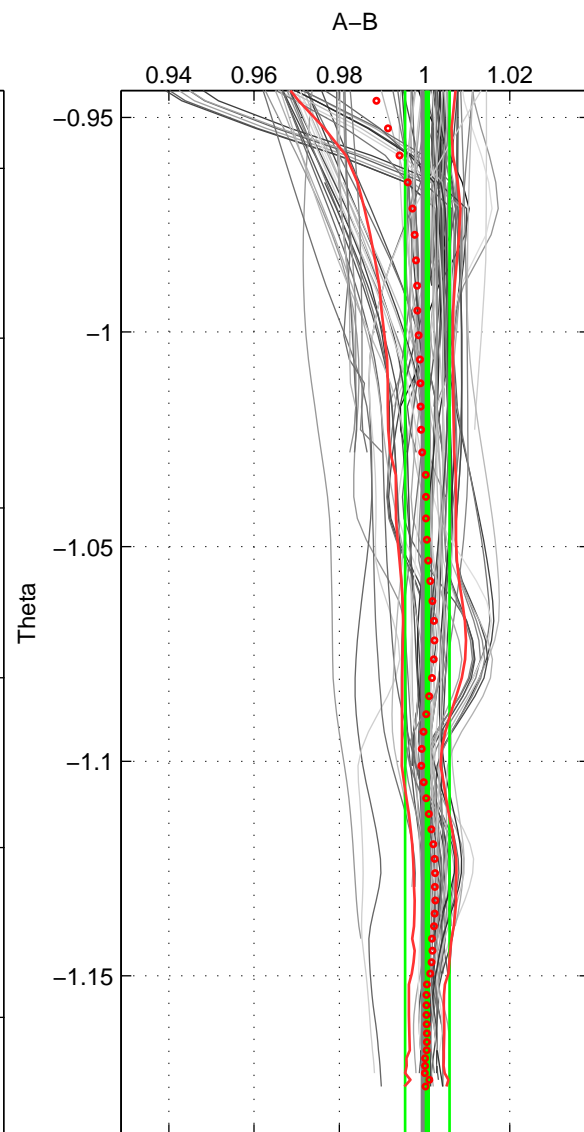

Cruise A (red). Date: Nov 1995 Cruisename: 93-58JH19951108

Cruise B (blue). Date: Nov 1996 Cruisename: 95-58JH19961030

*** "Favourite" values are means of spaces 1 2 3.

	Offset	O.StDev	Ratio	R.Stdev	Rating
SIGMA:	0.419	1.473	1.001	0.005	4
THETA:	0.199	1.587	1.001	0.005	4
DEPTH:	0.558	1.306	1.002	0.004	4
FAV.:	0.392	1.455	1.001	0.005	4

Profiles of A: 18
 Profiles of B: 19
 Diff profs : 100
 WMoffset (A-B): 0.41905
 WMoffset stdev: 1.4734
 WMratio (A/B): 1.0014
 WMratio stdev: 0.004844

Quality (1-5): 4

Profiles of A: 18
 Profiles of B: 19
 Diff profs : 100
 WMoffset (A-B): 0.19865
 WMoffset stdev: 1.5868
 WMratio (A/B): 1.0007
 WMratio stdev: 0.005218

Quality (1-5): 4

Profiles of A: 18
 Profiles of B: 19
 Diff profs : 100
 WMoffset (A-B): 0.5582
 WMoffset stdev: 1.306
 WMratio (A/B): 1.0018
 WMratio stdev: 0.0042859

Quality (1-5): 4