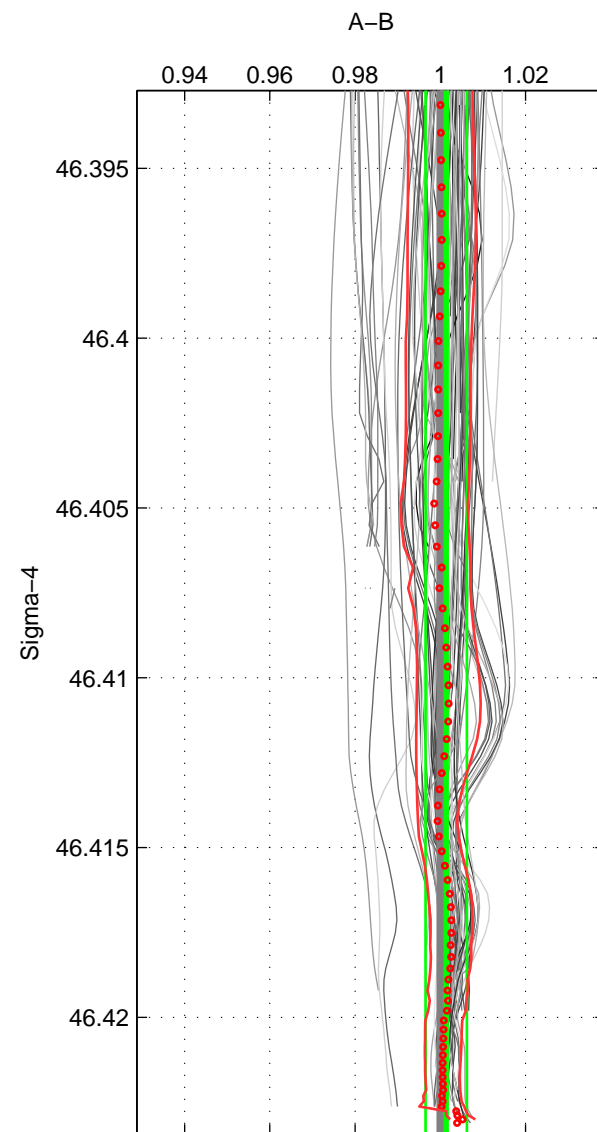

Cruise A (red). Date: Nov 1995 Cruisename: 93-58JH19951108

Cruise B (blue). Date: Nov 1996 Cruisename: 95-58JH19961030

*** "Favourite" values are means of spaces 1 2 3.

	Offset	O.StDev	Ratio	R.Stdev	Rating
SIGMA:	0.419	1.473	1.001	0.005	4
THETA:	0.199	1.587	1.001	0.005	4
DEPTH:	0.558	1.306	1.002	0.004	4
FAV.:	0.392	1.455	1.001	0.005	4

Profiles of A: 18
 Profiles of B: 19
 Diff profs : 100
 WMoffset (A-B): 0.41905
 WMoffset stdev: 1.4734
 WMratio (A/B): 1.0014
 WMratio stdev: 0.004844

Quality (1-5): 4

Profiles of A: 18
 Profiles of B: 19
 Diff profs : 100
 WMoffset (A-B): 0.19865
 WMoffset stdev: 1.5868
 WMratio (A/B): 1.0007
 WMratio stdev: 0.005218

Quality (1-5): 4

Profiles of A: 18
 Profiles of B: 19
 Diff profs : 100
 WMoffset (A-B): 0.5582
 WMoffset stdev: 1.306
 WMratio (A/B): 1.0018
 WMratio stdev: 0.0042859

Quality (1-5): 4