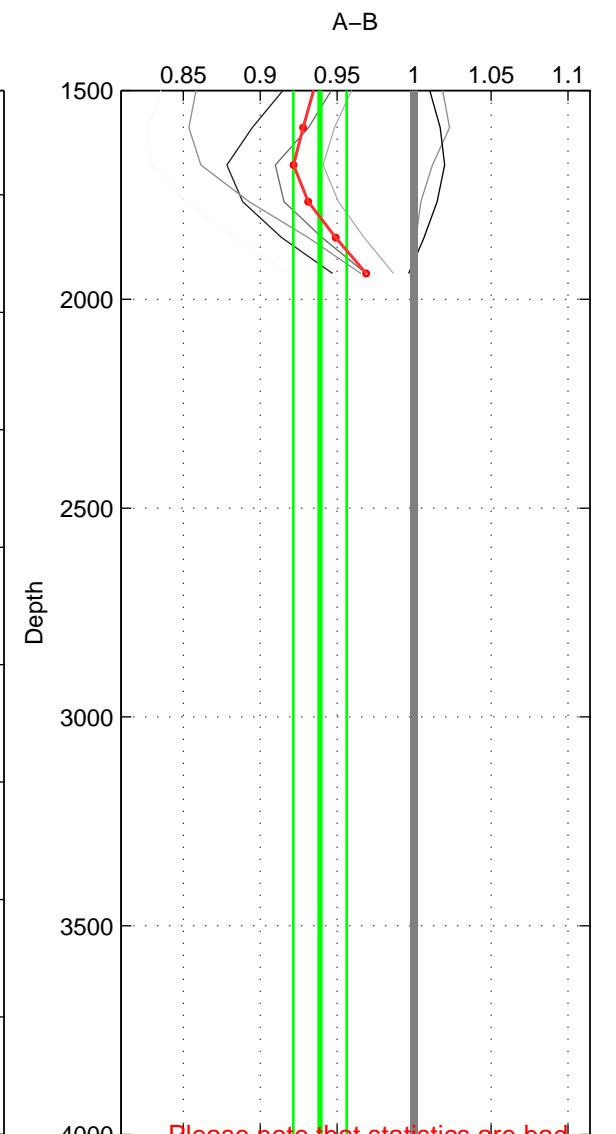

Cruise A (red). Date: Feb 2006 Cruisename: 670-49UF20060118

Cruise B (blue). Date: Feb 2006 Cruisename: 710-49UP20060113

\*\*\* "Favourite" values are means of spaces 1 2.

	Offset	O.StDev	Ratio	R.Stdev	Rating
SIGMA:	-4.151	4.440	0.957	0.043	4
THETA:	-3.693	4.989	0.957	0.053	4
DEPTH:	-6.319	1.653	0.939	0.017	3
FAV.:	-3.922	4.715	0.957	0.048	4

Profiles of A: 6  
 Profiles of B: 3  
 Diff profs : 6  
 WMoffset (A-B): -4.1515  
 WMoffset stdev: 4.4404  
 WMratio (A/B): 0.95734  
 WMratio stdev: 0.043361

Quality (1-5): 4

Profiles of A: 6  
 Profiles of B: 4  
 Diff profs : 7  
 WMoffset (A-B): -3.6935  
 WMoffset stdev: 4.9888  
 WMratio (A/B): 0.95711  
 WMratio stdev: 0.053474

Quality (1-5): 4

Profiles of A: 6  
 Profiles of B: 4  
 Diff profs : 7  
 WMoffset (A-B): -6.3194  
 WMoffset stdev: 1.6534  
 WMratio (A/B): 0.93894  
 WMratio stdev: 0.017325

Quality (1-5): 3

Please note that statistics are bad.