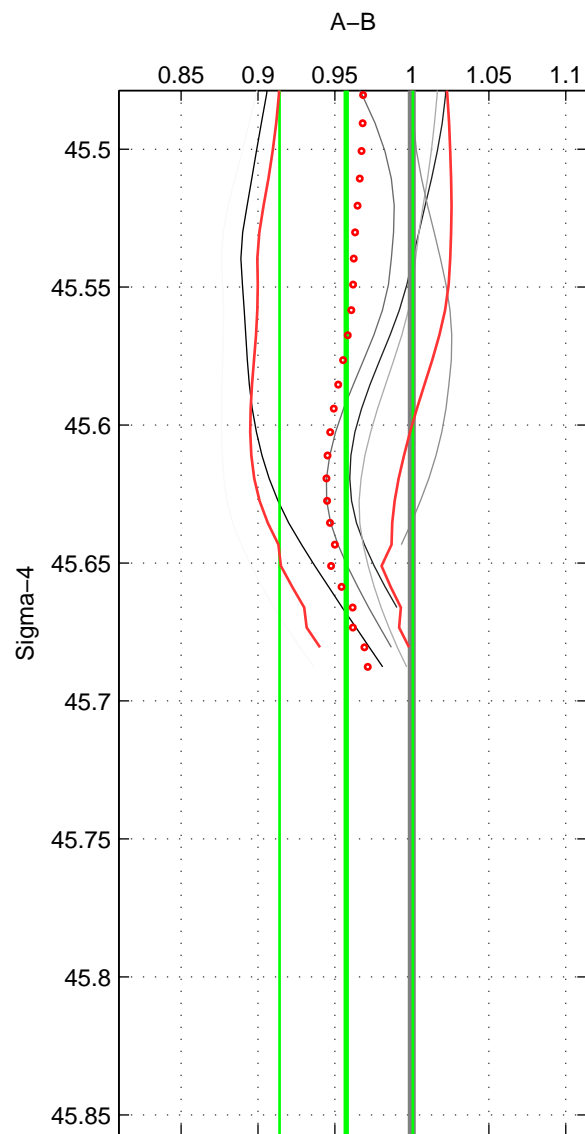

Cruise A (red). Date: Feb 2006 Cruisename: 670-49UF20060118

Cruise B (blue). Date: Feb 2006 Cruisename: 710-49UP20060113

\*\*\* "Favourite" values are means of spaces 1 2.

	Offset	O.StDev	Ratio	R.Stdev	Rating
SIGMA:	-4.151	4.440	0.957	0.043	4
THETA:	-3.693	4.989	0.957	0.053	4
DEPTH:	-6.319	1.653	0.939	0.017	3
FAV.:	-3.922	4.715	0.957	0.048	4

Profiles of A: 6  
 Profiles of B: 3  
 Diff profs : 6  
 WMoffset (A-B): -4.1515  
 WMoffset stdev: 4.4404  
 WMratio (A/B): 0.95734  
 WMratio stdev: 0.043361

Quality (1-5): 4

Profiles of A: 6  
 Profiles of B: 4  
 Diff profs : 7  
 WMoffset (A-B): -3.6935  
 WMoffset stdev: 4.9888  
 WMratio (A/B): 0.95711  
 WMratio stdev: 0.053474

Quality (1-5): 4

Profiles of A: 6  
 Profiles of B: 4  
 Diff profs : 7  
 WMoffset (A-B): -6.3194  
 WMoffset stdev: 1.6534  
 WMratio (A/B): 0.93894  
 WMratio stdev: 0.017325

Quality (1-5): 3

Please note that statistics are bad.