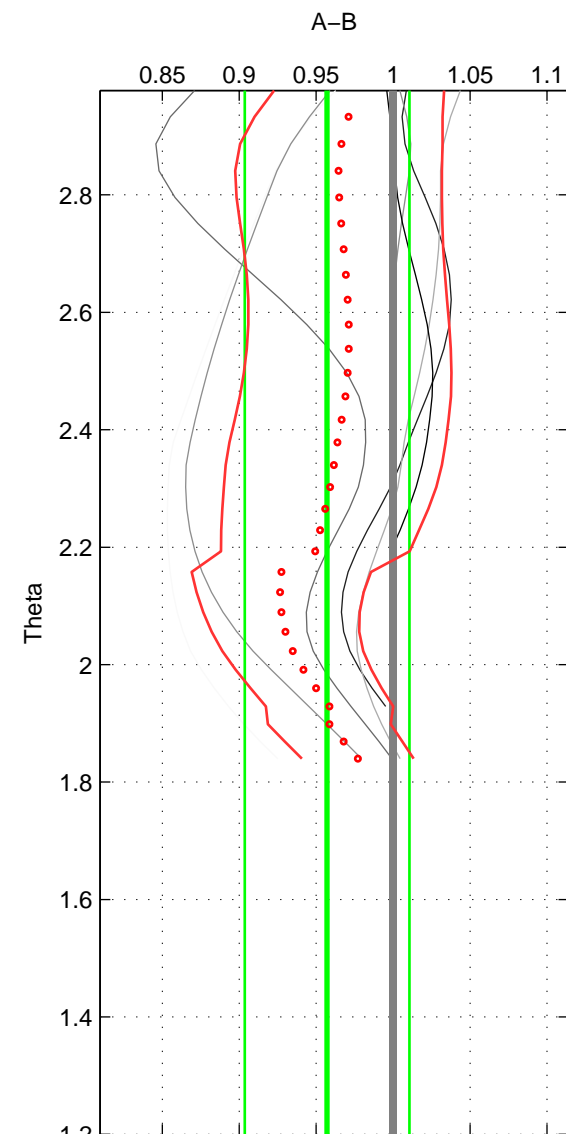

Cruise A (red). Date: Feb 2006 Cruisename: 670-49UF20060118

Cruise B (blue). Date: Feb 2006 Cruisename: 710-49UP20060113

\*\*\* "Favourite" values are means of spaces 1 2.

	Offset	O.StDev	Ratio	R.Stdev	Rating
SIGMA:	-4.151	4.440	0.957	0.043	4
THETA:	-3.693	4.989	0.957	0.053	4
DEPTH:	-6.319	1.653	0.939	0.017	3
FAV.:	-3.922	4.715	0.957	0.048	4

Profiles of A: 6  
 Profiles of B: 3  
 Diff profs : 6  
 WMoffset (A-B): -4.1515  
 WMoffset stdev: 4.4404  
 WMratio (A/B): 0.95734  
 WMratio stdev: 0.043361

Quality (1-5): 4

Profiles of A: 6  
 Profiles of B: 4  
 Diff profs : 7  
 WMoffset (A-B): -3.6935  
 WMoffset stdev: 4.9888  
 WMratio (A/B): 0.95711  
 WMratio stdev: 0.053474

Quality (1-5): 4

Profiles of A: 6  
 Profiles of B: 4  
 Diff profs : 7  
 WMoffset (A-B): -6.3194  
 WMoffset stdev: 1.6534  
 WMratio (A/B): 0.93894  
 WMratio stdev: 0.017325

Quality (1-5): 3

Please note that statistics are bad.