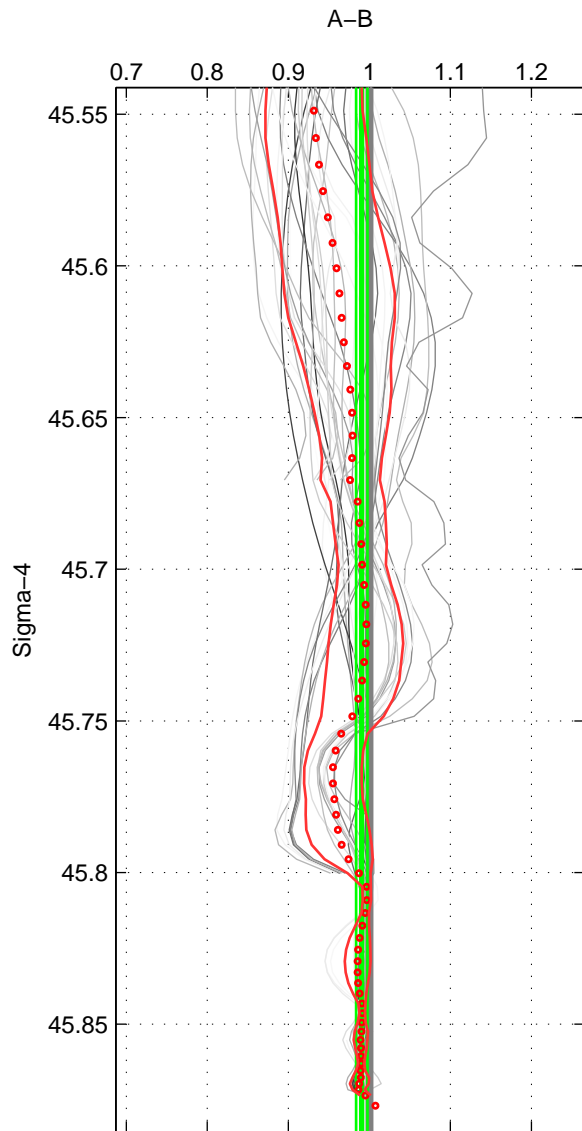

Cruise A (red). Date: Mar 1991 Cruisename: 479-31DS19910307

Cruise B (blue). Date: Jun 1993 Cruisename: 497-325019930515

\*\*\* "Favourite" values are means of spaces 1 2 3.

	Offset	O.StDev	Ratio	R.Stdev	Rating
SIGMA:	-1.181	0.991	0.991	0.007	5
THETA:	-1.114	0.756	0.992	0.005	5
DEPTH:	-1.959	3.047	0.987	0.021	5
FAV. :	-1.418	1.598	0.990	0.011	5

Profiles of A: 5  
 Profiles of B: 14  
 Diff profs : 35  
 WMoffset (A-B): -1.1809  
 WMoffset stdev: 0.99106  
 WMratio (A/B): 0.99066  
 WMratio stdev: 0.0069756

Quality (1-5): 5

Profiles of A: 5  
 Profiles of B: 14  
 Diff profs : 35  
 WMoffset (A-B): -1.1144  
 WMoffset stdev: 0.75589  
 WMratio (A/B): 0.99206  
 WMratio stdev: 0.004634

Quality (1-5): 5

Profiles of A: 5  
 Profiles of B: 14  
 Diff profs : 35  
 WMoffset (A-B): -1.9594  
 WMoffset stdev: 3.0469  
 WMratio (A/B): 0.98706  
 WMratio stdev: 0.021323

Quality (1-5): 5