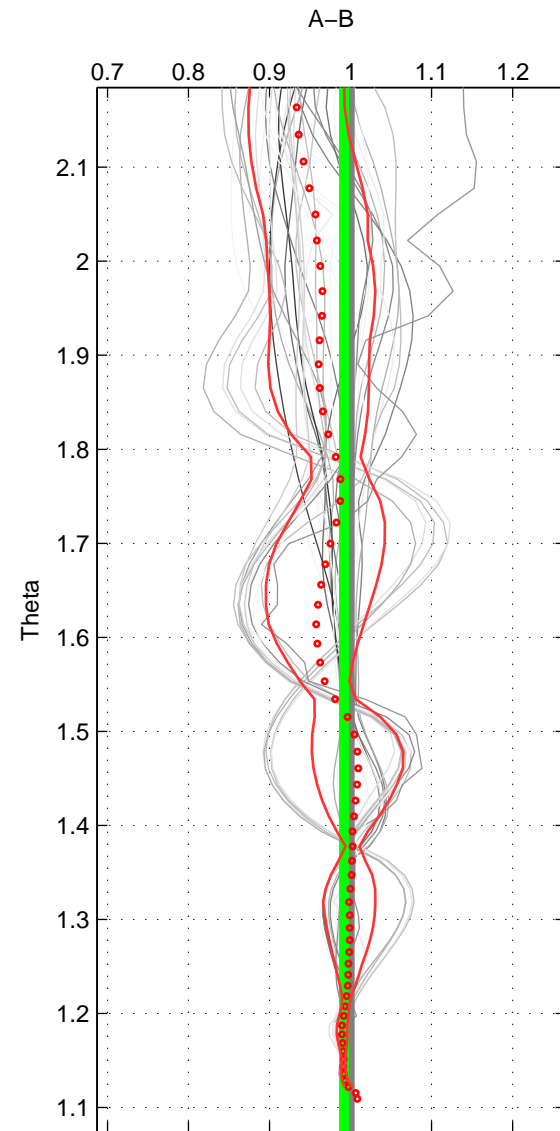

Cruise A (red). Date: Mar 1991 Cruisename: 479-31DS19910307

Cruise B (blue). Date: Jun 1993 Cruisename: 497-325019930515

\*\*\* "Favourite" values are means of spaces 1 2 3.

	Offset	O.StDev	Ratio	R.Stdev	Rating
SIGMA:	-1.181	0.991	0.991	0.007	5
THETA:	-1.114	0.756	0.992	0.005	5
DEPTH:	-1.959	3.047	0.987	0.021	5
FAV. :	-1.418	1.598	0.990	0.011	5

Profiles of A: 5  
 Profiles of B: 14  
 Diff profs : 35  
 WMoffset (A-B): -1.1809  
 WMoffset stdev: 0.99106  
 WMratio (A/B): 0.99066  
 WMratio stdev: 0.0069756

Quality (1-5): 5

Profiles of A: 5  
 Profiles of B: 14  
 Diff profs : 35  
 WMoffset (A-B): -1.1144  
 WMoffset stdev: 0.75589  
 WMratio (A/B): 0.99206  
 WMratio stdev: 0.004634

Quality (1-5): 5

Profiles of A: 5  
 Profiles of B: 14  
 Diff profs : 35  
 WMoffset (A-B): -1.9594  
 WMoffset stdev: 3.0469  
 WMratio (A/B): 0.98706  
 WMratio stdev: 0.021323

Quality (1-5): 5