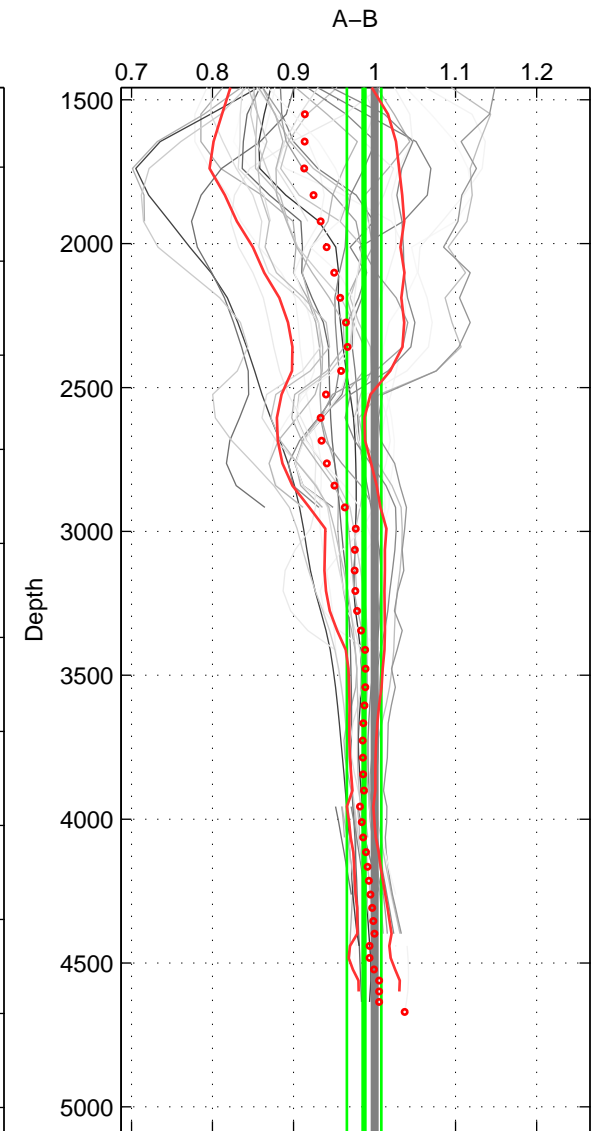

Cruise A (red). Date: Mar 1991 Cruisename: 479-31DS19910307

Cruise B (blue). Date: Jun 1993 Cruisename: 497-325019930515

\*\*\* "Favourite" values are means of spaces 1 2 3.

	Offset	O.StDev	Ratio	R.Stdev	Rating
SIGMA:	-1.181	0.991	0.991	0.007	5
THETA:	-1.114	0.756	0.992	0.005	5
DEPTH:	-1.959	3.047	0.987	0.021	5
FAV. :	-1.418	1.598	0.990	0.011	5

Profiles of A: 5  
 Profiles of B: 14  
 Diff profs : 35  
 WMoffset (A-B): -1.1809  
 WMoffset stdev: 0.99106  
 WMratio (A/B): 0.99066  
 WMratio stdev: 0.0069756

Quality (1-5): 5

Profiles of A: 5  
 Profiles of B: 14  
 Diff profs : 35  
 WMoffset (A-B): -1.1144  
 WMoffset stdev: 0.75589  
 WMratio (A/B): 0.99206  
 WMratio stdev: 0.004634

Quality (1-5): 5

Profiles of A: 5  
 Profiles of B: 14  
 Diff profs : 35  
 WMoffset (A-B): -1.9594  
 WMoffset stdev: 3.0469  
 WMratio (A/B): 0.98706  
 WMratio stdev: 0.021323

Quality (1-5): 5