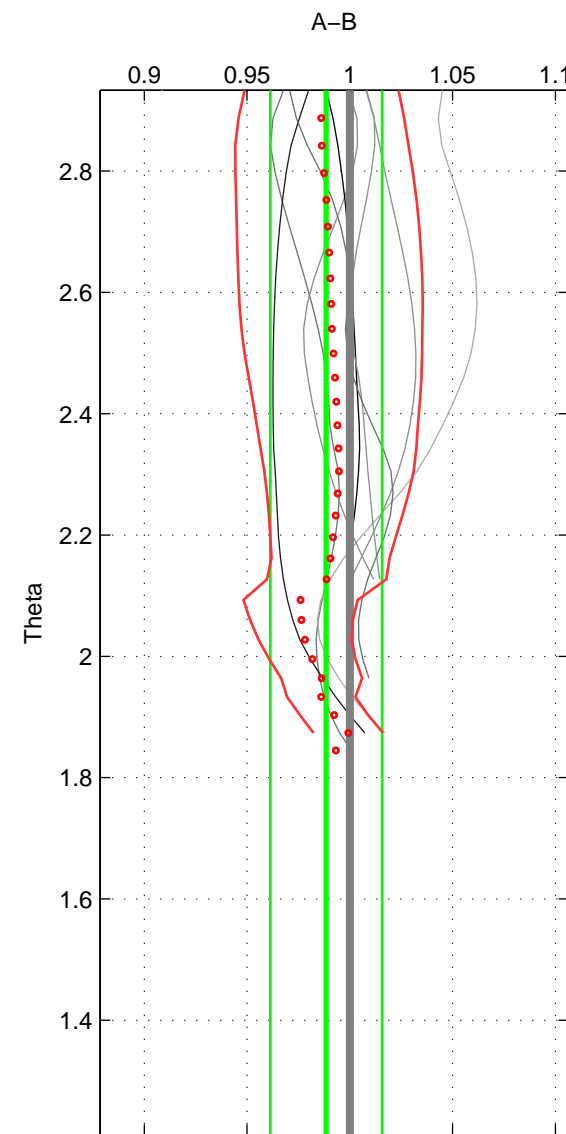

Cruise A (red). Date: Feb 2007 Cruisename: 673-49UF20070117

Cruise B (blue). Date: Feb 2006 Cruisename: 710-49UP20060113

\*\*\* "Favourite" values are means of spaces 1 2.

	Offset	O.StDev	Ratio	R.Stdev	Rating
SIGMA:	-1.552	2.010	0.985	0.018	4
THETA:	-1.055	2.733	0.988	0.027	4
DEPTH:	-2.207	1.069	0.978	0.011	3
FAV. :	-1.304	2.372	0.987	0.023	4

Profiles of A: 7  
 Profiles of B: 3  
 Diff profs : 7  
 WMoffset (A-B): -1.5523  
 WMoffset stdev: 2.0101  
 WMratio (A/B): 0.98485  
 WMratio stdev: 0.018102

Quality (1-5): 4

Profiles of A: 7  
 Profiles of B: 4  
 Diff profs : 9  
 WMoffset (A-B): -1.0554  
 WMoffset stdev: 2.7332  
 WMratio (A/B): 0.98849  
 WMratio stdev: 0.027185

Quality (1-5): 4

Profiles of A: 7  
 Profiles of B: 4  
 Diff profs : 9  
 WMoffset (A-B): -2.2068  
 WMoffset stdev: 1.0687  
 WMratio (A/B): 0.97827  
 WMratio stdev: 0.010822

Quality (1-5): 3

Please note that statistics are bad.