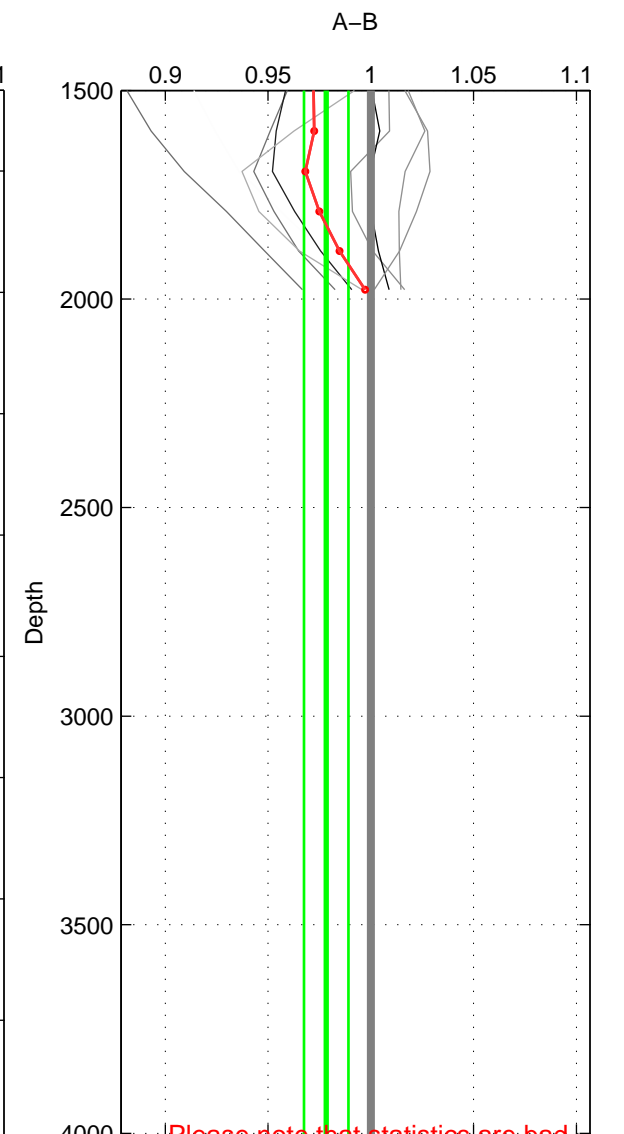

Cruise A (red). Date: Feb 2007 Cruisename: 673-49UF20070117

Cruise B (blue). Date: Feb 2006 Cruisename: 710-49UP20060113

\*\*\* "Favourite" values are means of spaces 1 2.

	Offset	O.StDev	Ratio	R.Stdev	Rating
SIGMA:	-1.552	2.010	0.985	0.018	4
THETA:	-1.055	2.733	0.988	0.027	4
DEPTH:	-2.207	1.069	0.978	0.011	3
FAV. :	-1.304	2.372	0.987	0.023	4

Profiles of A: 7  
 Profiles of B: 3  
 Diff profs : 7  
 WMoffset (A-B): -1.5523  
 WMoffset stdev: 2.0101  
 WMratio (A/B): 0.98485  
 WMratio stdev: 0.018102

Quality (1-5): 4

Profiles of A: 7  
 Profiles of B: 4  
 Diff profs : 9  
 WMoffset (A-B): -1.0554  
 WMoffset stdev: 2.7332  
 WMratio (A/B): 0.98849  
 WMratio stdev: 0.027185

Quality (1-5): 4

Profiles of A: 7  
 Profiles of B: 4  
 Diff profs : 9  
 WMoffset (A-B): -2.2068  
 WMoffset stdev: 1.0687  
 WMratio (A/B): 0.97827  
 WMratio stdev: 0.010822

Quality (1-5): 3

Please note that statistics are bad.