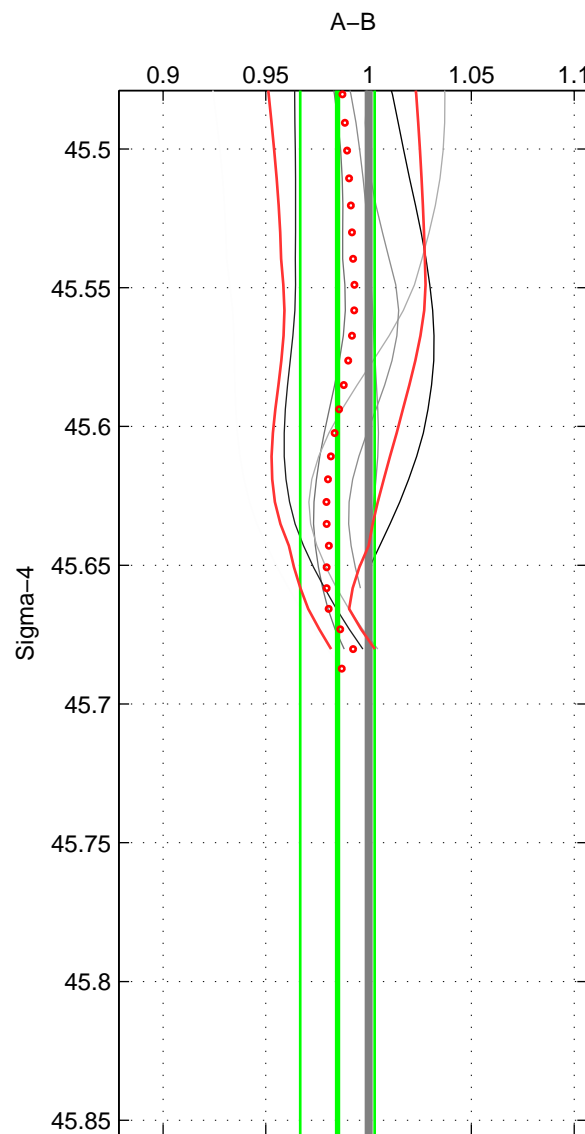

Cruise A (red). Date: Feb 2007 Cruisename: 673-49UF20070117

Cruise B (blue). Date: Feb 2006 Cruisename: 710-49UP20060113

\*\*\* "Favourite" values are means of spaces 1 2.

	Offset	O.StDev	Ratio	R.Stdev	Rating
SIGMA:	-1.552	2.010	0.985	0.018	4
THETA:	-1.055	2.733	0.988	0.027	4
DEPTH:	-2.207	1.069	0.978	0.011	3
FAV. :	-1.304	2.372	0.987	0.023	4

Profiles of A: 7  
 Profiles of B: 3  
 Diff profs : 7  
 WMoffset (A-B): -1.5523  
 WMoffset stdev: 2.0101  
 WMratio (A/B): 0.98485  
 WMratio stdev: 0.018102

Quality (1-5): 4

Profiles of A: 7  
 Profiles of B: 4  
 Diff profs : 9  
 WMoffset (A-B): -1.0554  
 WMoffset stdev: 2.7332  
 WMratio (A/B): 0.98849  
 WMratio stdev: 0.027185

Quality (1-5): 4

Profiles of A: 7  
 Profiles of B: 4  
 Diff profs : 9  
 WMoffset (A-B): -2.2068  
 WMoffset stdev: 1.0687  
 WMratio (A/B): 0.97827  
 WMratio stdev: 0.010822

Quality (1-5): 3

Please note that statistics are bad.