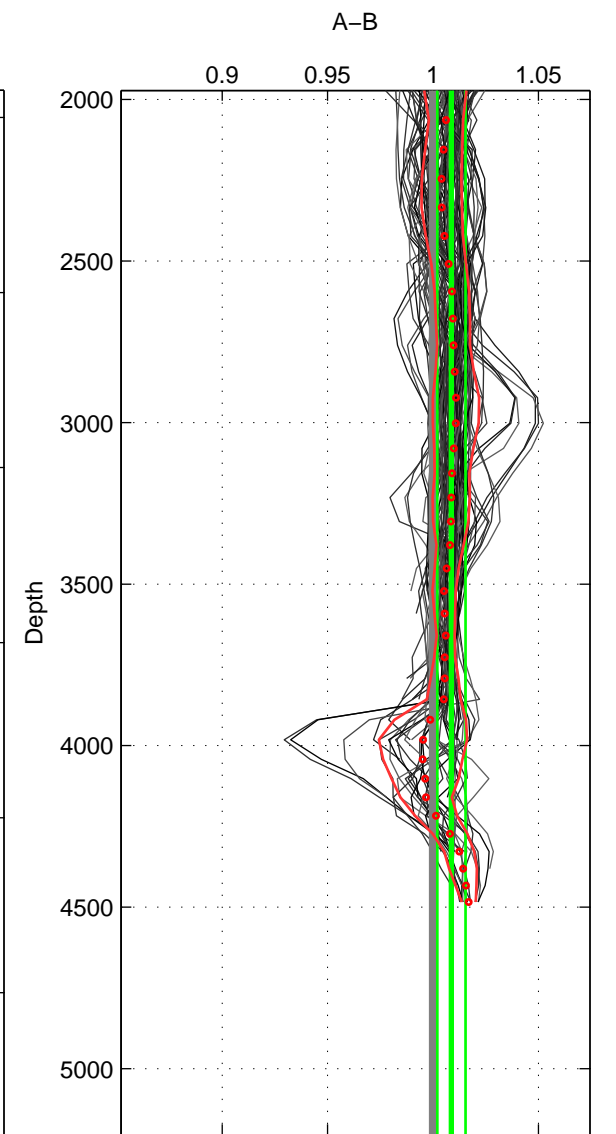

Cruise A (red). Date: Dec 2000 Cruisename: 131-06BE20001128  
 Cruise B (blue). Date: May 1996 Cruisename: 249-33LK19960415

\*\*\* "Favourite" values are means of spaces 1 2 3.

	Offset	O.StDev	Ratio	R.Stdev	Rating
SIGMA:	1.890	1.911	1.007	0.008	5
THETA:	2.283	1.531	1.009	0.006	5
DEPTH:	2.218	1.638	1.009	0.007	5
FAV.:	2.131	1.693	1.009	0.007	5

Profiles of A: 37  
 Profiles of B: 31  
 Diff profs : 95  
 WMoffset (A-B): 1.89  
 WMoffset stdev: 1.9105  
 WMratio (A/B): 1.0075  
 WMratio stdev: 0.0076199

Quality (1-5): 5

Profiles of A: 37  
 Profiles of B: 31  
 Diff profs : 95  
 WMoffset (A-B): 2.2833  
 WMoffset stdev: 1.5307  
 WMratio (A/B): 1.0094  
 WMratio stdev: 0.0064563

Quality (1-5): 5

Profiles of A: 37  
 Profiles of B: 31  
 Diff profs : 95  
 WMoffset (A-B): 2.2182  
 WMoffset stdev: 1.6379  
 WMratio (A/B): 1.0087  
 WMratio stdev: 0.0066703

Quality (1-5): 5