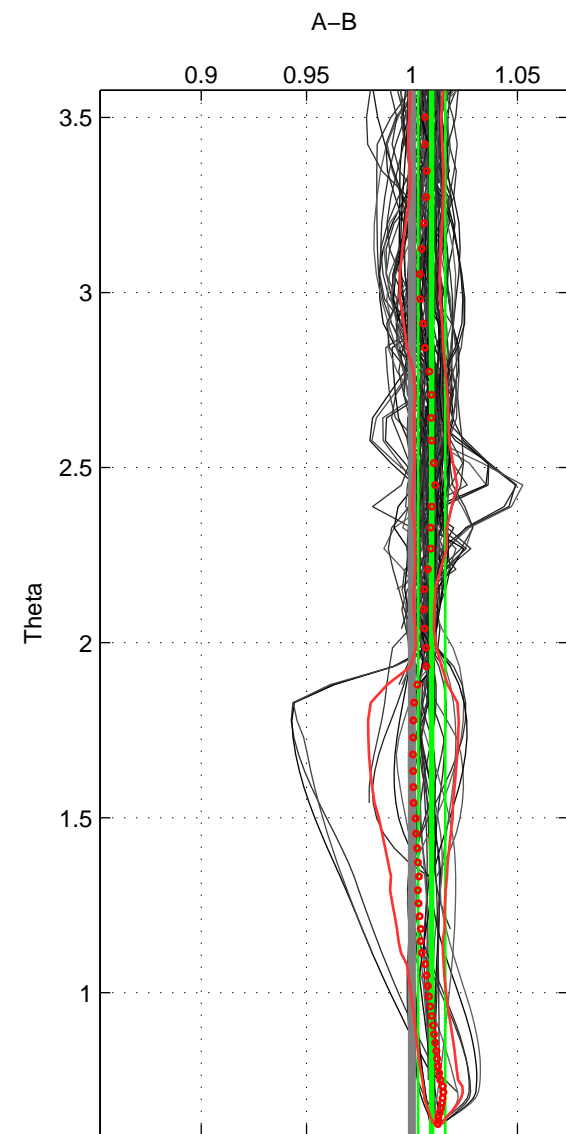

Cruise A (red). Date: Dec 2000 Cruisename: 131-06BE20001128  
 Cruise B (blue). Date: May 1996 Cruisename: 249-33LK19960415

\*\*\* "Favourite" values are means of spaces 1 2 3.

	Offset	O.StDev	Ratio	R.Stdev	Rating
SIGMA:	1.890	1.911	1.007	0.008	5
THETA:	2.283	1.531	1.009	0.006	5
DEPTH:	2.218	1.638	1.009	0.007	5
FAV.:	2.131	1.693	1.009	0.007	5

Profiles of A: 37  
 Profiles of B: 31  
 Diff profs : 95  
 WMoffset (A-B): 1.89  
 WMoffset stdev: 1.9105  
 WMratio (A/B): 1.0075  
 WMratio stdev: 0.0076199

Quality (1-5): 5

Profiles of A: 37  
 Profiles of B: 31  
 Diff profs : 95  
 WMoffset (A-B): 2.2833  
 WMoffset stdev: 1.5307  
 WMratio (A/B): 1.0094  
 WMratio stdev: 0.0064563

Quality (1-5): 5

Profiles of A: 37  
 Profiles of B: 31  
 Diff profs : 95  
 WMoffset (A-B): 2.2182  
 WMoffset stdev: 1.6379  
 WMratio (A/B): 1.0087  
 WMratio stdev: 0.0066703

Quality (1-5): 5