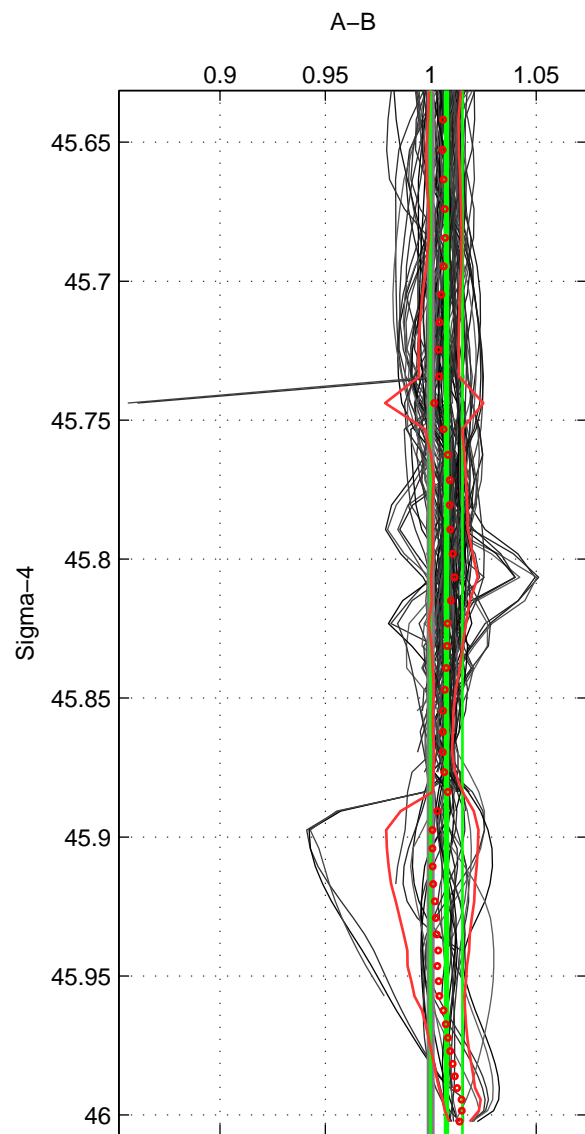

Cruise A (red). Date: Dec 2000 Cruisename: 131-06BE20001128  
 Cruise B (blue). Date: May 1996 Cruisename: 249-33LK19960415

\*\*\* "Favourite" values are means of spaces 1 2 3.

	Offset	O.StDev	Ratio	R.Stdev	Rating
SIGMA:	1.890	1.911	1.007	0.008	5
THETA:	2.283	1.531	1.009	0.006	5
DEPTH:	2.218	1.638	1.009	0.007	5
FAV.:	2.131	1.693	1.009	0.007	5

Profiles of A: 37  
 Profiles of B: 31  
 Diff profs : 95  
 WMoffset (A-B): 1.89  
 WMoffset stdev: 1.9105  
 WMratio (A/B): 1.0075  
 WMratio stdev: 0.0076199

Quality (1-5): 5

Profiles of A: 37  
 Profiles of B: 31  
 Diff profs : 95  
 WMoffset (A-B): 2.2833  
 WMoffset stdev: 1.5307  
 WMratio (A/B): 1.0094  
 WMratio stdev: 0.0064563

Quality (1-5): 5

Profiles of A: 37  
 Profiles of B: 31  
 Diff profs : 95  
 WMoffset (A-B): 2.2182  
 WMoffset stdev: 1.6379  
 WMratio (A/B): 1.0087  
 WMratio stdev: 0.0066703

Quality (1-5): 5