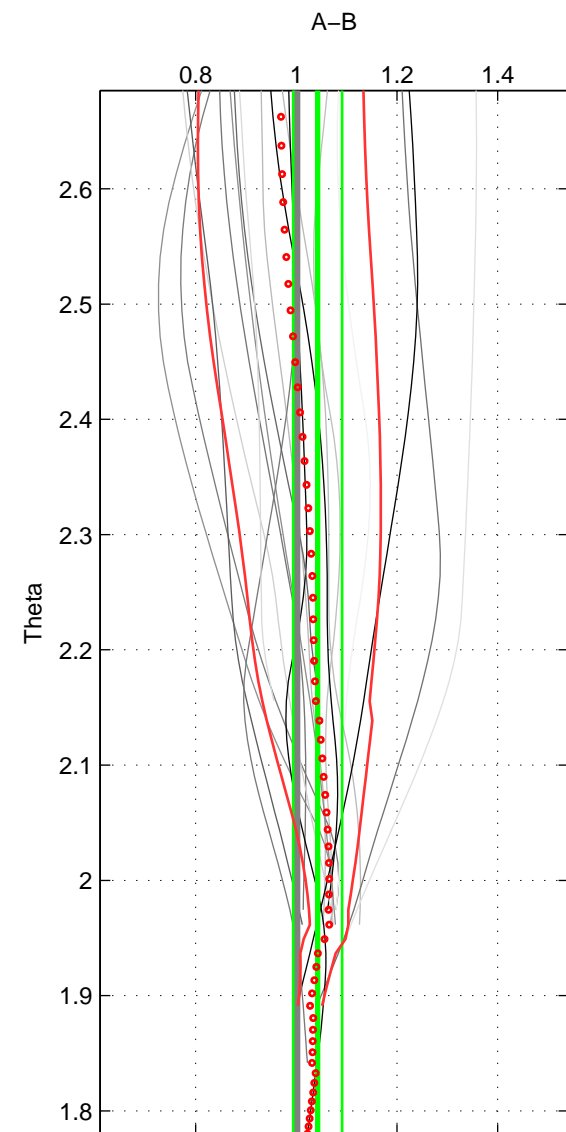

Cruise A (red). Date: Jul 2005 Cruisename: 669-49UF20050615

Cruise B (blue). Date: Jul 2001 Cruisename: 694-49UP20010619

*** "Favourite" values are means of spaces 1 2 3.

	Offset	O.StDev	Ratio	R.Stdev	Rating
SIGMA:	2.845	3.613	1.045	0.052	4
THETA:	2.765	3.444	1.042	0.049	4
DEPTH:	-0.605	7.954	0.992	0.117	4
FAV.:	1.669	5.004	1.026	0.072	4

Profiles of A: 6
 Profiles of B: 6
 Diff profs : 18
 WMoffset (A-B): 2.8453
 WMoffset stdev: 3.6127
 WMratio (A/B): 1.0446
 WMratio stdev: 0.052198

Quality (1-5): 4

Profiles of A: 6
 Profiles of B: 6
 Diff profs : 18
 WMoffset (A-B): 2.7652
 WMoffset stdev: 3.4444
 WMratio (A/B): 1.0423
 WMratio stdev: 0.048574

Quality (1-5): 4

Profiles of A: 6
 Profiles of B: 6
 Diff profs : 18
 WMoffset (A-B): -0.60462
 WMoffset stdev: 7.954
 WMratio (A/B): 0.99157
 WMratio stdev: 0.1165

Quality (1-5): 4