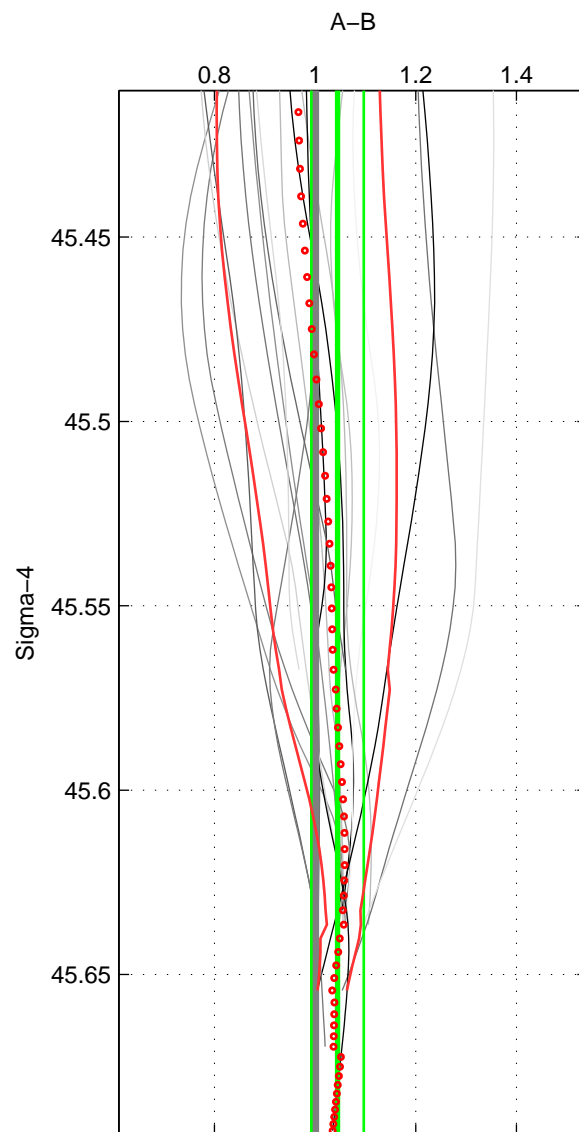

Cruise A (red). Date: Jul 2005 Cruisename: 669-49UF20050615

Cruise B (blue). Date: Jul 2001 Cruisename: 694-49UP20010619

*** "Favourite" values are means of spaces 1 2 3.

	Offset	O.StDev	Ratio	R.Stdev	Rating
SIGMA:	2.845	3.613	1.045	0.052	4
THETA:	2.765	3.444	1.042	0.049	4
DEPTH:	-0.605	7.954	0.992	0.117	4
FAV.:	1.669	5.004	1.026	0.072	4

Profiles of A: 6
 Profiles of B: 6
 Diff profs : 18
 WMoffset (A-B): 2.8453
 WMoffset stdev: 3.6127
 WMratio (A/B): 1.0446
 WMratio stdev: 0.052198

Quality (1-5): 4

Profiles of A: 6
 Profiles of B: 6
 Diff profs : 18
 WMoffset (A-B): 2.7652
 WMoffset stdev: 3.4444
 WMratio (A/B): 1.0423
 WMratio stdev: 0.048574

Quality (1-5): 4

Profiles of A: 6
 Profiles of B: 6
 Diff profs : 18
 WMoffset (A-B): -0.60462
 WMoffset stdev: 7.954
 WMratio (A/B): 0.99157
 WMratio stdev: 0.1165

Quality (1-5): 4