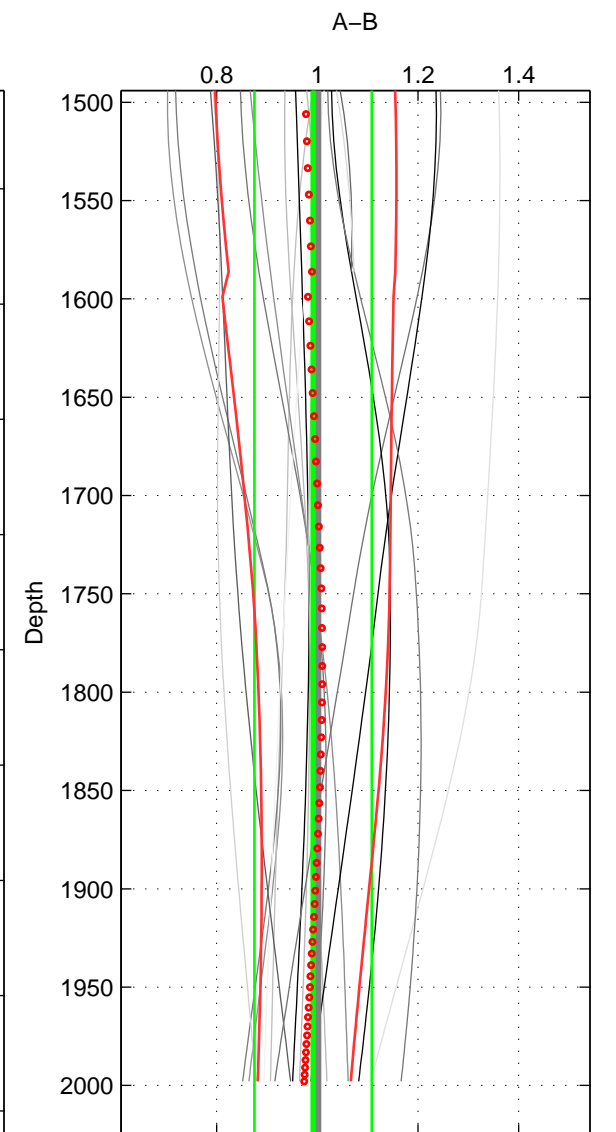

Cruise A (red). Date: Jul 2005 Cruisename: 669-49UF20050615

Cruise B (blue). Date: Jul 2001 Cruisename: 694-49UP20010619

*** "Favourite" values are means of spaces 1 2 3.

	Offset	O.StDev	Ratio	R.Stdev	Rating
SIGMA:	2.845	3.613	1.045	0.052	4
THETA:	2.765	3.444	1.042	0.049	4
DEPTH:	-0.605	7.954	0.992	0.117	4
FAV.:	1.669	5.004	1.026	0.072	4

Profiles of A: 6
 Profiles of B: 6
 Diff profs : 18
 WMoffset (A-B): 2.8453
 WMoffset stdev: 3.6127
 WMratio (A/B): 1.0446
 WMratio stdev: 0.052198

Quality (1-5): 4

Profiles of A: 6
 Profiles of B: 6
 Diff profs : 18
 WMoffset (A-B): 2.7652
 WMoffset stdev: 3.4444
 WMratio (A/B): 1.0423
 WMratio stdev: 0.048574

Quality (1-5): 4

Profiles of A: 6
 Profiles of B: 6
 Diff profs : 18
 WMoffset (A-B): -0.60462
 WMoffset stdev: 7.954
 WMratio (A/B): 0.99157
 WMratio stdev: 0.1165

Quality (1-5): 4