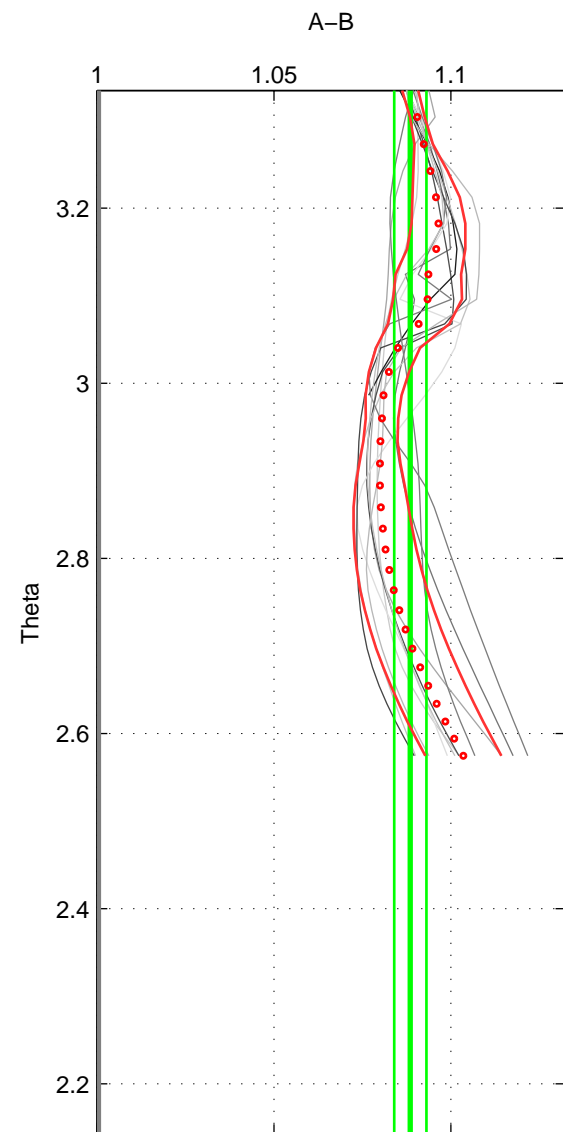

Cruise A (red). Date: Jul 2001 Cruisename: 161-06MT20010717

Cruise B (blue). Date: Jun 1989 Cruisename: 308-74D119890612

*** "Favourite" values are means of spaces 1 2 3.

	Offset	O.StDev	Ratio	R.Stdev	Rating
SIGMA:	22.498	0.890	1.088	0.003	2
THETA:	22.686	1.167	1.089	0.005	2
DEPTH:	21.969	1.881	1.086	0.007	2
FAV. :	22.384	1.313	1.087	0.005	2

Profiles of A: 14
 Profiles of B: 1
 Diff profs : 12
 WMoffset (A-B): 22.4978
 WMoffset stdev: 0.89016
 WMratio (A/B): 1.0878
 WMratio stdev: 0.0034698

Quality (1-5): 2

Profiles of A: 14
 Profiles of B: 1
 Diff profs : 12
 WMoffset (A-B): 22.6863
 WMoffset stdev: 1.1666
 WMratio (A/B): 1.0886
 WMratio stdev: 0.0045449

Quality (1-5): 2

Profiles of A: 14
 Profiles of B: 1
 Diff profs : 12
 WMoffset (A-B): 21.9693
 WMoffset stdev: 1.8815
 WMratio (A/B): 1.0861
 WMratio stdev: 0.0073736

Quality (1-5): 2