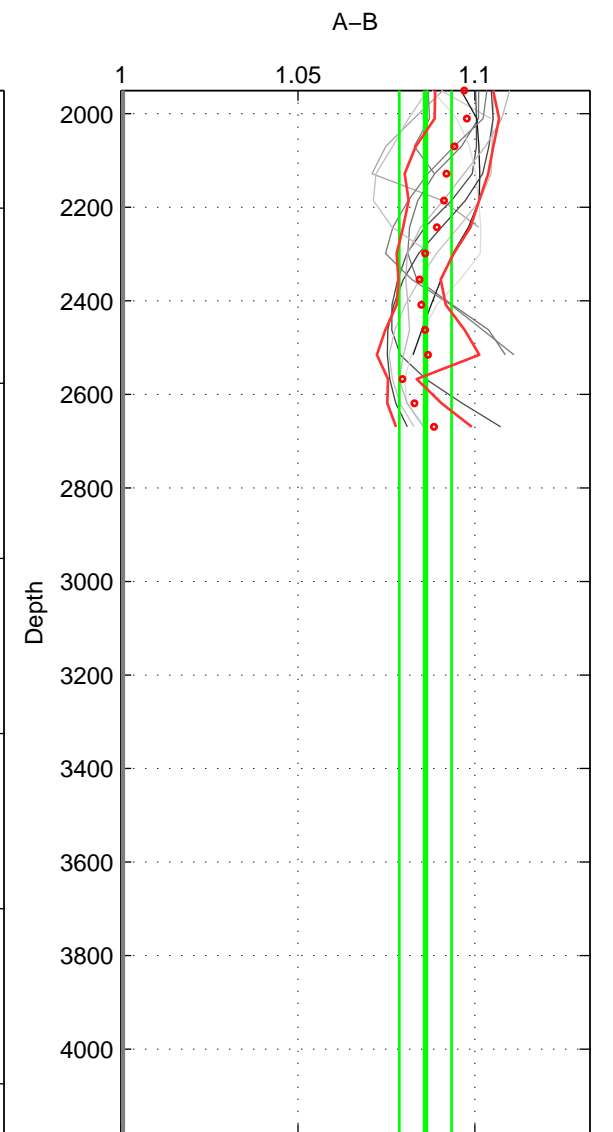

Cruise A (red). Date: Jul 2001 Cruisename: 161-06MT20010717

Cruise B (blue). Date: Jun 1989 Cruisename: 308-74D119890612

*** "Favourite" values are means of spaces 1 2 3.

	Offset	O.StDev	Ratio	R.Stdev	Rating
SIGMA:	22.498	0.890	1.088	0.003	2
THETA:	22.686	1.167	1.089	0.005	2
DEPTH:	21.969	1.881	1.086	0.007	2
FAV. :	22.384	1.313	1.087	0.005	2

Profiles of A: 14
 Profiles of B: 1
 Diff profs : 12
 WMoffset (A-B): 22.4978
 WMoffset stdev: 0.89016
 WMratio (A/B): 1.0878
 WMratio stdev: 0.0034698

Quality (1-5): 2

Profiles of A: 14
 Profiles of B: 1
 Diff profs : 12
 WMoffset (A-B): 22.6863
 WMoffset stdev: 1.1666
 WMratio (A/B): 1.0886
 WMratio stdev: 0.0045449

Quality (1-5): 2

Profiles of A: 14
 Profiles of B: 1
 Diff profs : 12
 WMoffset (A-B): 21.9693
 WMoffset stdev: 1.8815
 WMratio (A/B): 1.0861
 WMratio stdev: 0.0073736

Quality (1-5): 2