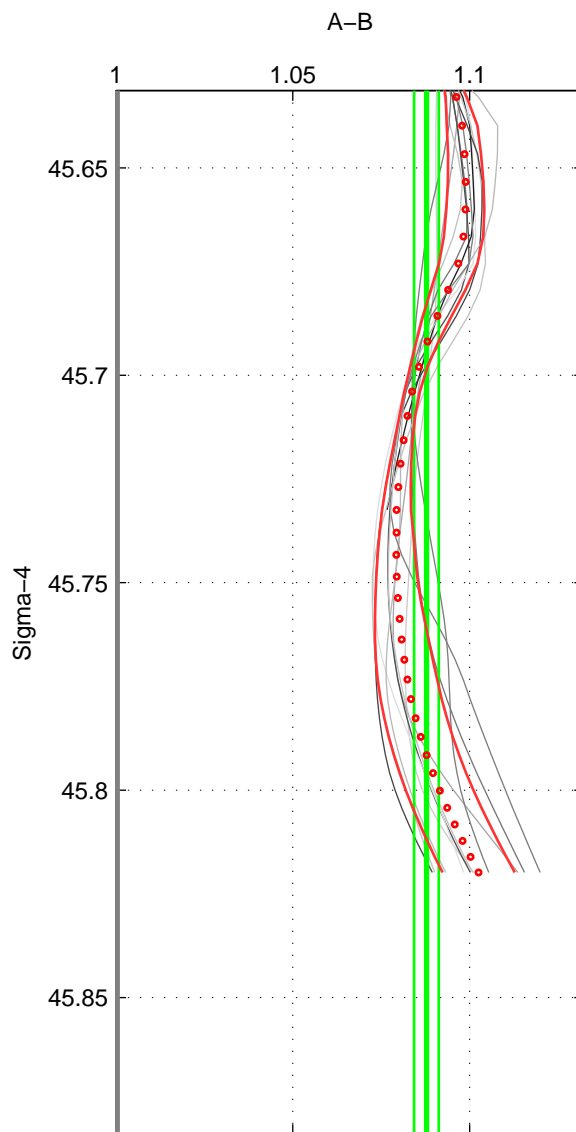

Cruise A (red). Date: Jul 2001 Cruisename: 161-06MT20010717

Cruise B (blue). Date: Jun 1989 Cruisename: 308-74D119890612

*** "Favourite" values are means of spaces 1 2 3.

	Offset	O.StDev	Ratio	R.Stdev	Rating
SIGMA:	22.498	0.890	1.088	0.003	2
THETA:	22.686	1.167	1.089	0.005	2
DEPTH:	21.969	1.881	1.086	0.007	2
FAV. :	22.384	1.313	1.087	0.005	2

Profiles of A: 14
 Profiles of B: 1
 Diff profs : 12
 WMoffset (A-B): 22.4978
 WMoffset stdev: 0.89016
 WMratio (A/B): 1.0878
 WMratio stdev: 0.0034698

Quality (1-5): 2

Profiles of A: 14
 Profiles of B: 1
 Diff profs : 12
 WMoffset (A-B): 22.6863
 WMoffset stdev: 1.1666
 WMratio (A/B): 1.0886
 WMratio stdev: 0.0045449

Quality (1-5): 2

Profiles of A: 14
 Profiles of B: 1
 Diff profs : 12
 WMoffset (A-B): 21.9693
 WMoffset stdev: 1.8815
 WMratio (A/B): 1.0861
 WMratio stdev: 0.0073736

Quality (1-5): 2