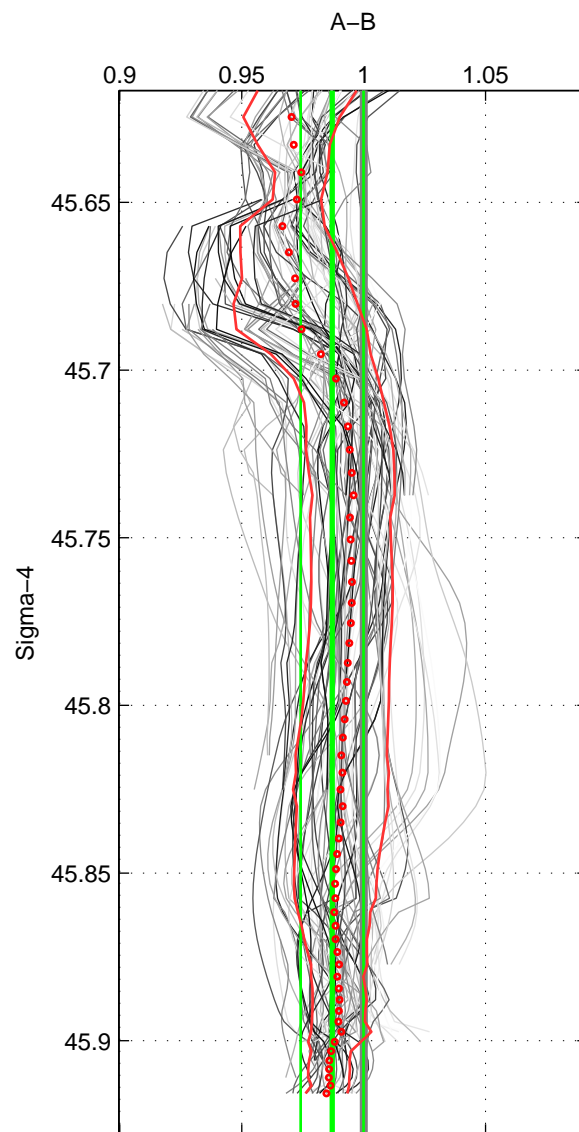

Cruise A (red). Date: Aug 2003 Cruisename: 166-06MT20030723

Cruise B (blue). Date: Oct 1994 Cruisename: 184-18HU19941012

\*\*\* "Favourite" values are means of spaces 1 2 3.

	Offset	O.StDev	Ratio	R.Stdev	Rating
SIGMA:	-3.717	3.735	0.987	0.013	5
THETA:	-4.632	3.637	0.984	0.013	5
DEPTH:	-2.360	4.501	0.992	0.016	5
FAV.:	-3.570	3.958	0.988	0.014	5

Profiles of A: 10  
 Profiles of B: 13  
 Diff profs : 91  
 WMoffset (A-B): -3.7168  
 WMoffset stdev: 3.7348  
 WMratio (A/B): 0.98704  
 WMratio stdev: 0.012894

Quality (1-5): 5

Profiles of A: 10  
 Profiles of B: 13  
 Diff profs : 91  
 WMoffset (A-B): -4.6325  
 WMoffset stdev: 3.637  
 WMratio (A/B): 0.98391  
 WMratio stdev: 0.012545

Quality (1-5): 5

Profiles of A: 10  
 Profiles of B: 13  
 Diff profs : 89  
 WMoffset (A-B): -2.3604  
 WMoffset stdev: 4.5007  
 WMratio (A/B): 0.99177  
 WMratio stdev: 0.015636

Quality (1-5): 5