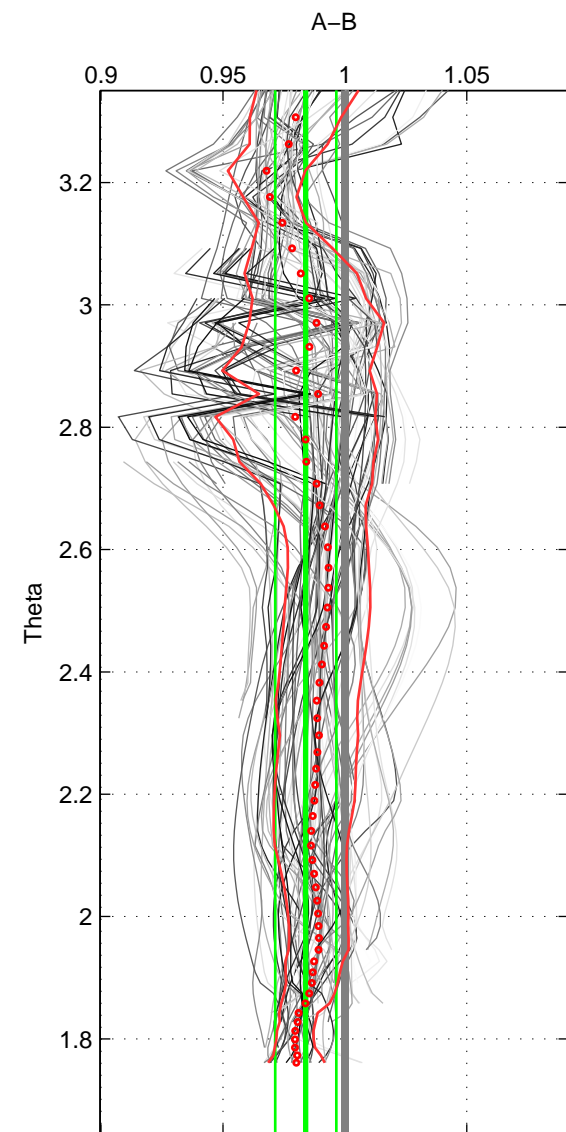

Cruise A (red). Date: Aug 2003 Cruisename: 166-06MT20030723

Cruise B (blue). Date: Oct 1994 Cruisename: 184-18HU19941012

\*\*\* "Favourite" values are means of spaces 1 2 3.

	Offset	O.StDev	Ratio	R.Stdev	Rating
SIGMA:	-3.717	3.735	0.987	0.013	5
THETA:	-4.632	3.637	0.984	0.013	5
DEPTH:	-2.360	4.501	0.992	0.016	5
FAV.:	-3.570	3.958	0.988	0.014	5

Profiles of A: 10  
 Profiles of B: 13  
 Diff profs : 91  
 WMoffset (A-B): -3.7168  
 WMoffset stdev: 3.7348  
 WMratio (A/B): 0.98704  
 WMratio stdev: 0.012894

Quality (1-5): 5

Profiles of A: 10  
 Profiles of B: 13  
 Diff profs : 91  
 WMoffset (A-B): -4.6325  
 WMoffset stdev: 3.637  
 WMratio (A/B): 0.98391  
 WMratio stdev: 0.012545

Quality (1-5): 5

Profiles of A: 10  
 Profiles of B: 13  
 Diff profs : 89  
 WMoffset (A-B): -2.3604  
 WMoffset stdev: 4.5007  
 WMratio (A/B): 0.99177  
 WMratio stdev: 0.015636

Quality (1-5): 5