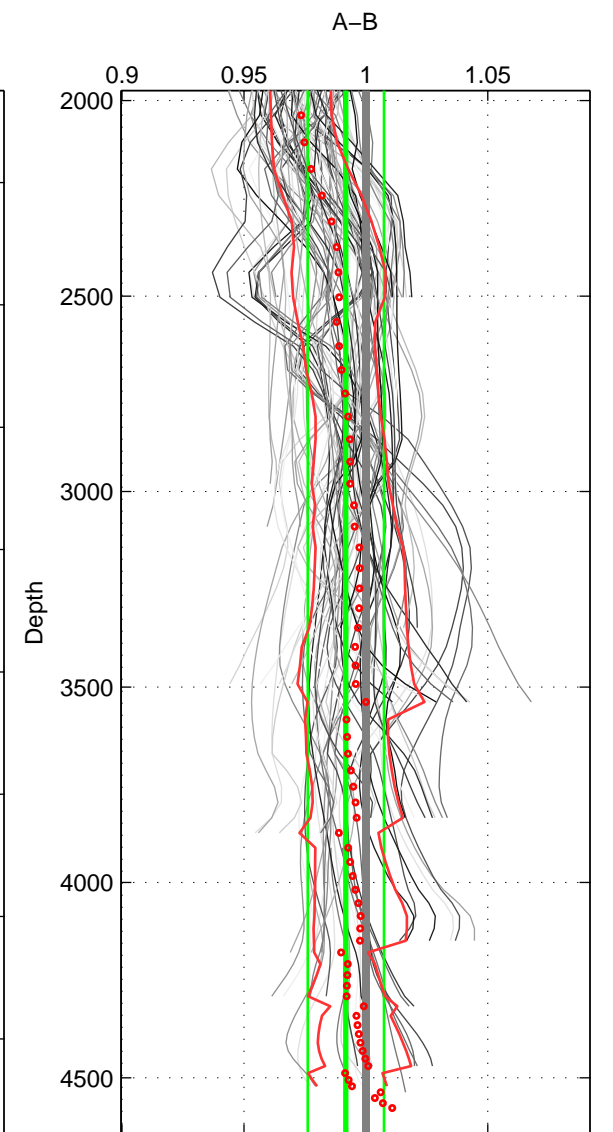

Cruise A (red). Date: Aug 2003 Cruisename: 166-06MT20030723

Cruise B (blue). Date: Oct 1994 Cruisename: 184-18HU19941012

\*\*\* "Favourite" values are means of spaces 1 2 3.

	Offset	O.StDev	Ratio	R.Stdev	Rating
SIGMA:	-3.717	3.735	0.987	0.013	5
THETA:	-4.632	3.637	0.984	0.013	5
DEPTH:	-2.360	4.501	0.992	0.016	5
FAV.:	-3.570	3.958	0.988	0.014	5

Profiles of A: 10  
 Profiles of B: 13  
 Diff profs : 91  
 WMoffset (A-B): -3.7168  
 WMoffset stdev: 3.7348  
 WMratio (A/B): 0.98704  
 WMratio stdev: 0.012894

Quality (1-5): 5

Profiles of A: 10  
 Profiles of B: 13  
 Diff profs : 91  
 WMoffset (A-B): -4.6325  
 WMoffset stdev: 3.637  
 WMratio (A/B): 0.98391  
 WMratio stdev: 0.012545

Quality (1-5): 5

Profiles of A: 10  
 Profiles of B: 13  
 Diff profs : 89  
 WMoffset (A-B): -2.3604  
 WMoffset stdev: 4.5007  
 WMratio (A/B): 0.99177  
 WMratio stdev: 0.015636

Quality (1-5): 5