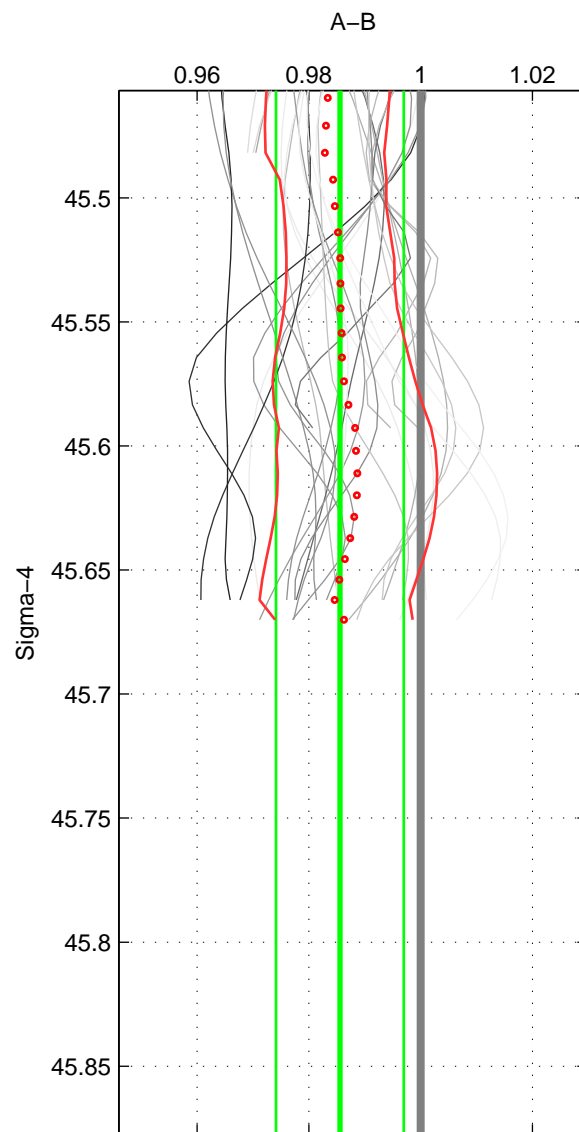

Cruise A (red). Date: Mar 1989 Cruisename: 507-32MW19890206

Cruise B (blue). Date: Aug 2008 Cruisename: 679-49UF20080804

*** "Favourite" values are means of spaces 1 2.

	Offset	O.StDev	Ratio	R.Stdev	Rating
SIGMA:	-1.528	1.196	0.986	0.011	4
THETA:	-1.759	1.290	0.983	0.012	4
DEPTH:	-2.316	0.125	0.979	0.001	3
FAV. :	-1.643	1.243	0.984	0.012	4

Profiles of A: 11
 Profiles of B: 3
 Diff profs : 29
 WMoffset (A-B): -1.5282
 WMoffset stdev: 1.1964
 WMratio (A/B): 0.98554
 WMratio stdev: 0.011439

Quality (1-5): 4

Profiles of A: 11
 Profiles of B: 3
 Diff profs : 29
 WMoffset (A-B): -1.7588
 WMoffset stdev: 1.2896
 WMratio (A/B): 0.98339
 WMratio stdev: 0.012259

Quality (1-5): 4

Profiles of A: 11
 Profiles of B: 3
 Diff profs : 29
 WMoffset (A-B): -2.3164
 WMoffset stdev: 0.12452
 WMratio (A/B): 0.97865
 WMratio stdev: 0.0012241

Quality (1-5): 3

Please note that statistics are bad.