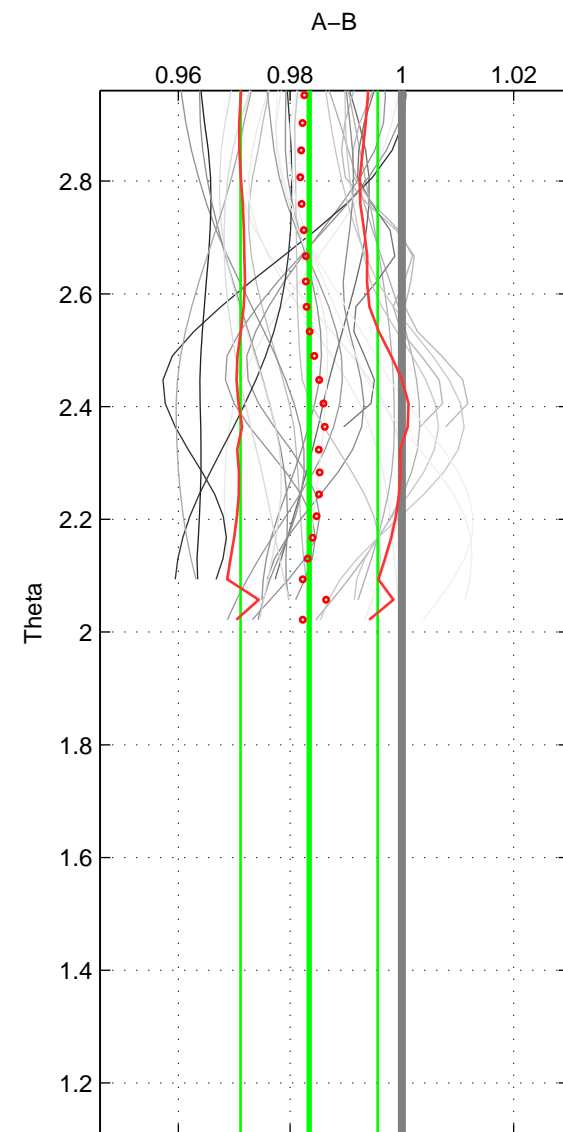

Cruise A (red). Date: Mar 1989 Cruisename: 507-32MW19890206

Cruise B (blue). Date: Aug 2008 Cruisename: 679-49UF20080804

*** "Favourite" values are means of spaces 1 2.

	Offset	O.StDev	Ratio	R.Stdev	Rating
SIGMA:	-1.528	1.196	0.986	0.011	4
THETA:	-1.759	1.290	0.983	0.012	4
DEPTH:	-2.316	0.125	0.979	0.001	3
FAV. :	-1.643	1.243	0.984	0.012	4

Profiles of A: 11
 Profiles of B: 3
 Diff profs : 29
 WMoffset (A-B): -1.5282
 WMoffset stdev: 1.1964
 WMratio (A/B): 0.98554
 WMratio stdev: 0.011439

Quality (1-5): 4

Profiles of A: 11
 Profiles of B: 3
 Diff profs : 29
 WMoffset (A-B): -1.7588
 WMoffset stdev: 1.2896
 WMratio (A/B): 0.98339
 WMratio stdev: 0.012259

Quality (1-5): 4

Profiles of A: 11
 Profiles of B: 3
 Diff profs : 29
 WMoffset (A-B): -2.3164
 WMoffset stdev: 0.12452
 WMratio (A/B): 0.97865
 WMratio stdev: 0.0012241

Quality (1-5): 3

Please note that statistics are bad.